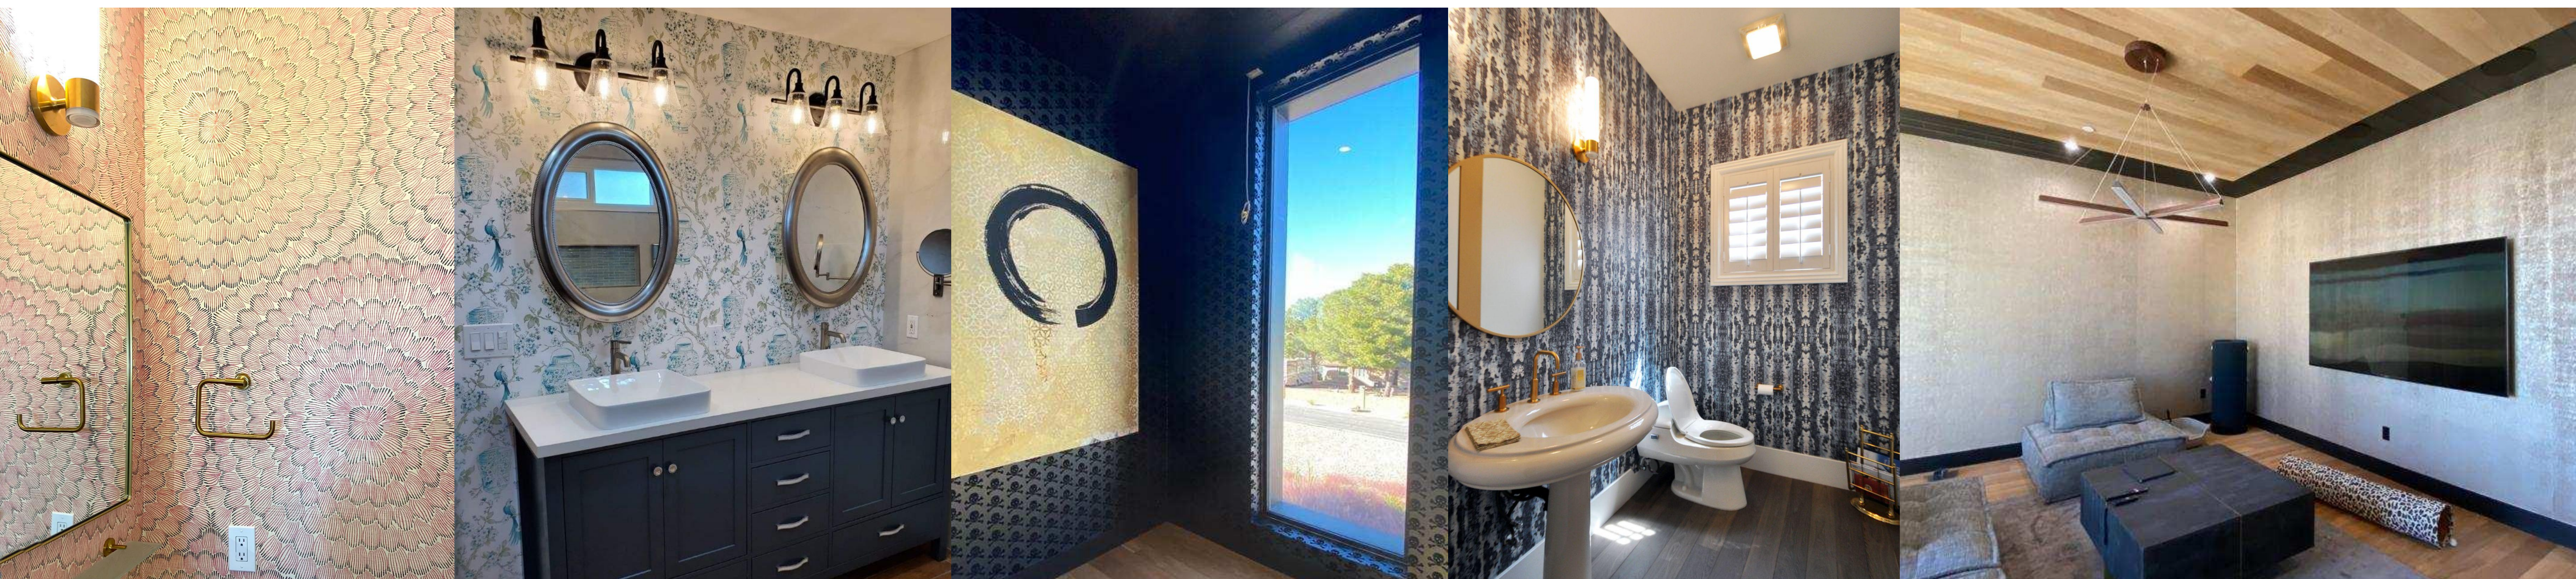

Tips:

- Instead of stacked stone, use a brick wallpaper. It can be more cost effective with a wider range of design options.
- Accent walls displaying a scenic mural are trending and positively brilliant! This type of wallpaper really elevates that cozy reading nook or that open space dining area.

- Panels have gained traction rather quickly thanks to the simple DIY videos, circulating social media, offering step by step instructions for install. To elevate this idea, consider playing with wallpaper patterns inside of the panelling. It reincarnates the fun idea of adding an accent wall!