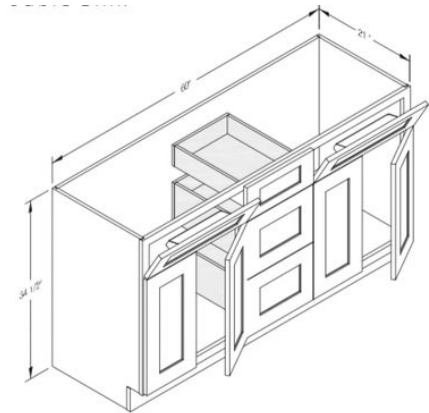

Vanity Combo - Db Sink

VCD6021- $1571.00

- Bathroom vanities come in a standard depth of 21", a standard height of 34.5" and varying widths. Available in Shaker White, London Grey & York White.

- Example reading: VSD4221 – 2-Drawer – 2-Door – 42" Width – 21" Depth – 34-1/2" Height.