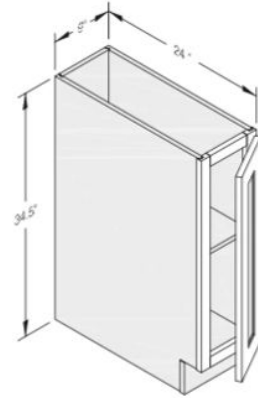

Tray Base Cabinet

TB09- $380.00