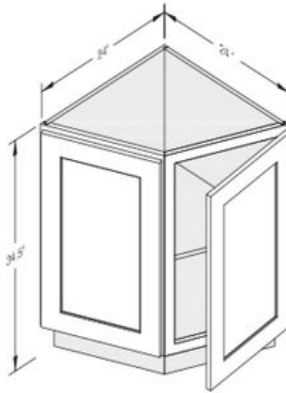

Tray Base Cabinet

TB09- \$380.00

Spice Pull

SP06- \$421.00
 SP09- \$453.00

Base End Cabinet

BEC24- \$860.00

Base End Shelf

BES09- \$476.00

- Base cabinets have a standard depth of 24", a standard height of 34.5", and widths varying in 3" intervals.

- Example Reading- DB12 = 3- Drawer Bank – 12" W x 24" D x 34.5" H

- B42 = 2- Drawer – 2 Door - Base Cabinet – 42" W x 24" D x 34.5" H

2. WALL CABINETS

(Pricing may vary- contact us to receive an estimate)

Single Door

W''- (9-21'')
H''- (12-30, 36, 42'')
\$133.00 - \$497.00

Double Door

W''- (24-36'')
H''- (12-30, 36, 42'')
\$243.00 - \$721.00