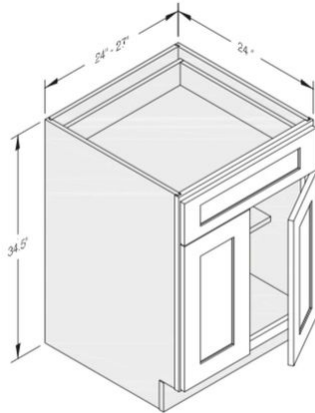

Birch – Stained

CATALOGUE

1. BASE CABINETS

(Pricing may vary- contact us to receive an estimate)

1 Drawer – 1 Door

- B12- \$421.00
- B15- \$463.00
- B18- \$505.00
- B21- \$558.00

1 Drawer – 2 Doors

- B24- \$611.00
- B27- \$708.00

- Base cabinets have a standard depth of 24", a standard height of 34.5", and widths varying in 3" intervals.

- Example Reading- DB12 = 3- Drawer Bank – 12" W x 24" D x 34.5" H

- B42 = 2- Drawer – 2 Door - Base Cabinet – 42" W x 24" D x 34.5" H