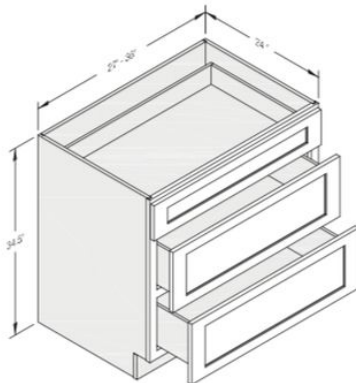

Birch – Stained

CATALOGUE

1. BASE CABINETS

(Pricing may vary- contact us to receive an estimate)

1 Drawer – 1 Door

- B12- \$421.00
- B15- \$463.00
- B18- \$505.00
- B21- \$558.00

1 Drawer – 2 Doors

- B24- \$611.00
- B27- \$708.00

2 Drawers – 2 Doors

- B30- \$846.00
- B33- \$883.00
- B36- \$920.00
- B39- \$959.00
- B42- \$996.00

3 Drawers

- DB12- \$628.00
- DB15- \$680.00
- DB18- \$733.00
- DB21- \$778.00
- DB24- \$829.00

3 Drawers

- Base cabinets have a standard depth of 24", a standard height of 34.5", and widths varying in 3" intervals.

- Example Reading- DB12 = 3- Drawer Bank – 12" W x 24" D x 34.5" H

- B42 = 2- Drawer – 2 Door - Base Cabinet – 42" W x 24" D x 34.5" H