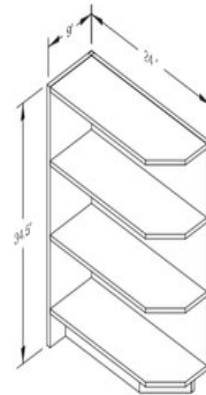

Tray Base Cabinet

TB09- \$380.00

Spice Pull

SP06- \$421.00
 SP09- \$453.00

Base End Cabinet

BEC24- \$860.00

Base End Shelf

BES09- \$476.00

- Base cabinets have a standard depth of 24", a standard height of 34.5", and widths varying in 3" intervals.

- Example Reading- DB12 = 3- Drawer Bank – 12" W x 24" D x 34.5" H

- B42 = 2- Drawer – 2 Door - Base Cabinet – 42" W x 24" D x 34.5" H