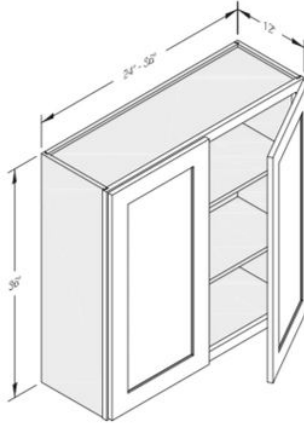

- Base cabinets have a standard depth of 24", a standard height of 34.5", and widths varying in 3" intervals.

- Example Reading- DB12 = 3- Drawer Bank – 12" W x 24" D x 34.5" H

- B42 = 2- Drawer – 2 Door - Base Cabinet – 42" W x 24" D x 34.5" H

2. WALL CABINETS

(Pricing may vary- contact us to receive an estimate)

Single Door

W''- (9-21'')
H''- (12-30, 36, 42'')
\$133.00 - \$497.00

Double Door

W''- (24-36'')
H''- (12-30, 36, 42'')
\$243.00 - \$721.00