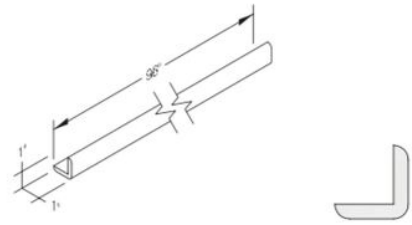

Outside Corner Moulding

WF330- $65.00
(1" x 1" x 96")