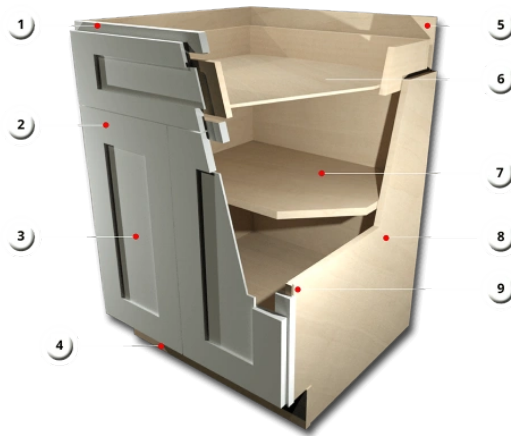

CABINET MATERIALS & CONSTRUCTION

-
- 1. Face Frame-** 3/4". Increased stability remaining sleek look using hidden hinges.
 - 2. Doors & Drawer Front-** 3/4" solid birch wood (stained) or 3/4" HDF (painted) - soft close hinges.
 - 3. Center Insert-** Painted MDF - MDF with stained wood veneer.
 - 4. Toe Kick-** 5/8" AA grade plywood with natural finish wood veneer.
 - 5. Back Panel-** 5/8" AA grade plywood with natural finish wood veneer on both sides.
 - 6. Drawers-** 5/8" finger jointed solid birch wood.
 - 7. Adjustable Shelf-** 3/4" AA grade plywood with natural finish wood veneer on all sides and metal clips.
 - 8. Universal Cabinet Box-** 5/8" AA grade plywood with natural finish wood veneer on all sides.
 - 9. French Dovetail Assembly-** Side panel to face frame construction.
 - 10. Assembled-** Cabinets come ready to install.

- Base cabinets have a standard depth of 24", a standard height of 34.5", and widths varying in 3" intervals.

- Example Reading- DB12 = 3- Drawer Bank – 12" W x 24" D x 34.5" H

- B42 = 2- Drawer – 2 Door - Base Cabinet – 42" W x 24" D x 34.5" H