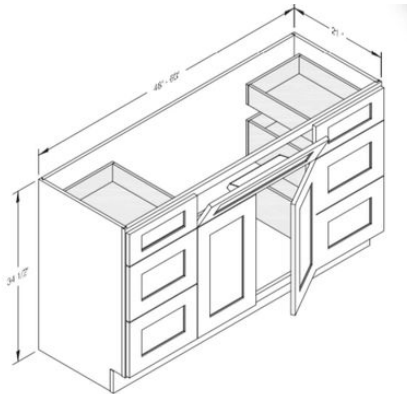

Vanity Combo- Single Sink

VSD4821- $1657.00
VSD5421- $1742.00
VSD6021- $1742.00