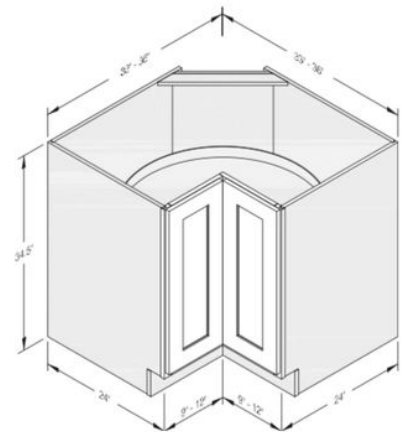

Lazy Susan Corner

- LS33- $1140.00
- LS36- $1234.00