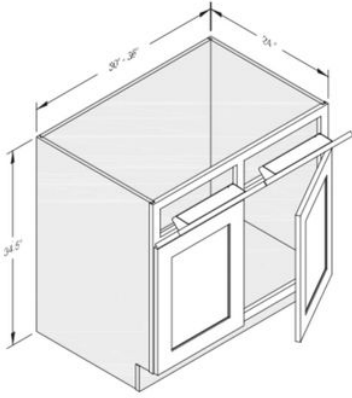

Sink Base

SB30- $634.00
SB33- $666.00
SB36- $689.00