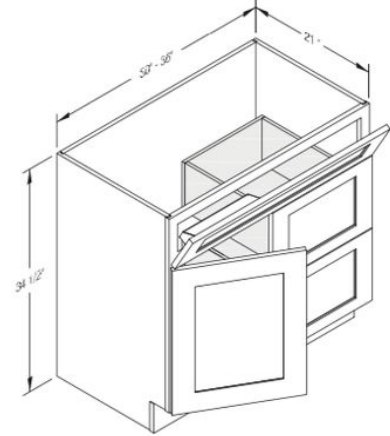

Vanity Combo - 1 Door

VSD3021(L/R)- $887.00
VSD3621(L/R)- $1071.00