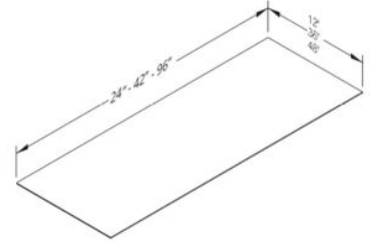

Finished Skin Panel

BP96361/4- $135.00
(96" x 36" x 1/4")