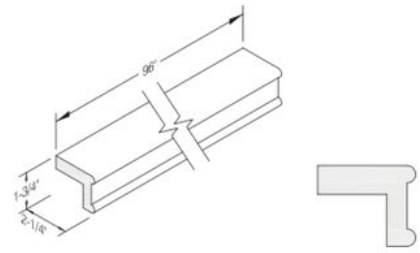

Light Rail Moulding

TLR- $157.00
(1-3/4" x 2-1/4")