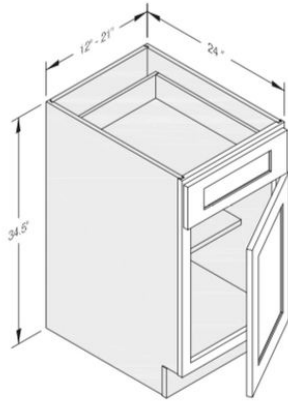

Birch – Stained

CATALOGUE

1. BASE CABINETS

(Pricing may vary- contact us to receive an estimate)

1 Drawer – 1 Door

- B12- \$421.00
- B15- \$463.00
- B18- \$505.00
- B21- \$558.00

1 Drawer – 2 Doors

- B24- \$611.00
- B27- \$708.00

- Base cabinets have a standard depth of 24", a standard height of 34.5", and widths varying in 3" intervals.

- Example Reading- DB12 = 3- Drawer Bank – 12" W x 24" D x 34.5" H

- B42 = 2- Drawer – 2 Door - Base Cabinet – 42" W x 24" D x 34.5" H