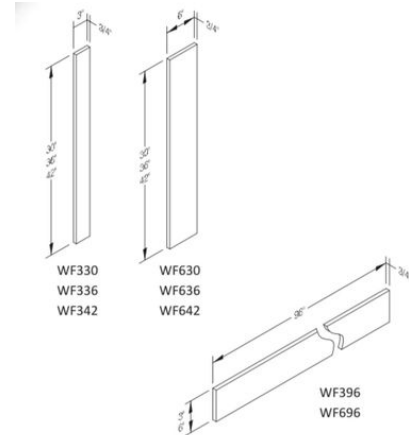

Wall, Base & Tall Fillers

(3" W)
WF330- $33.00
BF3- $50.00
WF396- $80.00

- Use this collection of fridge panels, toe kicks, fillers, island panels, dishwasher panels, end panels, mouldings and more to put the finishing touches on your kitchen.

- All base and wall end cabinets require a colour matched end panel. French-dovetail assembly- no added width.