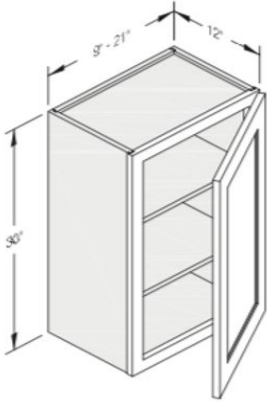

- Base cabinets have a standard depth of 24", a standard height of 34.5", and widths varying in 3" intervals.

- Example Reading- DB12 = 3- Drawer Bank – 12" W x 24" D x 34.5" H

- B42 = 2- Drawer – 2 Door - Base Cabinet – 42" W x 24" D x 34.5" H

2. WALL CABINETS

(Pricing may vary- contact us to receive an estimate)

Single Door

W''- (9-21'')
H''- (12-30, 36, 42'')
\$133.00 - \$497.00

Double Door

W''- (24-36'')
H''- (12-30, 36, 42'')
\$243.00 - \$721.00