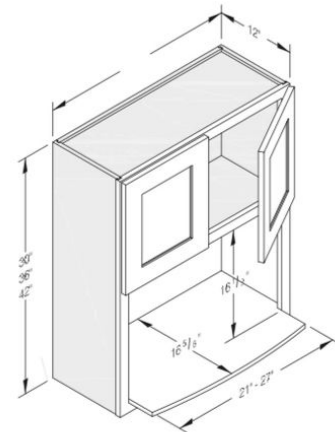

- Base cabinets have a standard depth of 24", a standard height of 34.5", and widths varying in 3" intervals.

- Example Reading- DB12 = 3- Drawer Bank – 12" W x 24" D x 34.5" H

- B42 = 2- Drawer – 2 Door - Base Cabinet – 42" W x 24" D x 34.5" H

2. WALL CABINETS

(Pricing may vary- contact us to receive an estimate)

Single Door

W''- (9-21'')
H''- (12-30, 36, 42'')
\$133.00 - \$497.00

Double Door

W''- (24-36'')
H''- (12-30, 36, 42'')
\$243.00 - \$721.00

Refrigerator Cabinet

W''- (24-36'')
H''- (12-24'') D= 24''
\$453.00 - \$708.00

Wall Corner Cabinet

WDC2430- \$557.00
WDC2436- \$628.00
WDC2442- \$713.00

Blind Corner Cabinet

WBL2730- \$480.00
WBL2736- \$551.00
WBL2742- \$596.00

Microwave Cabinet

WMC2430- \$597.00
WMC2436- \$625.00
WMC2442- \$683.00

- Wall cabinets come in a standard depth of 12'', varying heights and widths in 3'' increments.

- Example reading- W1530 = Wall Cabinet – Single Door – 15'' W x 12'' D x 30'' H
W3321-24 = Refrigerator Cabinet (24'' D) – 2 Door – 33'' W x 24'' D x 21'' H