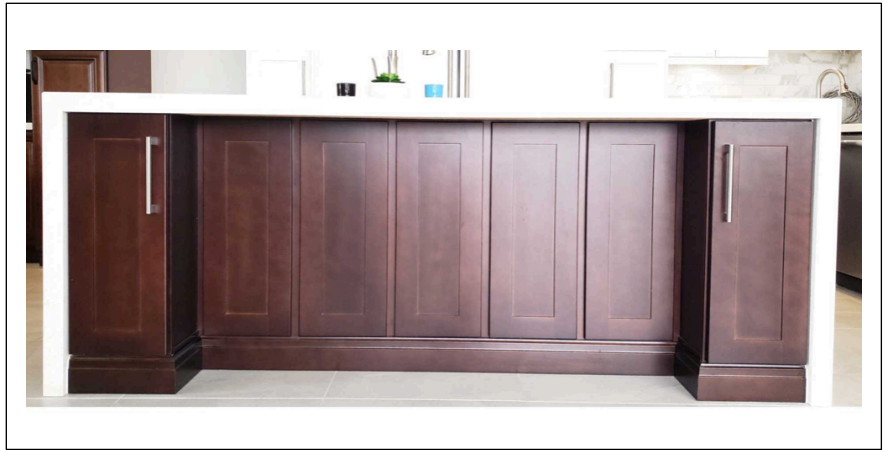

CABINET MATERIALS & CONSTRUCTION

-
- 1. Face Frame-** 3/4". Increased stability remaining sleek look using hidden hinges.
 - 2. Doors & Drawer Front-** 3/4" solid birch wood (stained) or 3/4" HDF (painted) - soft close hinges.
 - 3. Center Insert-** Painted MDF - MDF with stained wood veneer.
 - 4. Toe Kick-** 5/8" AA grade plywood with natural finish wood veneer.
 - 5. Back Panel-** 5/8" AA grade plywood with natural finish wood veneer on both sides.
 - 6. Drawers-** 5/8" finger jointed solid birch wood.
 - 7. Adjustable Shelf-** 3/4" AA grade plywood with natural finish wood veneer on all sides and metal clips.
 - 8. Universal Cabinet Box-** 5/8" AA grade plywood with natural finish wood veneer on all sides.
 - 9. French Dovetail Assembly-** Side panel to face frame construction.
 - 10. Assembled-** Cabinets come ready to install.

CABINET DOOR SELECTIONS

Shaker White

HDF – Sprayed

Shaker Grey

HDF – Sprayed

Shaker Graphite

Birch – Stained

Shaker Espresso

Birch – Stained

CATALOGUE

1. BASE CABINETS

(Pricing may vary- contact us to receive an estimate)

1 Drawer – 1 Door

- B12- \$421.00
- B15- \$463.00
- B18- \$505.00
- B21- \$558.00

1 Drawer – 2 Doors

- B24- \$611.00
- B27- \$708.00