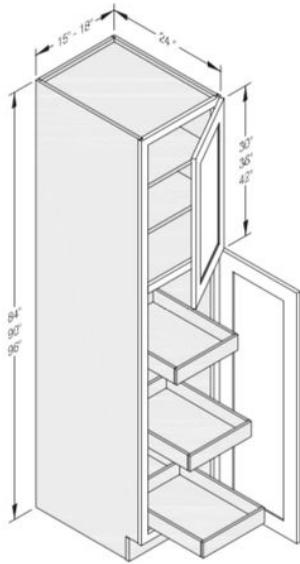

3 . PANTRY CABINETS

(Pricing may vary- contact us to receive an estimate)

Single Door Pantry