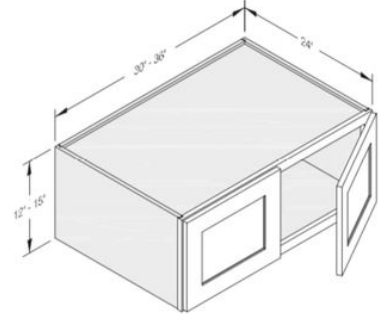

Refrigerator Cabinet

W''- (24-36'')
H''- (12-24'') D= 24''
$453.00 - $708.00