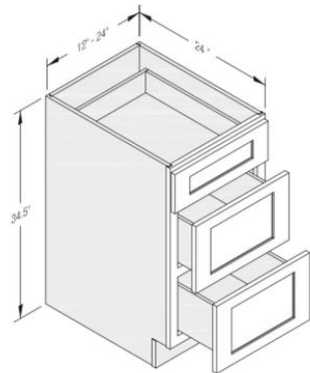

3 Drawers

- DB12- $628.00
- DB15- $680.00
- DB18- $733.00
- DB21- $778.00
- DB24- $829.00