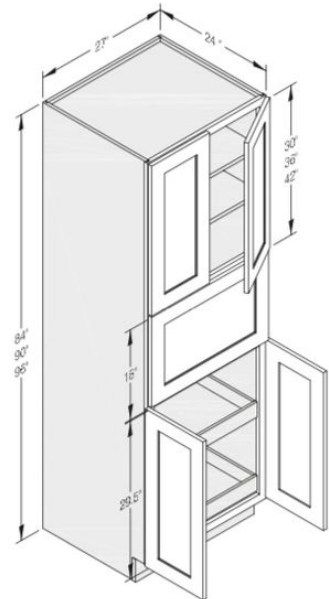

Microwave Pantry

WP1584- $1533.00
WP1590- $1637.00
WP1596- $1715.00
WP1884- $1707.00
WP1890- $1742.00
WP1896- $1782.00

WP2484- $1779.00
WP2490- $1816.00
WP2496- $1847.00
WP3084- $1823.00
WP3090- $1870.00
WP3096- $1907.00

MWP2784- $2037.00
MWP2790- $2121.00
MWP2796- $2232.00

- Pantry cabinets come in 24" depth, varying widths (3" intervals) and standard heights of 84, 90 and 96".

- Example reading:

WP1584- Single Door Pantry – 18" Width – 24" Depth – 84" Height

MWP2790- Microwave Pantry – 27" Width – 24" Depth – 90" Height

---