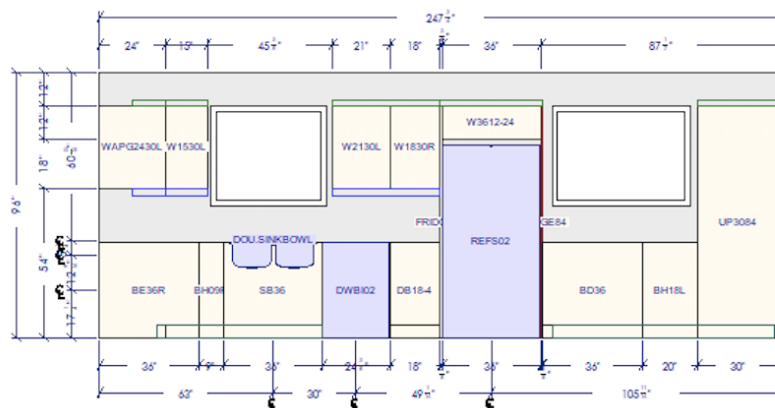

Pricing:

1. Cabinetry:	
a. Wall Cabinets-	$2413.00
b. Base/Island Cabinets-	$2660.00
c. Pantry Cabinets-	$785.00
2. Extras:	
a. Handles/Knobs-	$300.00
b. Toe Kicks + Panels-	$700.00
c. Installation:	$3450.00

Estimated Total- **$10,308.00**

(HST not included)

Estimated Timeline-

(8-12 weeks from order)