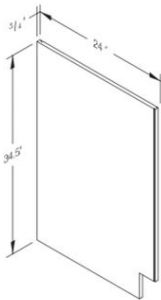

- Base cabinets have a standard depth of 24", a standard height of 34.5", and widths varying in 3" intervals.

- Example Reading- DB12 = 3- Drawer Bank – 12" W x 24" D x 34.5" H

- B42 = 2- Drawer – 2 Door - Base Cabinet – 42" W x 24" D x 34.5" H

- Example reading: VSD4221 – 2-Drawer – 2-Door – 42" Width – 21" Depth – 34-1/2" Height.

5. PANELS & FILLERS

(Pricing may vary- contact us to receive an estimate)

Fridge Panel

REP9630- \$276.00
(30" x 96" x 1-1/2")

Dishwasher Panel

DWR36- \$141.00
(24" x 36" x 3")

Finished Skin Panel

BP96361/4- \$135.00
(96" x 36" x 1/4")

Base End Panel

BEP(L/R)- \$70.00

Wall End Panel

WEP30- \$32.00
WEP36- \$37.00
WEP42- \$42.00