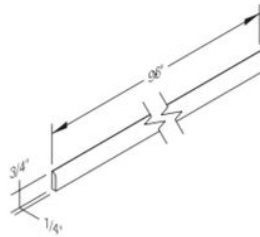

ACM- \$271.00
(3-1/4" x 5-1/2")

Traditional Crown (1-1/4")

CM2- \$271.00
(2-1/4" x 1-1/4")

Light Rail Moulding

TLR- \$157.00
(1-3/4" x 2-1/4")

Toe Kick

BEP(L/R)- \$39.00
(4.5" x 1/4" x 96")

Scribe Moulding