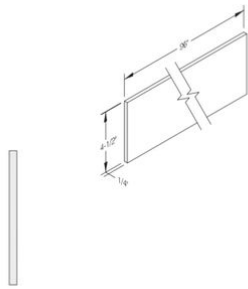

- Base cabinets have a standard depth of 24", a standard height of 34.5", and widths varying in 3" intervals.

- Example Reading- DB12 = 3- Drawer Bank – 12" W x 24" D x 34.5" H

- B42 = 2- Drawer – 2 Door - Base Cabinet – 42" W x 24" D x 34.5" H

ACM- \$271.00
(3-1/4" x 5-1/2")

Traditional Crown (1-1/4")

CM2- \$271.00
(2-1/4" x 1-1/4")

Light Rail Moulding

TLR- \$157.00
(1-3/4" x 2-1/4")

Toe Kick

BEP(L/R)- \$39.00
(4.5" x 1/4" x 96")

Scribe Moulding