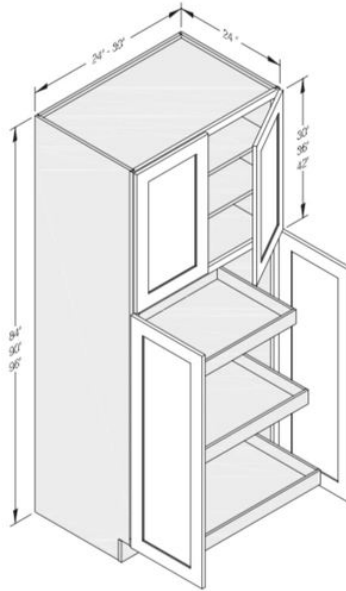

Double Door Pantry