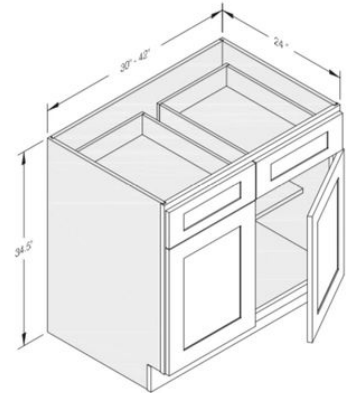

2 Drawers – 2 Doors

- B30- $846.00
- B33- $883.00
- B36- $920.00
- B39- $959.00
- B42- $996.00