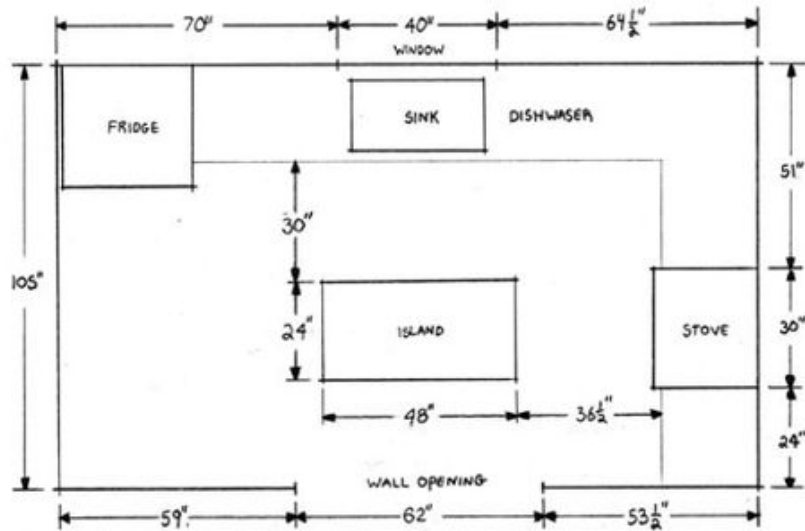

A) GET AN ESTIMATE & 3D RENDERING

1) Set up an on-site meeting by phone or email at quote@kingstoncabinetry.ca ; (613) 583-6831.
2) For clients with existing plans- we offer online estimates. Email us a drawing of your space with as many measurements and photos as possible. Our team will reach out with any questions and put together an initial 3D layout with estimated pricing, providing a starting point. From here we go back and forth on specifics and finalize with an on-site meeting.