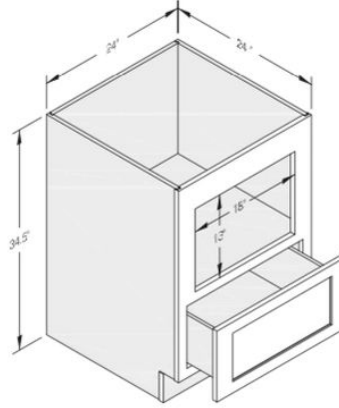

- DB27- \$878.00
- DB30- \$915.00
- DB33- \$959.00
- DB36- \$994.00

Lazy Susan Corner

- LS33- \$1140.00
- LS36- \$1234.00

Sink Base

SB30- \$634.00
 SB33- \$666.00
 SB36- \$689.00

Microwave Base

MDB24- \$602.00

- Base cabinets have a standard depth of 24", a standard height of 34.5", and widths varying in 3" intervals.

- Example Reading- DB12 = 3- Drawer Bank – 12" W x 24" D x 34.5" H

- B42 = 2- Drawer – 2 Door - Base Cabinet – 42" W x 24" D x 34.5" H