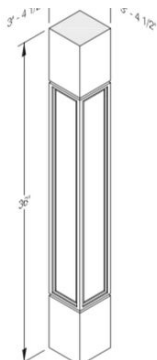

- Base cabinets have a standard depth of 24", a standard height of 34.5", and widths varying in 3" intervals.

- Example Reading- DB12 = 3- Drawer Bank – 12" W x 24" D x 34.5" H

- B42 = 2- Drawer – 2 Door - Base Cabinet – 42" W x 24" D x 34.5" H

- All base and wall end cabinets require a colour matched end panel. French-dovetail assembly- no added width.

6. MOULDINGS (96") & EXTRA'S
(Pricing may vary- contact us to receive an estimate)

Modern Crown

ACM- \$271.00
(3-1/4" x 5-1/2")

Traditional Crown (1-1/4")

CM2- \$271.00
(2-1/4" x 1-1/4")

Light Rail Moulding

TLR- \$157.00
(1-3/4" x 2-1/4")

Toe Kick

BEP(L/R)- \$39.00
(4.5" x 1/4" x 96")

Scribe Moulding

DWR36- \$27.00
(3/4" x 1/4" x 96")

Outside Corner Moulding

WF330- \$65.00
(1" x 1" x 96")

Shaker Style Post

SSP4X36- \$334.00
(4" x 4" x 36")

Corbel

CB9- \$259.00
(4-3/4" W x 9-1/2" H x 5" D)

A) GET AN ESTIMATE & 3D RENDERING