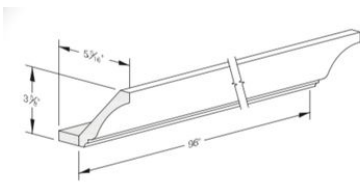

6. MOULDINGS (96") & EXTRA'S
(Pricing may vary- contact us to receive an estimate)

Modern Crown

ACM- $271.00
(3-1/4" x 5-1/2")