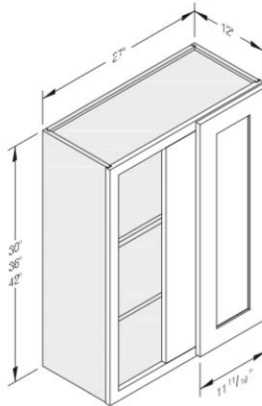

- Base cabinets have a standard depth of 24", a standard height of 34.5", and widths varying in 3" intervals.

- Example Reading- DB12 = 3- Drawer Bank – 12" W x 24" D x 34.5" H

- B42 = 2- Drawer – 2 Door - Base Cabinet – 42" W x 24" D x 34.5" H

2. WALL CABINETS

(Pricing may vary- contact us to receive an estimate)

Single Door

W''- (9-21'')
H''- (12-30, 36, 42'')
\$133.00 - \$497.00

Double Door

W''- (24-36'')
H''- (12-30, 36, 42'')
\$243.00 - \$721.00

Refrigerator Cabinet

W''- (24-36'')
H''- (12-24'') D= 24''
\$453.00 - \$708.00

Wall Corner Cabinet

WDC2430- \$557.00
WDC2436- \$628.00
WDC2442- \$713.00

Blind Corner Cabinet

WBL2730- \$480.00
WBL2736- \$551.00
WBL2742- \$596.00

Microwave Cabinet

WMC2430- \$597.00
WMC2436- \$625.00
WMC2442- \$683.00

- Wall cabinets come in a standard depth of 12'', varying heights and widths in 3'' increments.

- Example reading- W1530 = Wall Cabinet – Single Door – 15'' W x 12'' D x 30'' H
W3321-24 = Refrigerator Cabinet (24'' D) – 2 Door – 33'' W x 24'' D x 21'' H