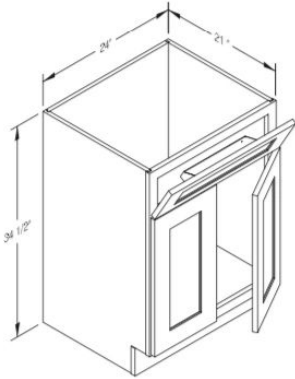

4. VANITY CABINETS

(Pricing may vary- contact us to receive an estimate)

Vanity Sink Base

V2421- $524.00
V3021- $609.00
V3621- $773.00