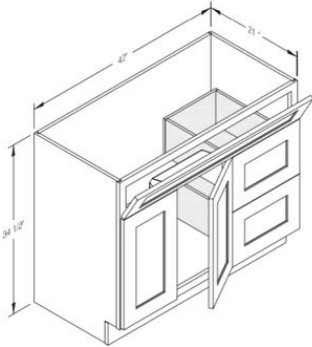

Vanity Combo - 2 Door

VSD4221- $1279.00