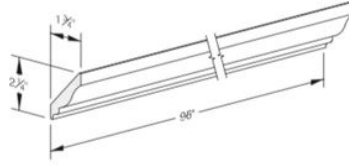

Traditional Crown (1-1/4")

CM2- $271.00
(2-1/4" x 1-1/4")