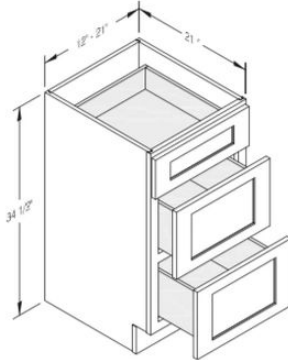

Vanity - 3 Drawers

VDB1221- $580.00
VDB1521- $627.00
VDB1821- $672.00
VDB2121- $720.00