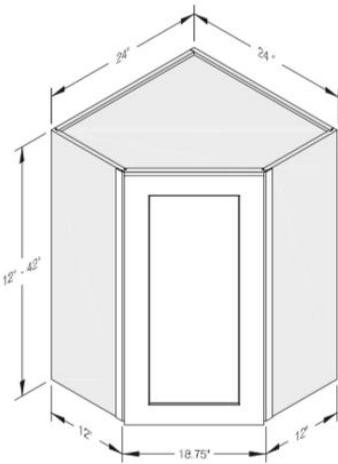

Wall Corner Cabinet

WDC2430- $557.00
WDC2436- $628.00
WDC2442- $713.00