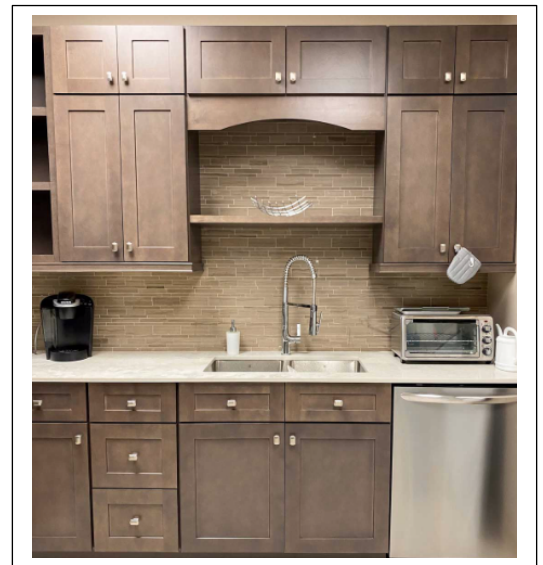

CABINET DOOR SELECTIONS

Birch – Stained