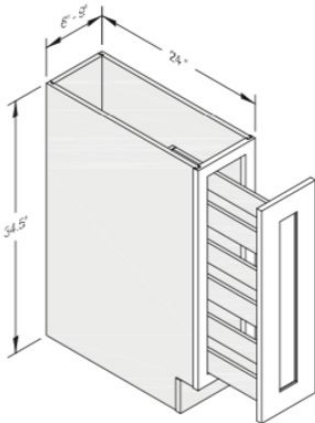

Spice Pull

SP06- $421.00
SP09- $453.00