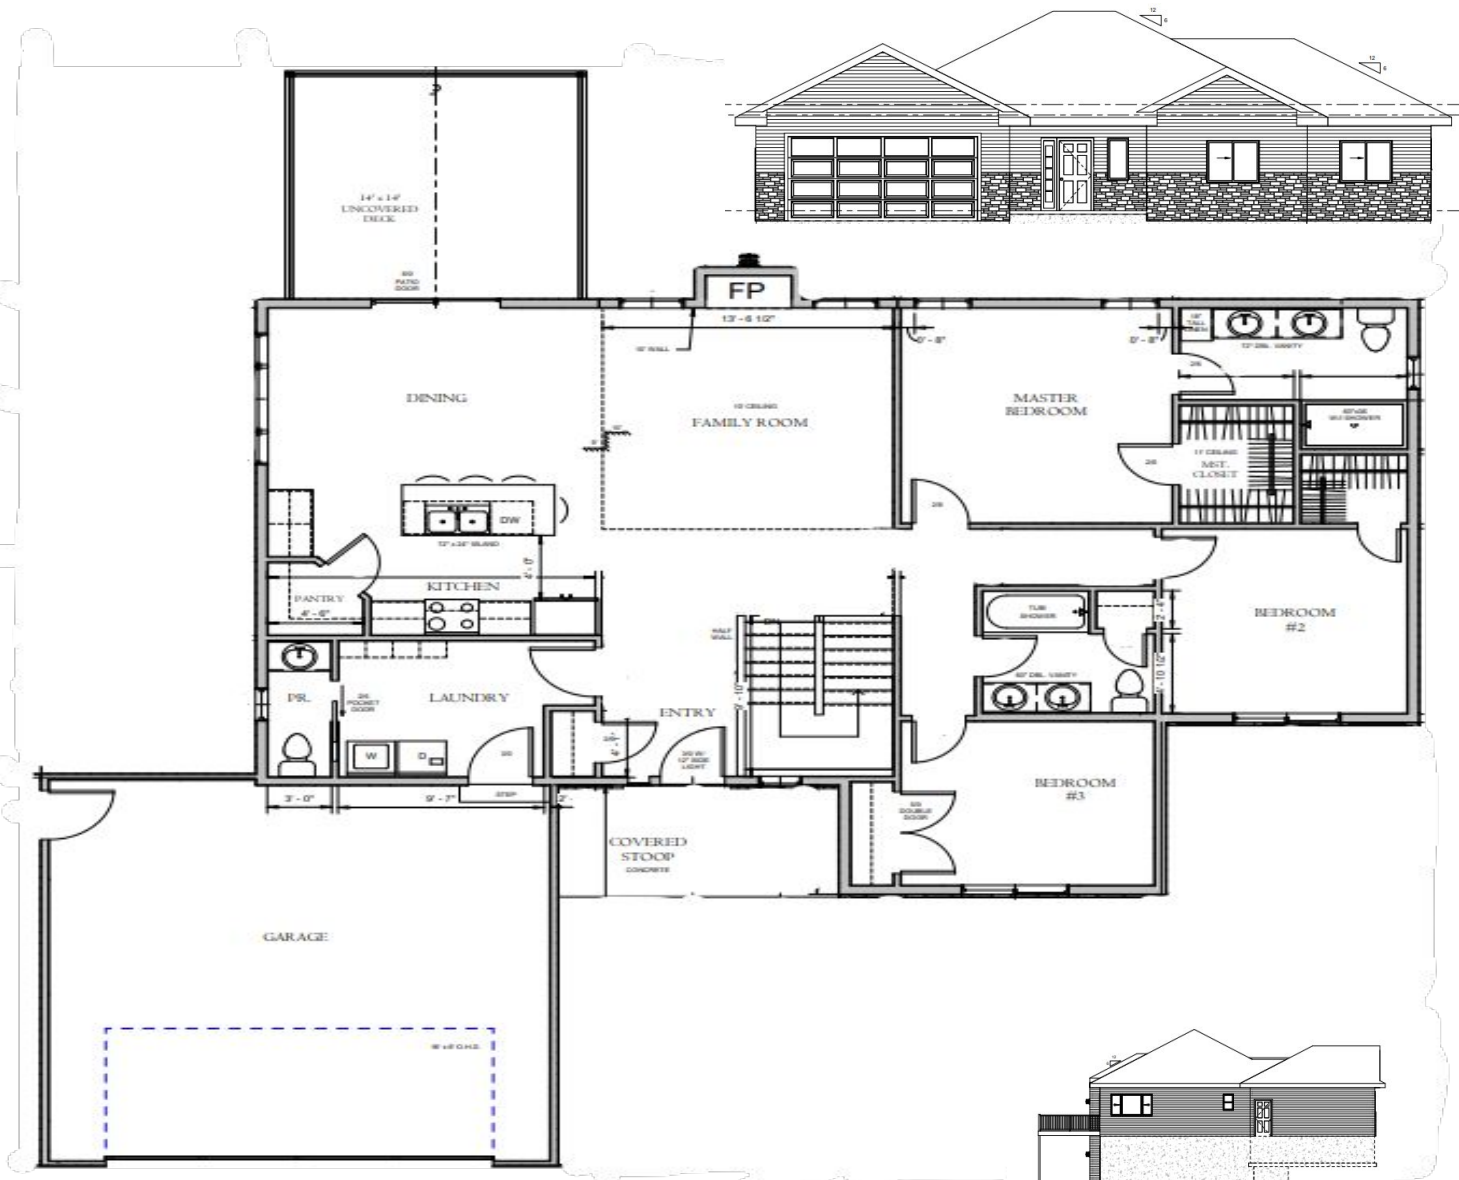

GROVE- CHESTNUT

Starting price : \$360,000-\$385,000

Sq Ft : 1665

Bdrms : 3

Baths: 2.5

Garage : 2

Full Basement - Unfinished

Add on Options :

Walk out

3 car Garage - see GROVE CHESTNUT.3

Full Finished basement

Example shows
walk out option:

Prices are subject to change, sq ft varies between elevations and interior finish options. Prices are for estimates only, price does NOT include lot purchase. Some items illustrated may be optional and at an additional upgraded price. Final build costs will be determined by various factors; including contract, model chosen or blueprint created and or provided and final dimensions and features/ selections chosen.