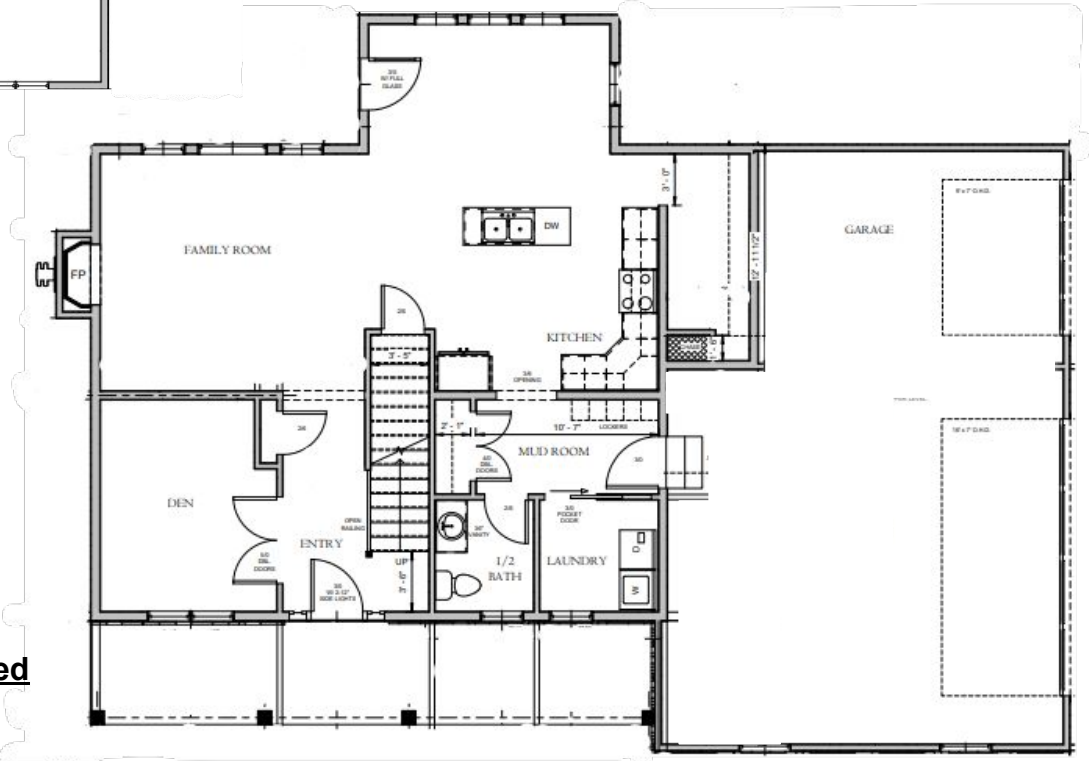

GROVE - MAGNOLIA

Starting price : \$425,000

Second Floor :
961 Sq ft

Main Floor :
1072 Sq ft

Sq Ft : 2033
Bdrms : 3
Baths: 2.5
Garage : 3

Full Basement - Unfinished

Add on Options :

- Finish basement to add 1-2 additional bedrooms**
- Bathroom in basement**
- Rec room**