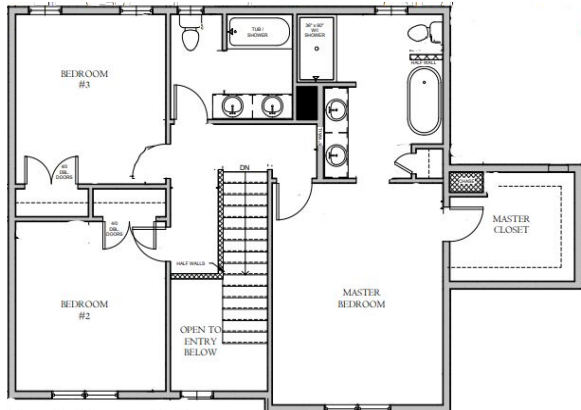

GROVE - MAGNOLIA

Starting price : \$425,000

Second Floor :
961 Sq ft

Main Floor :
1072 Sq ft

Sq Ft : 2033
Bdrms : 3
Baths: 2.5
Garage : 3

Full Basement - Unfinished

Add on Options :

- Finish basement to add 1-2 additional bedrooms**
- Bathroom in basement**
- Rec room**

Prices are subject to change, sq ft varies between elevations and interior finish options. Prices are for estimates only, price does NOT include lot purchase. Some items illustrated may be optional and at an additional upgraded price. Final build costs will be determined by various factors; including contract, model chosen or blueprint created and or provided and final dimensions and features/ selections chosen.