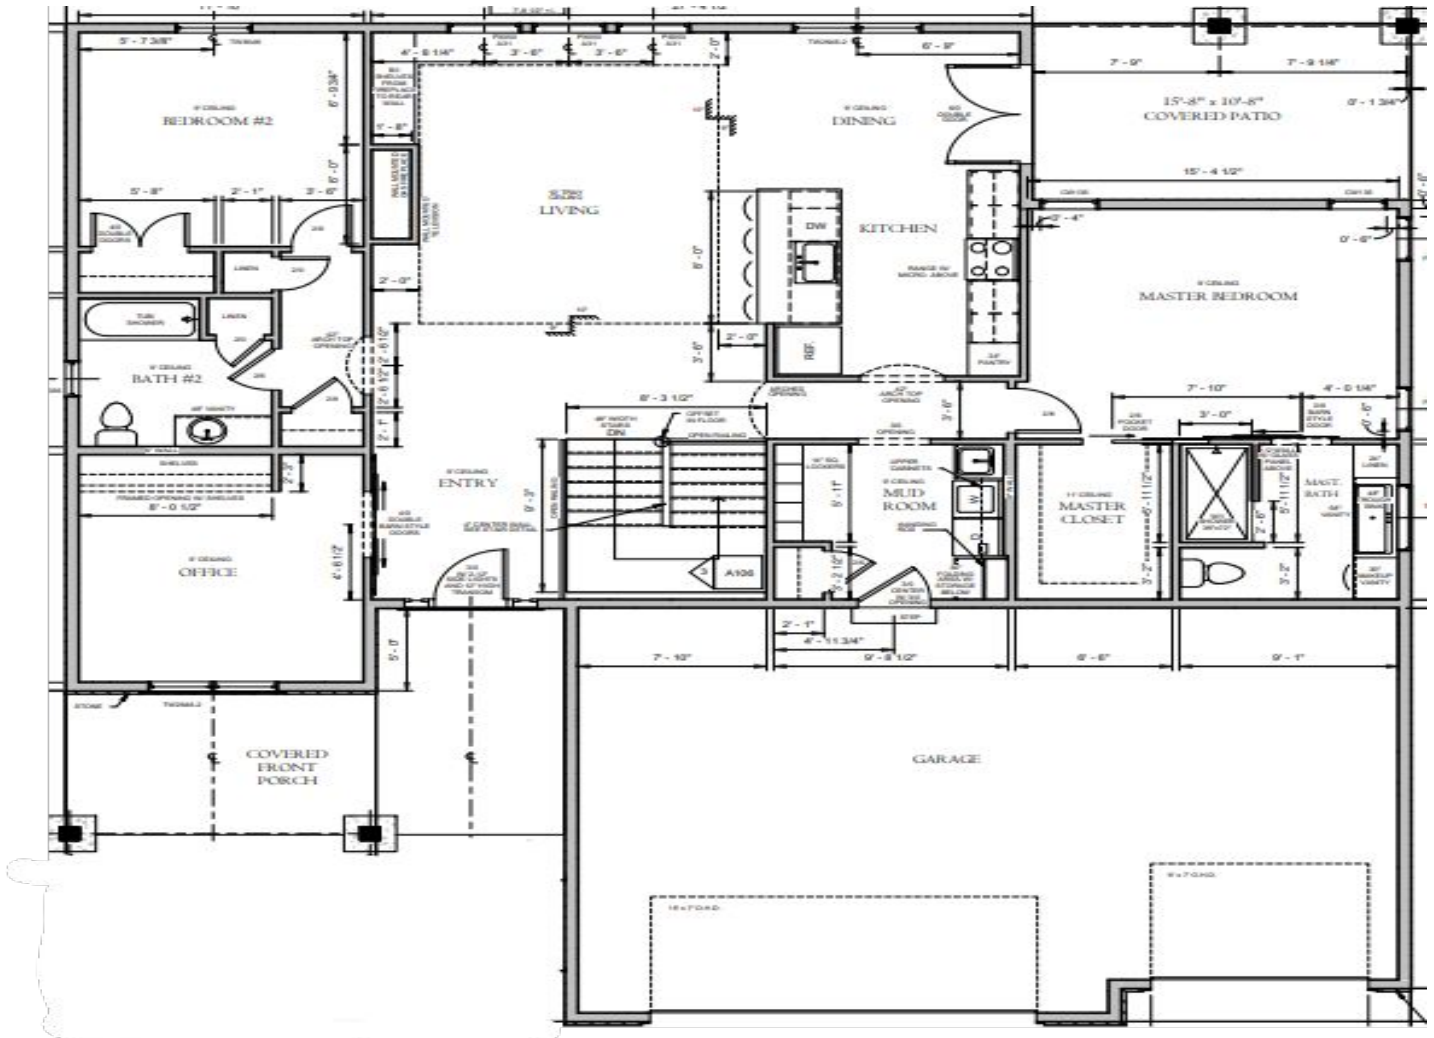

THE GROVE

Starting price : \$425,000-\$450,000

Sq Ft : 1849

Bdrms : 3

Baths: 2

Garage : 3

Full Basement - Unfinished

Add on Options :

Walk out

Step In Pantry

Full Finished basement

Prices are subject to change, sq ft varies between elevations and interior finish options. Prices are for estimates only, price does NOT include lot purchase. Some items illustrated may be optional and at an additional upgraded price. Final build costs will be determined by various factors; including contract, model chosen or blueprint created and or provided and final dimensions and features/ selections chosen.