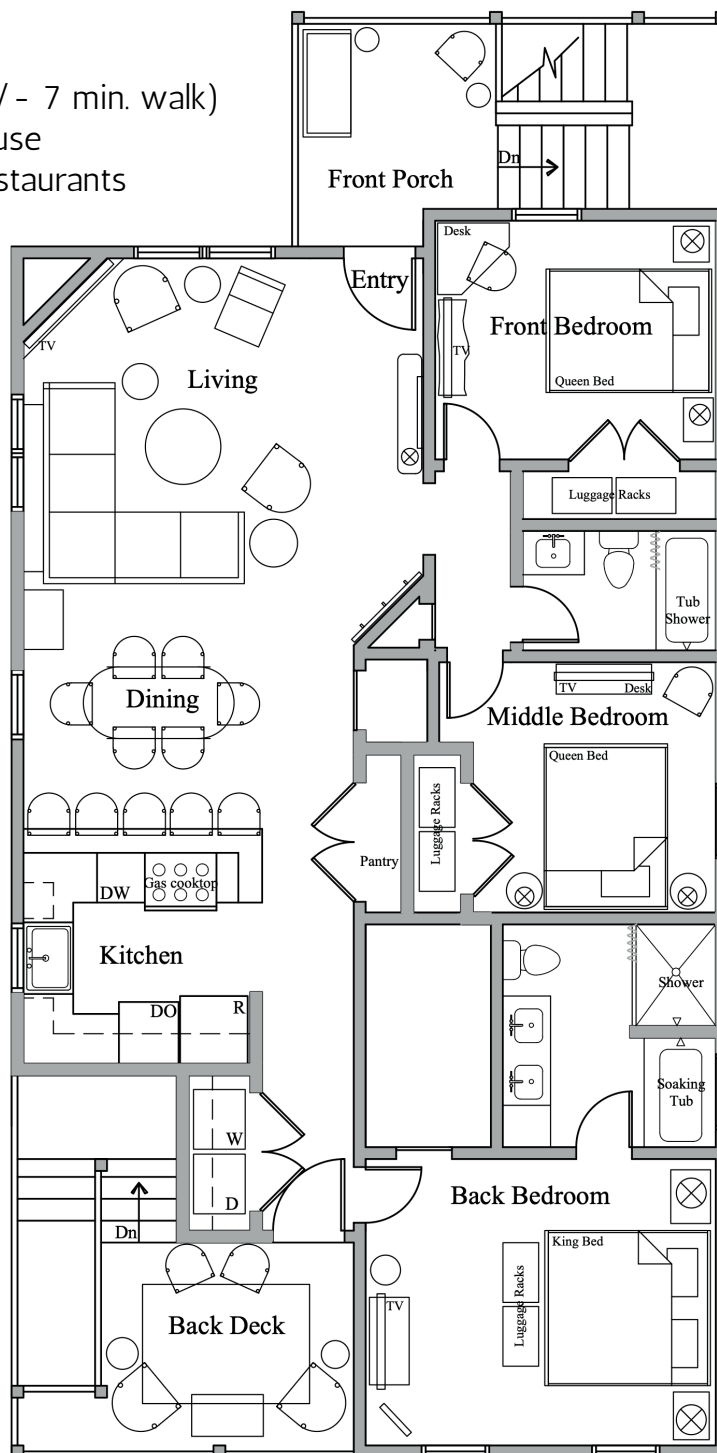

North Beach Location

House - 3 Bed / 2 Bath

Sleeps 6 - 2Q/1K

On a quiet street

0.3 mi to beach (+ / - 7 min. walk)

Great parking at house

Walk to shops + restaurants

Main Level Floor Plan

Full unfinished Lower Level is also available to guests with open space & seating for games, etc.