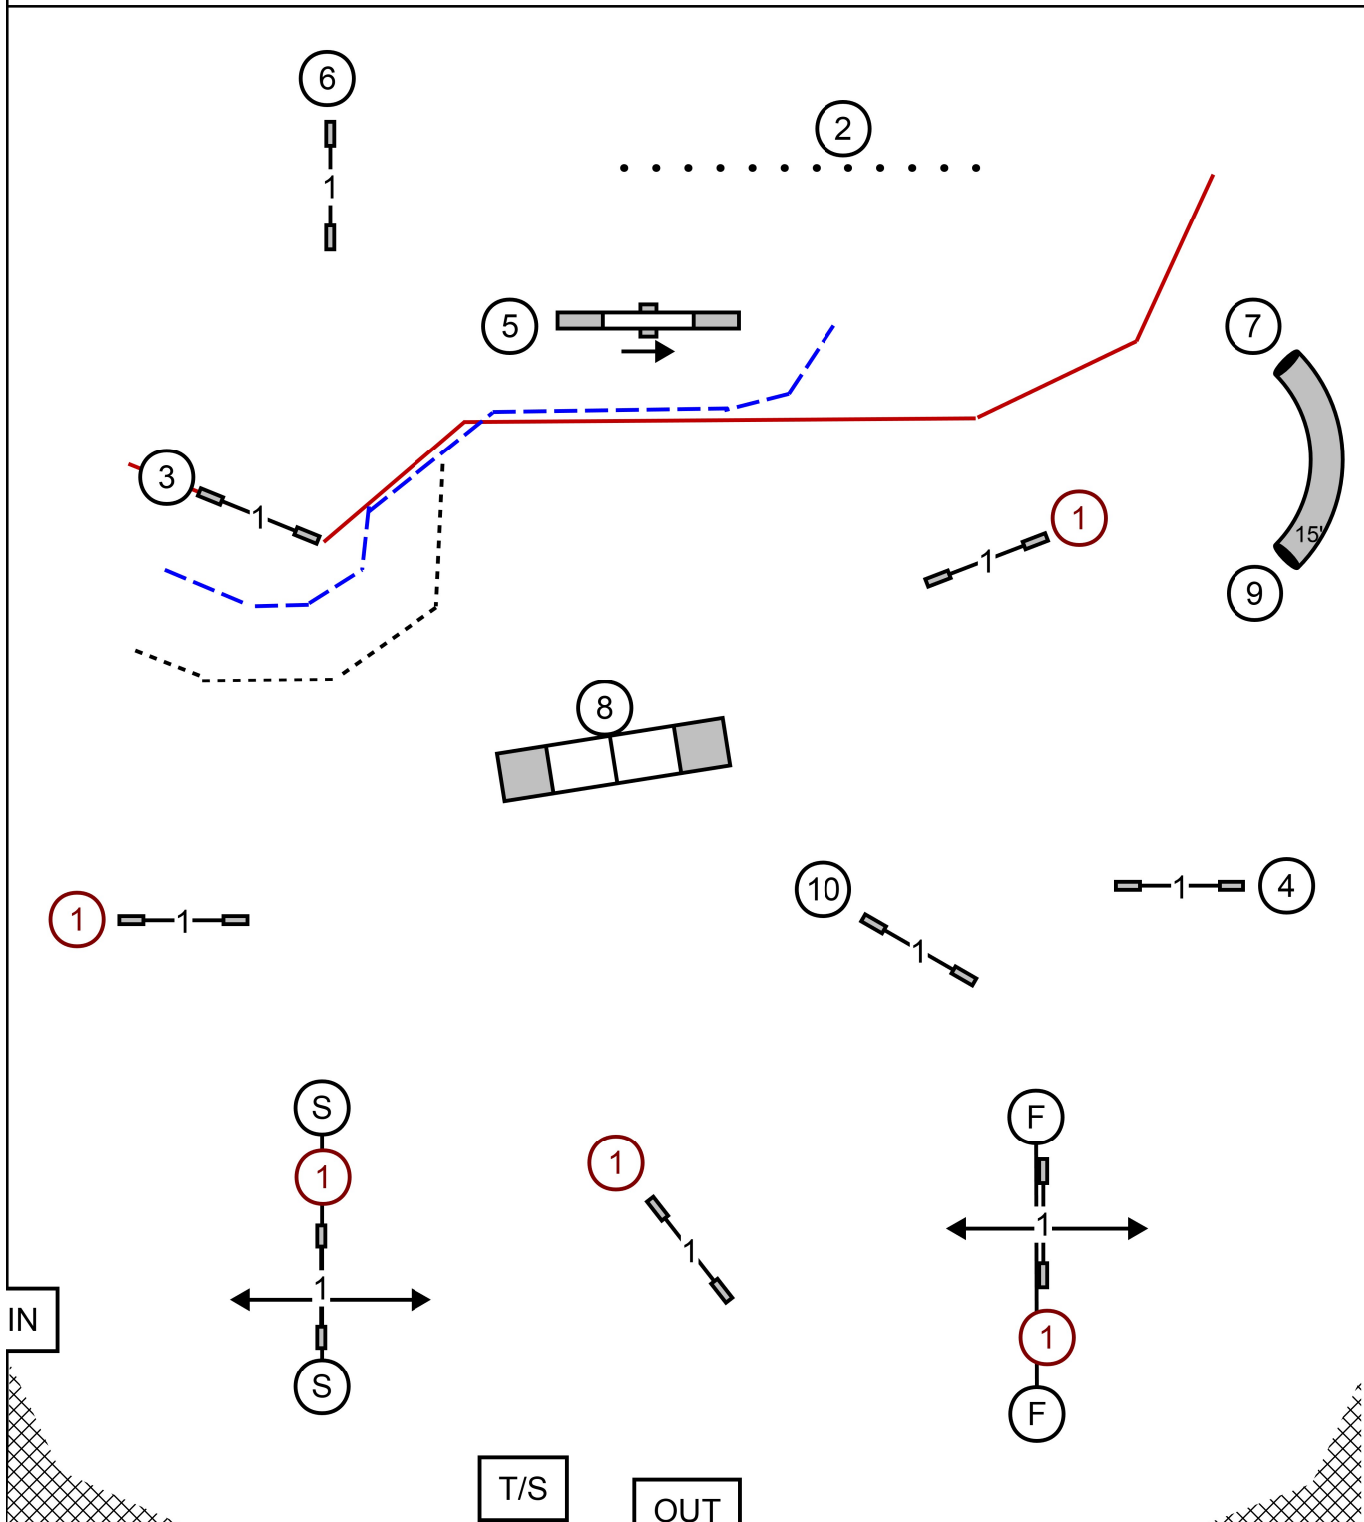

Send Bonus (all in flow)

E/M: (2)(6)(5) ———

O: (3)(5) to ——— **FAST**

N: (3)(5) ———

To qualify get Send Bonus plus

E/M: 27+ pts

O: 27+ pts

N: 22+ pts

Chuckanut Dog Training Association

Friday, May 9, 2025

Judge: Christian Eckhoff