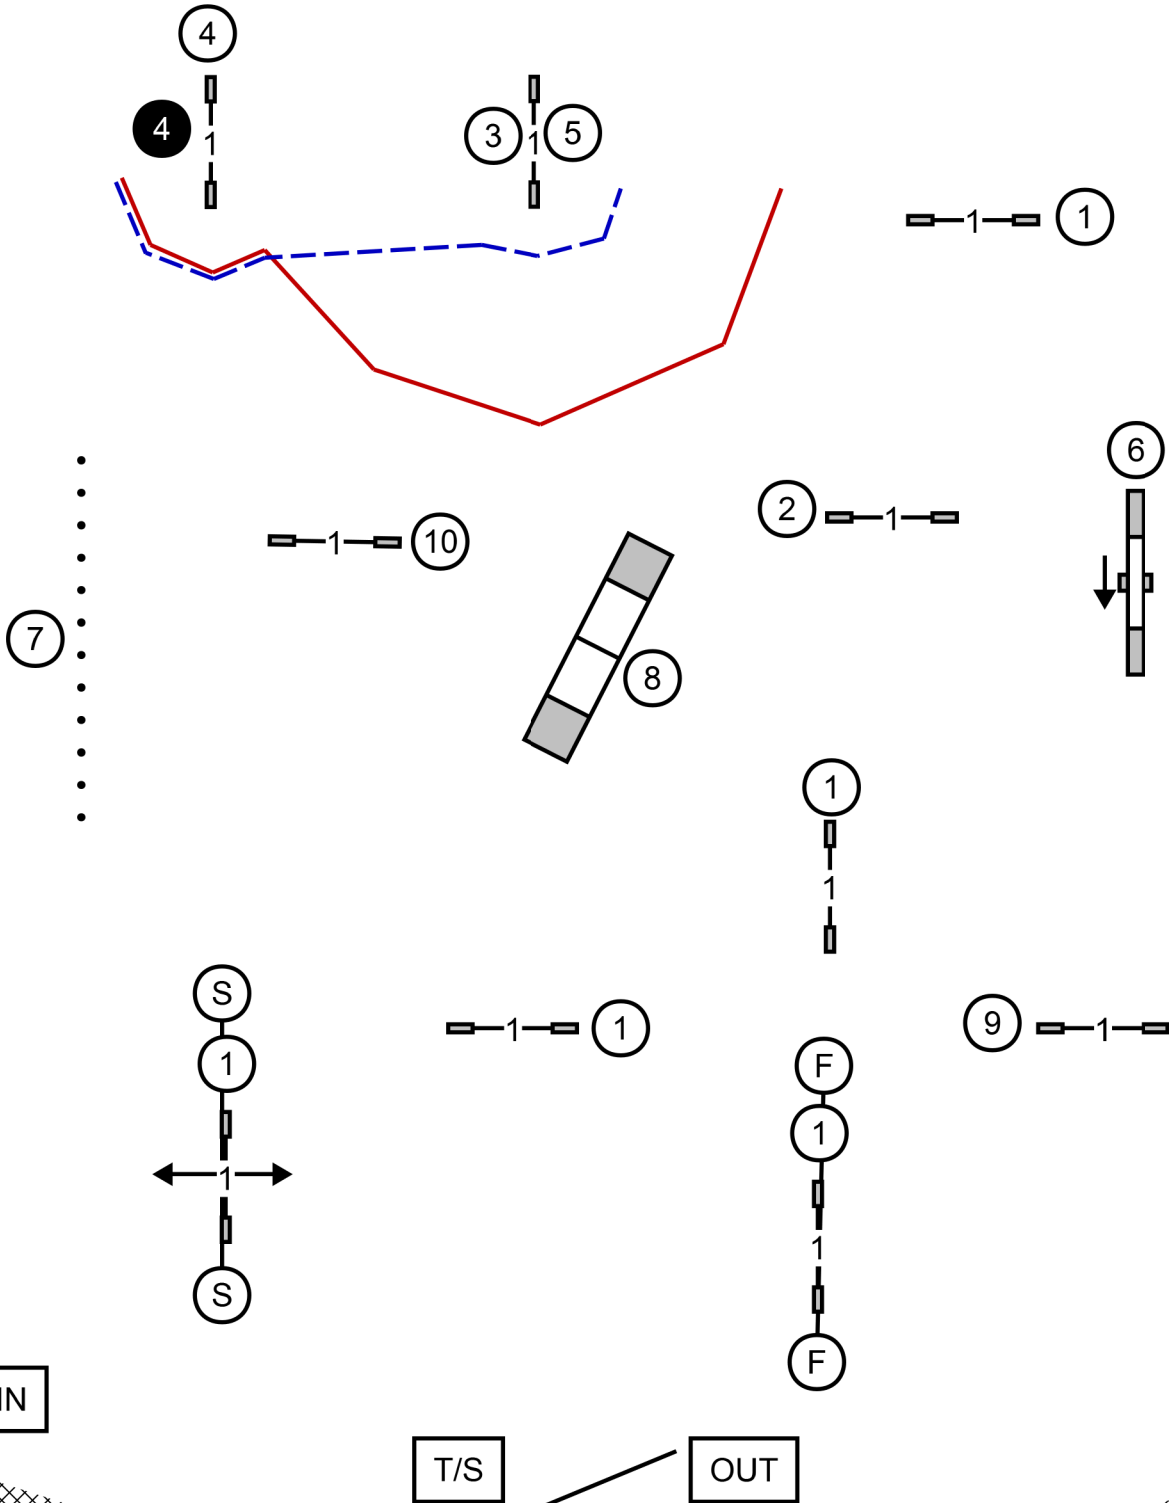

Send Bonus

- E/M: 5-4black-3 (solid line)
- O: 5-4 or 4-3 (solid line)
- N: 5-4 or 4-3 (dashed line)

FAST

To qualify get Send Bonus plus

- > at least 28 pts in E/M
- > at least 26 pts in O
- > at least 21 pts in N