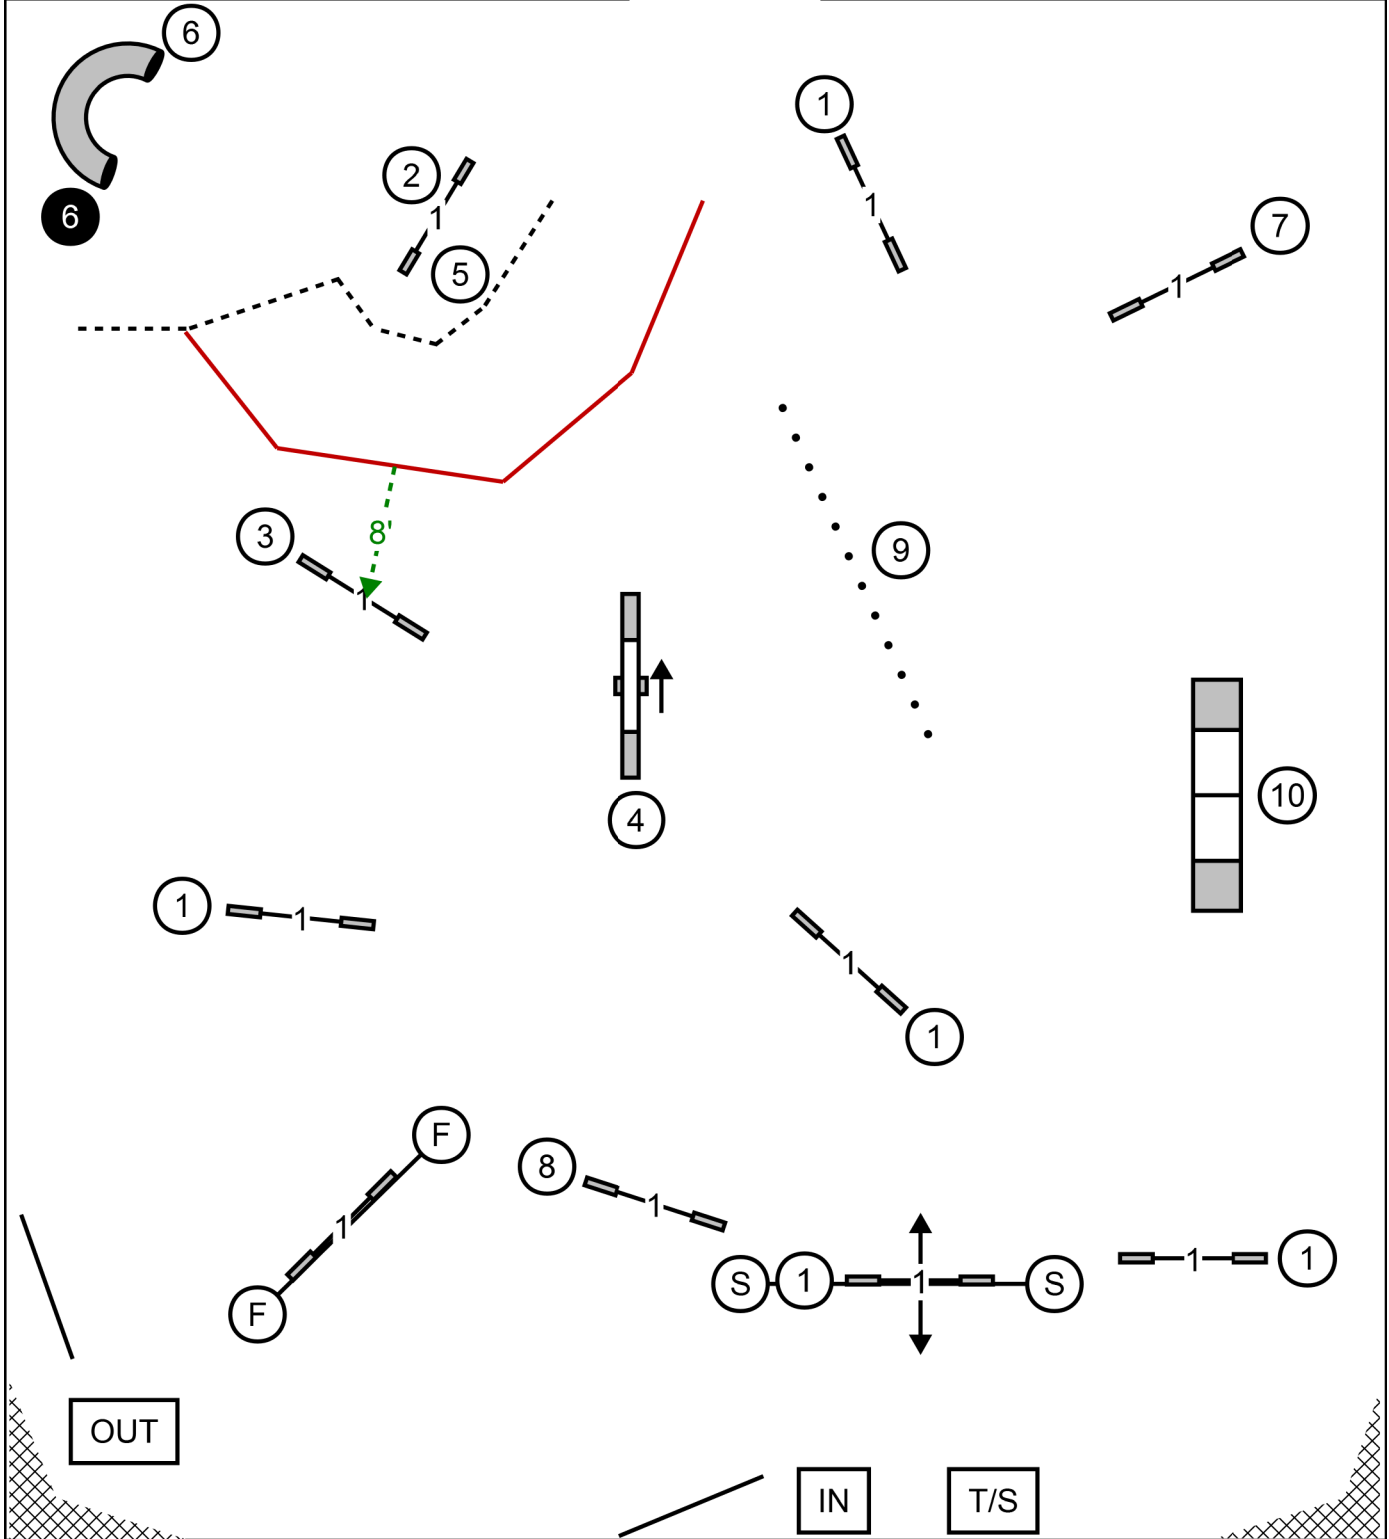

Send Bonus

E/M: 5-6-2 (solid & dotted lines)

O: 5-6 (dotted line)

N: 5-6black (dotted line)

FAST

To qualify get Send Bonus plus

> at least 27 pts in E/M

> at least 24 pts in O

> at least 19 pts in N

Chuckanut Dog Training Association
Sunday, May 16, 2021
Judge: Christian Eckhoff

41 sec - 4"P
38 sec - 8", 8"P, 12"P
35 sec - 12", 16", 16"P, 20"P
32 sec - 20", 24", 24"C