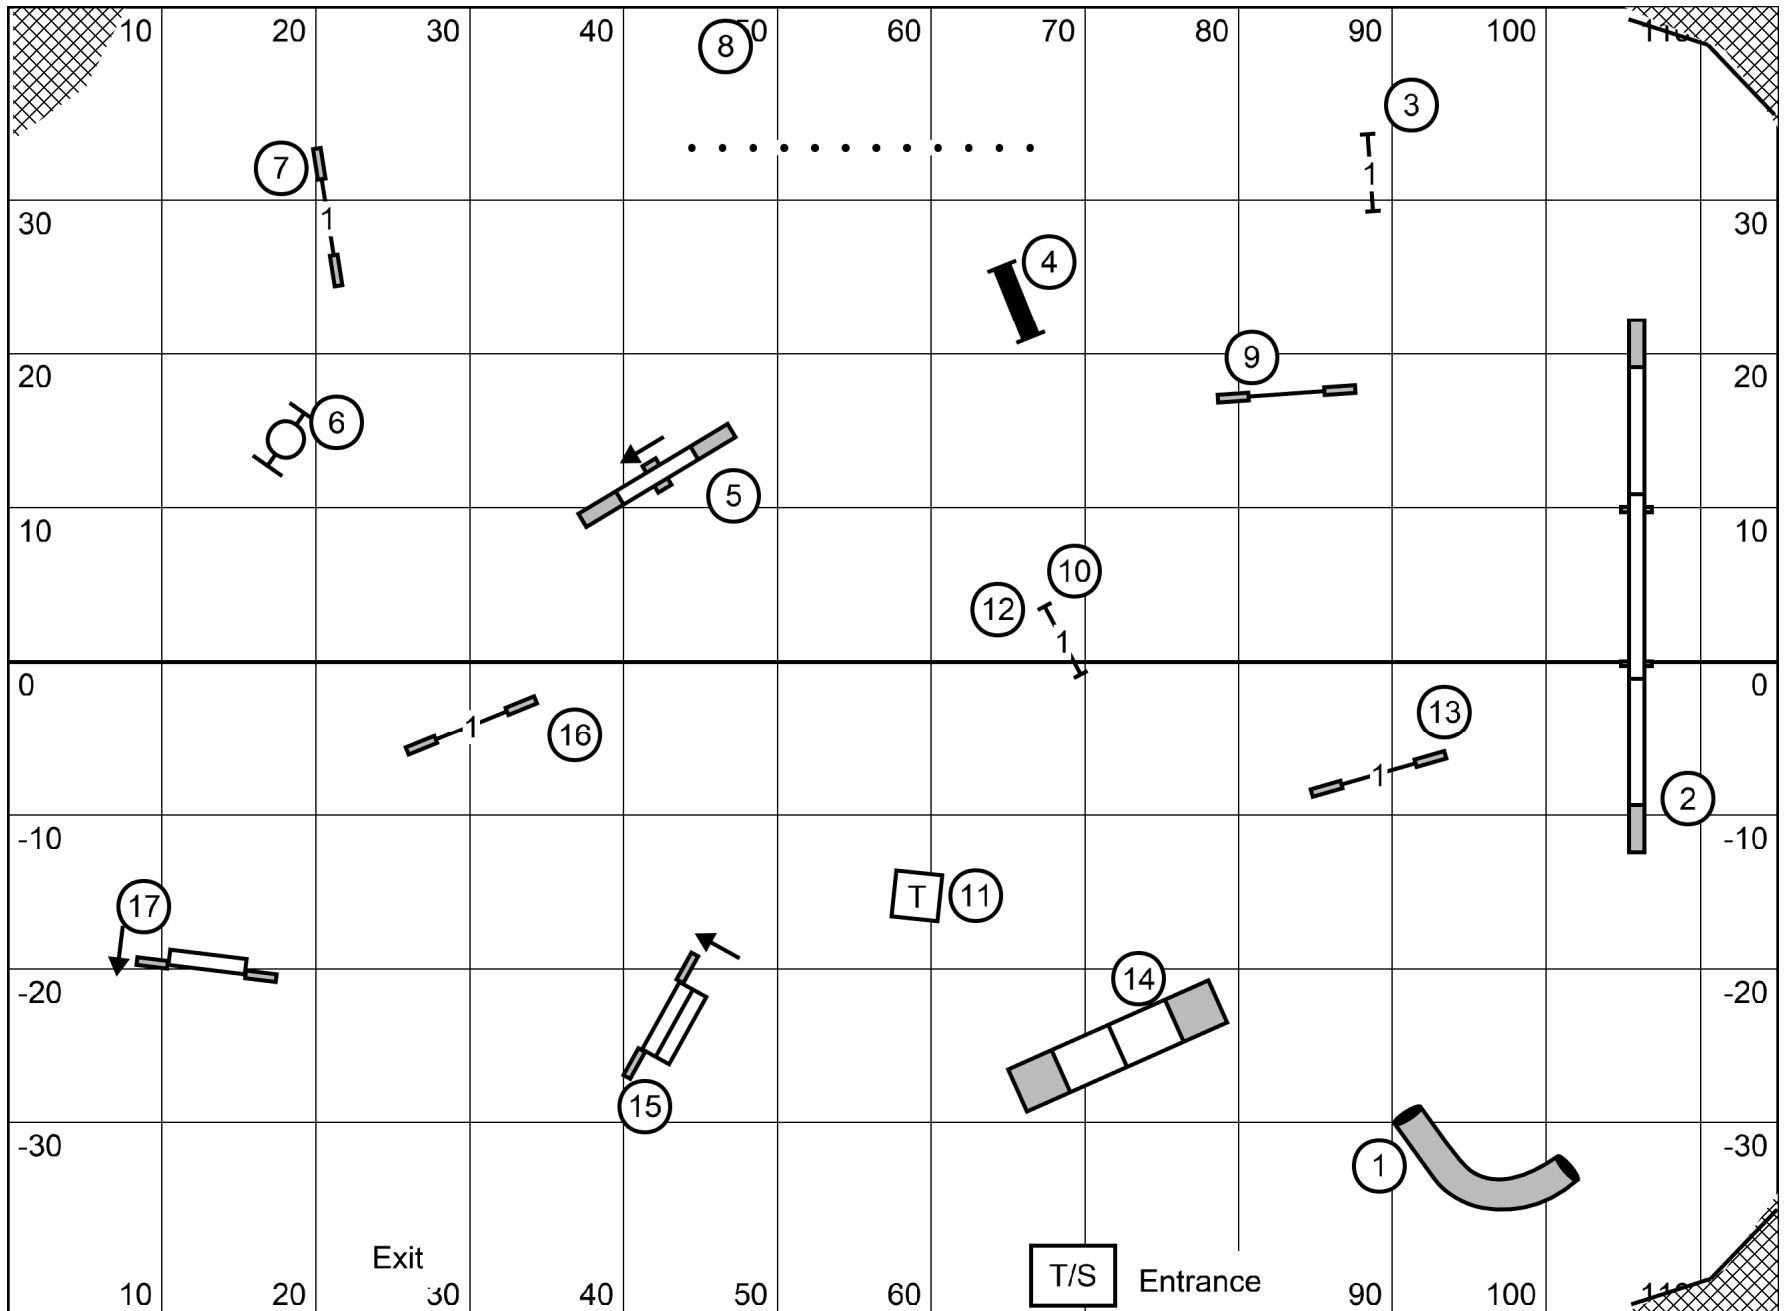

T2B

5/13/22 - Chuckanut Dog Training Club
 Mt. Vernon WA - Robin Kletke
 Indoors on dirt- 85x95

Excellent Standard

05/13/22 - Chuckanut Dog Training Assoc
 Mt. Vernon WA - Robin Kletke
 Indoors on dirt- 115x85

Open Standard

05/13/22 - Chuckanut Dog Training Assoc
 Mt. Vernon WA - Robin Kletke
 Indoors on dirt- 115x85

Novice Standard

05/13/22 - Chuckanut Dog Training Assoc
 Mt. Vernon WA - Robin Kletke
 Indoors on dirt- 115x85

Excellent Jumpers

5/13/22 - Chuckanut Dog Training Club
 Mt. Vernon WA - Robin Kletke
 Indoors on dirt- 85x95

Open Jumpers

5/13/22 - Chuckanut Dog Training Club
 Mt. Vernon WA - Robin Kletke
 Indoors on dirt- 85x95