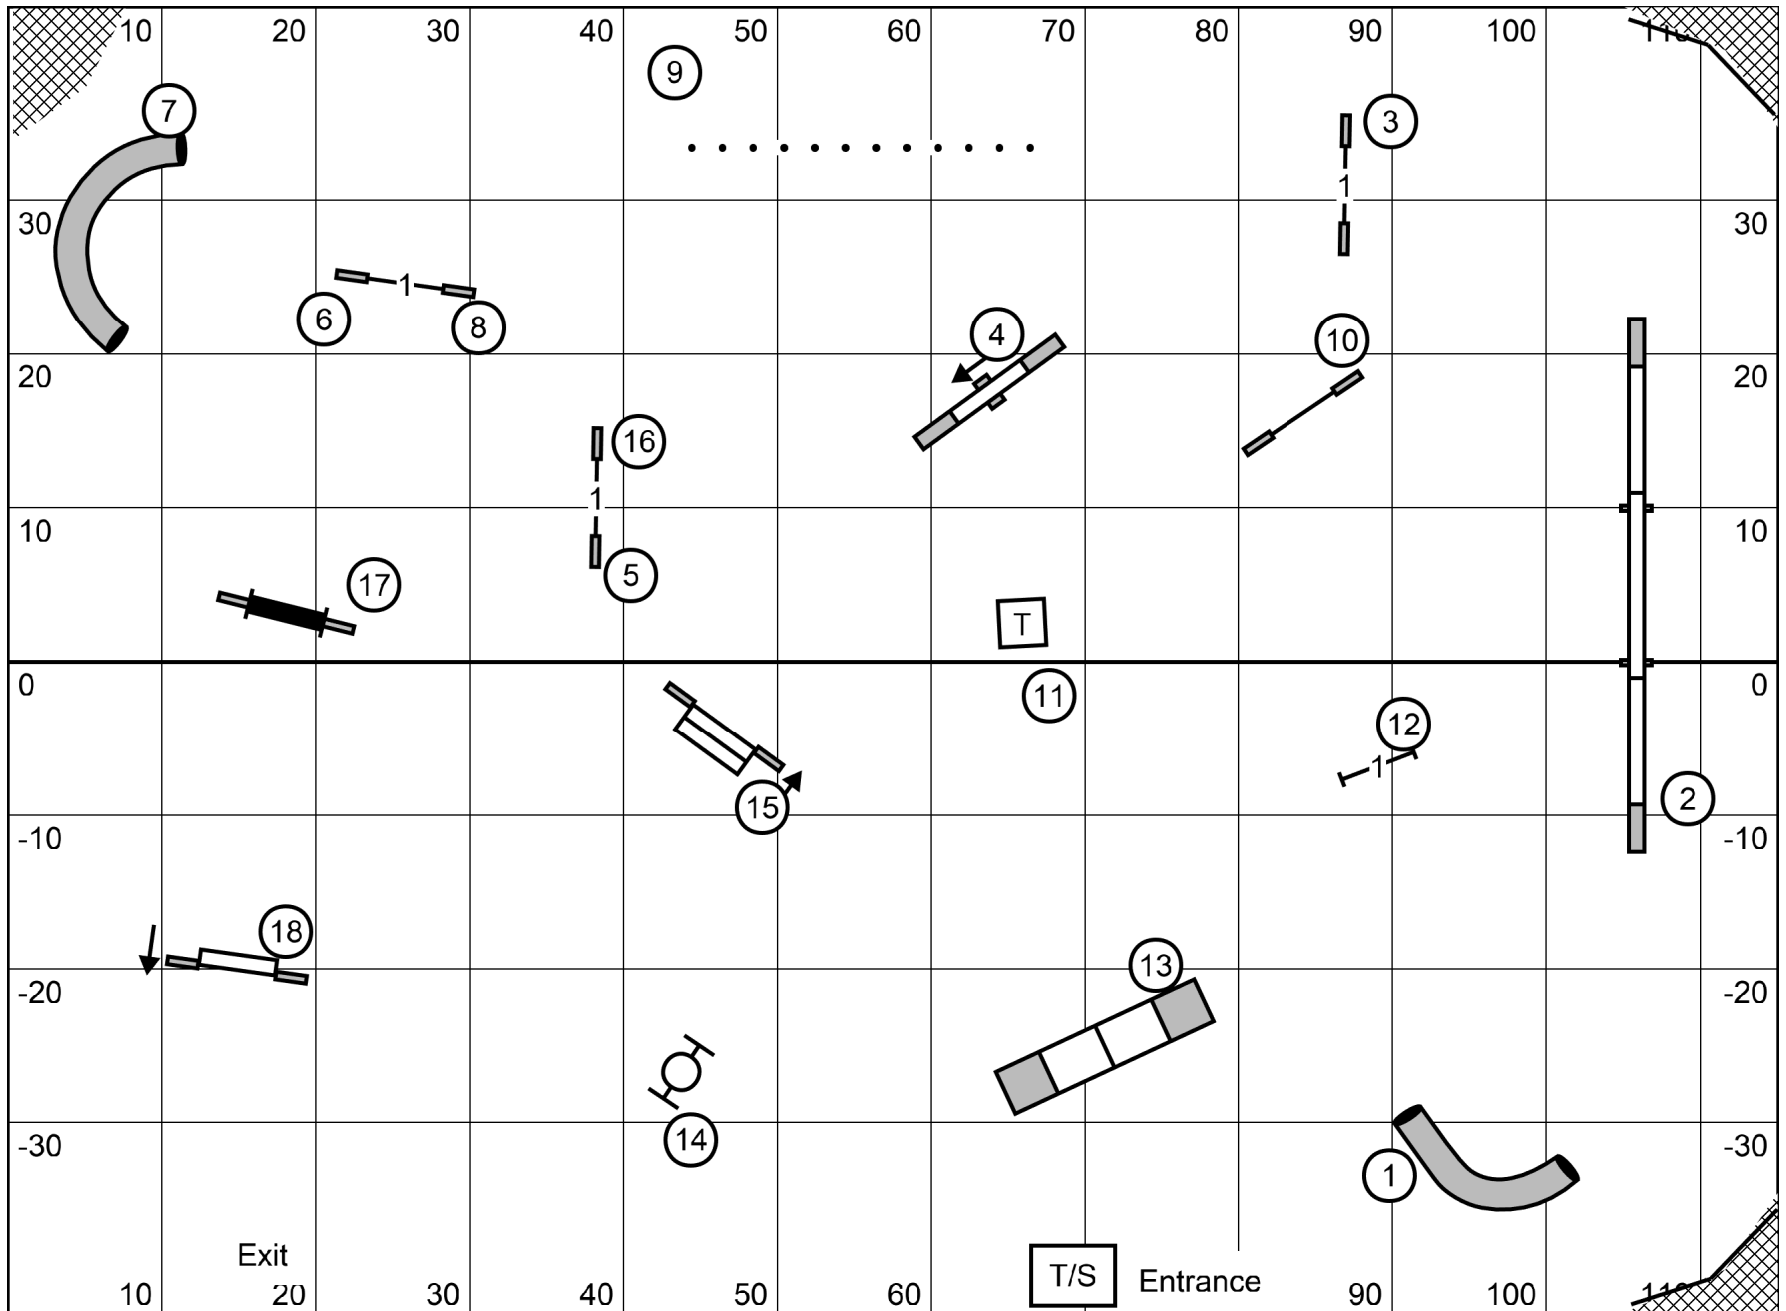

T2B

5/13/22 - Chuckanut Dog Training Club
 Mt. Vernon WA - Robin Kletke
 Indoors on dirt- 85x95

Excellent Standard

05/13/22 - Chuckanut Dog Training Assoc
 Mt. Vernon WA - Robin Kletke
 Indoors on dirt- 115x85

Open Standard

05/13/22 - Chuckanut Dog Training Assoc
 Mt. Vernon WA - Robin Kletke
 Indoors on dirt- 115x85

Novice Standard

05/13/22 - Chuckanut Dog Training Assoc
 Mt. Vernon WA - Robin Kletke
 Indoors on dirt- 115x85

Excellent Jumpers

5/13/22 - Chuckanut Dog Training Club
 Mt. Vernon WA - Robin Kletke
 Indoors on dirt- 85x95

Open Jumpers

5/13/22 - Chuckanut Dog Training Club
 Mt. Vernon WA - Robin Kletke
 Indoors on dirt- 85x95