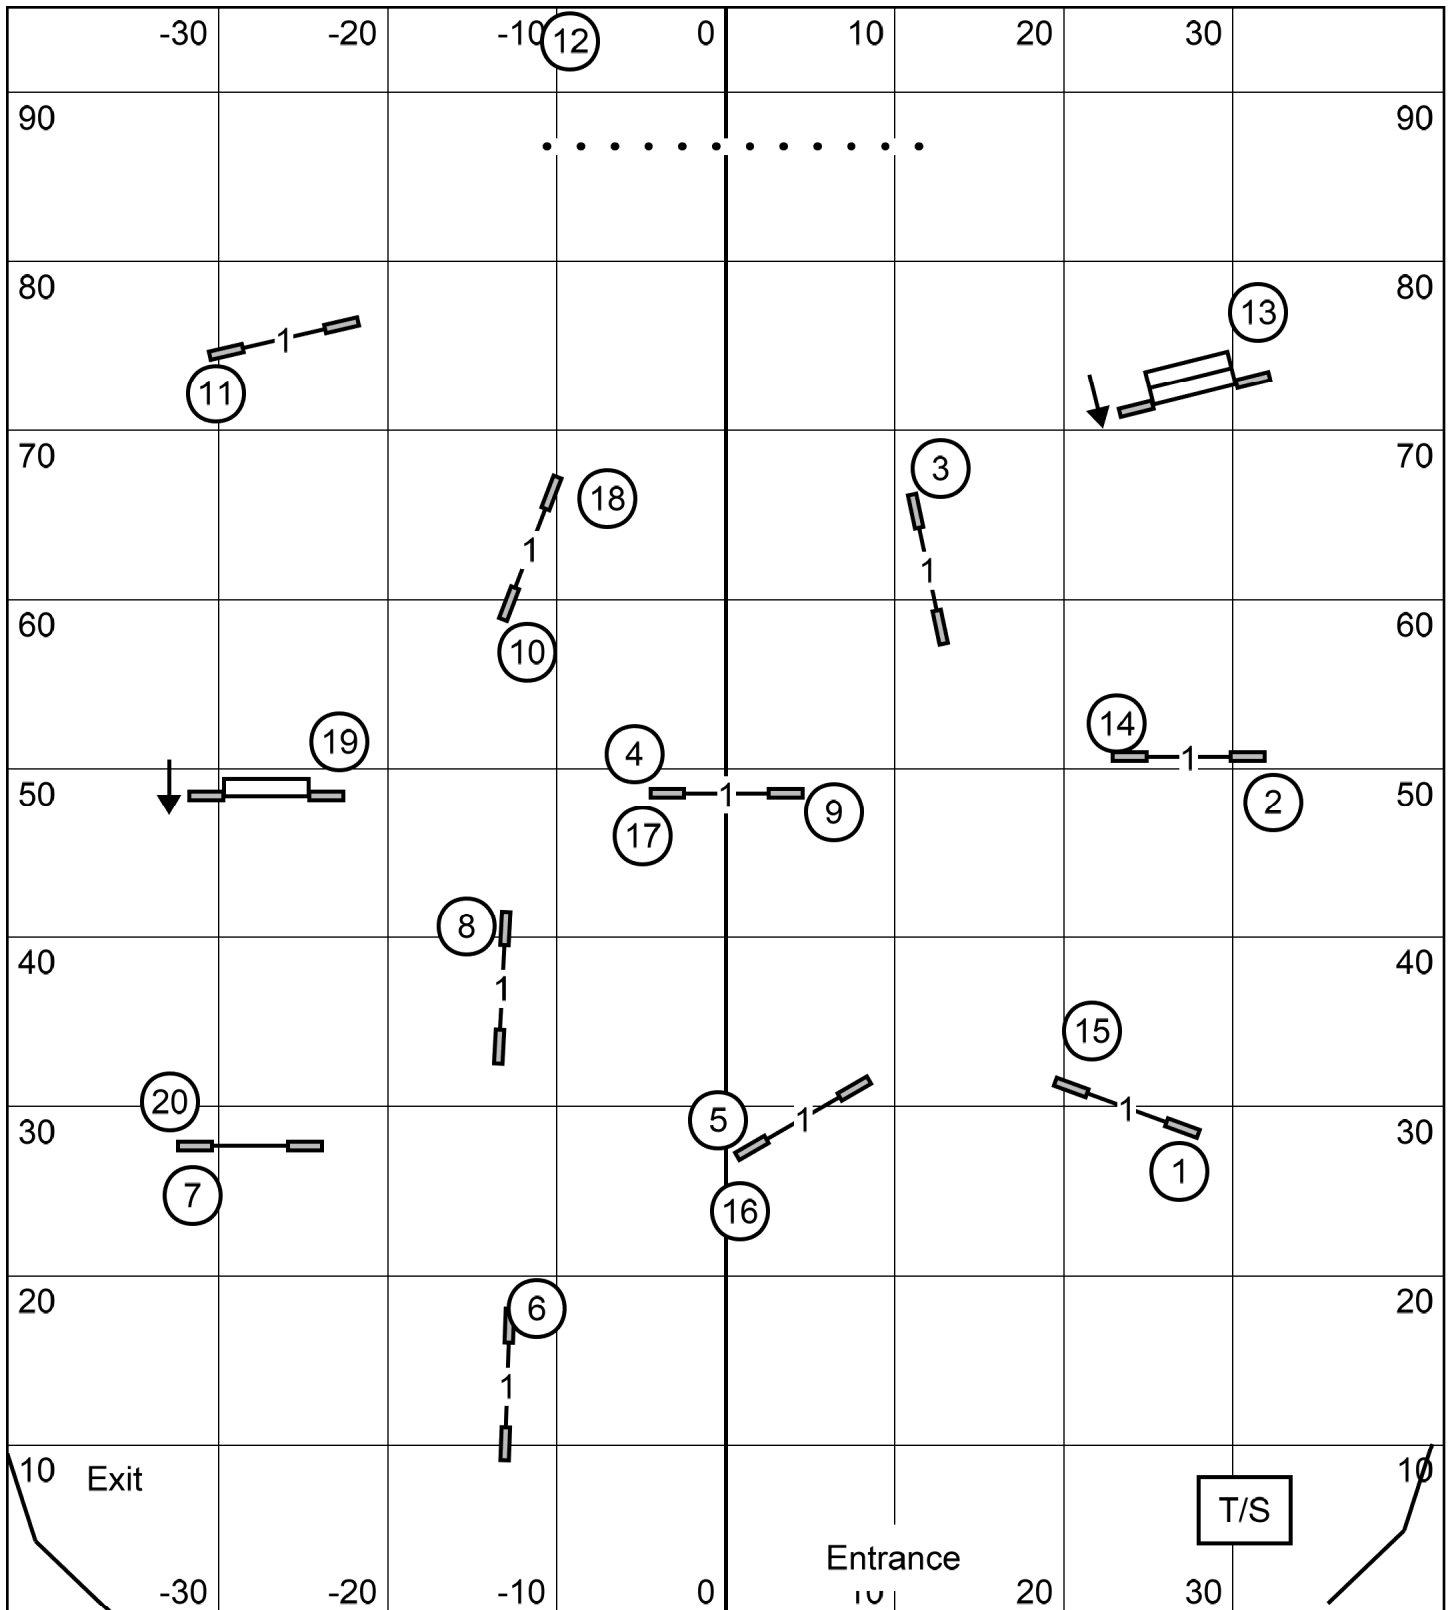

T2B

5/13/22 - Chuckanut Dog Training Club
 Mt. Vernon WA - Robin Kletke
 Indoors on dirt- 85x95

Excellent Standard

05/13/22 - Chuckanut Dog Training Assoc
 Mt. Vernon WA - Robin Kletke
 Indoors on dirt- 115x85

Open Standard

05/13/22 - Chuckanut Dog Training Assoc
 Mt. Vernon WA - Robin Kletke
 Indoors on dirt- 115x85

Novice Standard

05/13/22 - Chuckanut Dog Training Assoc
 Mt. Vernon WA - Robin Kletke
 Indoors on dirt- 115x85