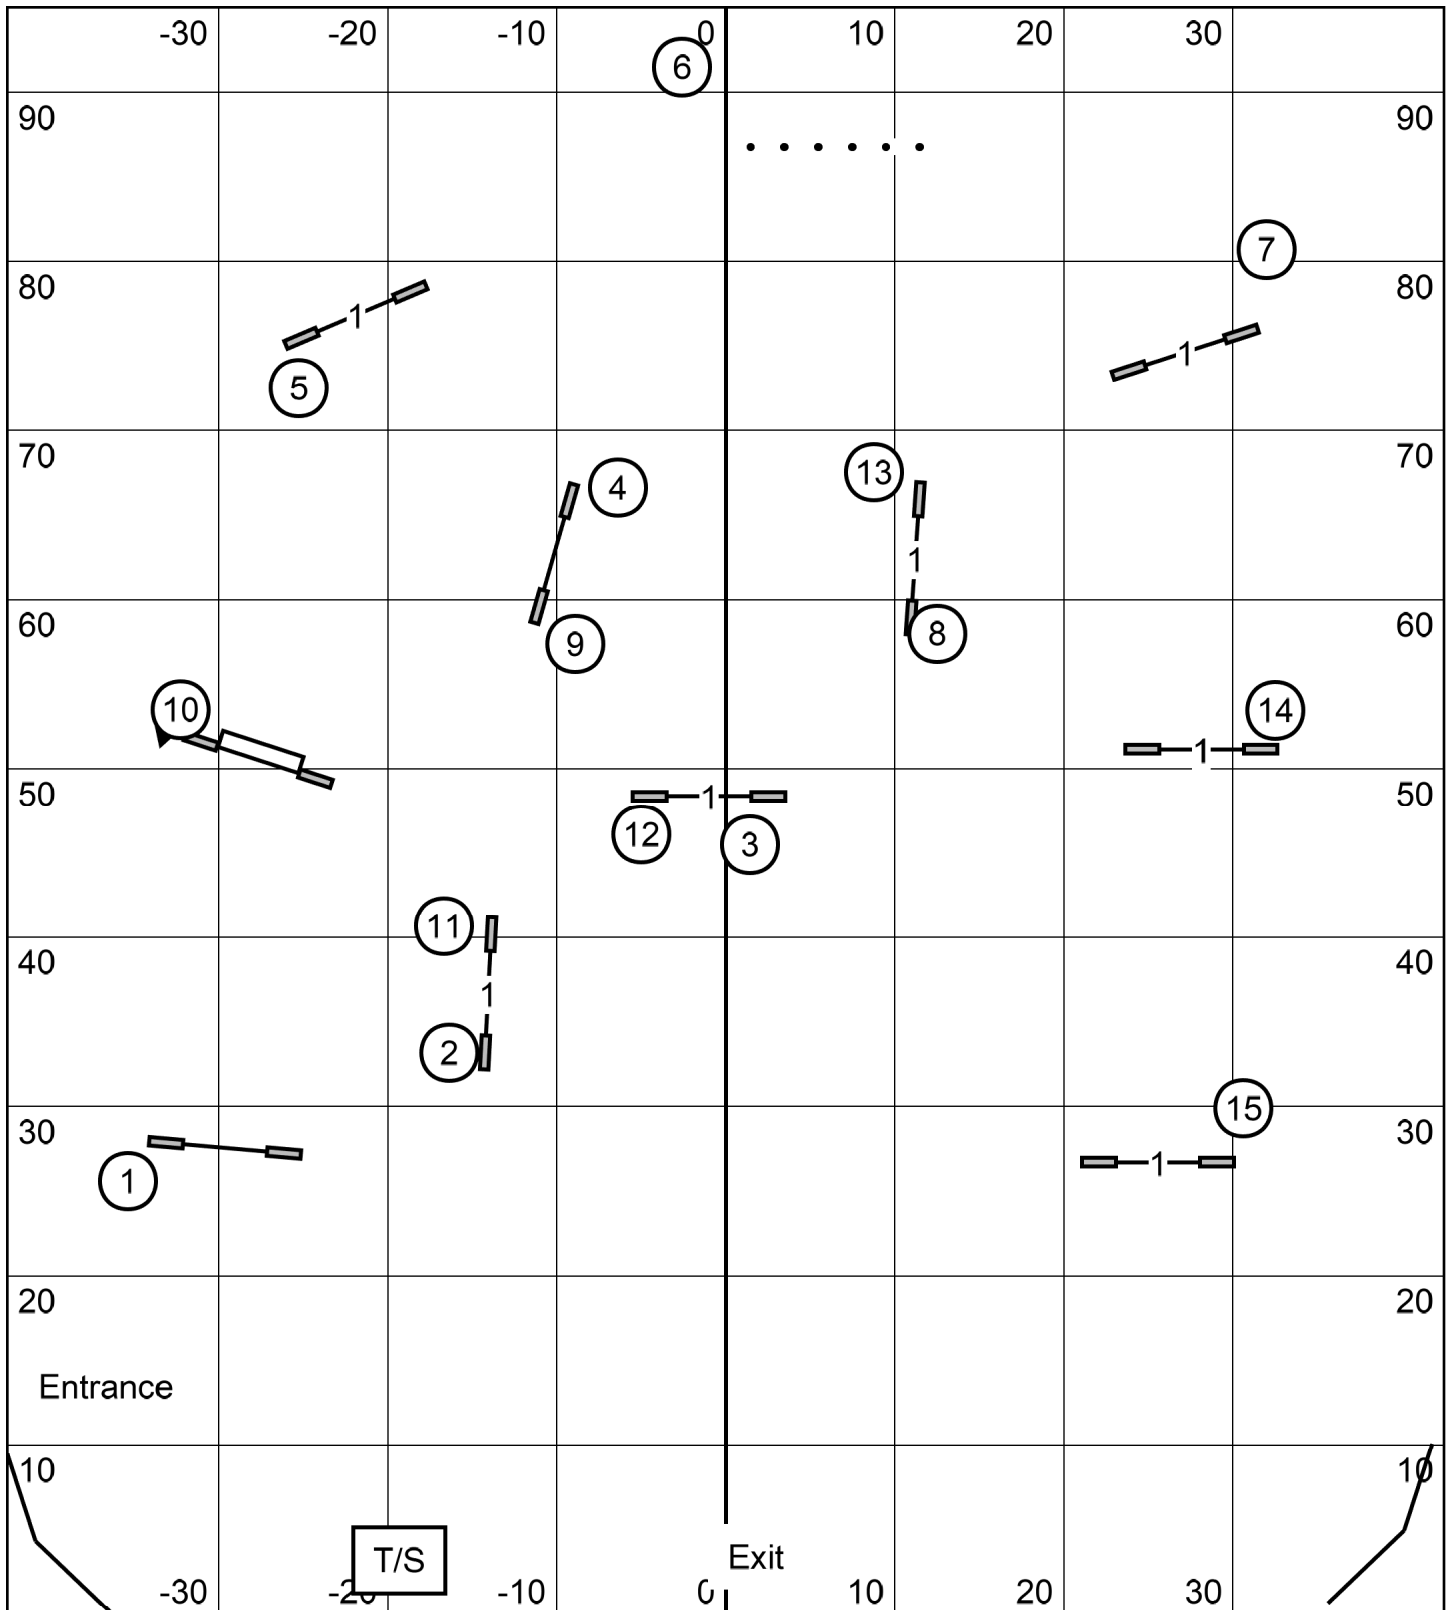

Novice Jumpers

5/13/22 - Chuckanut Dog Training Club
Mt. Vernon WA - Robin Kletke
Indoors on dirt- 85x95