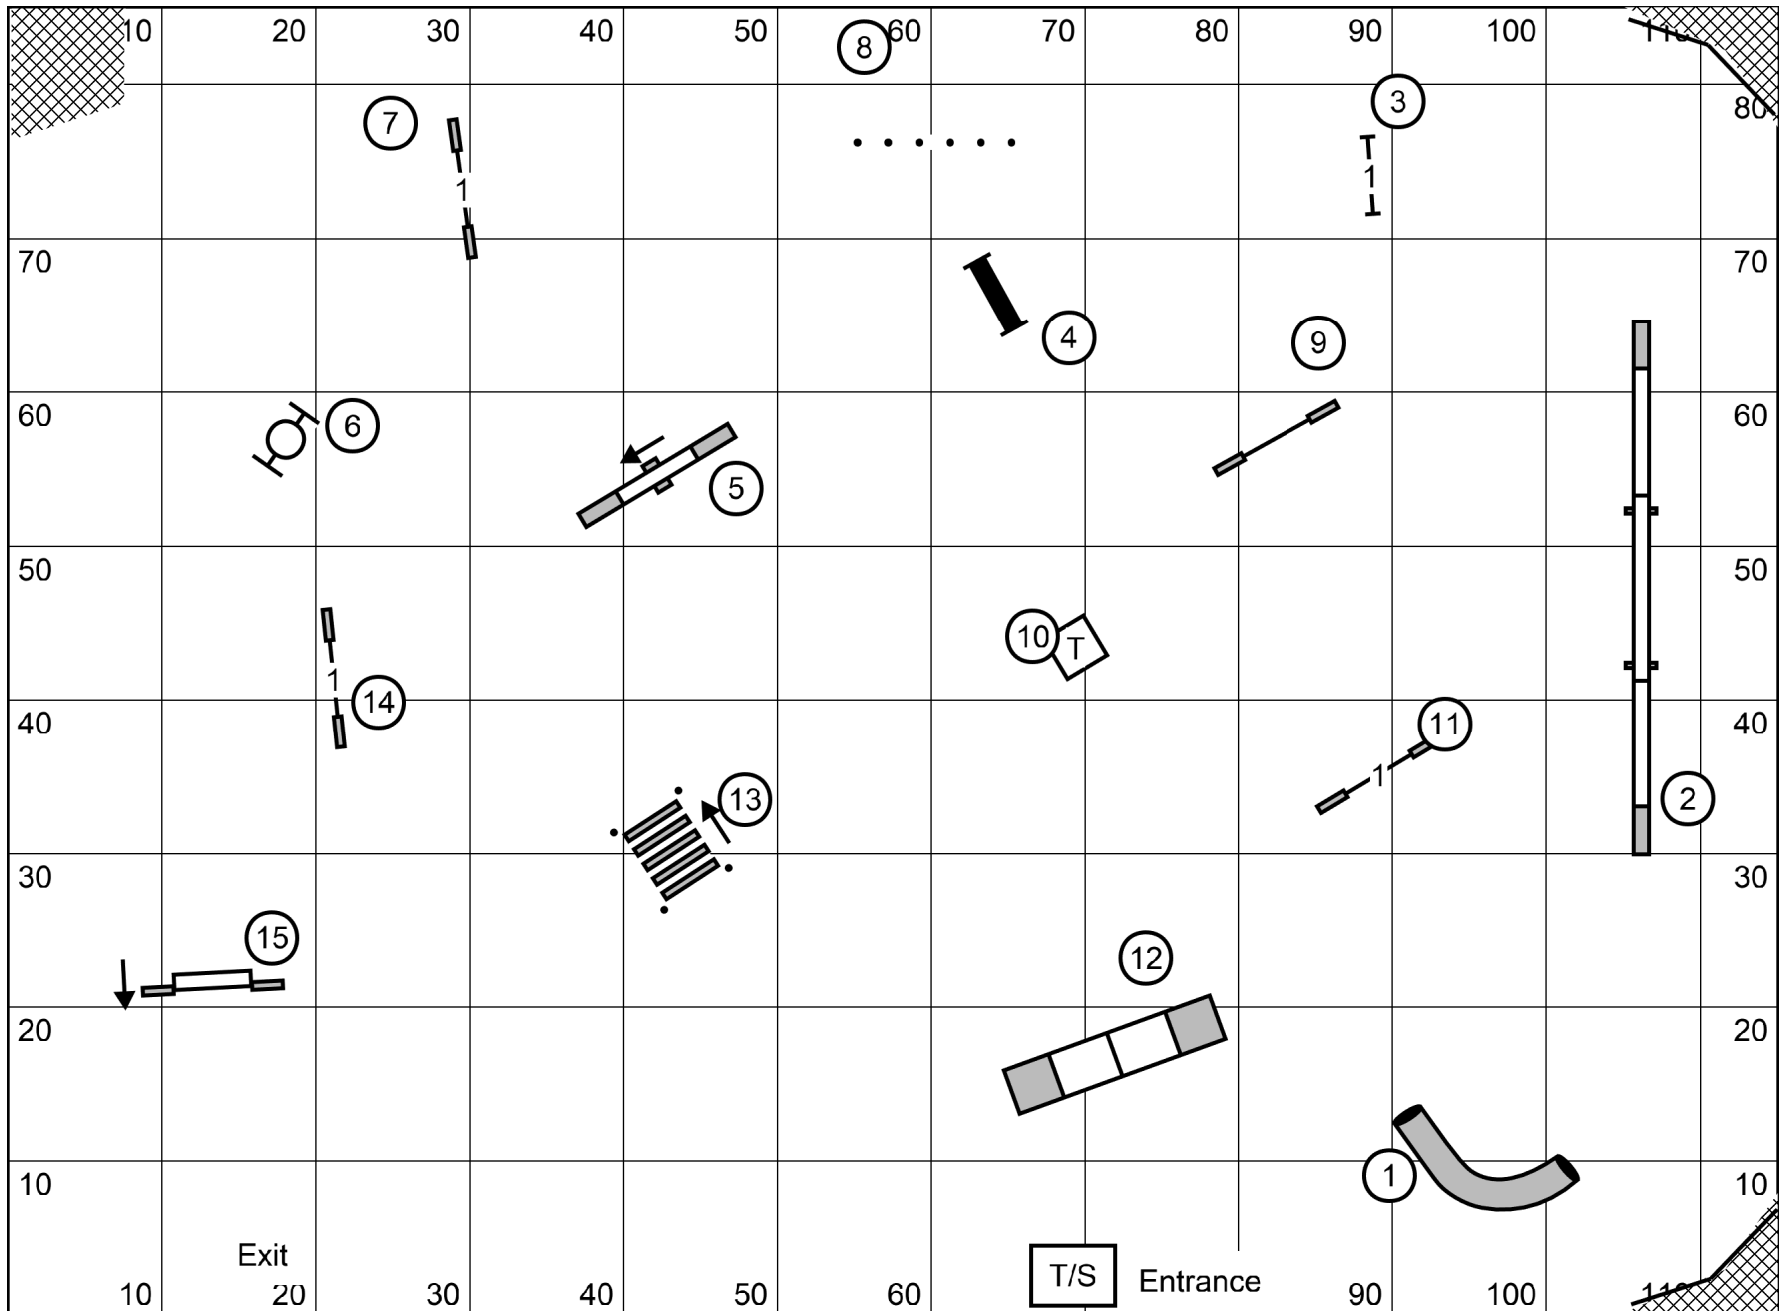

T2B

5/13/22 - Chuckanut Dog Training Club
 Mt. Vernon WA - Robin Kletke
 Indoors on dirt- 85x95

Excellent Standard

05/13/22 - Chuckanut Dog Training Assoc
 Mt. Vernon WA - Robin Kletke
 Indoors on dirt- 115x85

Open Standard

05/13/22 - Chuckanut Dog Training Assoc
 Mt. Vernon WA - Robin Kletke
 Indoors on dirt- 115x85

Novice Standard

05/13/22 - Chuckanut Dog Training Assoc
 Mt. Vernon WA - Robin Kletke
 Indoors on dirt- 115x85