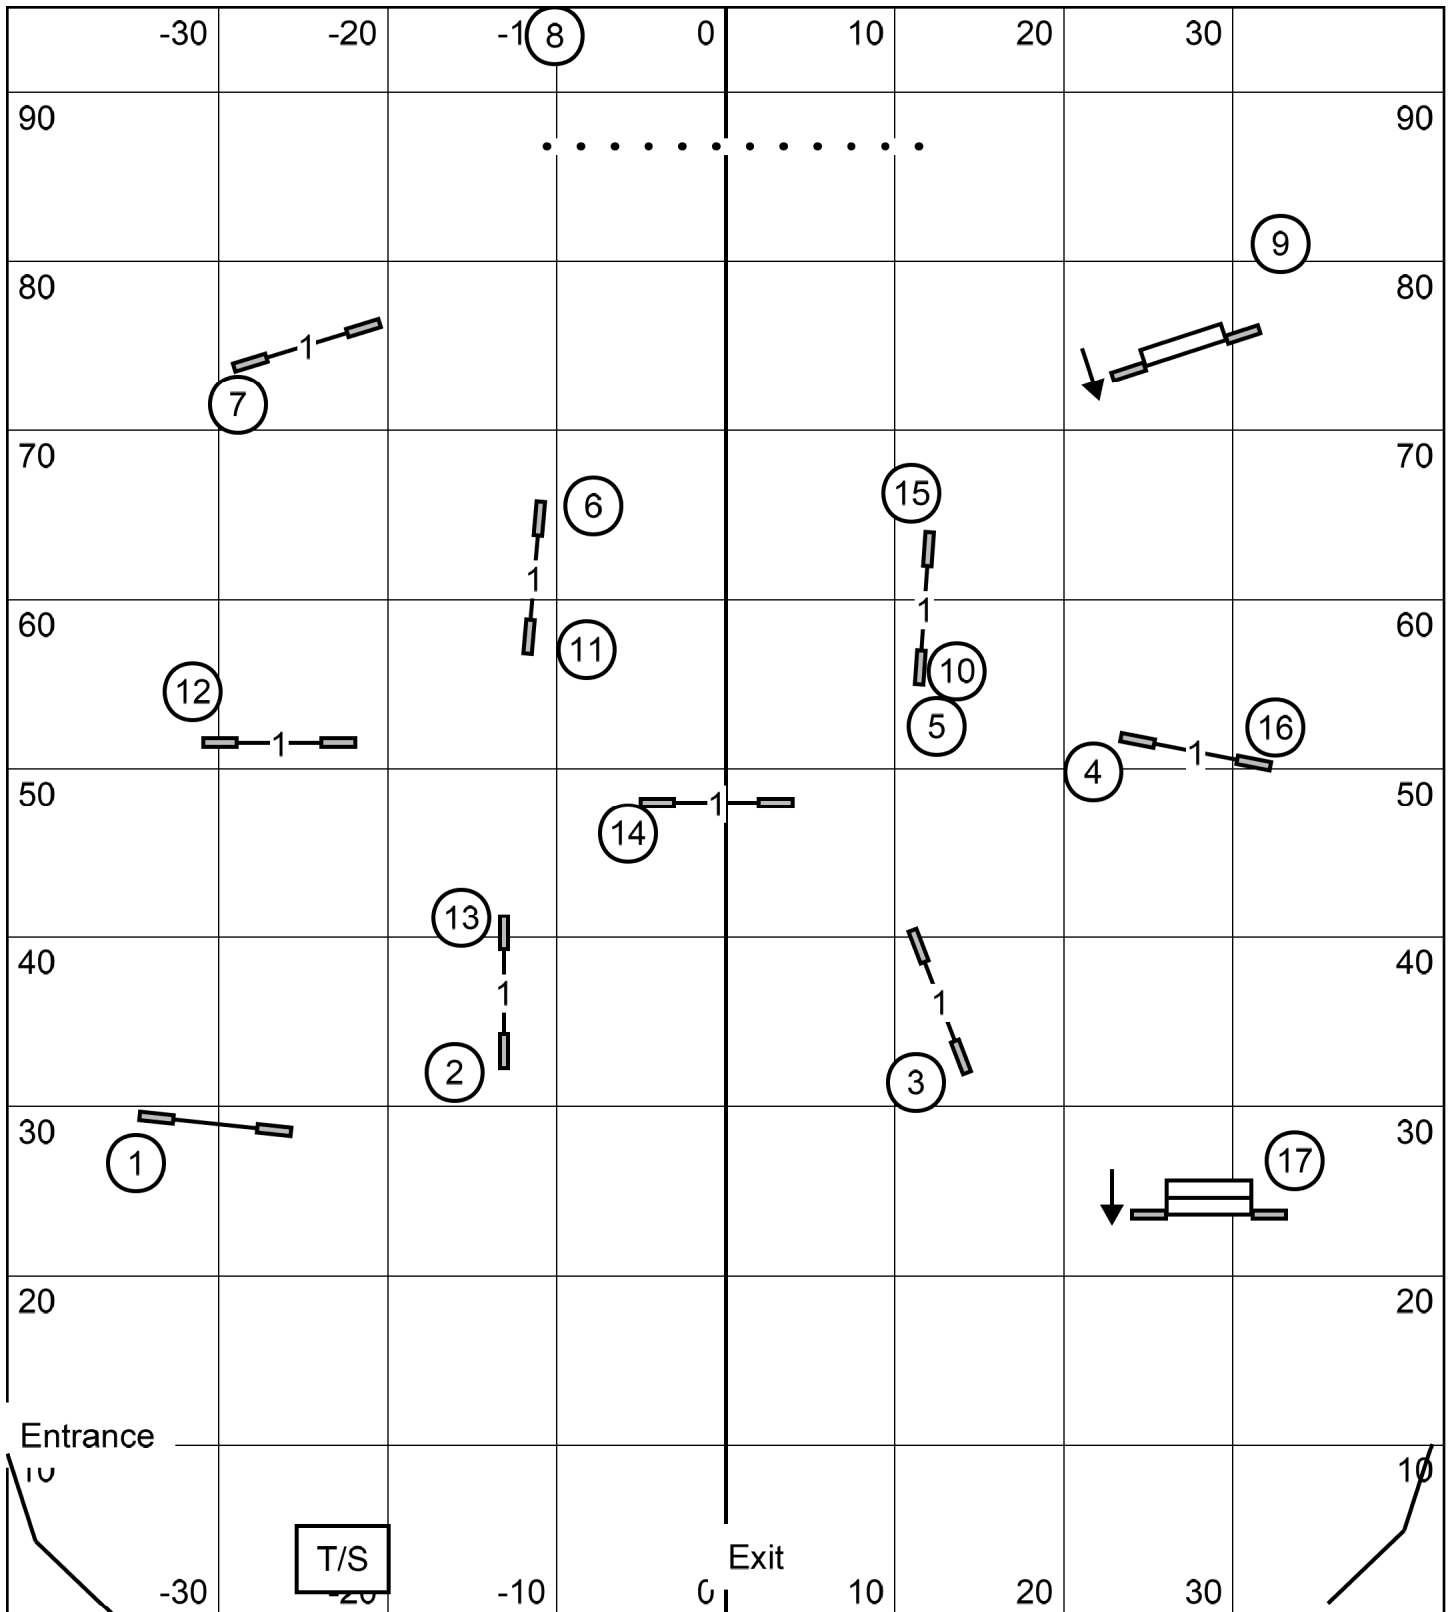

T2B

5/13/22 - Chuckanut Dog Training Club
 Mt. Vernon WA - Robin Kletke
 Indoors on dirt- 85x95

Excellent Standard

05/13/22 - Chuckanut Dog Training Assoc
 Mt. Vernon WA - Robin Kletke
 Indoors on dirt- 115x85

Open Standard

05/13/22 - Chuckanut Dog Training Assoc
 Mt. Vernon WA - Robin Kletke
 Indoors on dirt- 115x85

Novice Standard

05/13/22 - Chuckanut Dog Training Assoc
 Mt. Vernon WA - Robin Kletke
 Indoors on dirt- 115x85

Excellent Jumpers

5/13/22 - Chuckanut Dog Training Club
 Mt. Vernon WA - Robin Kletke
 Indoors on dirt- 85x95

Open Jumpers

5/13/22 - Chuckanut Dog Training Club
 Mt. Vernon WA - Robin Kletke
 Indoors on dirt- 85x95