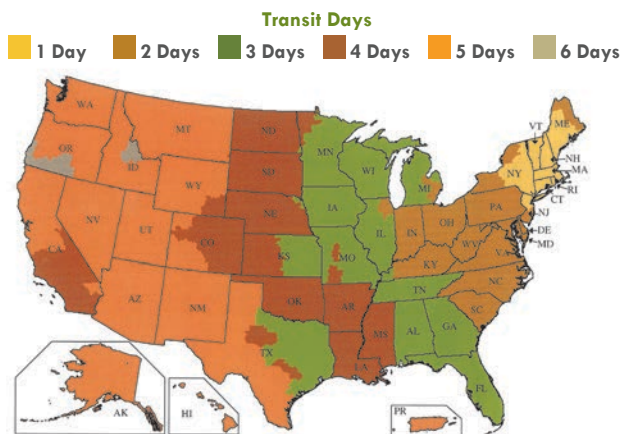

P
Pemberton
Farms
MARKETPLACE

Toll Free Phone: **1-800-551-7327**

MA: **617-876-2711**

Fax: **617-491-0055**

Online: **www.pembertonfarms.com**

2225 Massachusetts Avenue
Cambridge, MA 02140

UPS Shipping Charges

(Per Location)

Weight	UPS Ground	3-Day Air	2-Day Air
Up to 10 lbs.	$ 13.95	$ 17.95	$ 27.95
11 to 20 lbs.	$ 16.95	$ 34.95	$ 46.95
21 to 30 lbs.	$ 20.95	$ 44.95	$ 58.95
31 to 40 lbs.	$ 25.95	$ 53.95	$ 69.95
Over 41 lbs.	Please Call	Please Call	Please Call

Customer Service 1-800-551-7327

Pemberton Associates are only too happy to answer your questions and assist you in choosing the perfect gift, or help create a gift from the many items in our catalog.

Corporate Gift Services 1-800-462-1137

If your company needs gifts for special occasions, premiums or incentive programs, please call our business gift staff.

Availability & Substitutions: Most gifts are available year round. The variety of fruit used in our gift baskets may change seasonally due to quality and availability of a crop. To meet your requested delivery date, we may need to substitute an item of equal or greater value without notification.

Perfect Delivery Guarantee: We guarantee arrival in perfect condition to the addresses given on your order. (Sorry, but we cannot guarantee orders for which we are given an incorrect or incomplete address.)

Pricing: We at Pemberton Farms feel that we give the greatest value for your dollar in the business. Prices are subject to change at anytime without notice.

Delivery & Shipping Information

Shipments: All deliveries outside greater Boston are packed securely in one of our Pemberton Farms Gift Boxes. All items are shipped by the following business day or when you would prefer. All of our gifts are shipped via UPS Ground Service (unless otherwise noted in our catalog). UPS 2nd Day Air is available and needed for some gifts (see perishable shipping below). Air rates

are expensive but due to the weight and large size of many of our gifts, are necessary. Remember UPS can only approximate the day of delivery. Please consult our Standard Delivery Map to determine the number of shipping days to your destination.

Local Courier Service: Our local courier service will deliver your gifts the same day or next day to many towns and cities in the greater Boston area. Call for a list of locations and pricing information.

Outside Continental 48 United States: Shipments to Alaska, Hawaii and Puerto Rico are delivered via UPS 2nd Day Air; please add an additional $10.00 per gift to our 2nd Day Air Rates. Foreign and Canadian deliveries require additional handling and postage and are shipped via US POSTAL SERVICE with limited guarantees. Please call our Customer Service Department for details.

Perishable Shipping: To ensure freshness, perishable gifts need to arrive within 2 to 3 business days of shipping. Perishable items include fruit baskets, meats and some baked goods. Warm climates, time of year, and travel time will determine if 2nd Day Air is needed. Please consult the Standard Delivery Map to determine number of days in transit via UPS ground service. Any questions, please talk with our customer service department.

Shipping Weight: Please note that the weight of our fruit baskets are for total gift weight including packaging; actual weight of contents only will be less.

By Law, all wine and liquor gifts must be ordered by and delivered to persons of legal age within Massachusetts.