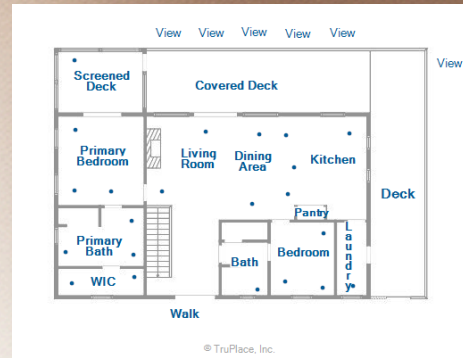

## 675 Seldom Scene Place

Escape to the mountains of West Virginia in this spacious, handicap-accessible 4-bedroom, 3-full bath retreat offering comfort, beauty, and incredible views. The main level features a stunning great room with a fireplace and soaring windows that frame the panoramic mountain scenery, opening directly onto an inviting upper deck. A gourmet kitchen, dining area, laundry room, and both a primary bedroom and guest bedroom—each with its own ensuite bath—provide convenience and luxury. Beautiful hardwood floors flow throughout the main level, complemented by porcelain tile in the kitchen and bathrooms. A stairlift provides easy access to the daylight lower level, which offers a large family room with a kitchenette and its own cozy fireplace, two additional bedrooms, a generous full bath, ample closets, and a sizable storage room. With comfortable carpeting throughout and walk-out access to a spacious stamped-concrete patio, this level is perfect for relaxing or entertaining.

**FOR 24/7 INTERACTIVE FLOOR PLAN VISIT:**  
<https://tour.truplace.com/property/4133/140056/>