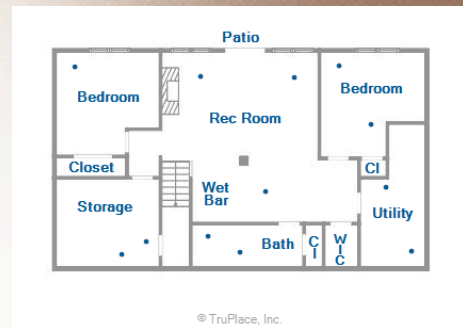

## 675 Seldom Scene Place

Escape to the mountains of West Virginia in this spacious, handicap-accessible 4-bedroom, 3-full bath retreat offering comfort, beauty, and incredible views. The main level features a stunning great room with a fireplace and soaring windows that frame the panoramic mountain scenery, opening directly onto an inviting upper deck. A gourmet kitchen, dining area, laundry room, and both a primary bedroom and guest bedroom—each with its own ensuite bath—provide convenience and luxury. Beautiful hardwood floors flow throughout the main level, complemented by porcelain tile in the kitchen and bathrooms. A stairlift provides easy access to the daylight lower level, which offers a large family room with a kitchenette and its own cozy fireplace, two additional bedrooms, a generous full bath, ample closets, and a sizable storage room. With comfortable carpeting throughout and walk-out access to a spacious stamped-concrete patio, this level is perfect for relaxing or entertaining.