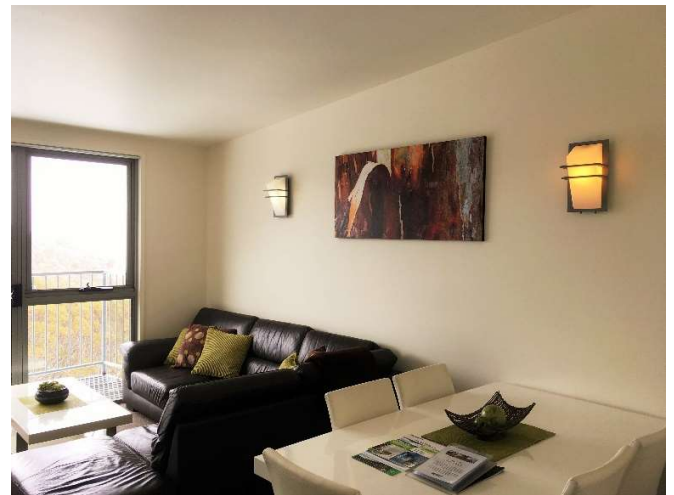

Bedding Configuration –

- Bedroom 1 with split king bed & single bed
- Bedroom 2 with split king bed

accom@alpineaccom.com

0409327237

www.alpineaccom.com