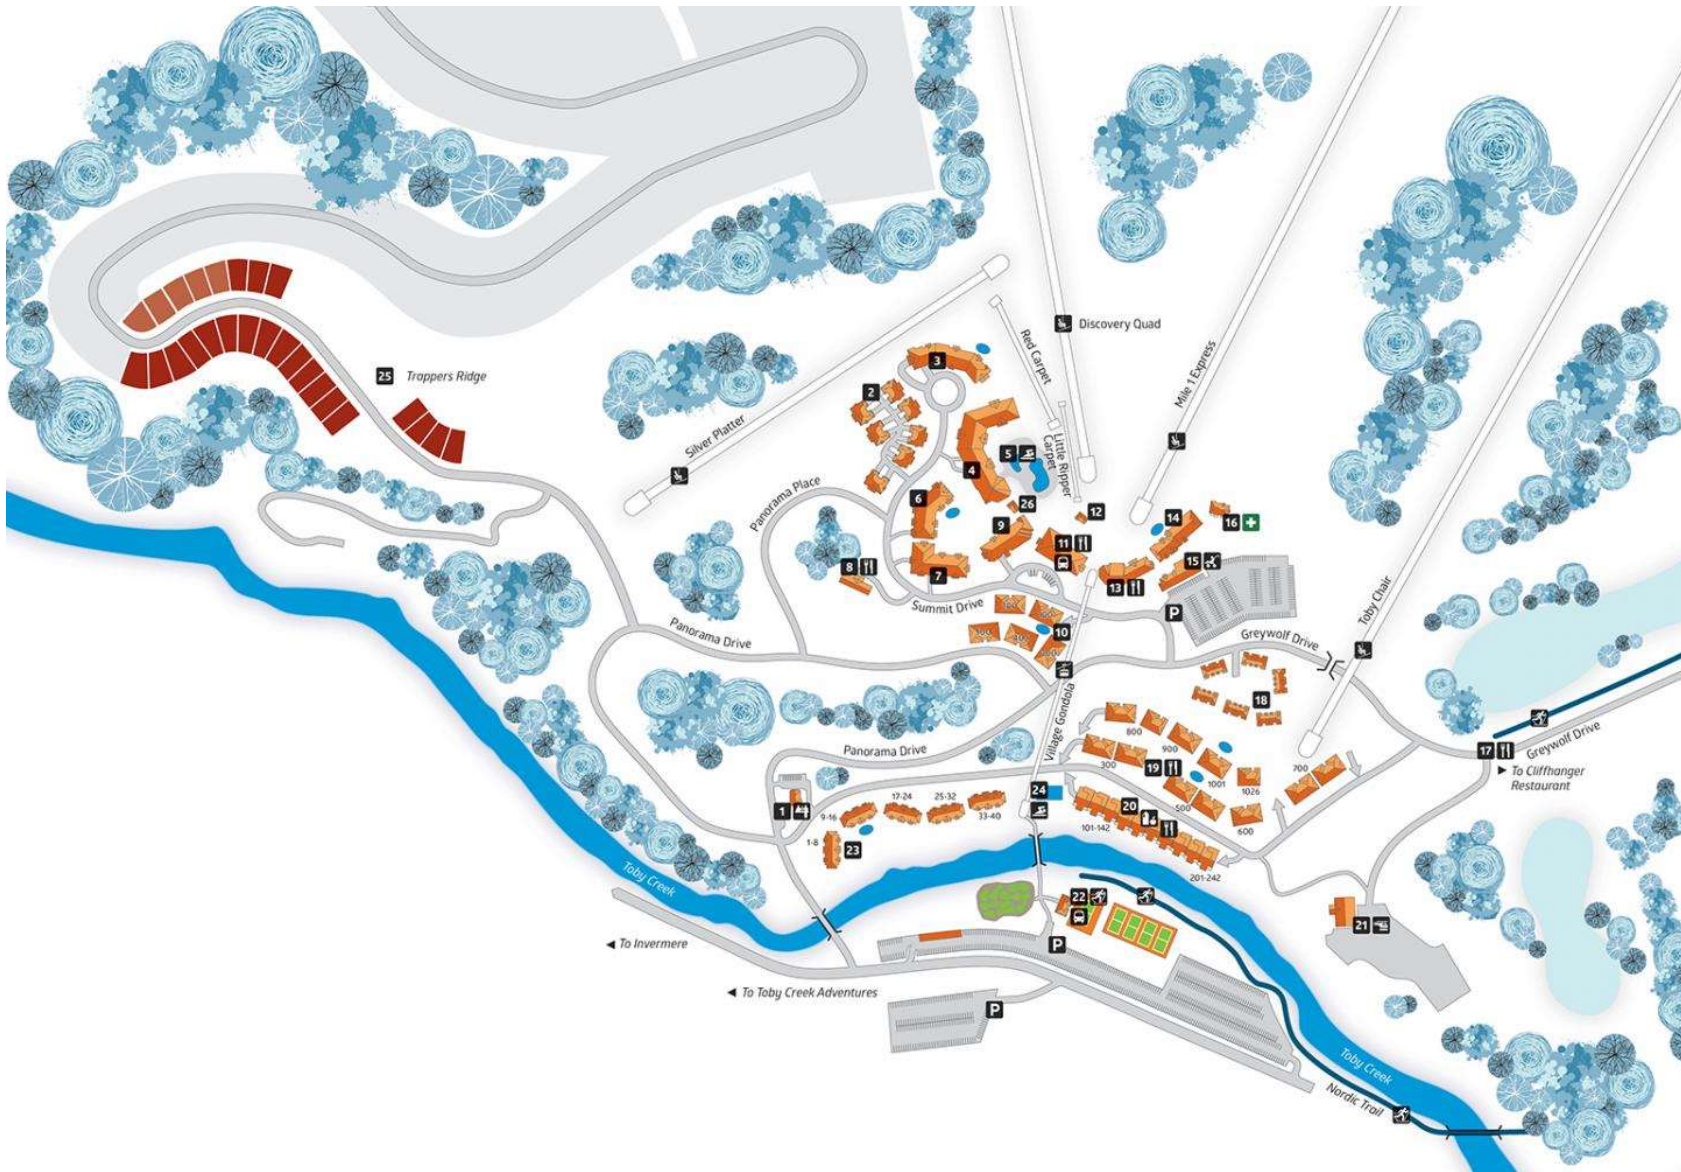

— VILLAGE MAP —

1. **Central Check-In**
2. **Hearthstone Townhomes**
3. **Taynton Lodge**
4. **Panorama Springs Lodge**
5. **Panorama Springs Pools**
6. **1000 Peaks Summit**
7. **1000 Peaks Lodge**
8. **Earl Grey Lodge**  
*Cabin Family Restaurant*
9. **Tamarack Lodge**  
*Lusti's Mountain Outfitters (coffee shop, equipment rentals/repairs)*
10. **The Lookout Townhomes**
11. **Ski Tip Lodge**  
*Great Hall, Toques & Tracks (retail shop), Guest Services, Tickets, Ski & Ride Centre, Invermere shuttle bus departure point*
12. **Ski Cabin & Demo Centre**
13. **Pine Inn North (Rooms 327-427)**  
*Restaurant ElevenFifty, T-Bar & Grill, Picnic Cafe*
14. **Pine Inn South (Rooms 102-326, 501-512)**  
*Pure Massage (spa), sauna, fitness rooms, Mountain Air Physiotherapy, Panorama Real Estate*
15. **Conference Centre/Childcare**  
*Copper Crown A & B conference rooms, Conrad Kain and Earl Grey boardrooms, Wee Wascals Childcare*
16. **First Aid/Ski Patrol**
17. **Greywolf Golf Course**  
*Greywolf Clubhouse, Cliffhanger Restaurant*
18. **Aurora Townhomes**
19. **Horsethief Lodge** *Jackpine Pub*
20. **Toby Creek Lodge**  
*Thunderbird Pizza, General Store, liquor store, Creekside room, Timeshare office*
21. **RK Heliski & Choppers Landing Restaurant**
22. **Nordic Centre**  
*Tickets, cross-country ski, snowshoe and fat-tire bike rentals*
23. **Riverbend Townhomes**
24. **Toby Pool (summer only)**
25. **Trappers Ridge**
26. **Saffire Cabin**