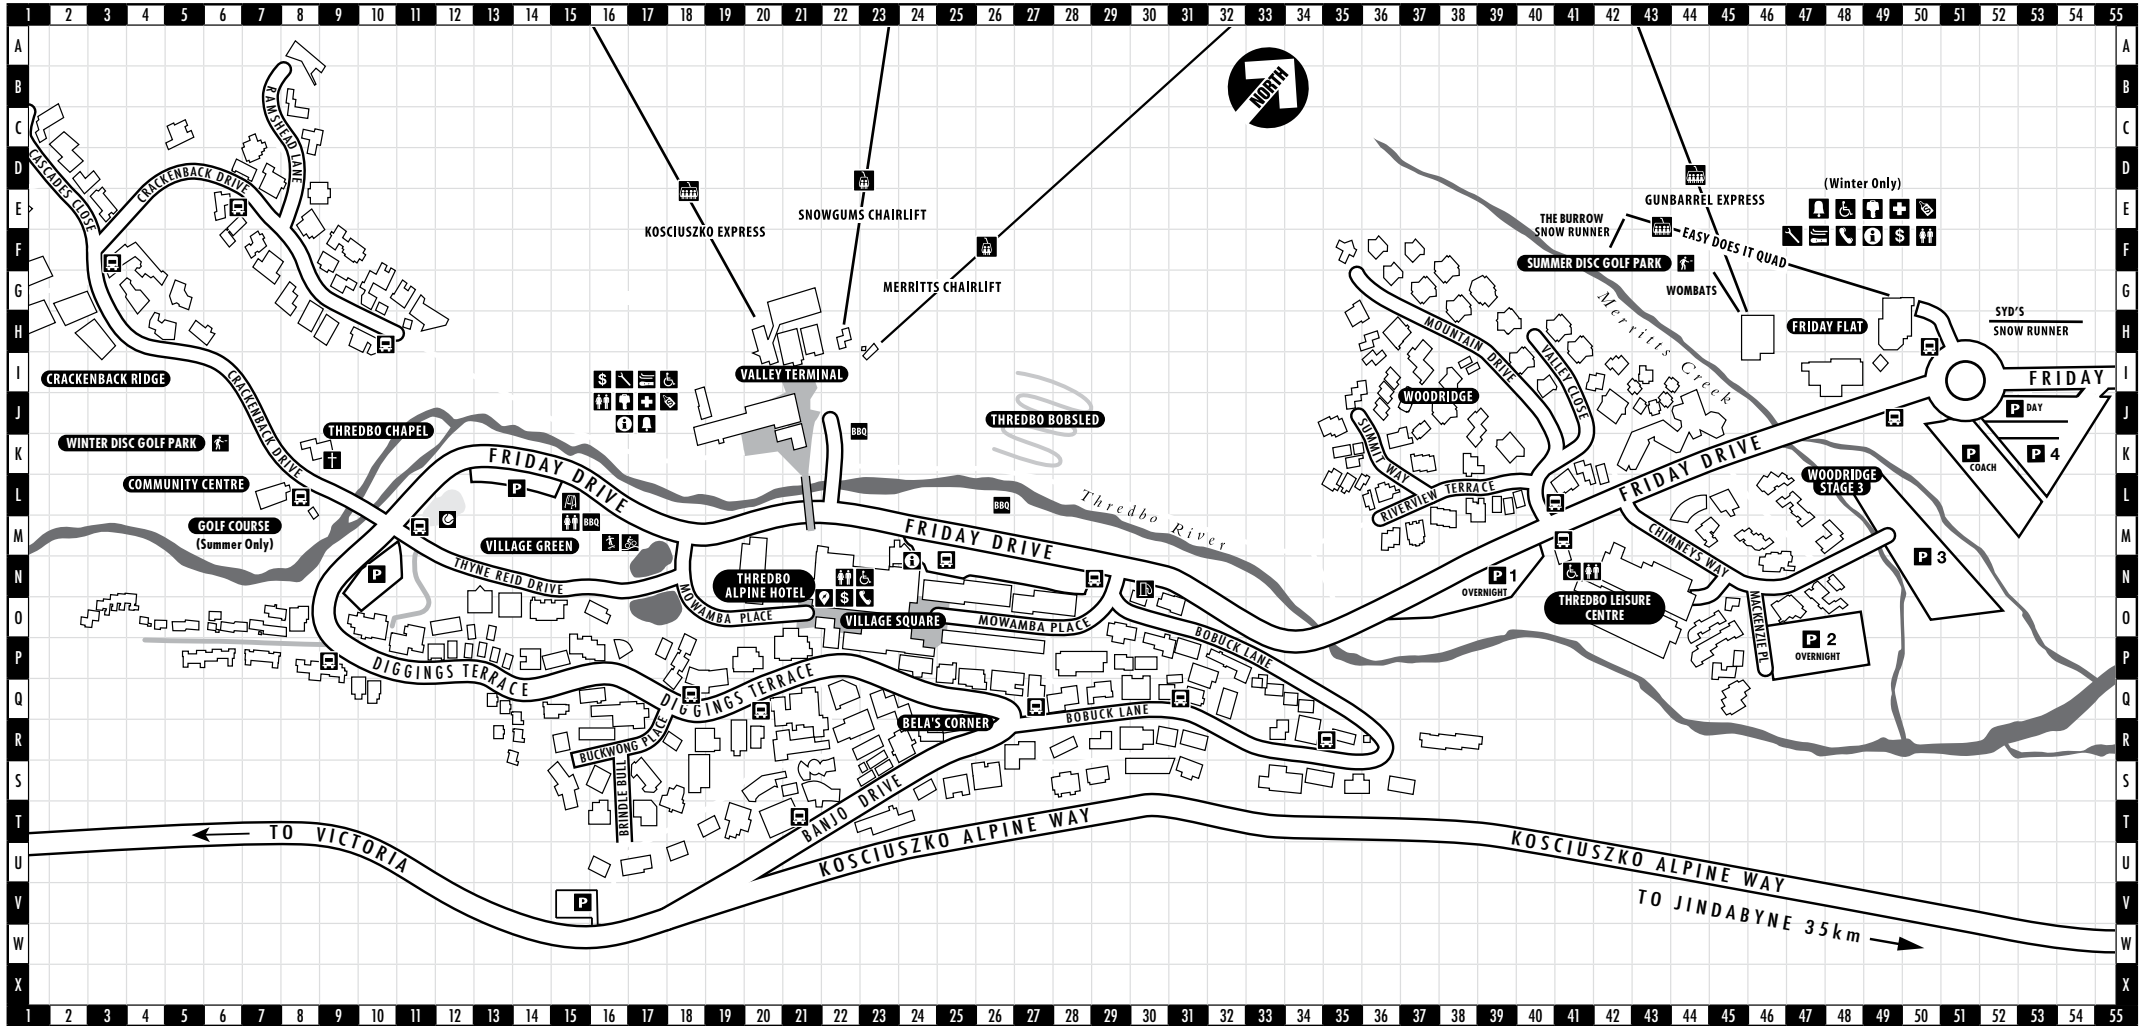

VILLAGE GUIDE

year round reservations 1300 020 589

Information	Service Station	Toilets	ATM	Snow Sports School	Courtesy Tools	Ski Patrol	Ski & Board Rental	Parking	Lockers	Shuttle Bus Stop	Disabled Toilets	Guest Services	Public Phone	Free BBQ	Play Ground	Tennis Courts	Pump Track	Skate Park	Disc Golf Course	Tesla Charge Station

Information presented is correct at the time of printing, May 2018. However, Kosciuszko Thredbo Pty Ltd ABN 95 000 139 015 reserves the right to change at anytime without notice, specifications of activities, times, prices or any other information set out in this guide without incurring obligation.
Kosciuszko Thredbo Pty Ltd, PO Box 92, Thredbo NSW 2625. Tel (02) 6459 4100 Fax (02) 6459 4101. Thredbo is in the Kosciuszko National Park.