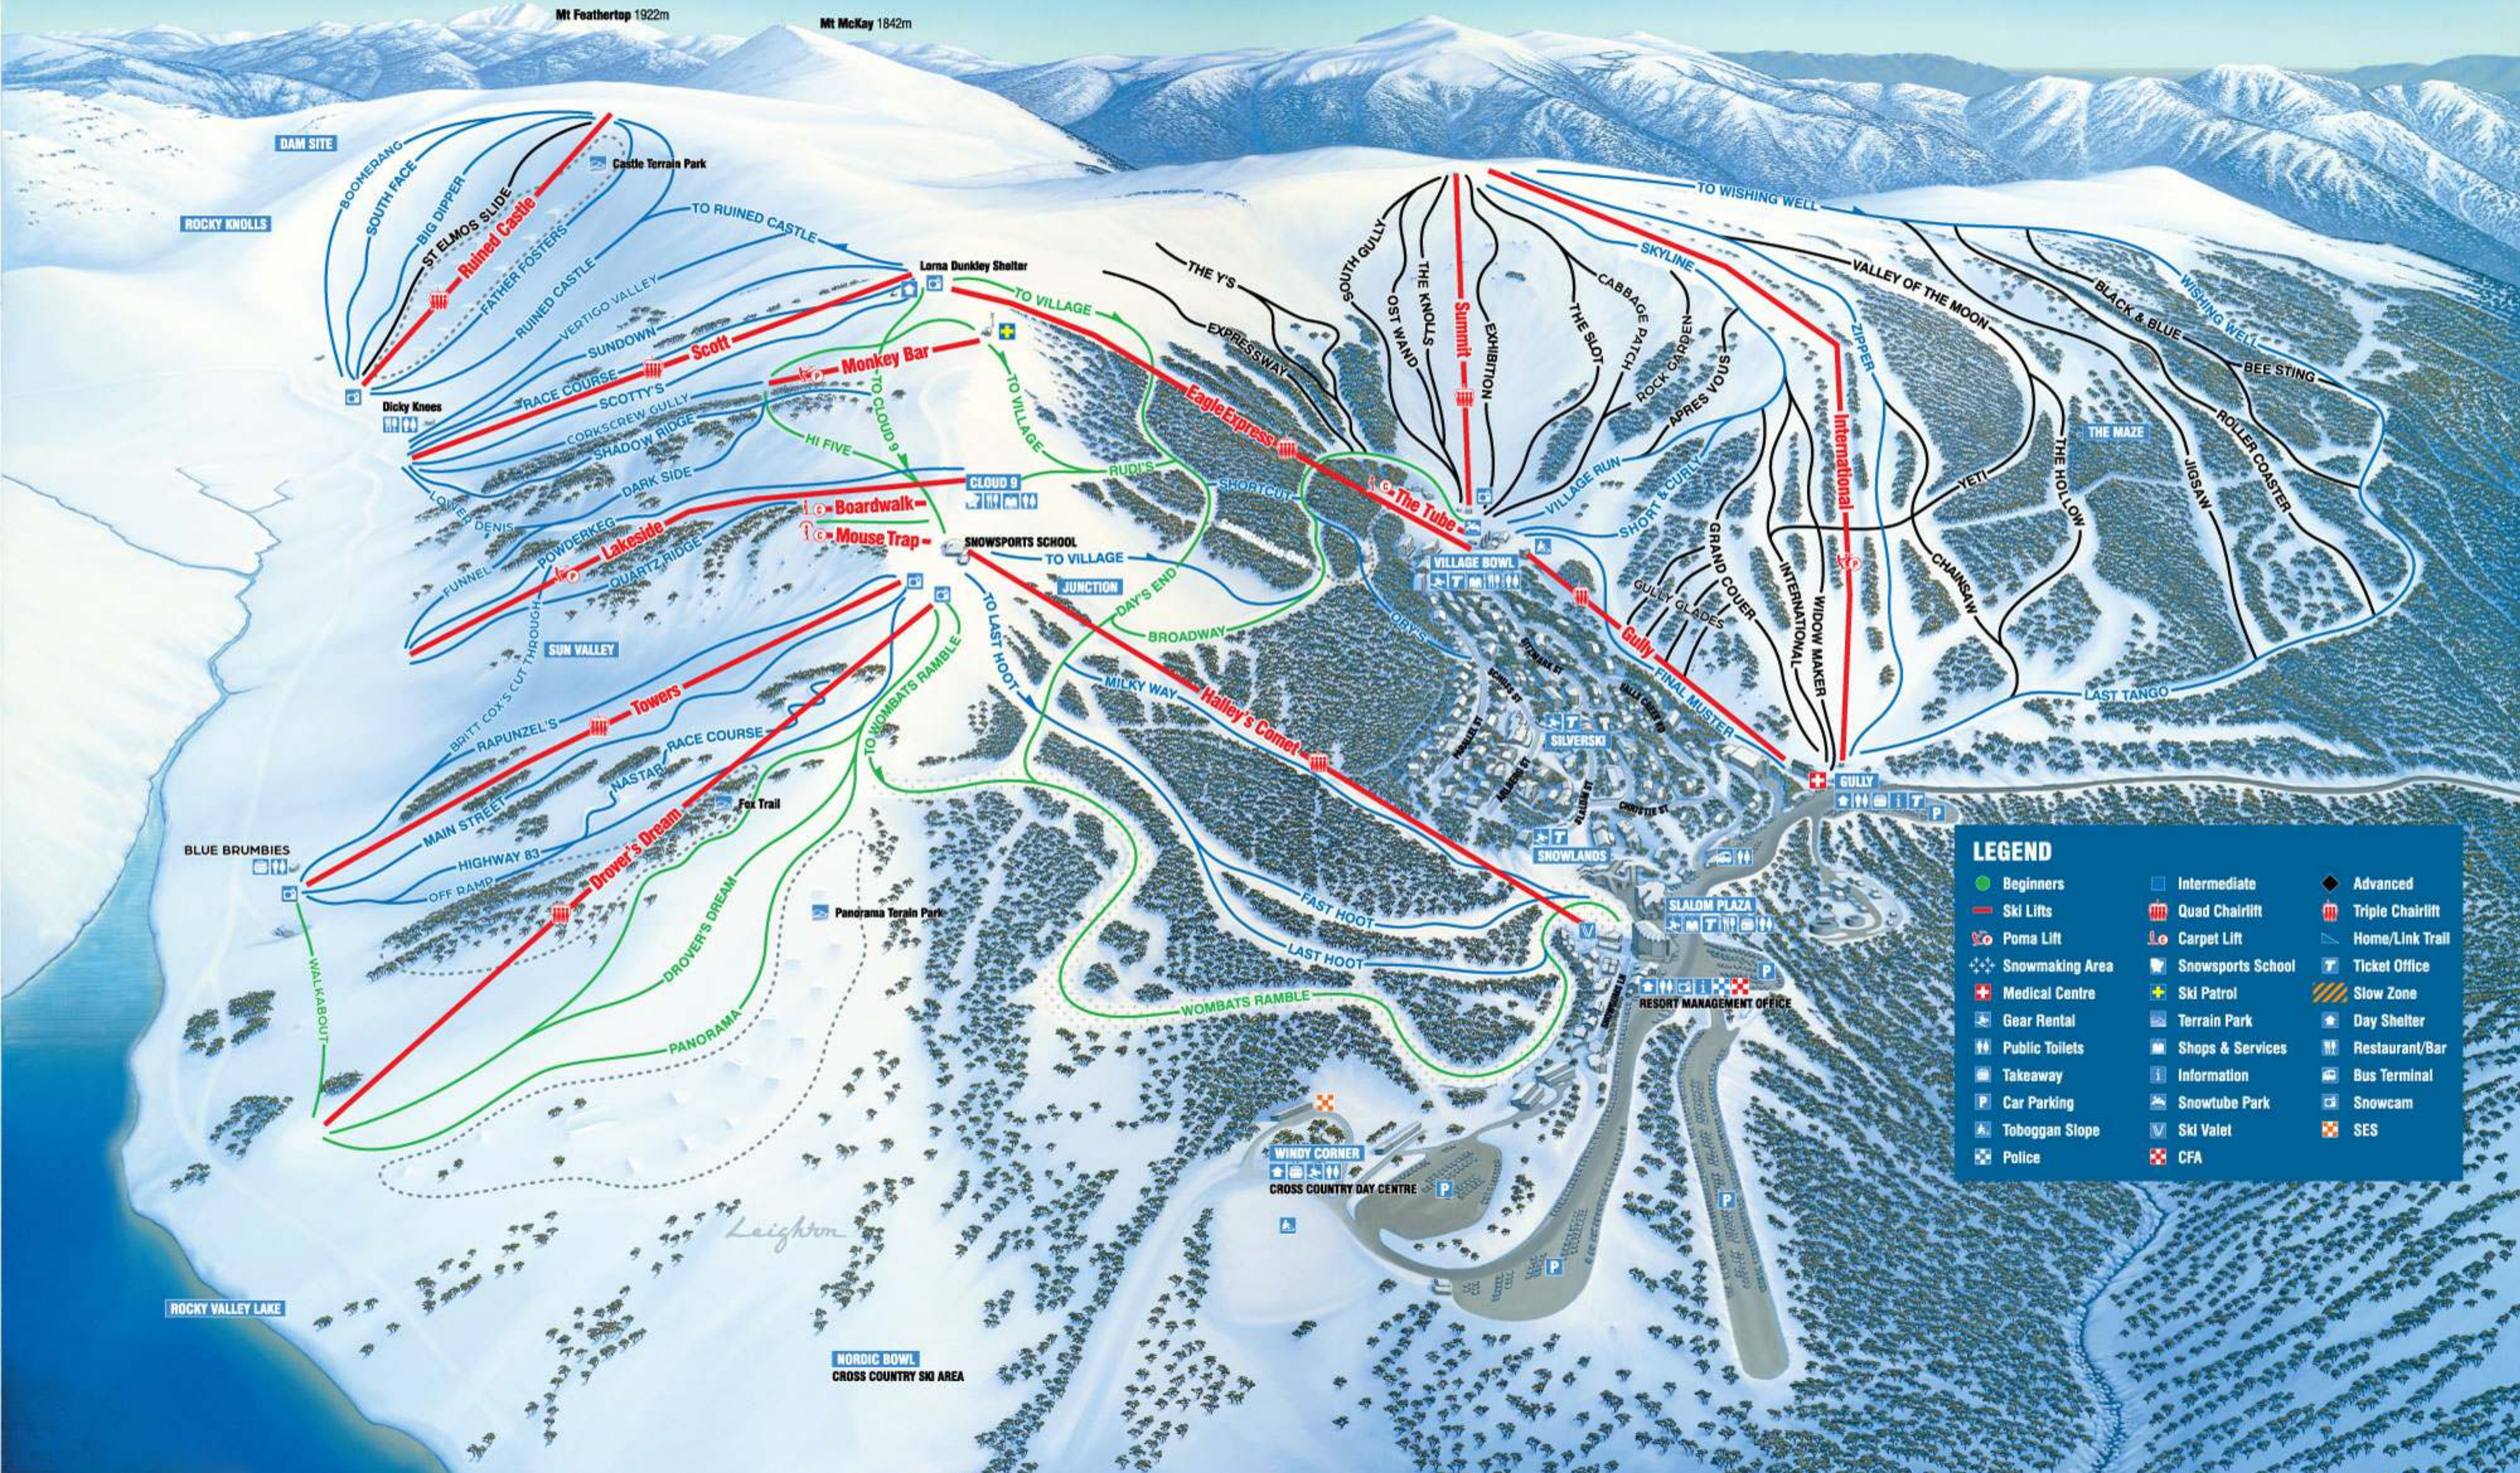

Mt Feathertop 1922m

Mt McKay 1842m

LEGEND

Beginners	Intermediate	Advanced
Ski Lifts	Quad Chairlift	Triple Chairlift
Poma Lift	Carpet Lift	Home/Link Trail
Snowmaking Area	Snowsports School	Ticket Office
Medical Centre	Ski Patrol	Slow Zone
Gear Rental	Terrain Park	Day Shelter
Public Toilets	Shops & Services	Restaurant/Bar
Takeaway	Information	Bus Terminal
Car Parking	Snowtube Park	Snowcam
Toboggan Slope	Ski Valet	SES
Police	CFA	

DAM SITE

ROCKY KNOLLS

BOOMERANG
SOUTH FACE
BIG DIPPER
ST ELMOS SLIDE
Ruined Castle
FATHER FOSTERS
RUINED CASTLE
VERTIGO VALLEY
SUNDOWN
RACE COURSE
SCOTT'S
CORKSCREW GULLY
SHADOW RIDGE
LOWER DENIS
DARK SIDE

Lorna Dunkley Shelter
TO VILLAGE
TO CLOUD 9
HI FIVE
RUDI'S
SHORTCUT
Eagle Express
The Tube

Boardwalk
Mouse Trap
SNOWSPORTS SCHOOL
TO VILLAGE
JUNCTION
DAY'S END
BROADWAY
MILKY WAY
Halley's Comet

Lakeside
QUARTZ RIDGE
FUNNEL
POWDERKEG
SUN VALLEY
BRITT COX'S CUT THROUGH
RAPUNZEL'S
Towers
NASTAR
RACE COURSE
Fox Trail

BLUE BRUMBIES
MAIN STREET
HIGHWAY 83
OFF RAMP
Drover's Dream
PANORAMA
WALKABOUT
Panorama Terrain Park

TO WOMBATS RAMBLE
TO LAST HOOT
WOMBATS RAMBLE
FAST HOOT
LAST HOOT

WINDY CORNER
CROSS COUNTRY DAY CENTRE
TO WISHING WELL
SKYLINE
VALLEY OF THE MOON
BLACK & BLUE
WISHING WELL
BEE STING
ROLLER COASTER
JIGSAW
THE HOLOW
YETI
CHAIRSAW
INTERNATIONAL
WIDOW MAKER
INTERNATIONAL
GULLY

VILLAGE BOWL
VILLAGE RUN
CABBAGE PATCH
THE SLOT
EXHIBITION
Summit
SOUTH GULLY
THE KNOLLS
OST WAND
ROCK GARDEN
APRES VOUS
SHORT & CURLY
GRAND COUVER
GULLY GLADES
FINAL MUSTER
SNOWLANDS
SLALOM PLAZA
RESORT MANAGEMENT OFFICE

TO WISHING WELL
VALLEY OF THE MOON
BLACK & BLUE
WISHING WELL
BEE STING
ROLLER COASTER
JIGSAW
THE HOLOW
YETI
CHAIRSAW
INTERNATIONAL
WIDOW MAKER
INTERNATIONAL
GULLY

TO WISHING WELL
VALLEY OF THE MOON
BLACK & BLUE
WISHING WELL
BEE STING
ROLLER COASTER
JIGSAW
THE HOLOW
YETI
CHAIRSAW
INTERNATIONAL
WIDOW MAKER
INTERNATIONAL
GULLY

TO WISHING WELL
VALLEY OF THE MOON
BLACK & BLUE
WISHING WELL
BEE STING
ROLLER COASTER
JIGSAW
THE HOLOW
YETI
CHAIRSAW
INTERNATIONAL
WIDOW MAKER
INTERNATIONAL
GULLY

ROCKY VALLEY LAKE

NORDIC BOWL
CROSS COUNTRY SKI AREA