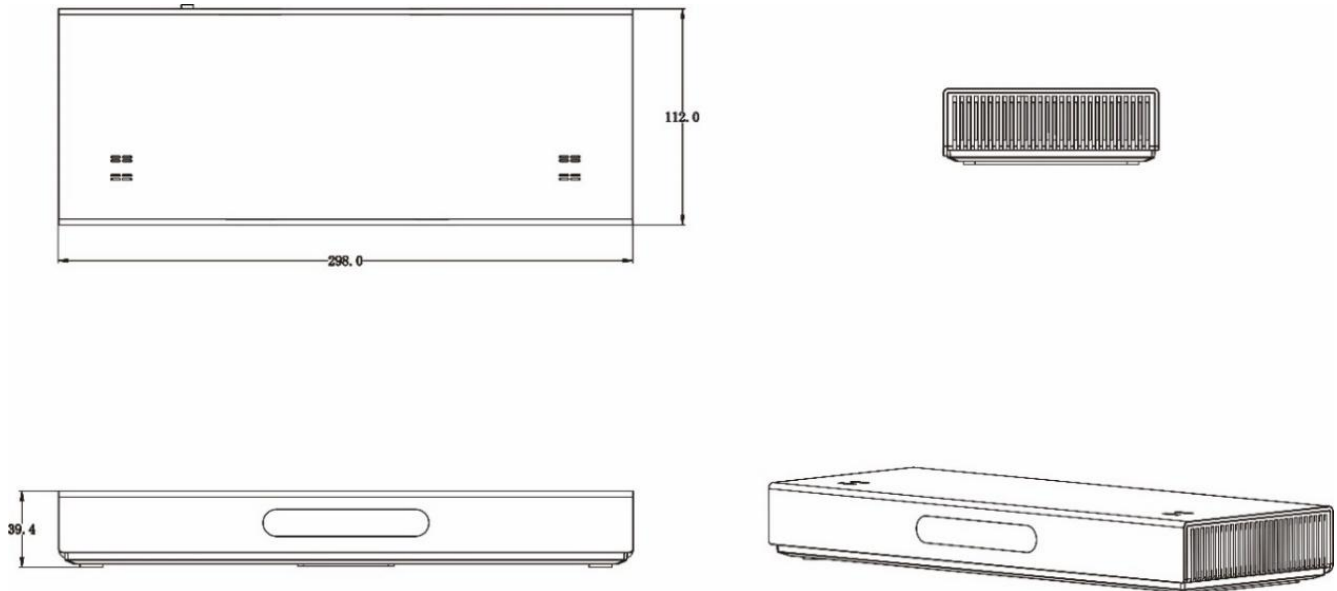

Ripa C20 Intelligent Meeting Orchestrator

Pan	-170°~+170°
Tilt	-30°~+90°
Pan Speed	0.1 ~ 60°/s
Tilt Speed	0.1~30°/s
Preset Speed	Pan: 60°/s, Tilt: 30°/s
Preset Quantity	User can set 255 presets (10 via IR remote control)

PRODUCT DEMENSION