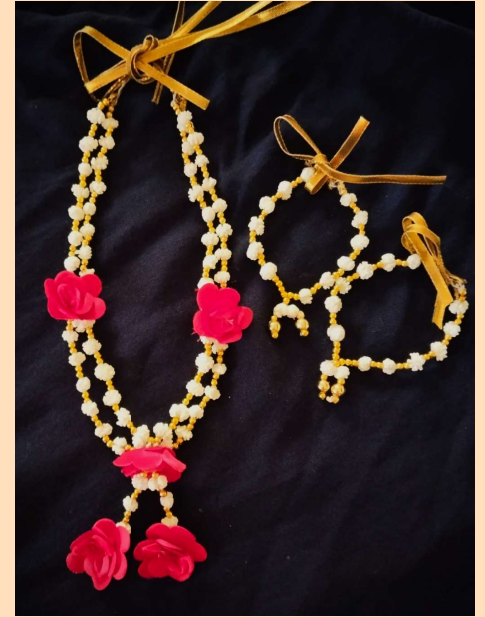

Spectrum Artifacts

*Festive Creative
Articles*

 9998728589

 9998008944

 8128674841

SPECTRUM ARTIFACTS

SPECTRUM ARTIFACTS

Spectrum Artifacts

स्फेटरथम वरुतलवतुतु

Spectrum Artifacts

Spectrum Artifacts

Ladies:

- Nath - 100/-
- Bindi - 100/-
- 1 side closure - 150/-
- 2 Bangles - 175/-
- Ring - 100/-
- Earrings - 100/-
- Mangalsutra - 200/-
- Chinch box - 200/-
- Necklace - 250/-
- Waist strap - 250/-
- Panjan - 150/-
- Saree pin - 100/-

Mens:

- Ring - 100/-
- Necklace - 250/-
- Bouquet - 200/-
- Watch - 150/-
- Bracelet - 150/-
- Broch - 150/-

Kids:

- Crown, side closure, necklace, wrist band, Flute - 500/- onwards

9998728589

9998008944

8128674841