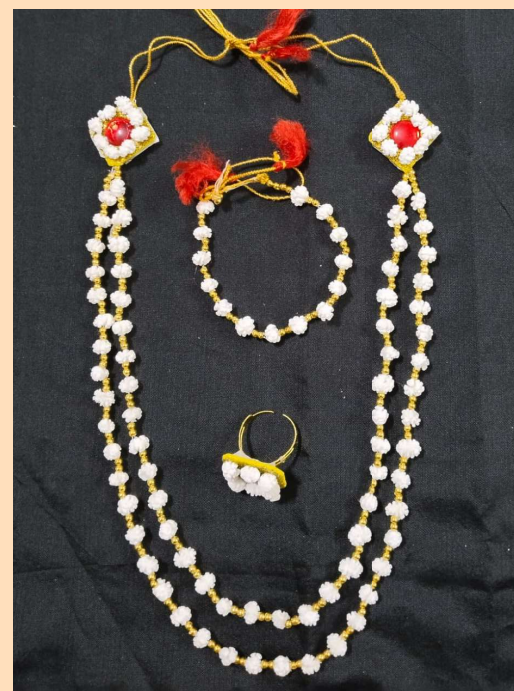

Spectrum Artifacts

*Festive Creative
Articles*

 9998728589

 9998008944

 8128674841

SPECTRUM ARTIFACTS

SPECTRUM ARTIFACTS

Spectrum Artifacts

स्फेटरथम वरुतलवतुतु

Spectrum Artifacts

Spectrum Artifacts

Ladies:

- Nath - 100/-
- Bindi - 100/-
- 1 side closure - 150/-
- 2 Bangles - 175/-
- Ring - 100/-
- Earrings - 100/-
- Mangalsutra - 200/-
- Chinch box - 200/-
- Necklace - 250/-
- Waist strap - 250/-
- Panjan - 150/-
- Saree pin - 100/-

Mens:

- Ring - 100/-
- Necklace - 250/-
- Bouquet - 200/-
- Watch - 150/-
- Bracelet - 150/-
- Broch - 150/-

Kids:

- Crown, side closure, necklace, wrist band, Flute - 500/- onwards

9998728589

9998008944

8128674841