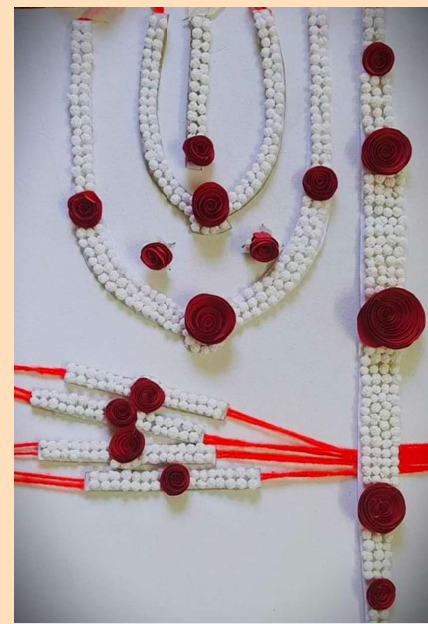

Spectrum Artifacts

*Festive Creative
Articles*

 9998728589

 9998008944

 8128674841

SPECTRUM ARTIFACTS

SPECTRUM ARTIFACTS

Spectrum Artifacts

स्फेटरथम वरुतलवतुतु

Spectrum Artifacts

Spectrum Artifacts

Ladies:

- Nath - 100/-
- Bindi - 100/-
- 1 side closure - 150/-
- 2 Bangles - 175/-
- Ring - 100/-
- Earrings - 100/-
- Mangalsutra - 200/-
- Chinch box - 200/-
- Necklace - 250/-
- Waist strap - 250/-
- Panjan - 150/-
- Saree pin - 100/-

Mens:

- Ring - 100/-
- Necklace - 250/-
- Bouquet - 200/-
- Watch - 150/-
- Bracelet - 150/-
- Broch - 150/-

Kids:

- Crown, side closure, necklace, wrist band, Flute - 500/- onwards

9998728589

9998008944

8128674841