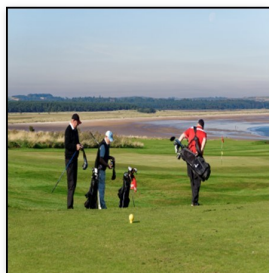

Your Golfing Partner On The Golf Course

StepKick Caddy®

Great Accessory To Have In Any Golf Bag

Did You Know That An Average Golfer Bends Picking Up Clubs While Playing Golf. Can Be Up To 36 Times Or More Per Round.

- Carrying Clubs for approach shot to green to determine the best club to use – middle iron, pitching wedge, gap wedge , sand wedge, lob wedge, putter etc.
- Looking for a ball in the rough or water hazard and bringing a couple clubs to determine what club should be used for the shot.

The above two situations on a golf round. Are the most popular locations on a course where golfers leave their clubs behind.

Other Golf Experiences the StepKick Caddy Comes In Handy

- After ball lands in a sand trap near the green. It's a wet morning with frost or dew and you don't want to get your club grips wet.
- Playing a course with restricted areas because of terrain and unable to go on the fairway or green approach areas with push carts or power carts. So you have to carry extra clubs with you.
- Carrying more than one club to tee or green. Save time hanging on the StepKick Caddy a towel, ball & club washer, and an accessory bag with extra tees, balls or markers inside .
  Everything a golfer may need.

**Making Golf
Simpler For Everyone**