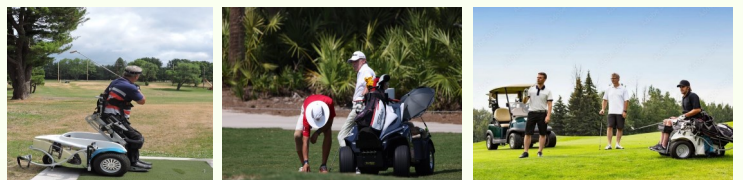

REACHERGOLF is suitable for golfers of all ages and abilities. It offers an extra arm to help a golfer reach further **without straining their back** to place a ball or retrieve a ball on various locations on the course.

contactus@hhgr.info

Injuries Are On The Rise In Golf—Medical Research Studies Recommend Preventative Health Measures

Decrease Bending While Playing Golf.

An average golfer playing 18 holes bends a minimum of 108 times. 36 times on tee box and a minimum of 72 times on green or other course locations picking up clubs, etc.

REACHERGOLF is very helpful for golfers with health issue or mobility limitations that need an extra assistance on the tee box or green. **Teeing up a ball, retrieving the tee, marking a ball on a green, replace the ball and retrieve the golf ball from the cup.**

REACHERGOLF empowers golfers with limited mobility or wheelchair golfers to independently tee up a ball and use it on the green or any situation on the course they need an extra hand.

It also assists golfers who may need additional support, their assistant reducing the risk of back, knee, or hip strain while helping the golfer during their round.