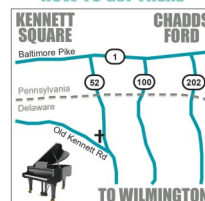

HOW TO GET THERE

DETAILS

- Suggested Donation $5
- In the Sanctuary
- Handicapped-Accessible
- An Easy Drive from Northern DE and Southeastern PA
- Plenty of Free Parking
- Come 'As You Are'
- Seating Is Limited

Lower Brandywine Presbyterian Church