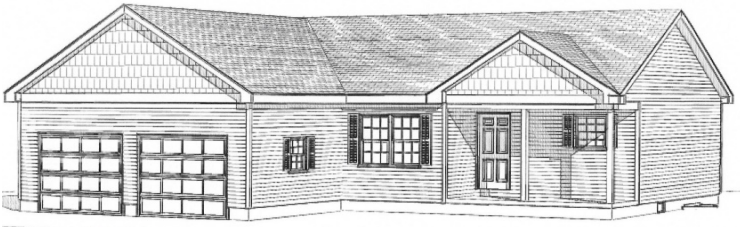

THE FIR – 1283 SQ FT RANCH

THE FIR
 LIVING SPACE = 1283 SQ FT
 2 BEDROOMS+ OFFICE, 2 BATHS

- 1283 sq ft of living, front and back covered concrete porches
- Vaulted ceiling over living room area
- (Fireplace option available)
- 2 Bedrooms, 2 baths, & office
- Kitchen w/island
- Master Suite, mudroom/laundry combo room, and foyer entry w/closet

THE FIR
 LIVING SPACE = 1,283 SQ FT
 2 BEDROOMS; 2 BATHROOMS