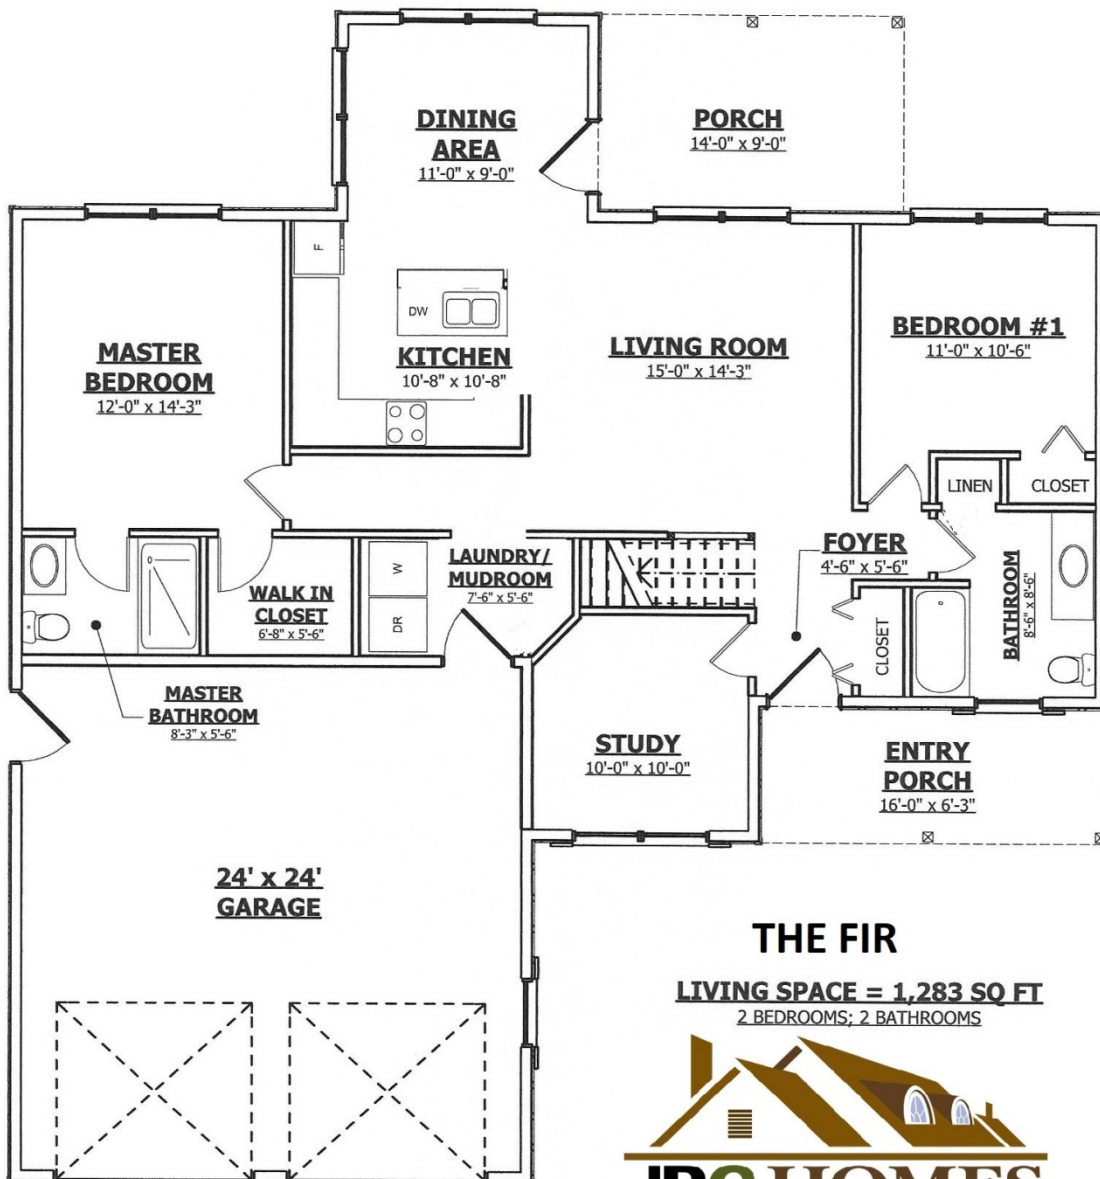

THE FIR – 1283 SQ FT RANCH

THE FIR
 LIVING SPACE = 1283 SQ FT
 2 BEDROOMS+ OFFICE, 2 BATHS

- 1283 sq ft of living, front and back covered concrete porches
- Vaulted ceiling over living room area
- (Fireplace option available)
- 2 Bedrooms, 2 baths, & office
- Kitchen w/island
- Master Suite, mudroom/laundry combo room, and foyer entry w/closet

THE FIR
 LIVING SPACE = 1,283 SQ FT
 2 BEDROOMS; 2 BATHROOMS