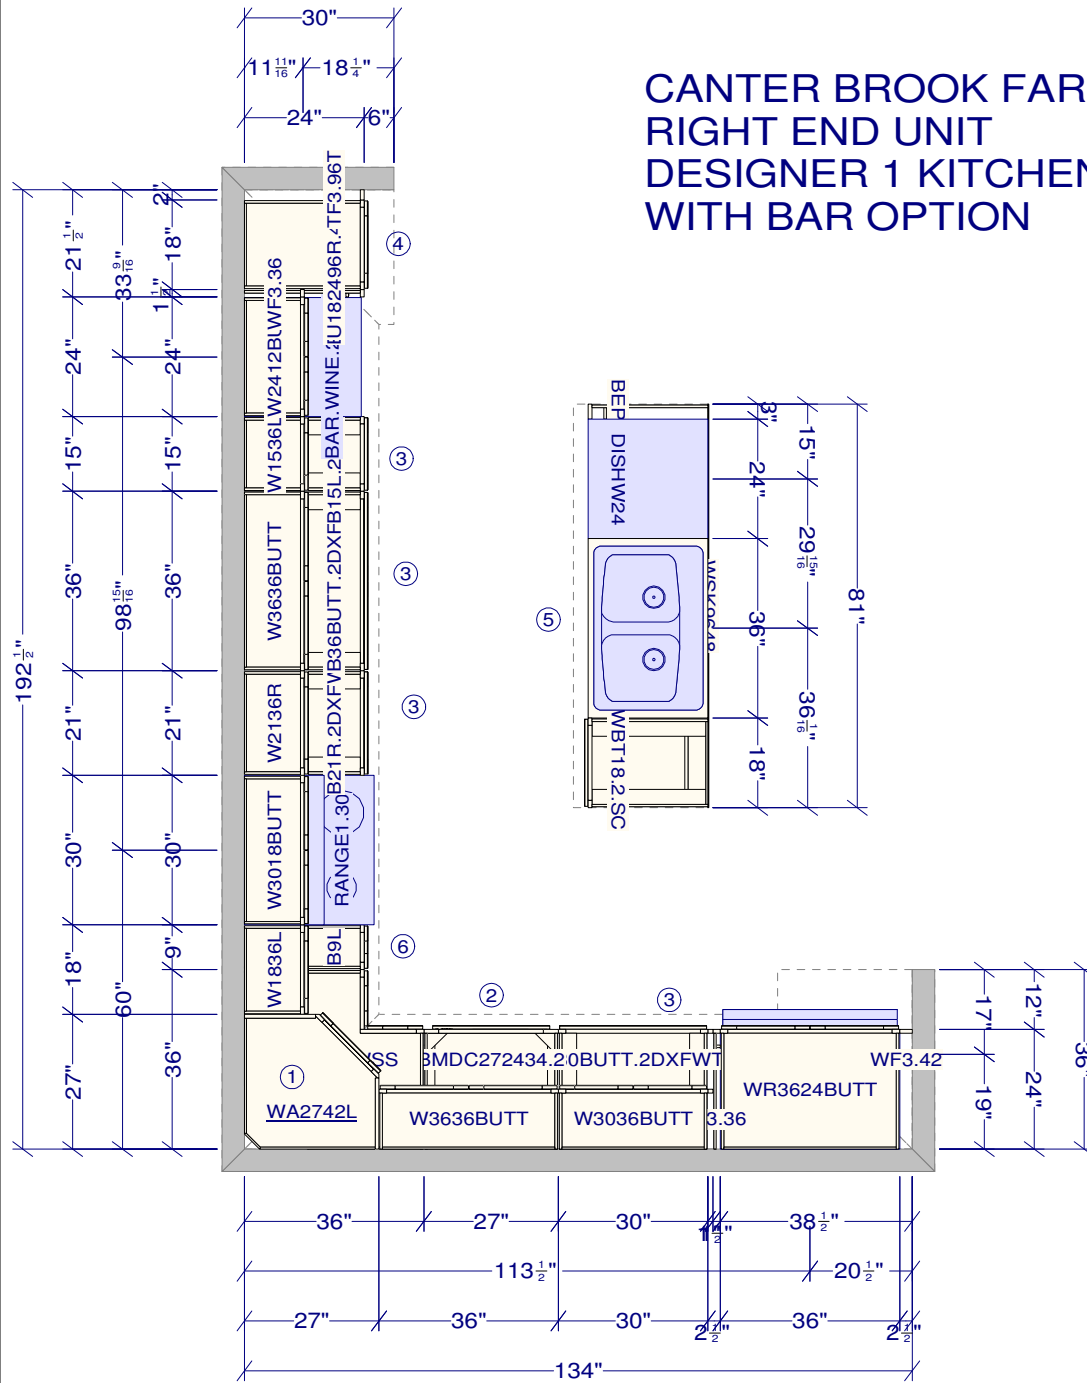

CANTER BROOK FARM RIGHT END UNIT DESIGNER 1 KITCHEN WITH BAR OPTION

1-WALL CABINET WITH GLASS
DOOR AND MATCHING INTERIOR

2-BASE MICROWAVE CABINET

3-BASE CABINET WITH TWO DELUXE
DOVETAILED ROLL OUT TRAYS

4-TALL CABINET WITH FOUR DELUXE
DOVETAILED ROLL OUT TRAYS

5-SINK BASE WITH
UTILITY TRAY

6-BASE FULL HEIGHT DOOR
WITH TRAY DIVIDER

All dimensions size designations given are subject to verification on job site and adjustment to fit job conditions.

This is an original design and must not be released or copied unless applicable fee has been paid or job order placed.