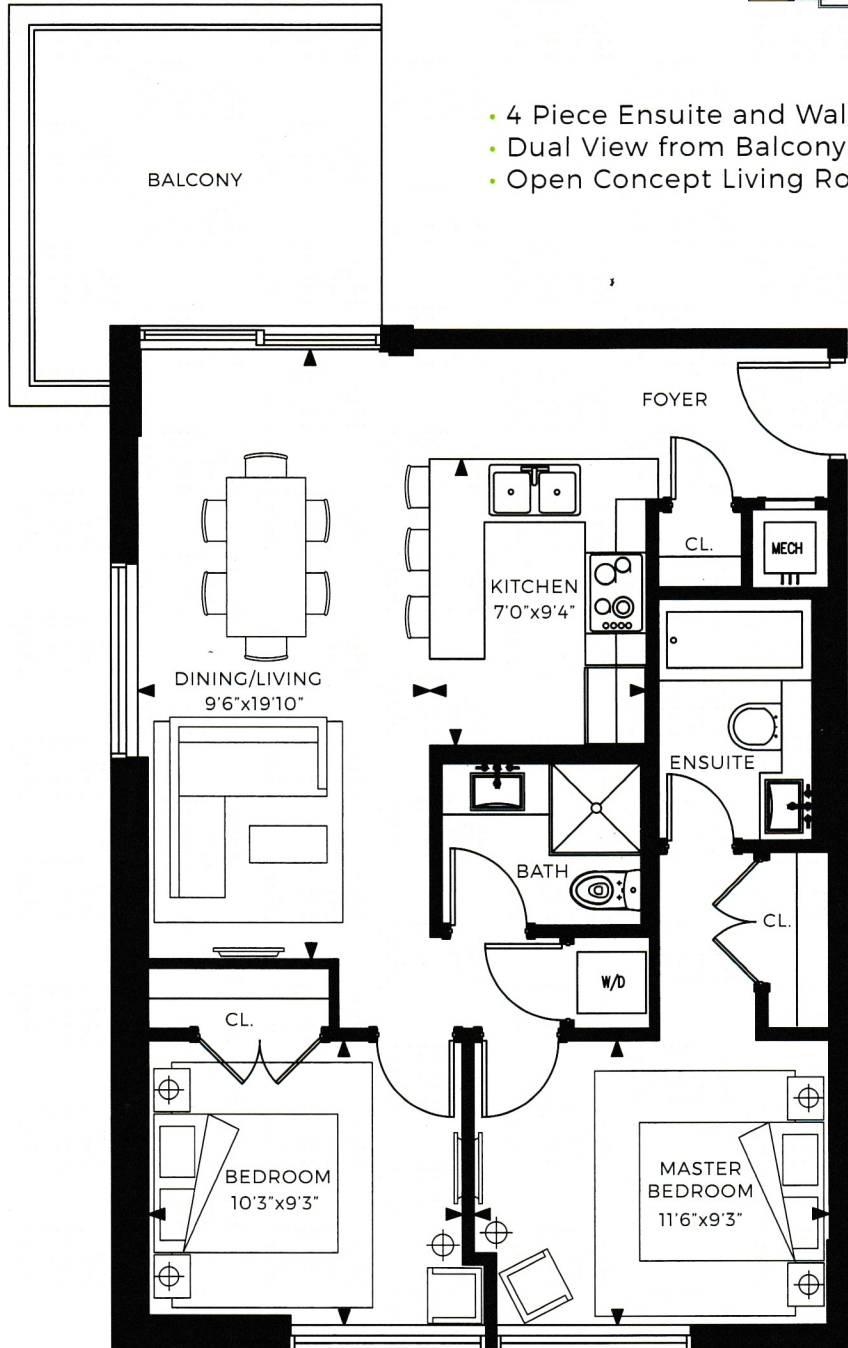

ELM

2 BEDROOM
AREA 811 ft²

FLOORS 2-5

- 4 Piece Ensuite and Walk-In Closet
- Dual View from Balcony
- Open Concept Living Room and Kitchen

VISTA

CONDOS ON CHARLTON

E. & O.E. Note: Not to scale. Square footage and dimensions (where shown) are approximate only.
Suite purchased may be mirror image of suite layout illustrated above.
Only certain suites available in barrier free. Suite window sizes may vary slightly depending on floor level.