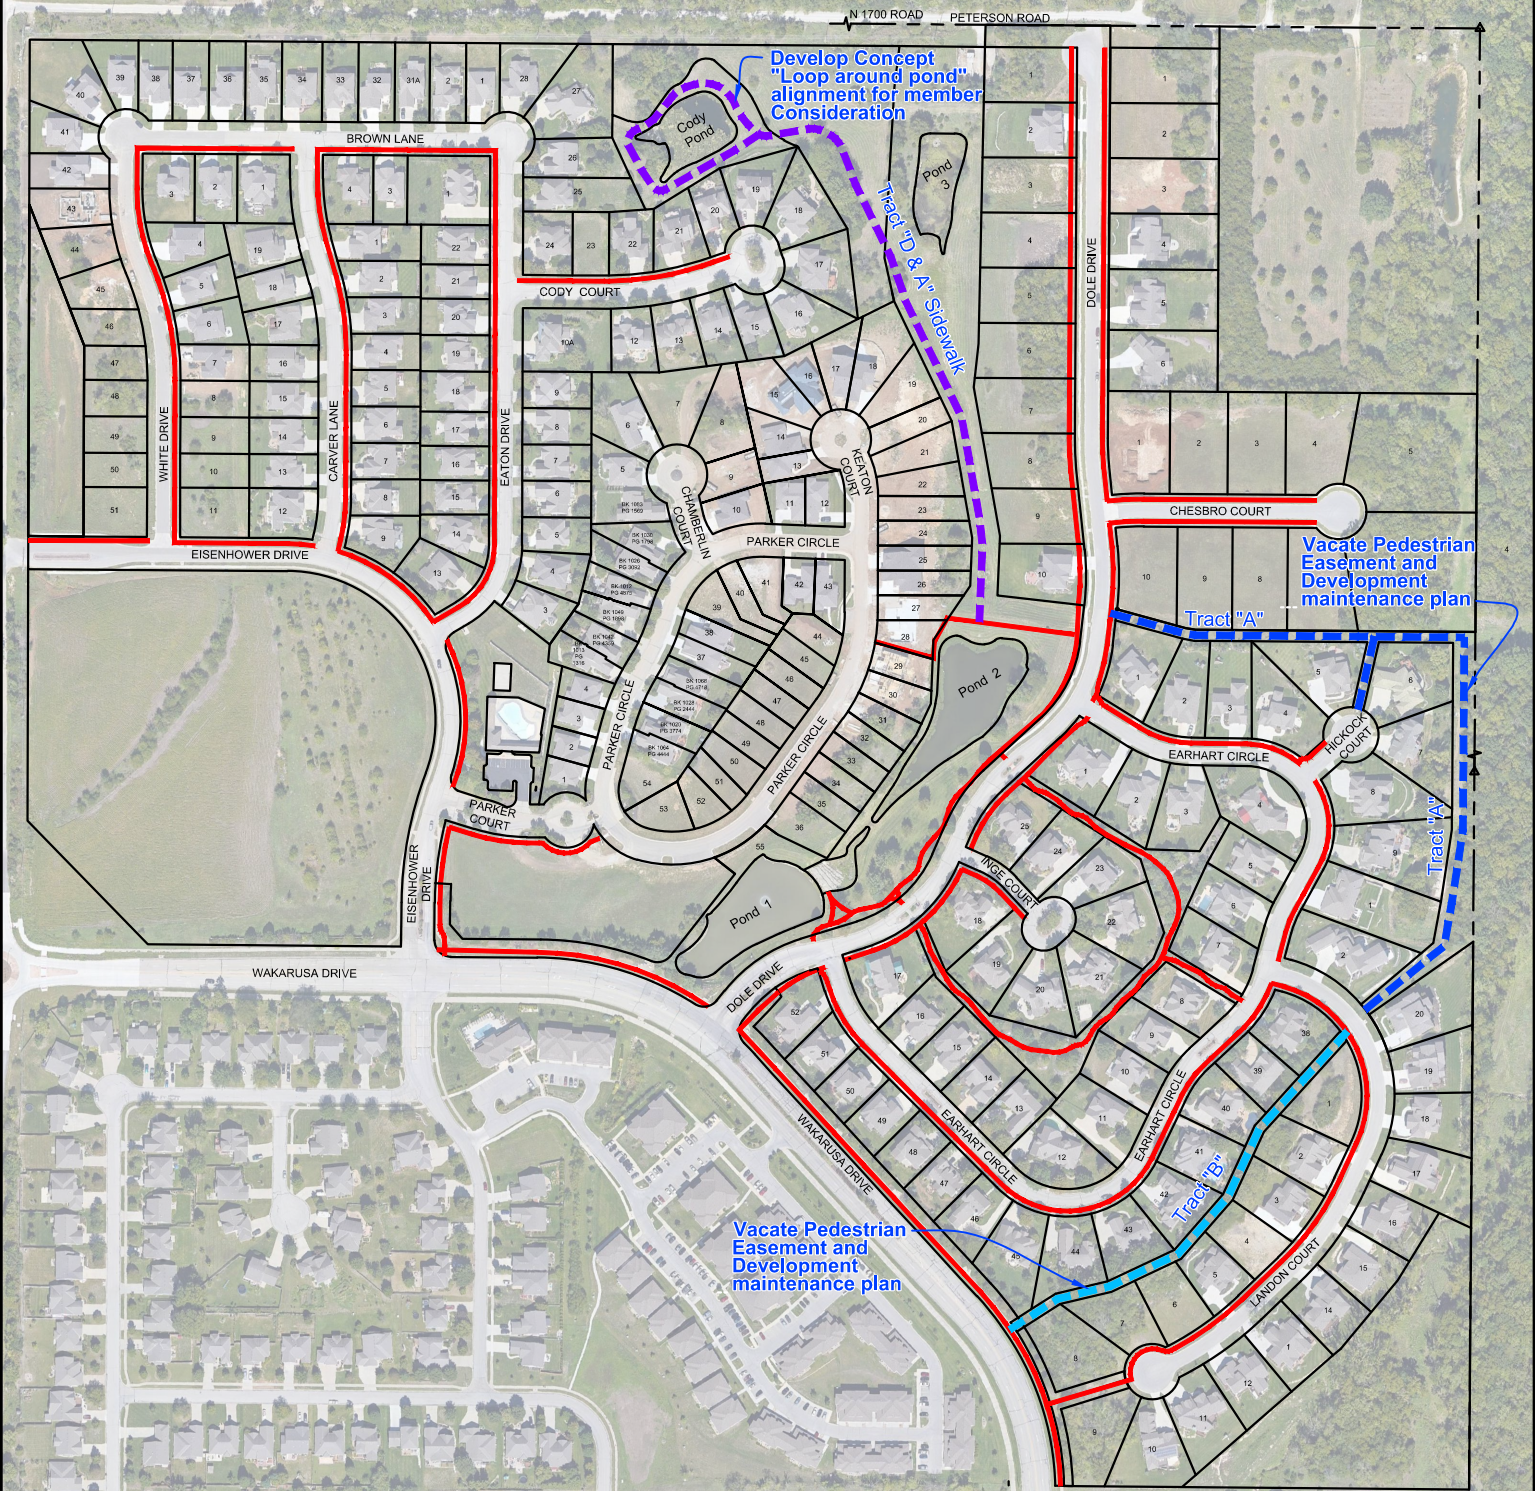

WESTWOOD HILLS POTENTIAL COMMON AREA SIDEWALK

Lawrence, Kansas

NOTE: Aerial image background position is approximate.

LEGEND

— Potential Common Area Sidewalk

Not to Scale

Preparation Date: Sept. 5, 2023