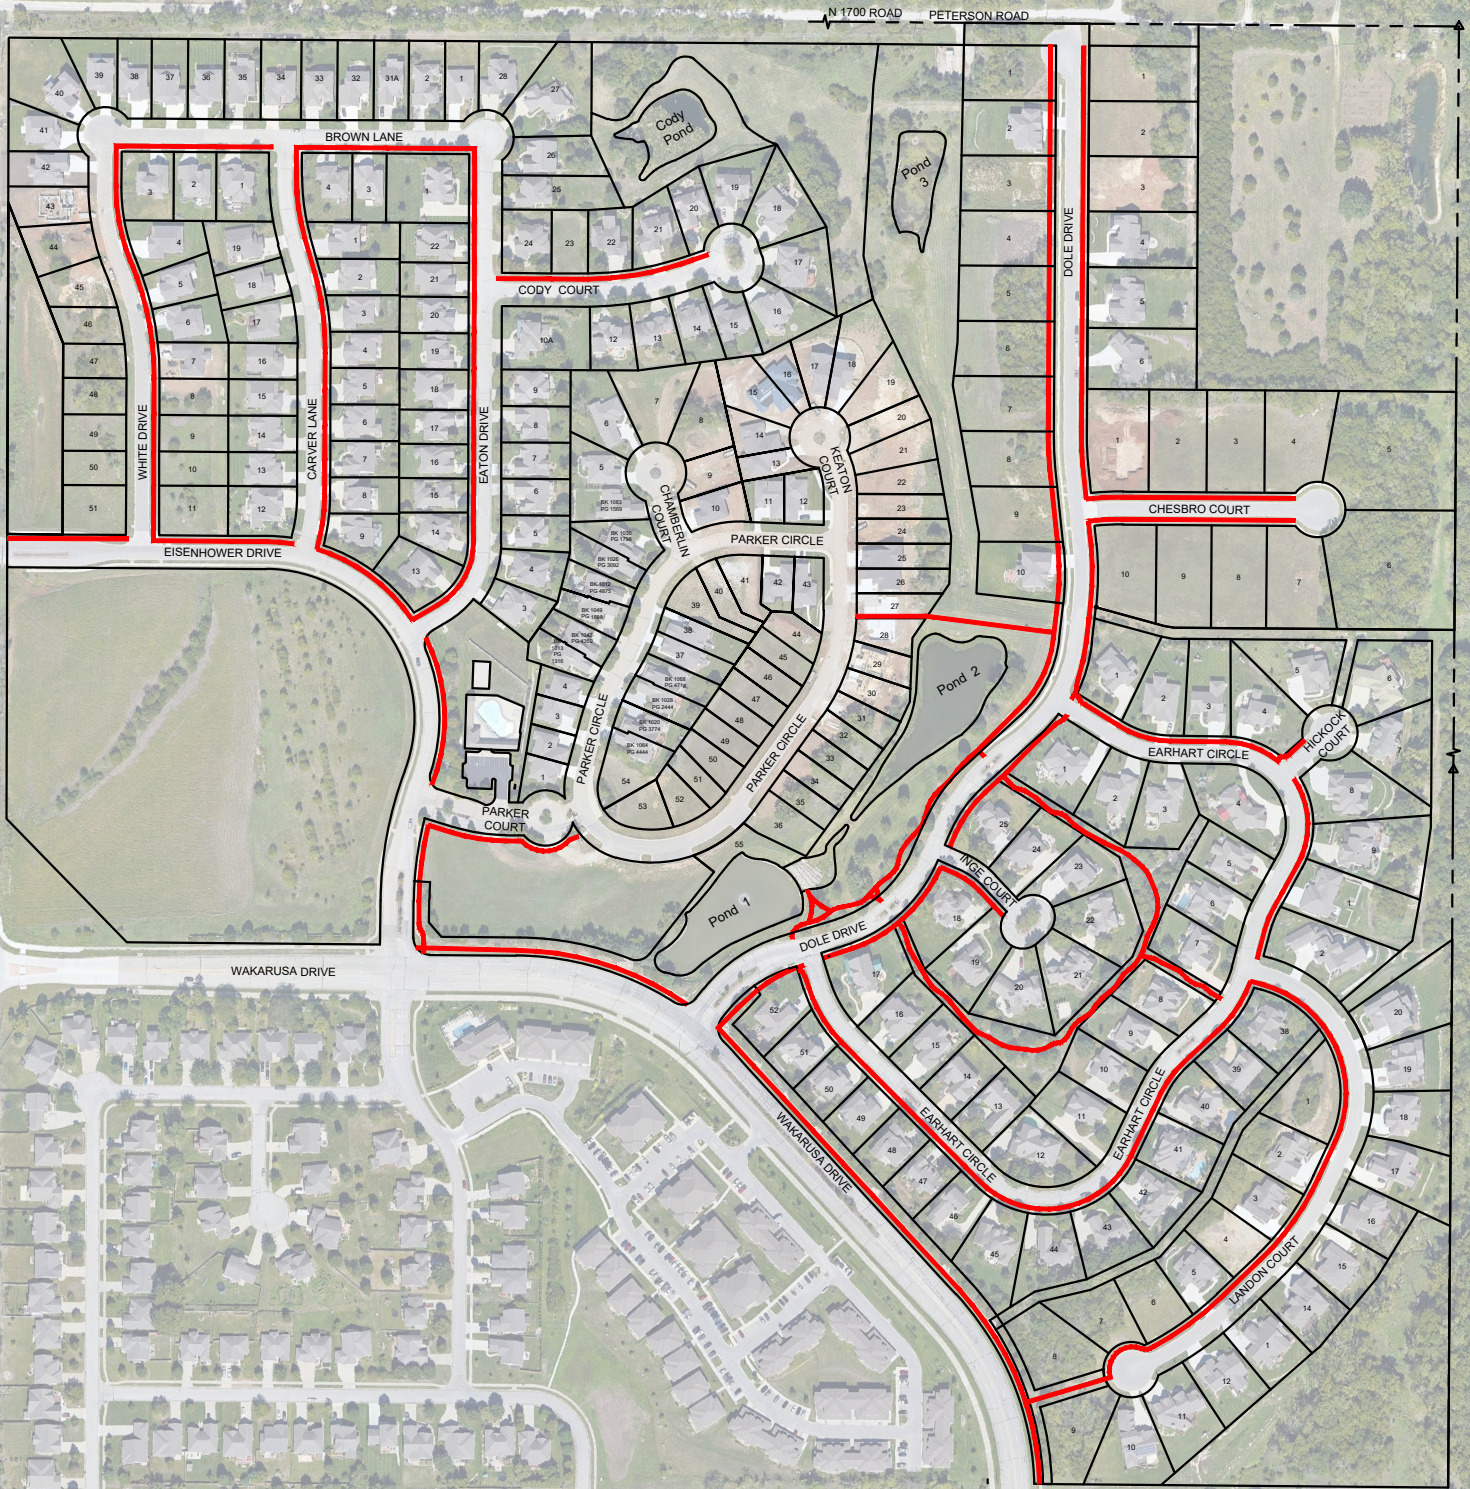

WESTWOOD HILLS SIDEWALK SNOW REMOVAL MAP

Lawrence, Kansas

NOTE: Aerial image background position is approximate.

LEGEND

 Snow Removal Needed

Not to Scale

Preparation Date: March. 22, 2020