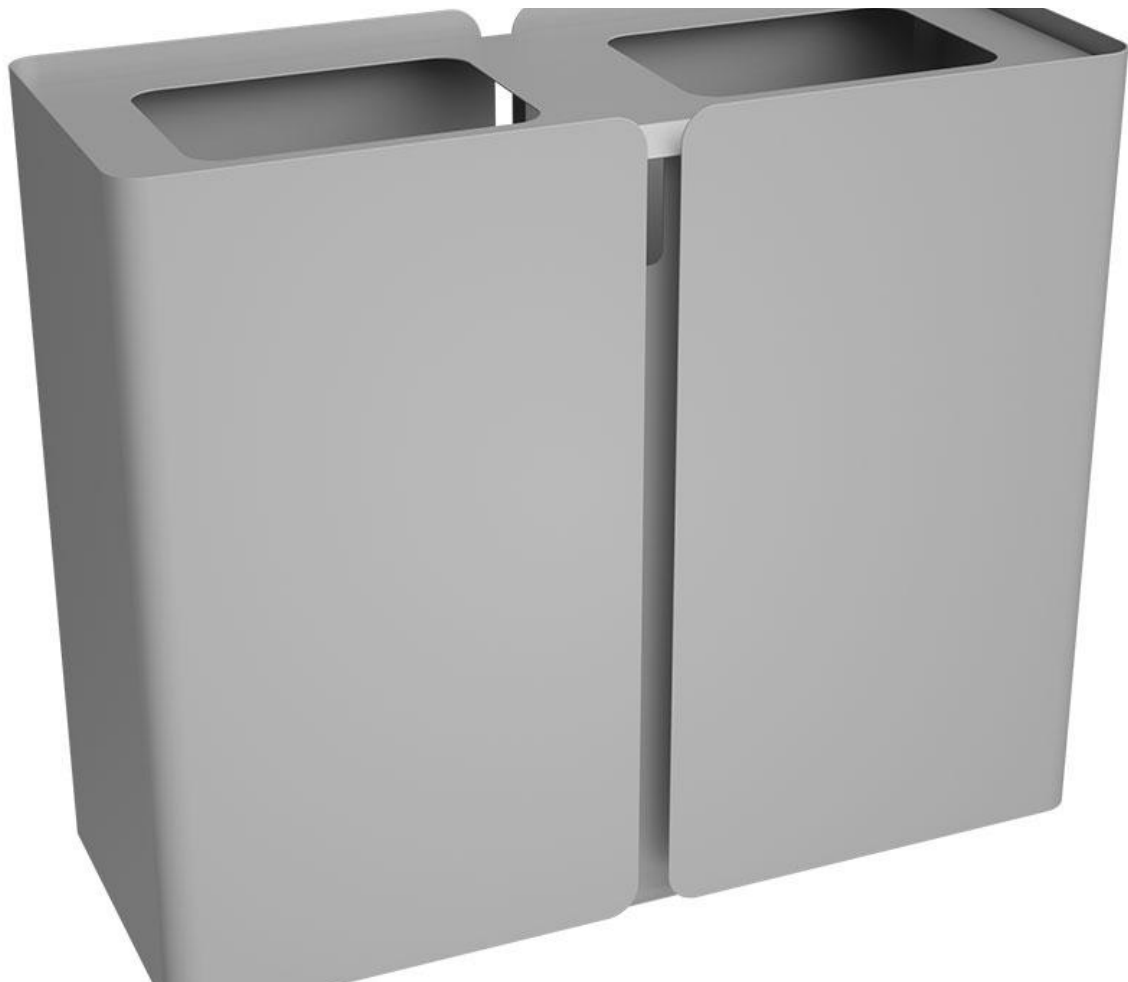

Quad

Visual Privacy

Peter Pepper

Skyline Design

Versteel

TRC

Peter Pepper

Personal Storage