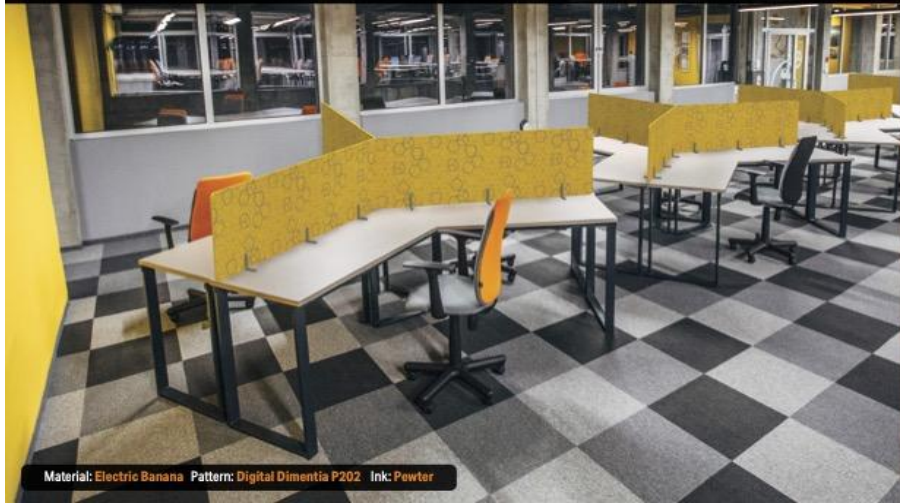

Acoustics

Graphics-Wayfinding-Acoustics

Incredible print detail

NRC rating .45-.95

Recycled PET

Machinable for 3-D effects

www.takeform.net

Quiet spaces. Amped environments.

Material: Inchworm Pattern: Nature Calls 2

Bent Outa Shape

Shadows and highlights play across the surface as cut forms emerge from the panel surface to create a dramatically subtle dimensional pattern.

Try the Oomph visualizer: oomph.takeform.net

Push-Thru
Patterns

Material: Sketchy Pattern: Bent Outa Shape 3

Material: Bluetiful Pattern: Nature Calls 2

Nature Calls

Visual Privacy

Obscura by Suzanne Tick

PVC free polyester film

Applies to new or existing glass, acrylic, or steel