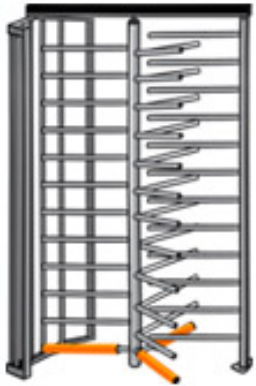

Full Height Turnstiles

- Built Tough
- Made in USA
- Factory Direct
- Expert Advice

GET PRICE

Full Height Turnstiles

- Built Tough
- Made in USA
- Factory Direct
- Expert Advice

GET PRICE

Full Height Turnstiles

HAYWARD TURNSTILES

- Durable & Built Tough
- Made in USA
- Factory Direct Savings
- Expert Advice & Service

GET PRICE

Full Height Turnstiles

HAYWARD TURNSTILES

- Durable & Built Tough
- Made in USA
- Factory Direct Savings
- Expert Advice & Service

GET PRICE

Full Height Turnstiles

- Durable & Built Tough
- Factory Direct Savings
- Made in USA
- Expert Advice & Service

GET PRICE

Full Height Turnstiles

- Built Tough
- Made in USA
- Factory Direct
- Expert Advice