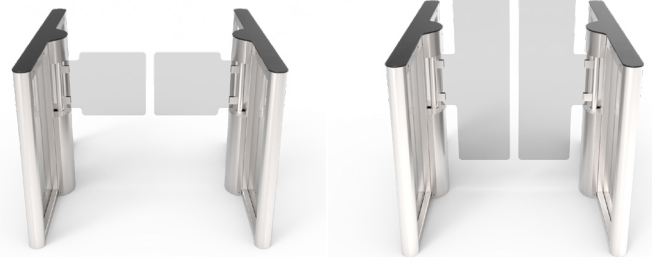

# EZ Lane Optical Turnstiles Compare Models

## EZ Lane Optical Turnstiles

### EZ Lane Optical SG (Swing Glass)

	EZ Lane Slim	Low Swing Glass	High Swing Glass
Price Range	Entry-Level	Moderate	Moderate
Security Type	Open Lane	Standard	Enhanced
Barrier Type	na	Clear or Tinted Glass	Clear or Tinted Glass
Barrier Height	na	36"	54"
Cabinet W x D x H	6" W x 20" D x 40" H	7" W x 51" D x 40" H	7" W x 51" D x 40" H
Cabinet Top	Tempered Glass	Tempered Glass	Tempered Glass
Cabinet End Style	Square	Square or Round	Square or Round
Lane Width	28" or 36" (ADA)	30" or 36" (ADA)	30" or 36" (ADA)
Entry/Exit Control	yes	yes	yes
Bi-Directional/Card Stacking	yes	yes	yes
Visible/Audible Alerts	yes	yes	yes
Tailgate/Crawl Detection	yes	yes	yes
Glass Logo Etching	na	option	option
EZ Lane Remote Software	option	option	option