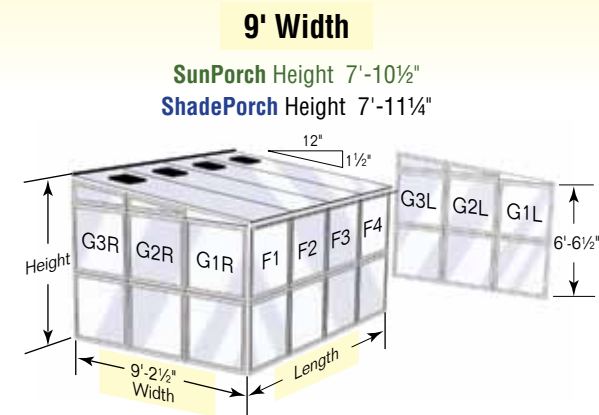

3. Custom modifications:

Standard sizes shown may be modified in width, length, or height at additional cost. Call or price online.

*varies by locale

Sizes and models chart to get price quote

- 1) **Select Width** (Distance away from house)
- 2) **Select Length*** (Distance parallel to house)
- 3) **Select SunPorch or ShadePorch**
- 4) **2 Easy ways to get a price quote & diagrams:**
YOU PRICE: www.sunporch.com/youprice or
WE PRICE: Call 800-221-2550

| Width | Length* |
|----------|---------|
| 9' x 9' | |
| 9' x 12' | |
| 9' x 15' | |
| 9' x 18' | |
| 9' x 21' | |
| 9' x 24' | |
| 9' x 27' | |
| 9' x 30' | |

| FRONT WALL BAYS | EASY-SLIDE WINDOWS | EST. SHIP WEIGHT | SunPorch MODEL |
|-----------------|--------------------|------------------|----------------|
| 3 | 9 | 565 | 0909EZS |
| 4 | 10 | 640 | 0912EZS |
| 5 | 11 | 715 | 0915EZS |
| 6 | 12 | 790 | 0918EZS |
| 7 | 13 | 865 | 0921EZS |
| 8 | 14 | 940 | 0924EZS |
| 9 | 15 | 1015 | 0927EZS |
| 10 | 16 | 1090 | 0930EZS |