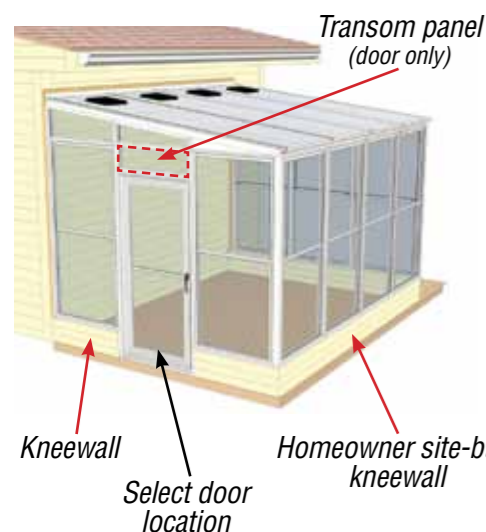

Wood wall vertical
2" x 4" for all models

Ways to increase height

Direct to wall – increased height
(less expensive)

Direct to wall – increased height
(more expensive)

Direct to fascia under eave area

Fill under eave

Easy-Fit Porch Floor Tiles are a functional and attractive finishing touch.

A snap to install with no glue or mess! These eco-friendly premium grade composite decking tiles are manufactured from 95% recycled materials in Walnut, Teak or Gray deck tiles.

Zebra Wall Blinds block the hot sun and glare, and gives you privacy as needed.

Our exclusive Zebra-stripe design uses solid and screen panels that are both handsome and functional. Lower all of the shades for complete privacy and sun blockage. Or use the Zebra pattern to control light and privacy as desired. Fully adjustable level of privacy and weather protection. Complete with nylon chain with clutch lock for easy use.

Skylight Shades are an easy and effective way to control the sun's light and heat in your SunPorch!

Exclusively ours, each 3' x 3' Skylight Shades easily open and close allowing you to go from full sun to full shade or anywhere in between. Sun when you want it and shade when you need it. They're made of tear-resistant, heavyweight white mylar and block 100% light. Includes adjustable pole for easy use.