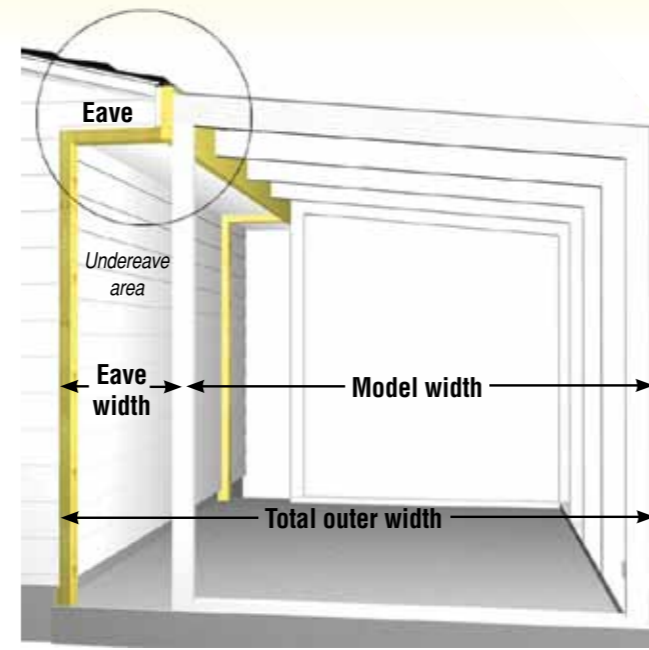

Nominal dimensions shown. Exact sizes provided on quote diagram.

*Lengths also available in 33', 36', 39', 42', 45'... in 3' increments.

Attachment options

Accessories

Direct to wall

Wood wall header required
ShadePorch
2" x 8" for all models

SunPorch
2" x 6" for model 09
2" x 8" for models 12 & 15

Wood wall vertical
2" x 4" for all models

Direct to fascia

Wood fascia required
ShadePorch
2" x 8" for all models

SunPorch
2" x 6" for model 09
2" x 8" for models 12 & 15

Wood wall vertical
2" x 4" for all models

Ways to increase height

Direct to wall – increased height
(less expensive)

Direct to wall – increased height
(more expensive)

Direct to fascia under eave area

Fill under eave