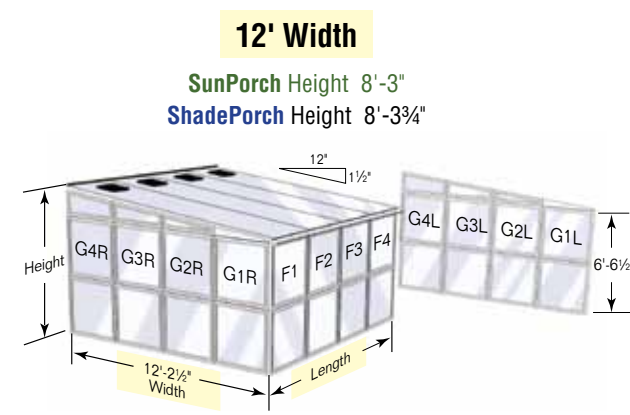

Width	Length*
12' x 9'	
12' x 12'	
12' x 15'	
12' x 18'	
12' x 21'	
12' x 24'	
12' x 27'	
12' x 30'	

FRONT WALL BAYS	EASY-SLIDE WINDOWS	EST. SHIP WEIGHT	SunPorch MODEL
3	11	680	1209EZS
4	12	770	1212EZS
5	13	860	1215EZS
6	14	950	1218EZS
7	15	1040	1221EZS
8	16	1130	1224EZS
9	17	1220	1227EZS
10	18	1310	1230EZS

Width	Length*
12' x 9'	
12' x 12'	
12' x 15'	
12' x 18'	
12' x 21'	
12' x 24'	
12' x 27'	
12' x 30'	

FRONT WALL BAYS	EASY-SLIDE WINDOWS	EST. SHIP WEIGHT	ShadePorch MODEL
3	11	815	1209EZH
4	12	955	1212EZH
5	13	1095	1215EZH
6	14	1235	1218EZH
7	15	1375	1221EZH
8	16	1515	1224EZH
9	17	1655	1227EZH
10	18	1795	1230EZH