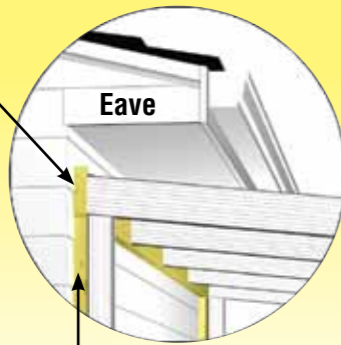

Attachment options

Accessories

Direct to wall

Wood wall header required
ShadePorch
2" x 8" for all models

SunPorch
2" x 6" for model 09
2" x 8" for models 12 & 15