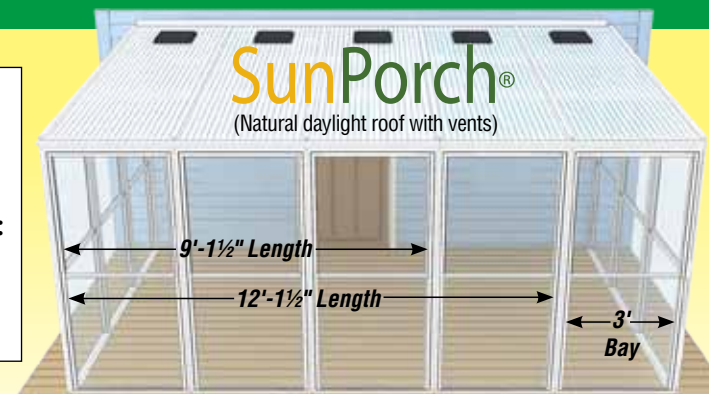

3. Custom modifications:

Standard sizes shown may be modified in width, length, or height at additional cost. Call or price online.

*varies by locale

Sizes and models chart to get price quote

- 1) **Select Width** (Distance away from house)
- 2) **Select Length*** (Distance parallel to house)
- 3) **Select SunPorch or ShadePorch**
- 4) **2 Easy ways to get a price quote & diagrams:**
YOU PRICE: www.sunporch.com/youprice or
WE PRICE: Call 800-221-2550

| Width | Length* |
|----------|---------|
| 9' x 9' | |
| 9' x 12' | |
| 9' x 15' | |
| 9' x 18' | |
| 9' x 21' | |
| 9' x 24' | |
| 9' x 27' | |
| 9' x 30' | |

| FRONT WALL BAYS | EASY-SLIDE WINDOWS | EST. SHIP WEIGHT | SunPorch MODEL |
|-----------------|--------------------|------------------|----------------|
| 3 | 9 | 565 | 0909EZS |
| 4 | 10 | 640 | 0912EZS |
| 5 | 11 | 715 | 0915EZS |
| 6 | 12 | 790 | 0918EZS |
| 7 | 13 | 865 | 0921EZS |
| 8 | 14 | 940 | 0924EZS |
| 9 | 15 | 1015 | 0927EZS |
| 10 | 16 | 1090 | 0930EZS |