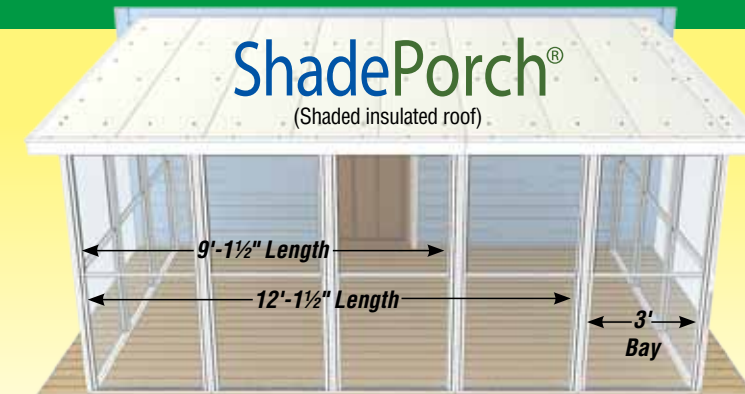

3. Custom modifications:

Standard sizes shown may be modified in width, length, or height at additional cost. Call or price online.

*varies by locale

Sizes and models chart to get price quote

- 1) **Select Width** (Distance away from house)
- 2) **Select Length*** (Distance parallel to house)
- 3) **Select SunPorch or ShadePorch**
- 4) **2 Easy ways to get a price quote & diagrams:**
YOU PRICE: www.sunporch.com/youprice or
WE PRICE: Call 800-221-2550

| Width | Length* |
|----------|---------|
| 9' x 9' | |
| 9' x 12' | |
| 9' x 15' | |
| 9' x 18' | |
| 9' x 21' | |
| 9' x 24' | |
| 9' x 27' | |
| 9' x 30' | |

| FRONT WALL BAYS | EASY-SLIDE WINDOWS | EST. SHIP WEIGHT | SunPorch MODEL |
|-----------------|--------------------|------------------|----------------|
| 3 | 9 | 565 | 0909EZS |
| 4 | 10 | 640 | 0912EZS |
| 5 | 11 | 715 | 0915EZS |
| 6 | 12 | 790 | 0918EZS |
| 7 | 13 | 865 | 0921EZS |
| 8 | 14 | 940 | 0924EZS |
| 9 | 15 | 1015 | 0927EZS |
| 10 | 16 | 1090 | 0930EZS |