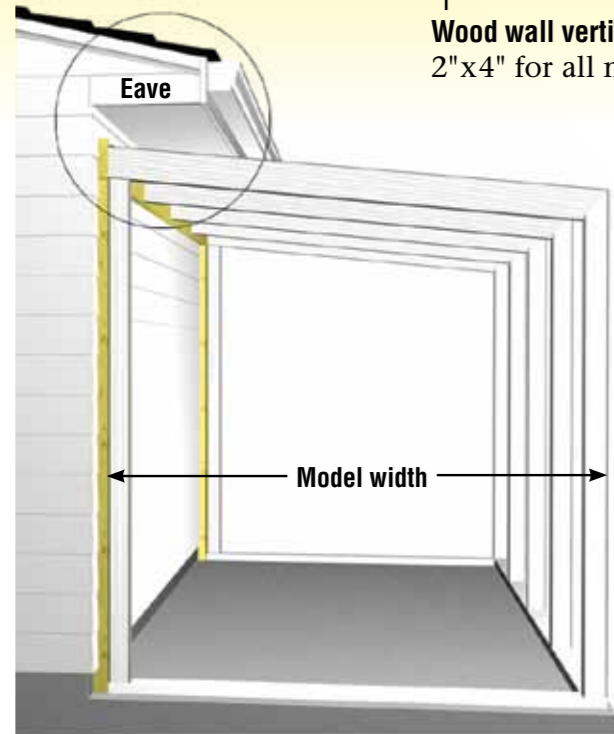

Nominal dimensions shown. Exact sizes provided on quote diagram.

*Lengths also available in 33', 36', 39', 42', 45'... in 3' increments.

Attachment options

Accessories

Direct to wall

Wood wall header required
ShadePorch
2" x 8" for all models

SunPorch
2" x 6" for model 09
2" x 8" for models 12 & 15

Wood wall vertical
2" x 4" for all models

Direct to fascia

Wood fascia required
ShadePorch
2" x 8" for all models

SunPorch
2" x 6" for model 09
2" x 8" for models 12 & 15

Wood wall vertical
2" x 4" for all models

Ways to increase height

Direct to wall – increased height
(less expensive)

Direct to wall – increased height
(more expensive)

Direct to fascia under eave area

Fill under eave