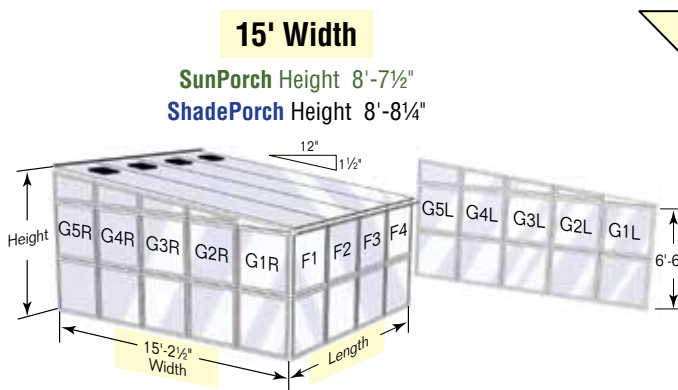

Width	Length*
15' x 9'	
15' x 12'	
15' x 15'	
15' x 18'	
15' x 21'	
15' x 24'	
15' x 27'	
15' x 30'	

FRONT WALL BAYS	EASY-SLIDE WINDOWS	EST. SHIP WEIGHT	SunPorch MODEL
3	13	805	1509EZS
4	14	915	1512EZS
5	15	1025	1515EZS
6	16	1135	1518EZS
7	17	1245	1521EZS
8	18	1355	1524EZS
9	19	1465	1527EZS
10	20	1575	1530EZS

Width	Length*
15' x 9'	
15' x 12'	
15' x 15'	
15' x 18'	
15' x 21'	
15' x 24'	
15' x 27'	
15' x 30'	

FRONT WALL BAYS	EASY-SLIDE WINDOWS	EST. SHIP WEIGHT	ShadePorch MODEL
3	13	905	1509EZH
4	14	1085	1512EZH
5	15	1265	1515EZH
6	16	1445	1518EZH
7	17	1625	1521EZH
8	18	1805	1524EZH
9	19	1985	1527EZH
10	20	2165	1530EZH

Nominal dimensions shown. Exact sizes provided on quote diagram.

*Lengths also available in 33', 36', 39', 42', 45'... in 3' increments.