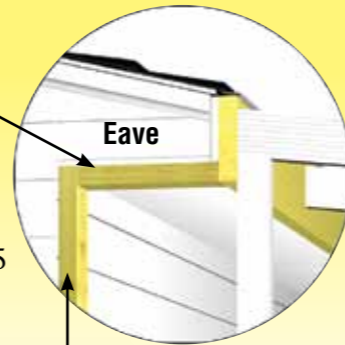

Nominal dimensions shown. Exact sizes provided on quote diagram.

*Lengths also available in 33', 36', 39', 42', 45'... in 3' increments.

Attachment options

Accessories

Direct to wall

Wood wall header required
ShadePorch
2" x 8" for all models

SunPorch
2" x 6" for model 09
2" x 8" for models 12 & 15

Wood wall vertical
2" x 4" for all models

Direct to fascia

Wood fascia required
ShadePorch
2" x 8" for all models

SunPorch
2" x 6" for model 09
2" x 8" for models 12 & 15

Wood wall vertical
2" x 4" for all models

Ways to increase height

Direct to wall – increased height
(less expensive)

Direct to wall – increased height
(more expensive)

Direct to fascia under eave area

Fill under eave