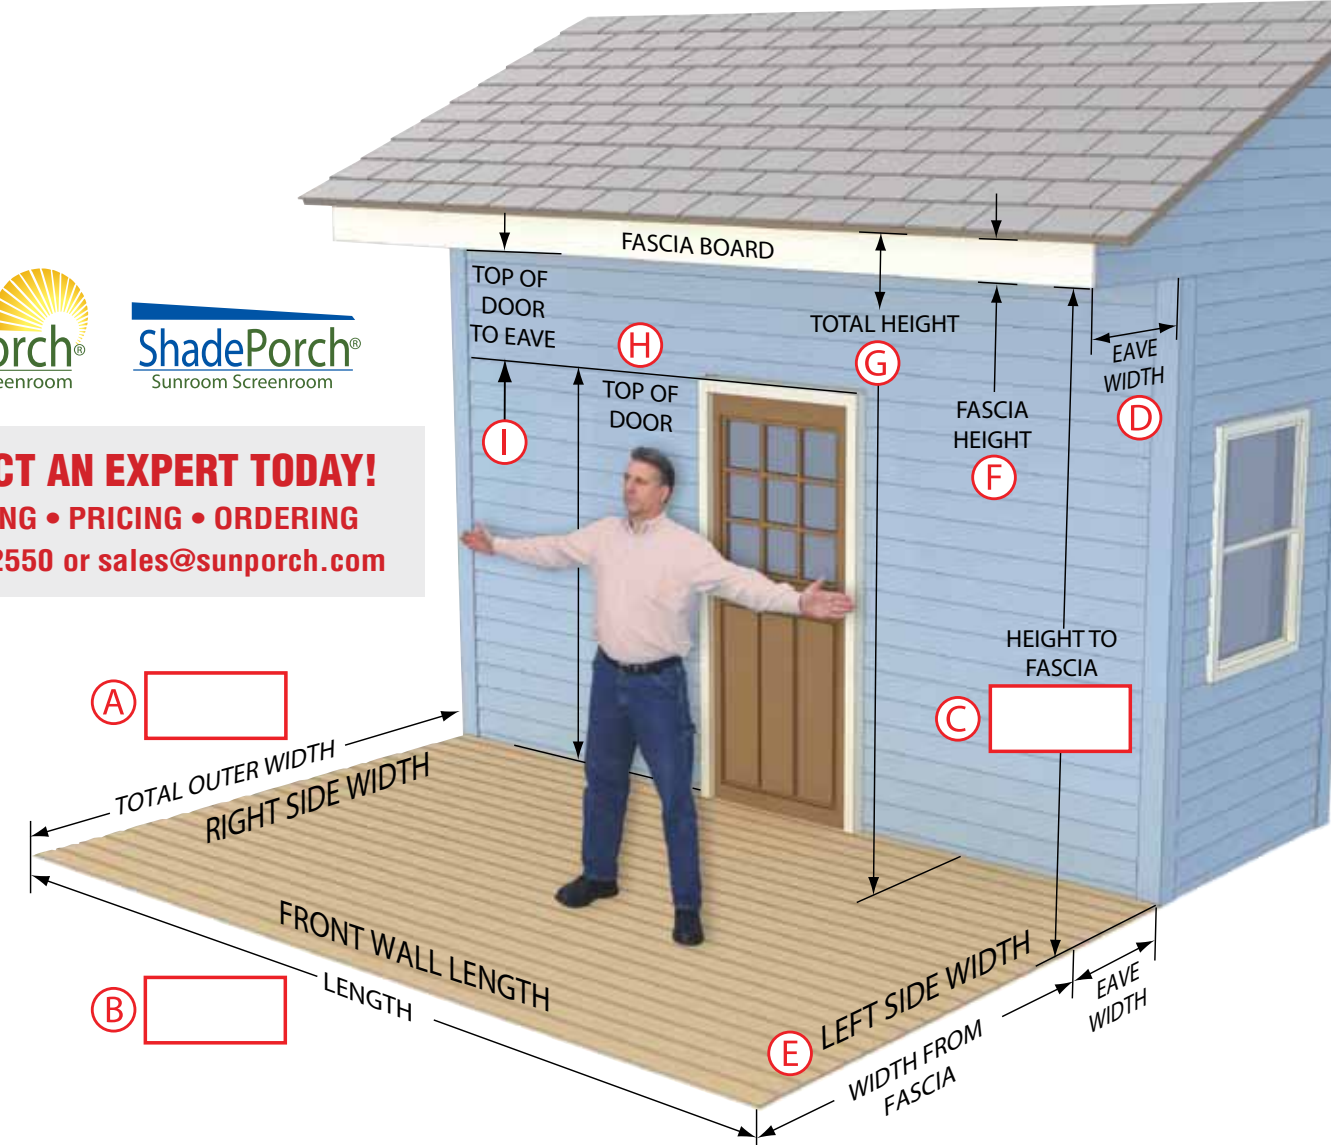

PIN # (located on mailing label)

ZIP Code:

YOU PRICE:

You can configure instantly online. Save, edit and create multiple quotes. Price online: www.sunporch.com/youprice

HERE'S WHAT YOU GET:

WE PRICE:

A sales expert will review your dimensions and quote. Call: 800-221-2550 Enter measurements online: www.sunporch.com/weprice

CONTACT AN EXPERT TODAY!
 PLANNING • PRICING • ORDERING
 800-221-2550 or sales@sunporch.com

General information

SunPorch and ShadePorch are sold as a complete ready-to-assemble kit in standard 3' modular bays. The units are a three sided lean-to structure, designed to attach to your house which serves as the fourth wall. All models require a properly leveled and structurally sound deck, patio, or concrete slab mounting surface.

Each SunPorch & ShadePorch kit includes the following:

- Easy-Slide floor-to-ceiling double hung 2-in-1 windows with fixed screens in every bay. Remove both windows for a full height screenroom.
- Duraplex® rigid acrylic, crystal-clear, shatter proof wall glazing that is strong and safe.
- Trapezoid glazed windows in each endwall.
- Storm-style heavyweight door hinged right or left and mounted in the location of your choice upon assembly.
- Aluminum post spacing on 3' center for added strength.
- Choice of bronze or white frame color.
- Stainless steel fasteners with square heads and nut setters.
- Maintenance-free construction with 10 year warranty.
- Building code approved for snow loads and hurricanes*.
- ShadePorch Solid Roof:
 - Insulated 3" thick R11 roof with minimal heat transfer
 - 2' wide snap-lock roof panels are easy to handle and install
 - 6" overhangs on all 3 sides.
- SunPorch Natural Daylight Roof:
 - Twinwall polycarbonate roof is 200x stronger and 1/8th the weight of glass
 - Roof vents with screens one per bay. Includes vent pole.