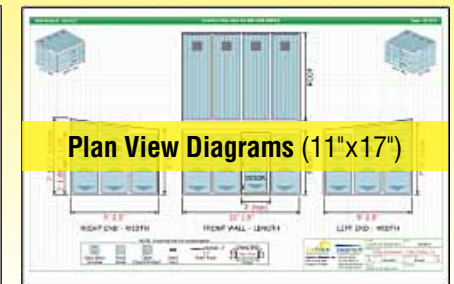

START HERE!

- Measure dimensions (A), (B) & (C) using the form below.
- For *fastest* service, locate your PIN # to quickly:
 - get instant sale pricing at www.sunporch.com/pin
 - identify your contact info when calling by phone

PIN # (located on mailing label)

ZIP Code:

YOU PRICE:

You can configure instantly online. Save, edit and create multiple quotes. Price online: www.sunporch.com/youprice

HERE'S WHAT YOU GET:

WE PRICE:

A sales expert will review your dimensions and quote. Call: 800-221-2550 Enter measurements online: www.sunporch.com/weprice