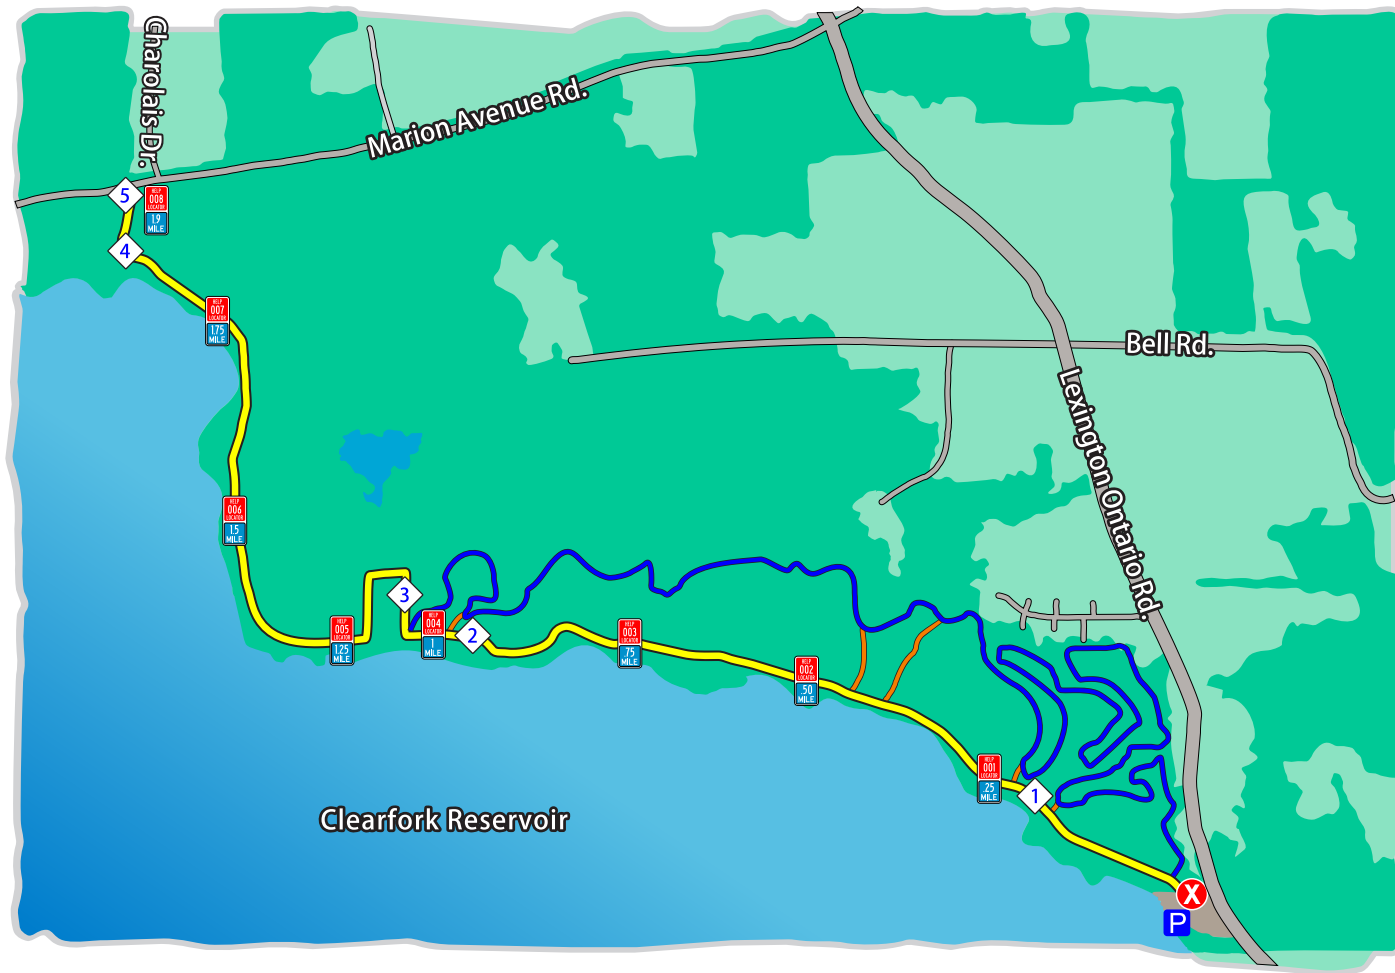

STOLLER ROAD TRAIL

City of Mansfield Clearfork Reservoir

www.stollerroadtrail.com

LEGEND

- YOU ARE HERE
- MAIN PARKING
- WOODEN BRIDGE
- WOODEN BRIDGE
- CHIMNEY STACKS
- TRAIL CONTINUES UPHILL
- UNPAVED PARKING
- LOWER TRAIL
 - DISTANCE : 1.9 MILES
 - 3.8 MILES OUT AND BACK
- UPPER TRAIL
 - DISTANCE : 2.5 MILES
- CONNECTOR TRAILS
- HELP LOCATORS
 - * EVERY 1/4 MILE ON LOWER TRAIL

SCAN ME
FOR A DOWNLOADABLE MAP
OR GO TO WWW.STOLLERROADTRAIL.COM