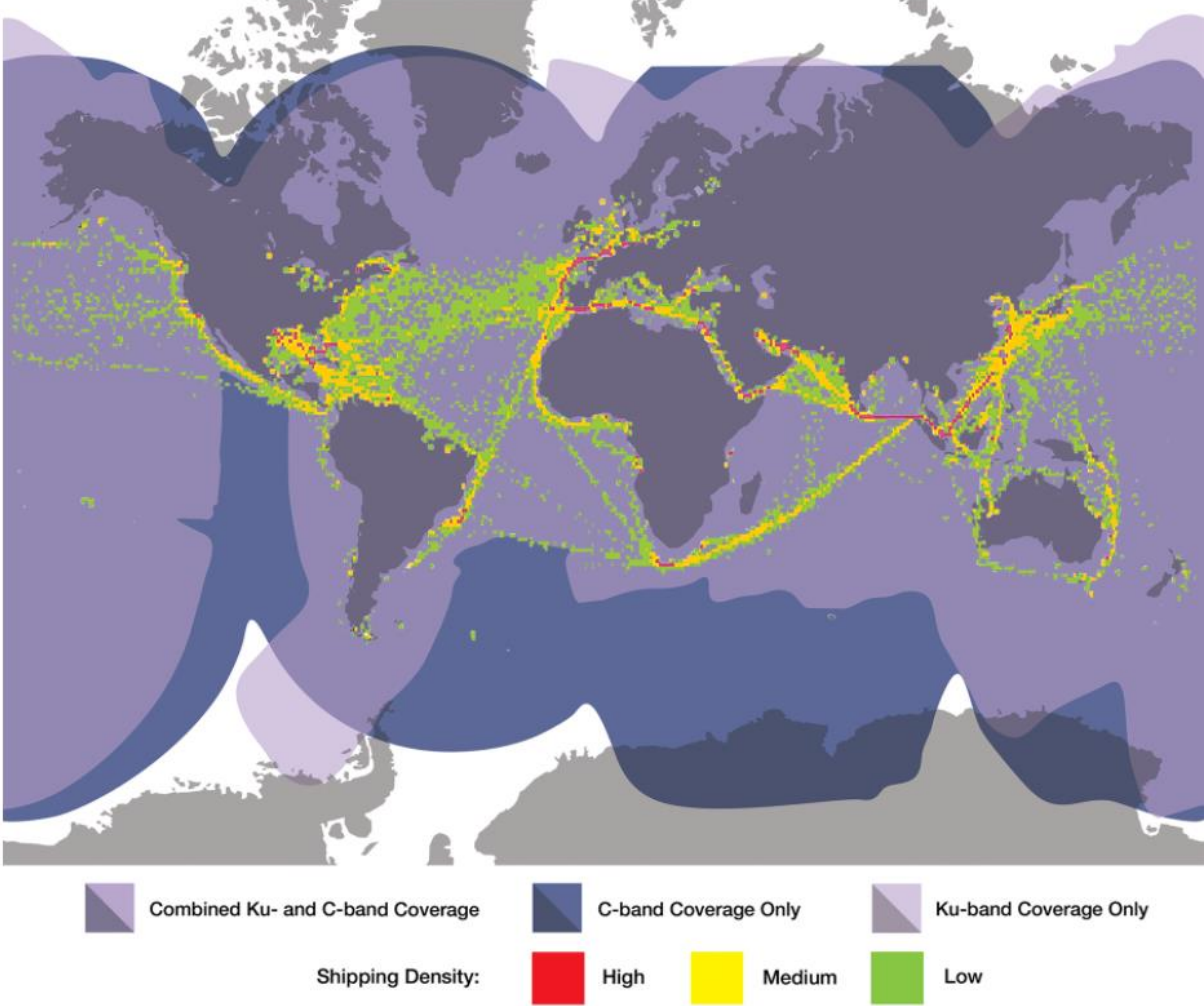

TracPhone V11-HTS Coverage with Shipping Routes