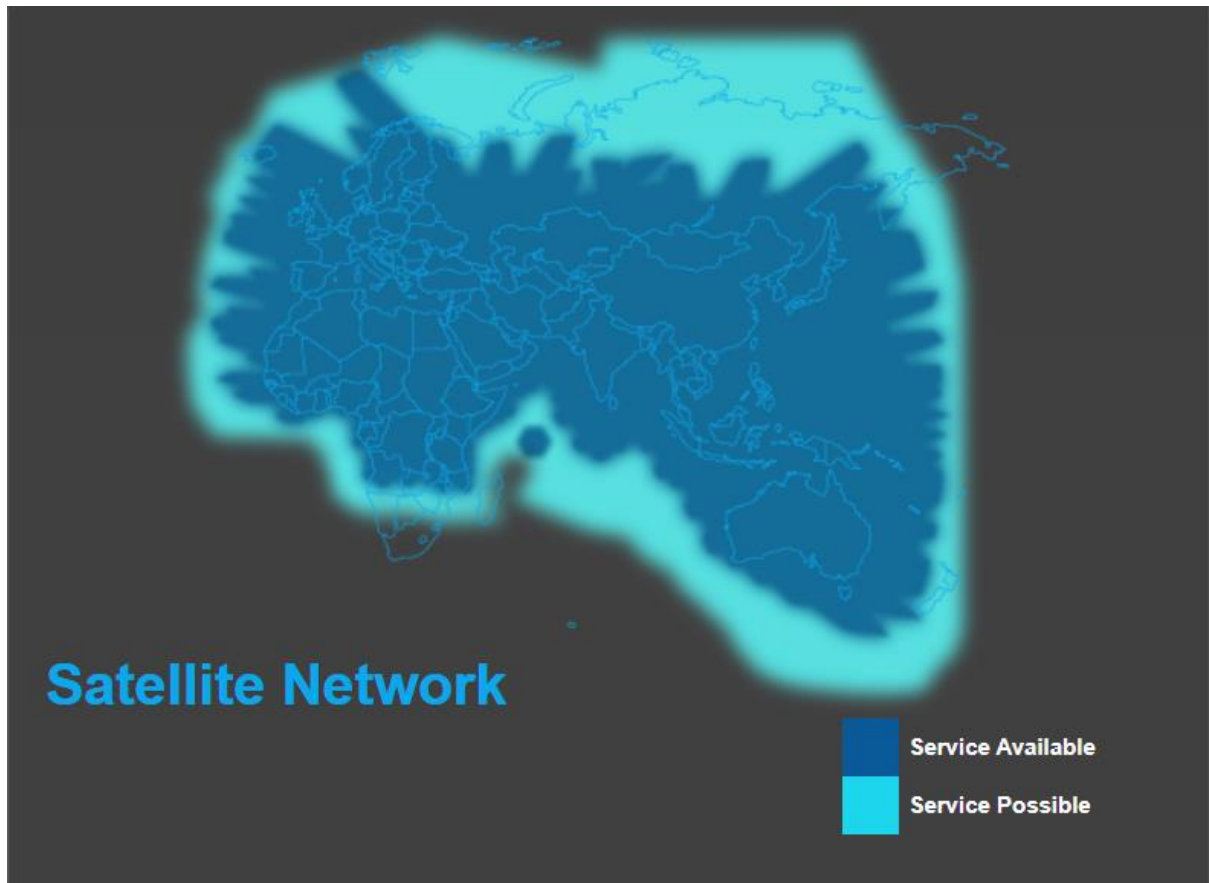

## Coverage maps (Page)

Globestar coverage.

S.O.S. coverage only applies to the areas shown above.

SPOT works around the world, including virtually all the continental United States, Canada, Mexico, Europe, Australia, portions of South America, portions of North and South Africa, North-East Asia and hundreds of miles offshore of these areas.

## Iridium Coverage

The Furthest Reaching, Highly Reliable Mobile Satellite Communications Network in the World. It is the highest speed L-Band global connectivity.

## Inmarsat Coverage

The Inmarsat satellite constellation consists of 13 satellites in a geosynchronous (GEO) orbit approximately 22,000 miles above the earth. The satellites are positioned to transmit radio beams in two global configurations covering the oceans and major land masses. It is important to note that Inmarsat coverage extends from latitudes of  $-82^{\circ}$  to  $82^{\circ}$  regardless of longitude, so higher latitudes like the polar regions are not covered.

## Thuraya Coverage Map

Thuraya's robust **satellite** network provides coverage in the most remote locations, ensuring congestion-free satellite communications to keep you always connected.

KVH Coverage Map