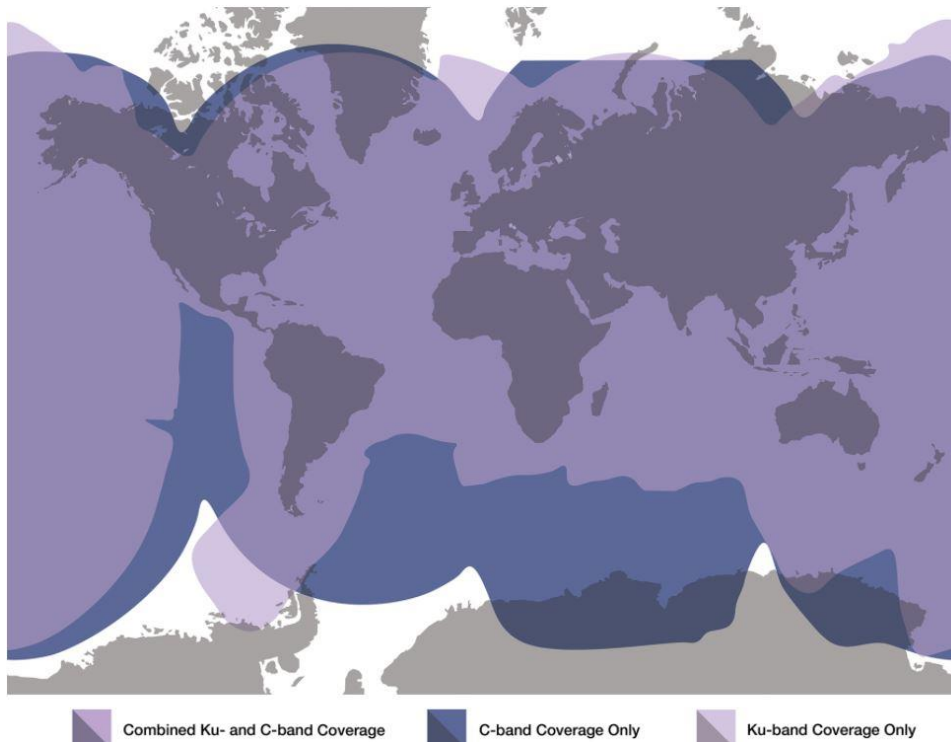

TracPhone V11-HTS Coverage