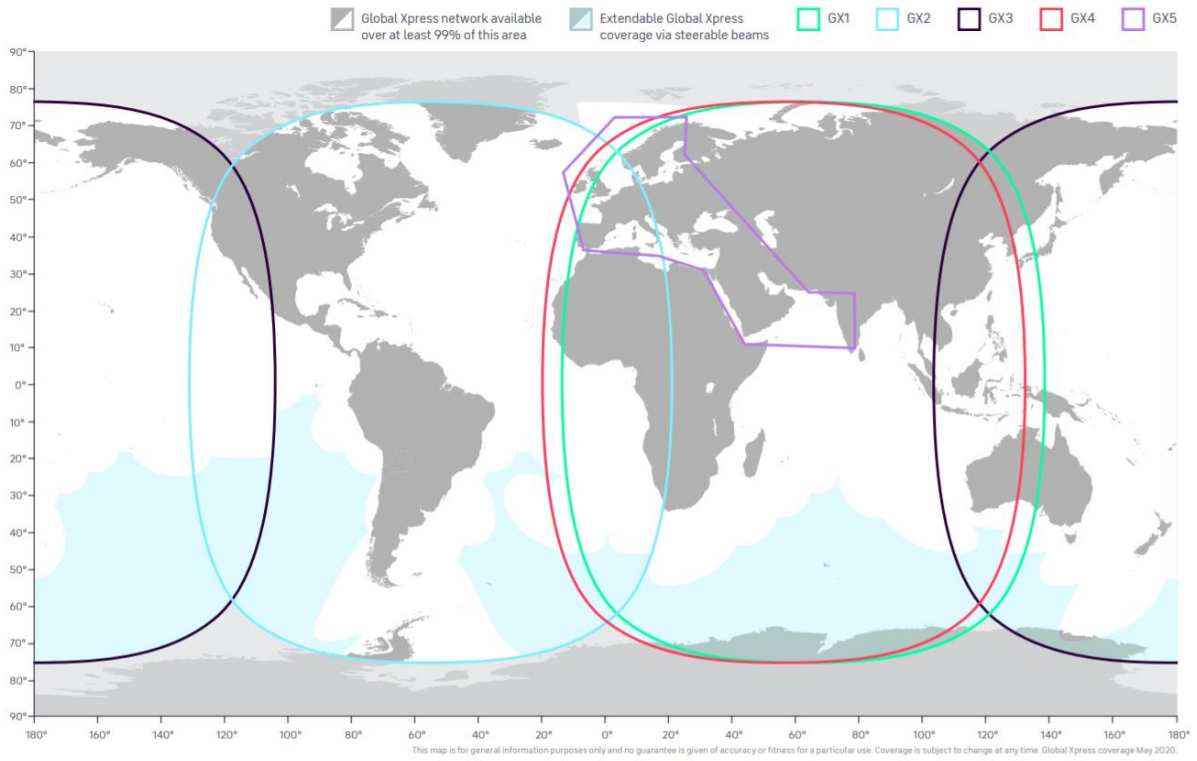

## Coverage maps (Page)

Globestar coverage.

S.O.S. coverage only applies to the areas shown above.

SPOT works around the world, including virtually all the continental United States, Canada, Mexico, Europe, Australia, portions of South America, portions of North and South Africa, North-East Asia and hundreds of miles offshore of these areas.

Last Updated 2020-02-26. **Estimated coverage area. Actual coverage may vary.** Success rates are forecasts for a SPOT messenger to successfully deliver a single message during a 20-minute period, based on network availability. Additionally, in everyday conditions it is normal for some messages to be blocked by your environment, such as hills or buildings. That's why the SPOT Messenger is scheduled to automatically send multiple messages in every mode – giving you excellent overall reliability.

## Iridium Coverage

The Furthest Reaching, Highly Reliable Mobile Satellite Communications Network in the World. It is the highest speed L-Band global connectivity.

## Inmarsat Coverage

The Inmarsat satellite constellation consists of 13 satellites in a geosynchronous (GEO) orbit approximately 22,000 miles above the earth. The satellites are positioned to transmit radio beams in two global configurations covering the oceans and major land masses. It is important to note that Inmarsat coverage extends from latitudes of  $-82^{\circ}$  to  $82^{\circ}$  regardless of longitude, so higher latitudes like the polar regions are not covered.