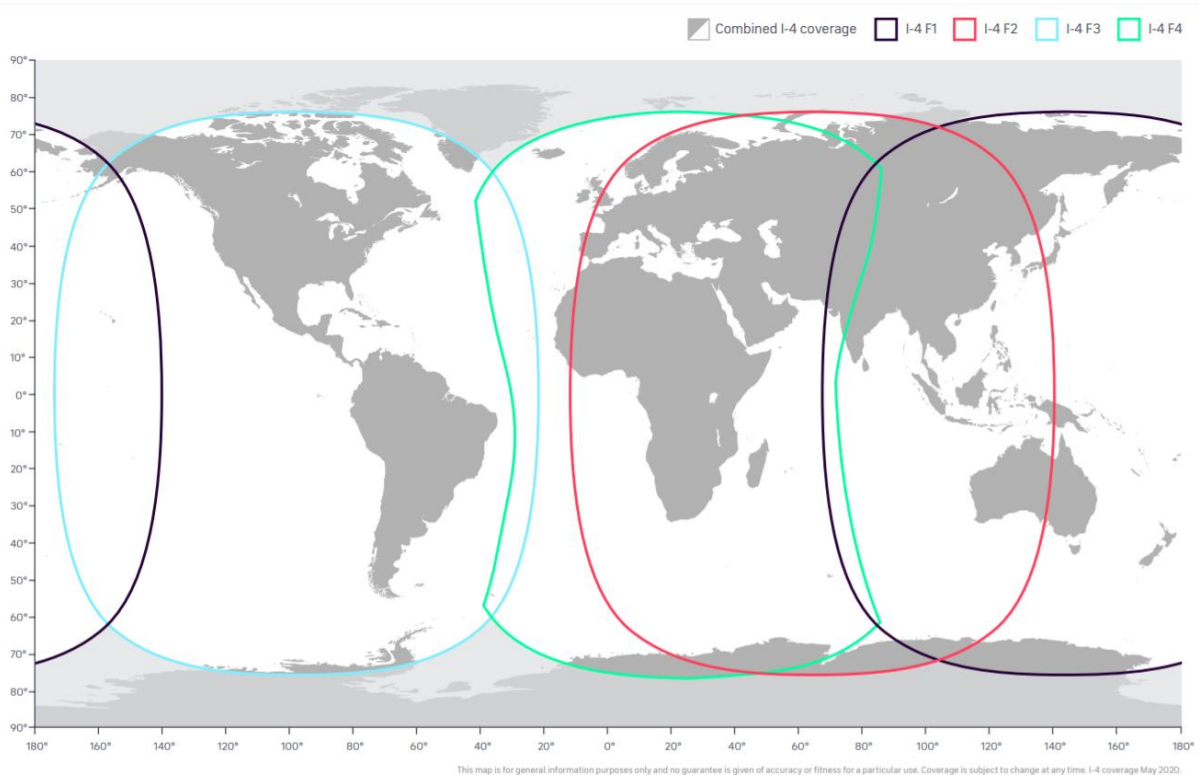

## Coverage maps (Page)

Globestar coverage.

S.O.S. coverage only applies to the areas shown above.

SPOT works around the world, including virtually all the continental United States, Canada, Mexico, Europe, Australia, portions of South America, portions of North and South Africa, North-East Asia and hundreds of miles offshore of these areas.

Last Updated 2020-02-26. **Estimated coverage area. Actual coverage may vary.** Success rates are forecasts for a SPOT messenger to successfully deliver a single message during a 20-minute period, based on network availability. Additionally, in everyday conditions it is normal for some messages to be blocked by your environment, such as hills or buildings. That's why the SPOT Messenger is scheduled to automatically send multiple messages in every mode – giving you excellent overall reliability.

## Iridium Coverage

The Furthest Reaching, Highly Reliable Mobile Satellite Communications Network in the World. It is the highest speed L-Band global connectivity.

## Inmarsat Coverage

The Inmarsat satellite constellation consists of 13 satellites in a geosynchronous (GEO) orbit approximately 22,000 miles above the earth. The satellites are positioned to transmit radio beams in two global configurations covering the oceans and major land masses. It is important to note that Inmarsat coverage extends from latitudes of  $-82^{\circ}$  to  $82^{\circ}$  regardless of longitude, so higher latitudes like the polar regions are not covered.