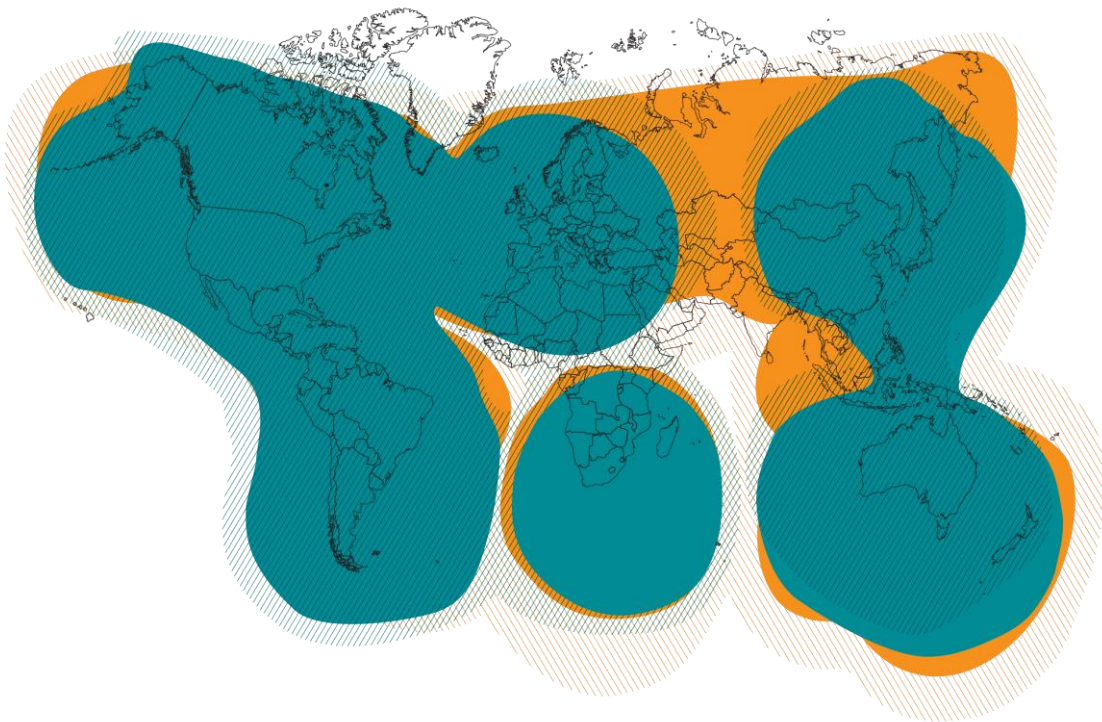

## Coverage maps (Page)

Globestar coverage.

S.O.S. coverage only applies to the areas shown above.

SPOT works around the world, including virtually all the continental United States, Canada, Mexico, Europe, Australia, portions of South America, portions of North and South Africa, North-East Asia and hundreds of miles offshore of these areas.

Last Updated 2020-02-26. **Estimated coverage area. Actual coverage may vary.** Success rates are forecasts for a SPOT messenger to successfully deliver a single message during a 20-minute period, based on network availability. Additionally, in everyday conditions it is normal for some messages to be blocked by your environment, such as hills or buildings. That's why the SPOT Messenger is scheduled to automatically send multiple messages in every mode – giving you excellent overall reliability.

## Iridium Coverage

The Furthest Reaching, Highly Reliable Mobile Satellite Communications Network in the World. It is the highest speed L-Band global connectivity.

## Inmarsat Coverage

The Inmarsat satellite constellation consists of 13 satellites in a geosynchronous (GEO) orbit approximately 22,000 miles above the earth. The satellites are positioned to transmit radio beams in two global configurations covering the oceans and major land masses. It is important to note that Inmarsat coverage extends from latitudes of  $-82^{\circ}$  to  $82^{\circ}$  regardless of longitude, so higher latitudes like the polar regions are not covered.