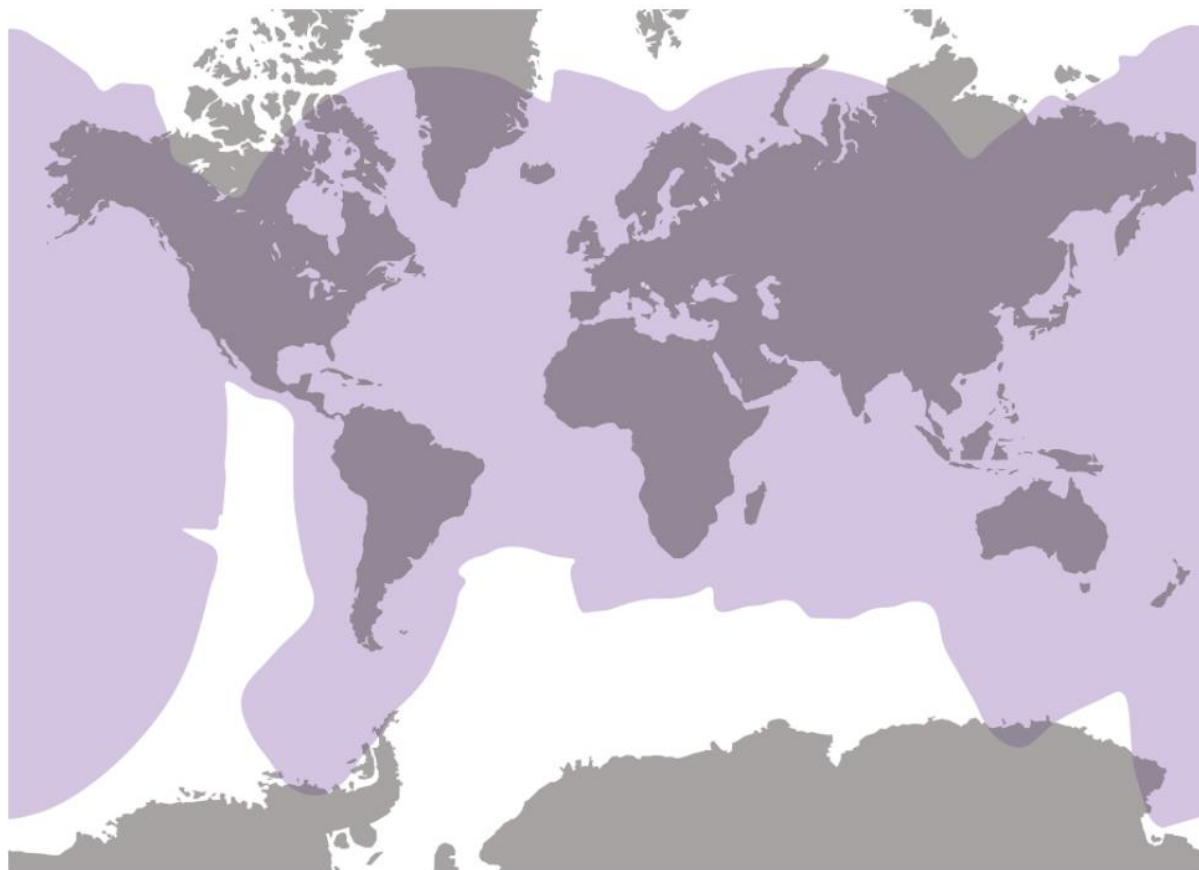

TracPhone V7-HTS Coverage

Ku-band Coverage