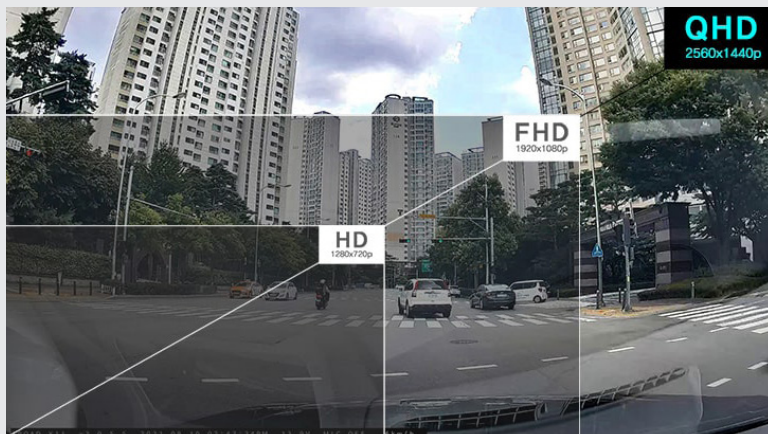

IROAD™

IROAD X30

High performance, QHD, 2ch & 3ch Dash Camera

- 2CH Front (QHD @ 30fps) + External Rear (FHD @ 30fps)
- 3CH Front (QHD @ 30fps) + Internal IR (FHD @ 30fps) + Internal Rear (FHD @ 30fps)
- 3CH Front (QHD @ 30fps) + Internal IR (FHD @ 30fps) + External Rear (FHD @ 30fps)
- Front: QHD SONY Starvis IMX335 Sensor
- External Camera IP69K rated & supplied with 20m cable
- Real HDR (High Dynamic Range)
- 155° Wide angle (front), 140° Wide angle (IR and External)
- X-VISION: Intelligent Night Vision
- ICLOUD
- Mobile App (iOS & Android) / Wi-Fi Function: Live View, Playback, Settings, and Update
- Format Free & Memory Automatic Recovery System
- ADAS (Advanced Driver Assistance Systems) - LDWS, FCWS, FVDW
- SafeGuard: Battery Discharge, High Temperature
- Built-in GPS
- Parking Recording (Motion Detect, Impact Recording, Time Lapse)

 QHD FRONT AND REAR	 SONY STARVIS FRONT AND REAR	 HIGH DYNAMIC RANGE	 ICLOUD	 INTELLIGENT NIGHT X-VISION	 BUILT-IN GPS	 TIME LAPSE	 155° WIDE VIEWING
---	--	---	---	---	---	---	--

QHD 5MP RESOLUTION

The QHD X30 comes with the latest 5-Megapixel resolution image sensor, capturing Quad high definition video. The front and rear Sony Starvis image sensors ensure the best image quality under any light.