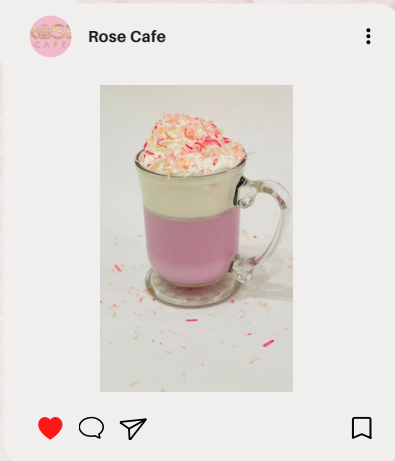

Drinks

Hot Chocolate

Hot Chocolate
REG\$4.50 LG\$5.00

Pink Hot Chocolate
REG\$6.00 LG\$6.50

Affogato

"Vanilla ice cream drowned with a shot of espresso"
\$6.00

Tea

REG \$3.00

LG \$3.50

- Green tea
- Orange Pekoe
- Earl grey
- Berry
- Chamomile
- Peppermint
- Ginger
- Lemon

Arabic Tea

Cup \$3.50
Pot \$8.00

Mint
Sage

Add ons

Extra shot **\$1.50**
whip cream **\$1.00**
vanilla sweet cream **\$2.00**
extra syrup **\$0.70/shot**
Milk Alternatives \$1.00