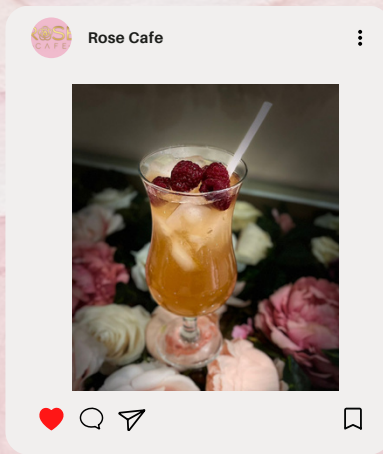

Drinks

ROSE SPECIAL

LEMONADE \$12

Cotton Candy Cloud

PINK

BLUE

REFRESHMENTS

Pomegranate Mojito
\$10