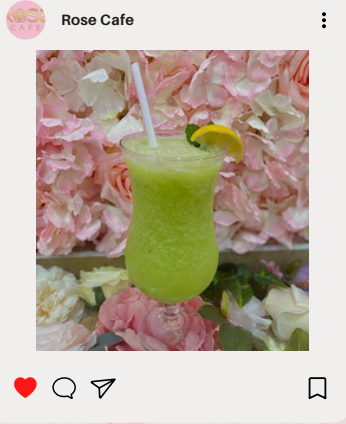

Drinks

ROSE SPECIAL

LEMONADE \$12

Cotton Candy Cloud

PINK

BLUE

REFRESHMENTS

Pomegranate Mojito
\$10