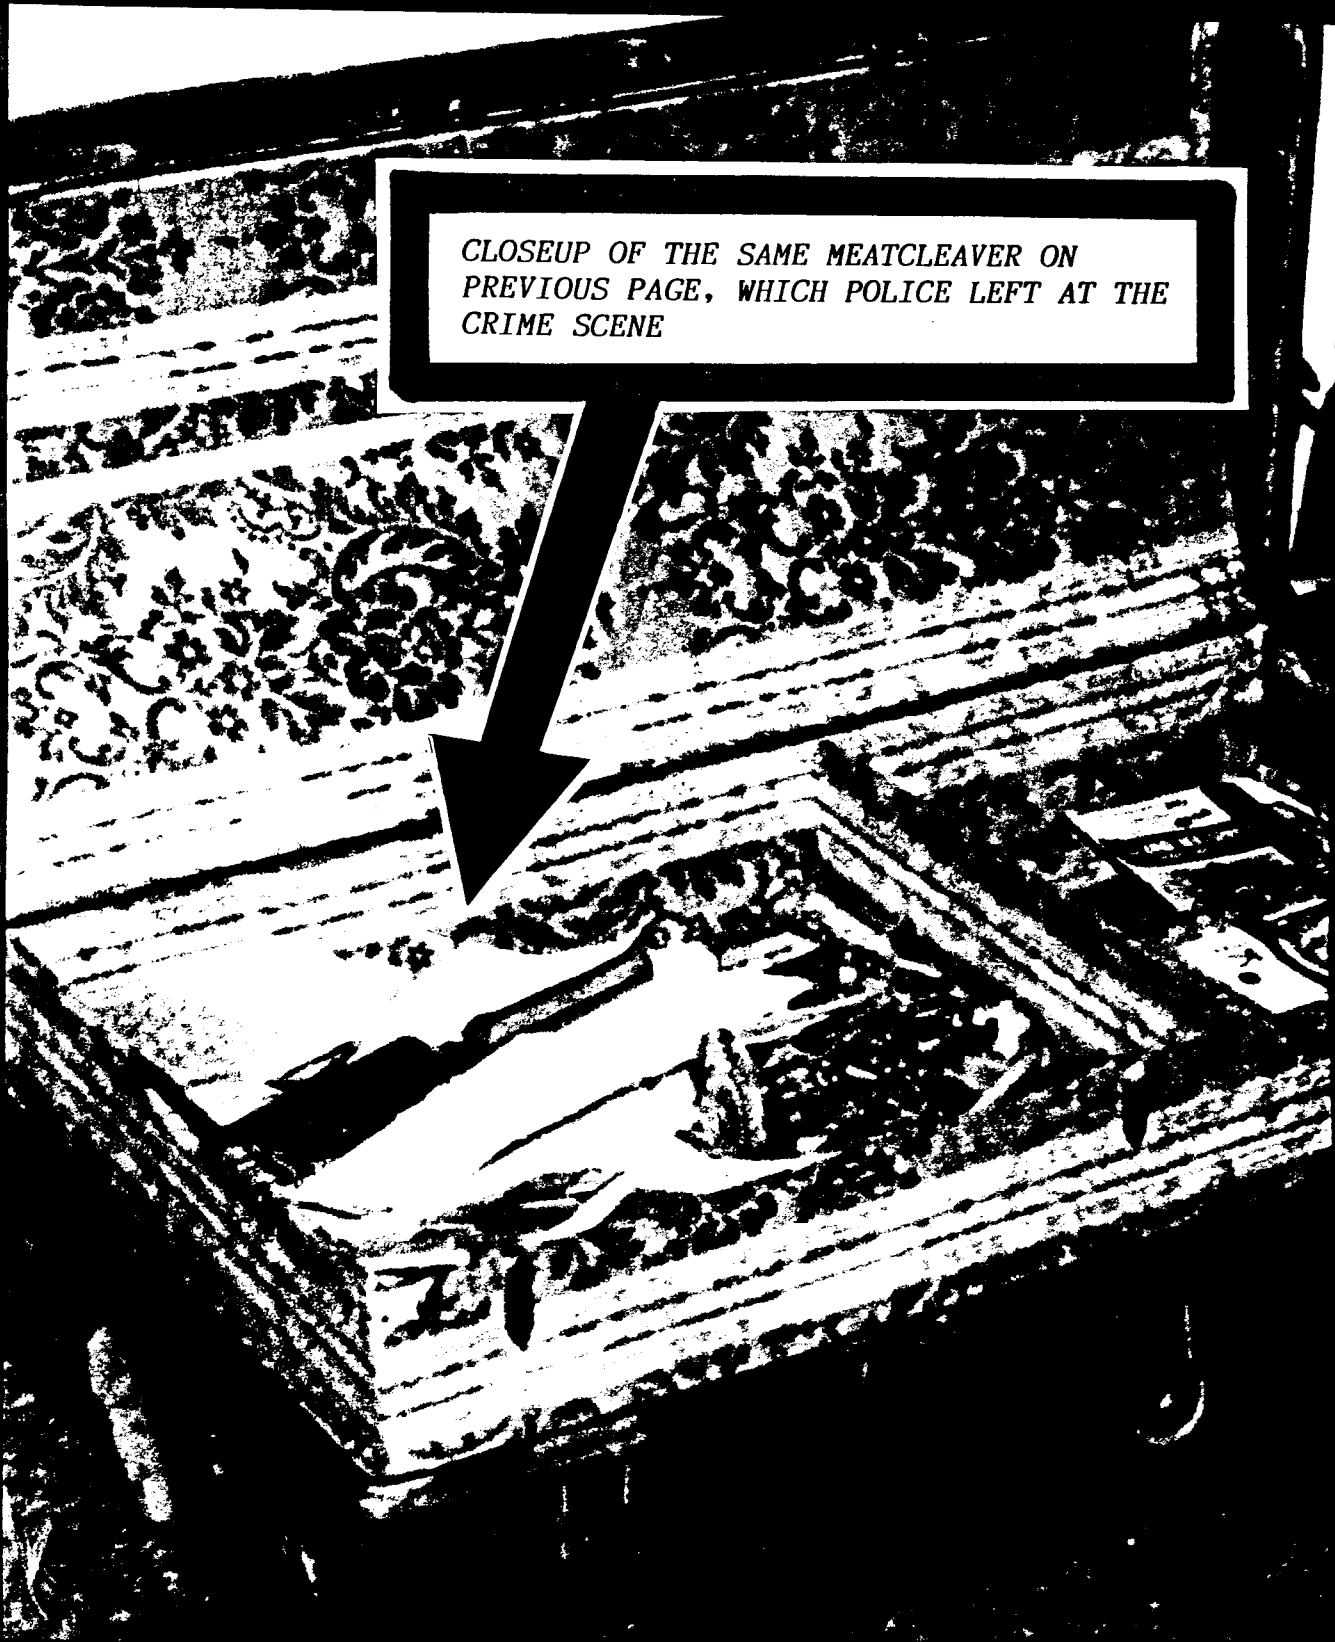

POLICE PHOTO PROVING EXISTENCE OF THE MEAT
CLEAVER WEAPON AT THE CRIME SCENE -- JUST
FEET FROM THE ATTACKER EVEN AFTER MOVED
AWAY, HERE. THIS PHOTO WAS HIDDEN FROM
LAZOR AND THE JURY. THEY NEVER HAD A CLUE
THAT LAZOR WAS ATTACKED WITH A MEATCLEAVER
BY ALLRED

CLOSEUP OF THE SAME MEATCLEAVER ON PREVIOUS PAGE, WHICH POLICE LEFT AT THE CRIME SCENE