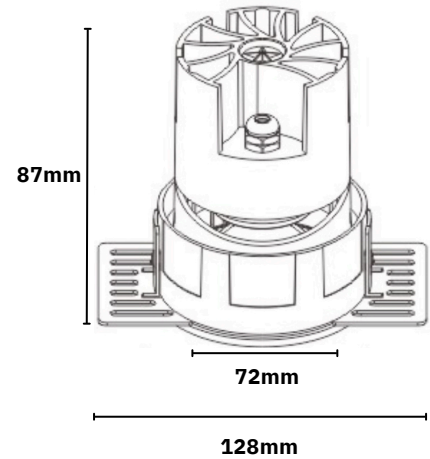

DESCRIZIONE DESCRIPTION

Un elemento base nella gamma dei downlight. Sorgente luminosa luminosa per evitare abbagliamento. Design funzionale e senza tempo

An elegant in the spotlight range. A high light source to reduce glare, a functional and timeless design.

GENERAL

nero black bianco white
personalizzabile custom
Trimless recessed
IP20-IP44 (acces. FL055/FL060)
IK06

ELETRICO ELECTRICAL

10W
220-240VAC 50/60Hz
attrezzatura Compreso
gear included

ABBIGLIAMENTO ILLUMINAZIONE ILLUMINATION APPAREL

25° 43° 60°
IRC ≥ 90 CRI ≥ 90
IP20-44
(acces. FL055/FL060)
MacAdam ≤ 3
UGR < 19
difusor trasparente clear
diffuser

LE MISURE MEASURES

L87mm
D72mm

REGOLAMENTO DIMMING

on / off
IGBT/TRIAC
phase-cut
dimming IGBT/TRIAC
1-10V
push
DALI

RITAGLIARE CUTOUT

74mm
spessore del tetto: 13mm
min. ceiling thickness:
13mm massimo spessore
del tetto: 38mm max. ceiling
thickness: 38mm