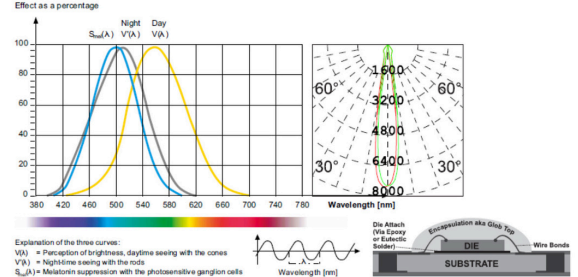

ACCESSORI

ACCESSORIES

LUM040 honeycomb diffuser
LUM055 transparentglass

modificare senza preavviso change without notice