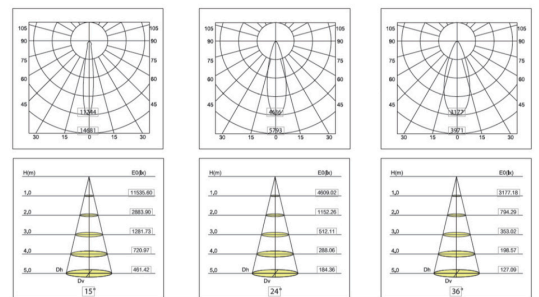

ACCESSORI

ACCESSORIES

LUM040 honeycomb diffuser
LUM055 transparentglass

modificare senza preavviso change without notice