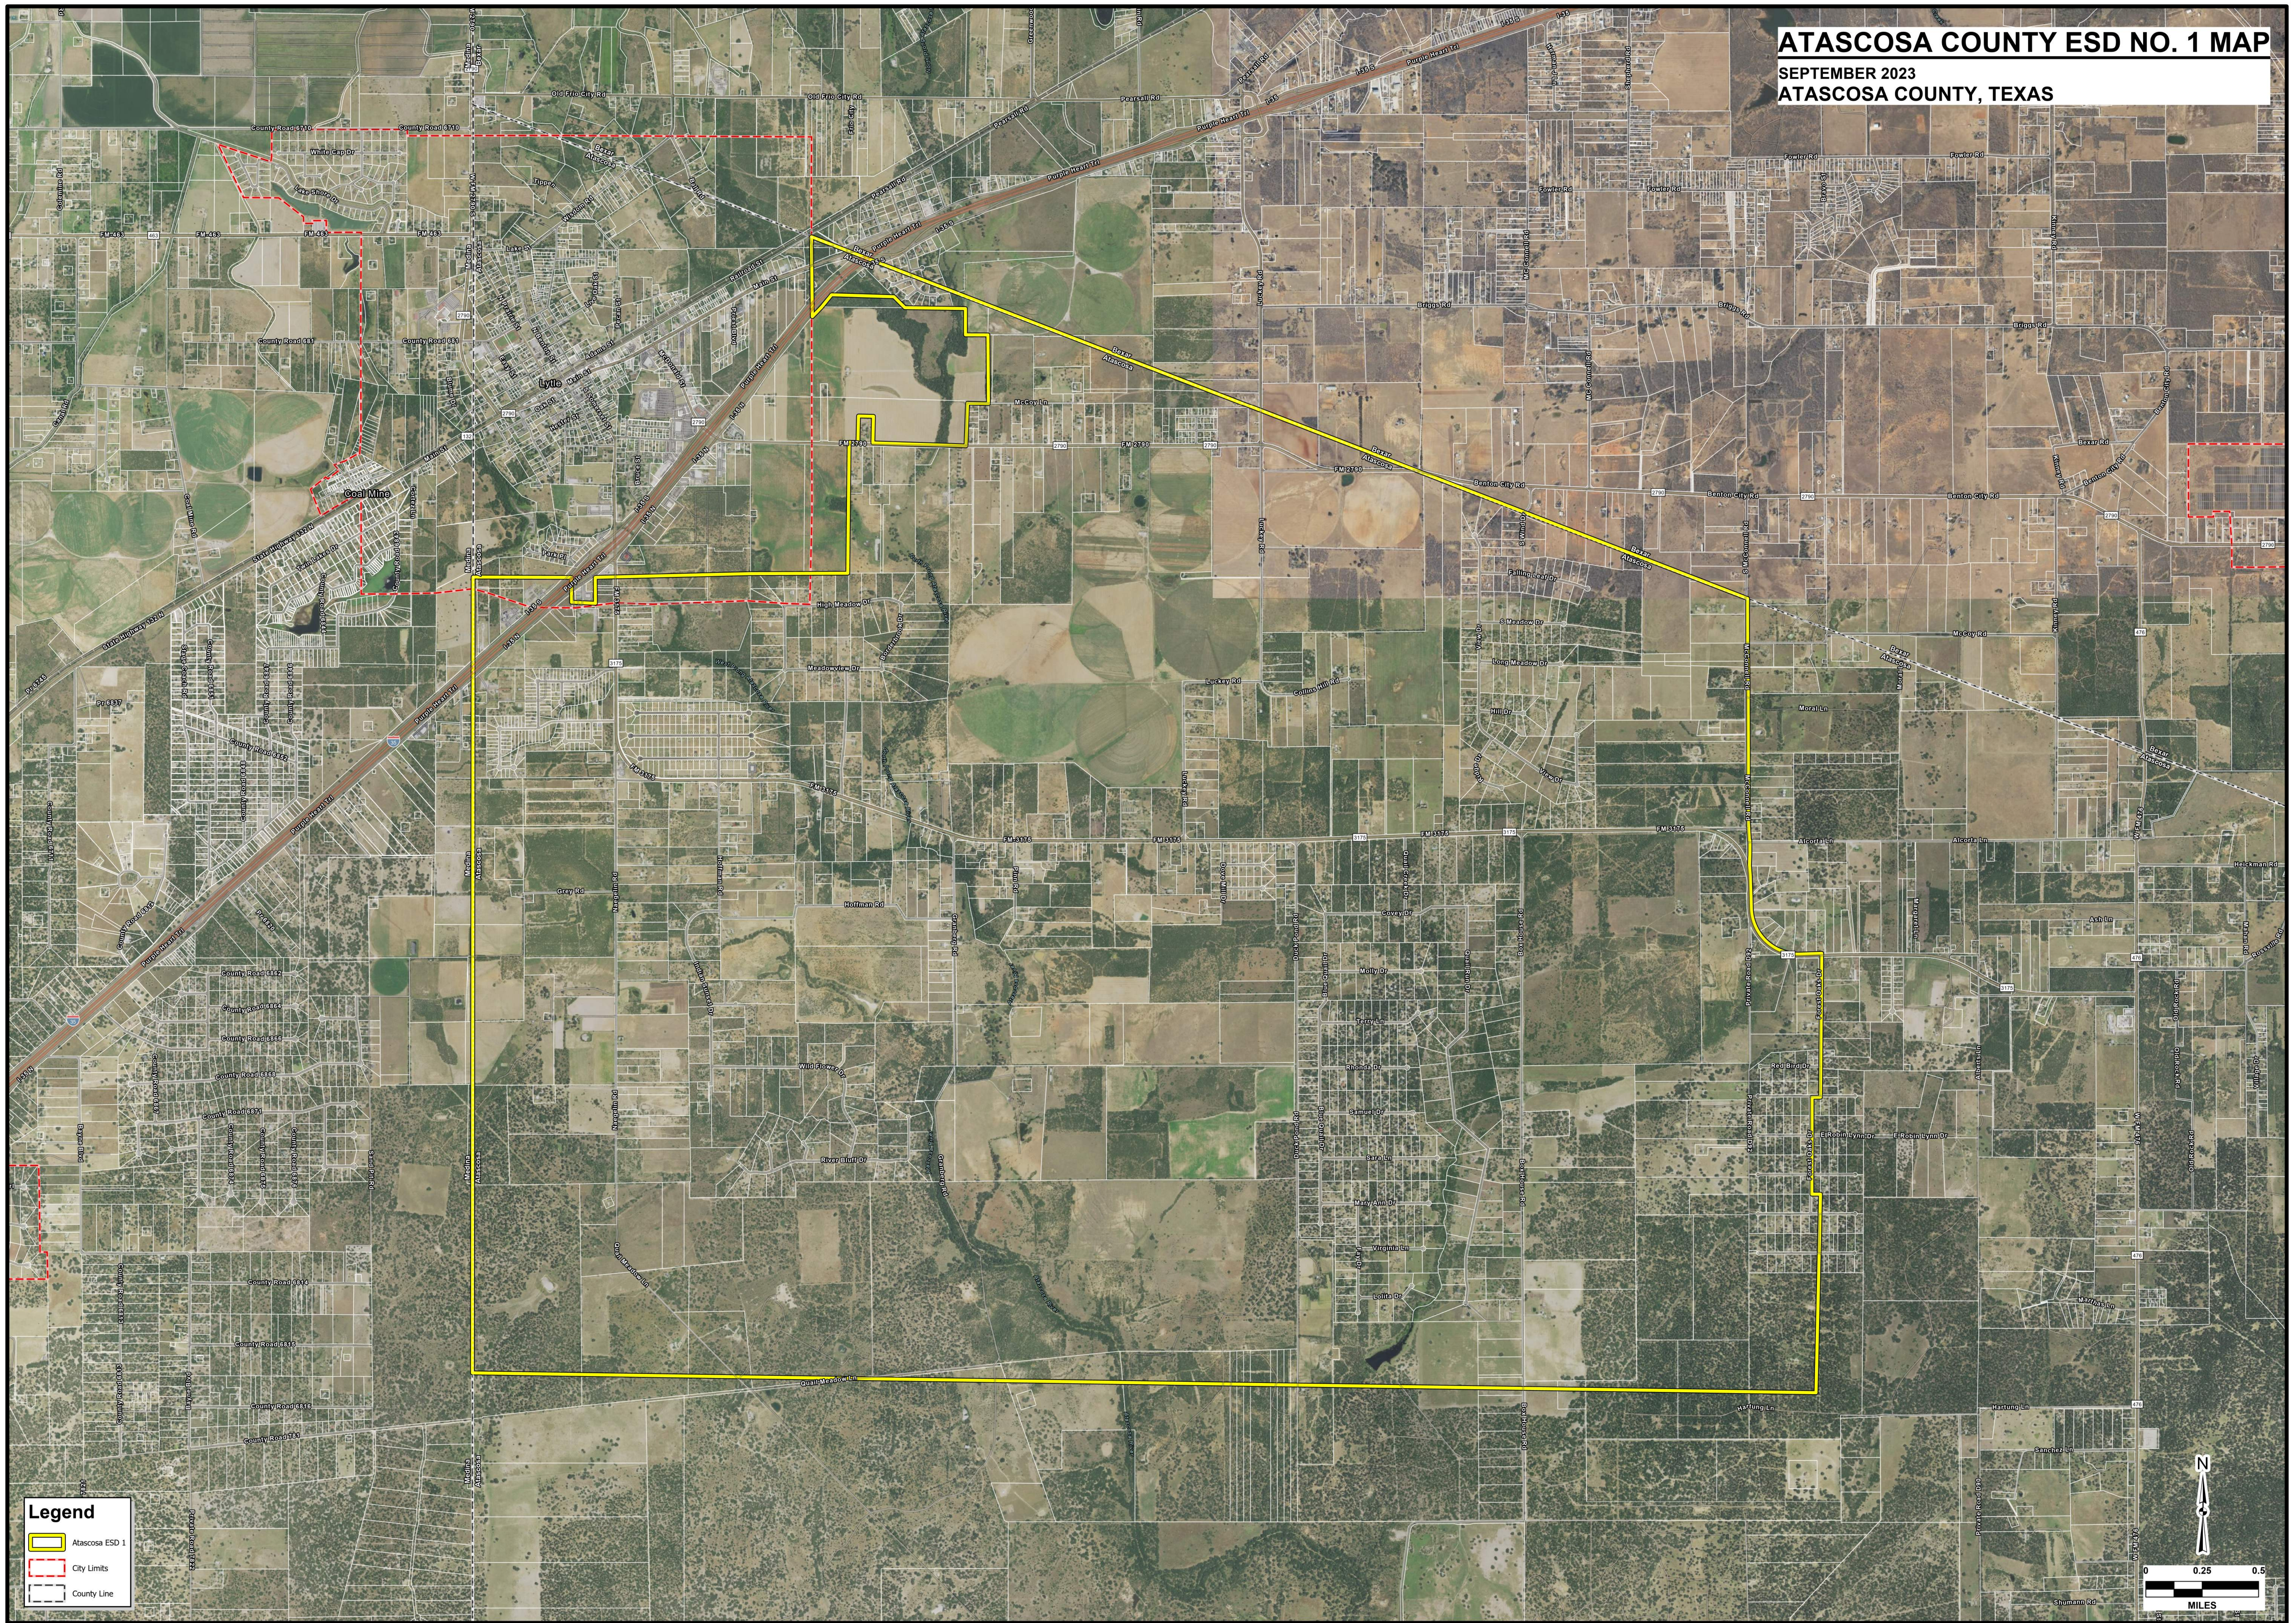

ATASCOSA COUNTY ESD NO. 1 MAP

SEPTEMBER 2023

ATASCOSA COUNTY, TEXAS

Legend

- Abasco ESD 1
- City Limits
- County Line