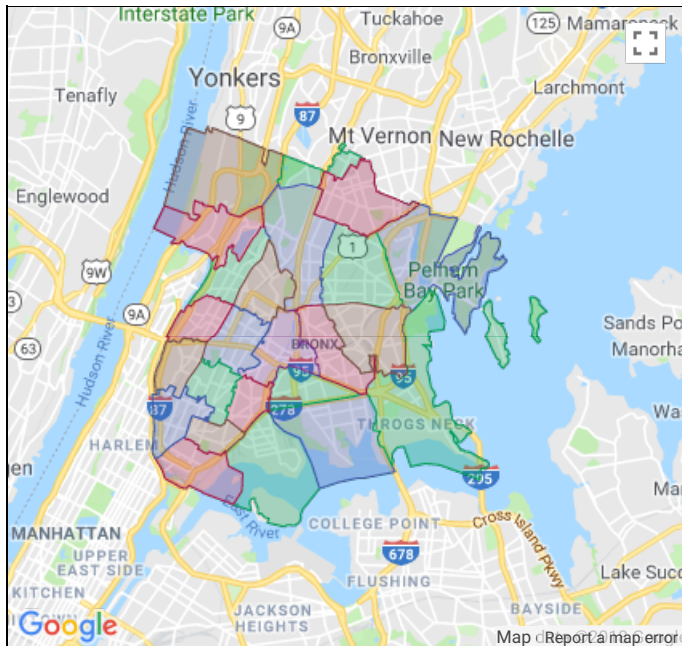

FREE ZIP Code Finder

Find info on any U.S. ZIP Code

Lookup ZIP Code

Find ZIP+4 of Address

Find the ZIP Code, County, and +4 of any U.S. Address

Find ZIP+4

Other FREE Lookups

Lookup ZIP Code of any City, State, County or Area Code

Search

FREE Radius Search

Find all ZIP Codes

Do Radius Search

FREE Distance Calc

Calculate the distance between two U.S. or Canadian ZIP codes.

[Zip-Codes.com](#) > [New York Zip Codes](#) > [Bronx County](#) > [Bronx, NY](#)

ZIP Codes for City of Bronx, NY

Overview | 2010 Census

Search

- [View a list of ZIP codes in Bronx, NY](#)
- [Bronx, NY ZIP Code Boundaries](#)
- [Download Bronx, NY ZIP Code Database](#)

Timezone(s): Eastern (GMT -05:00)
Counties: BRONX, NY
Population: 45,713 ([More Details](#))
Male Population: 20,567
Female Population: 25,146
Median Age: 33
ZIP Codes: 25
Cities: 1
Counties: 1
Area Codes: 6
Total Area: 57 square miles (county)
Land Area: 42 square miles (county)
Water Area: 15 square miles (county)