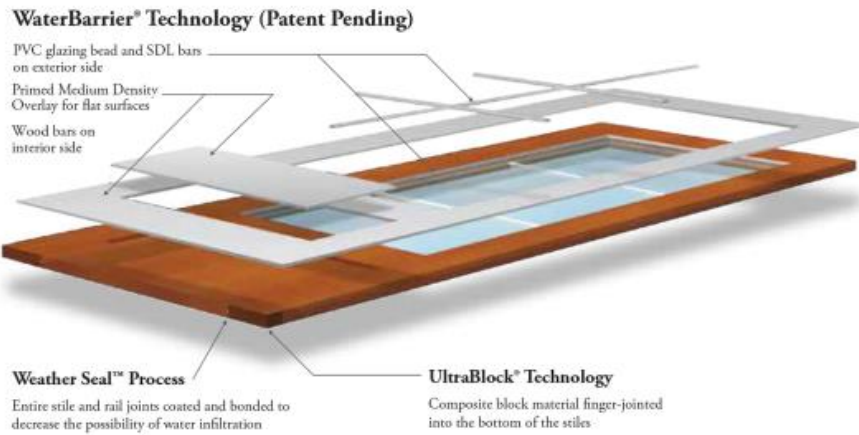

EXTERIOR FRENCH AND SASH DOORS

(doors are 1¾", 6'8" height and offered in Douglas Fir unless otherwise noted)