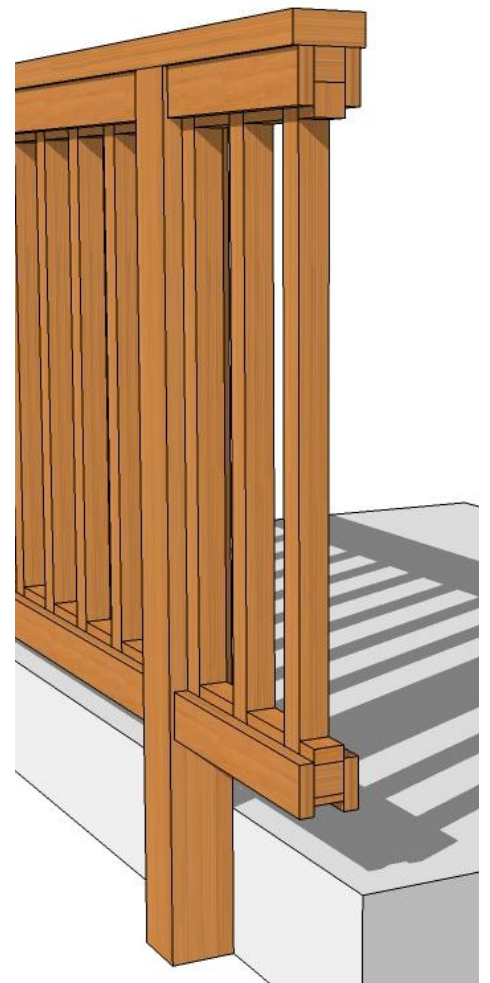

Traditional

The Traditional railing is a knocked down, field adjustable system. Available in Western Red Cedar.

Western Red Cedar