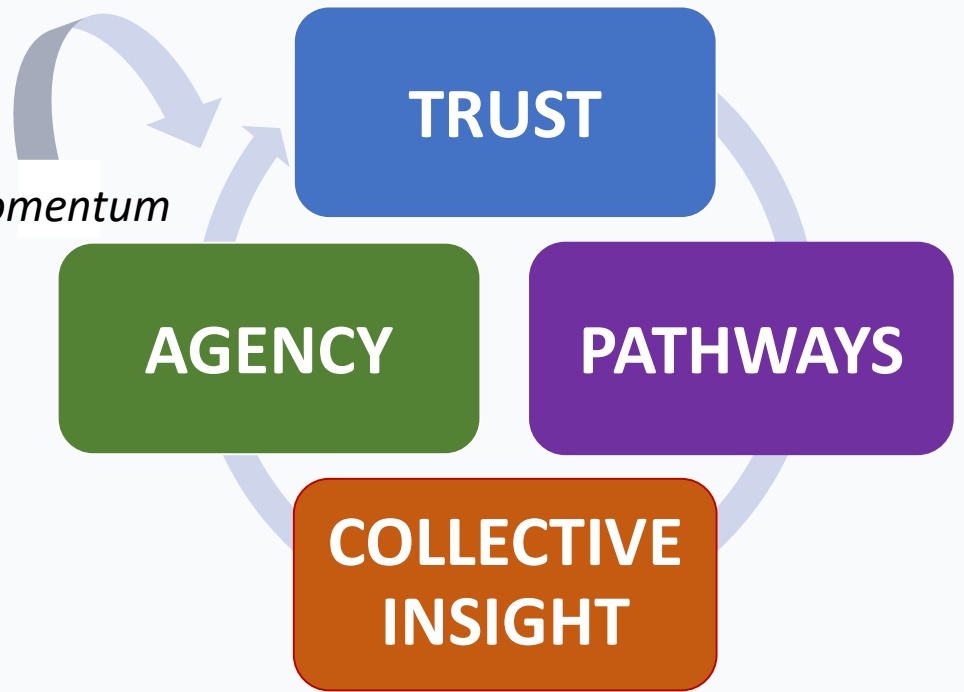

Agency creates shared momentum and business outcomes.

The Agency Engine is a virtuous cycle that powers organizational Strategy & Systems.

In Greek notation, Λ marks lift — an upward force that stabilizes the system and accelerates whatever momentum is already there.

***SIGNALS** function as a catalyst inside the engine, turning clarity into shared direction and motion.*

SIGNAL	Leader Signal	What it Creates
Trust	"You'll know what to expect — and why."	Safety + predictability
Pathways	"You have what you need to move forward."	Clarity + navigability
Collective Insight	"Your engagement helps us align."	Shared understanding + alignment
Agency	"Let's do this."	Confidence + action