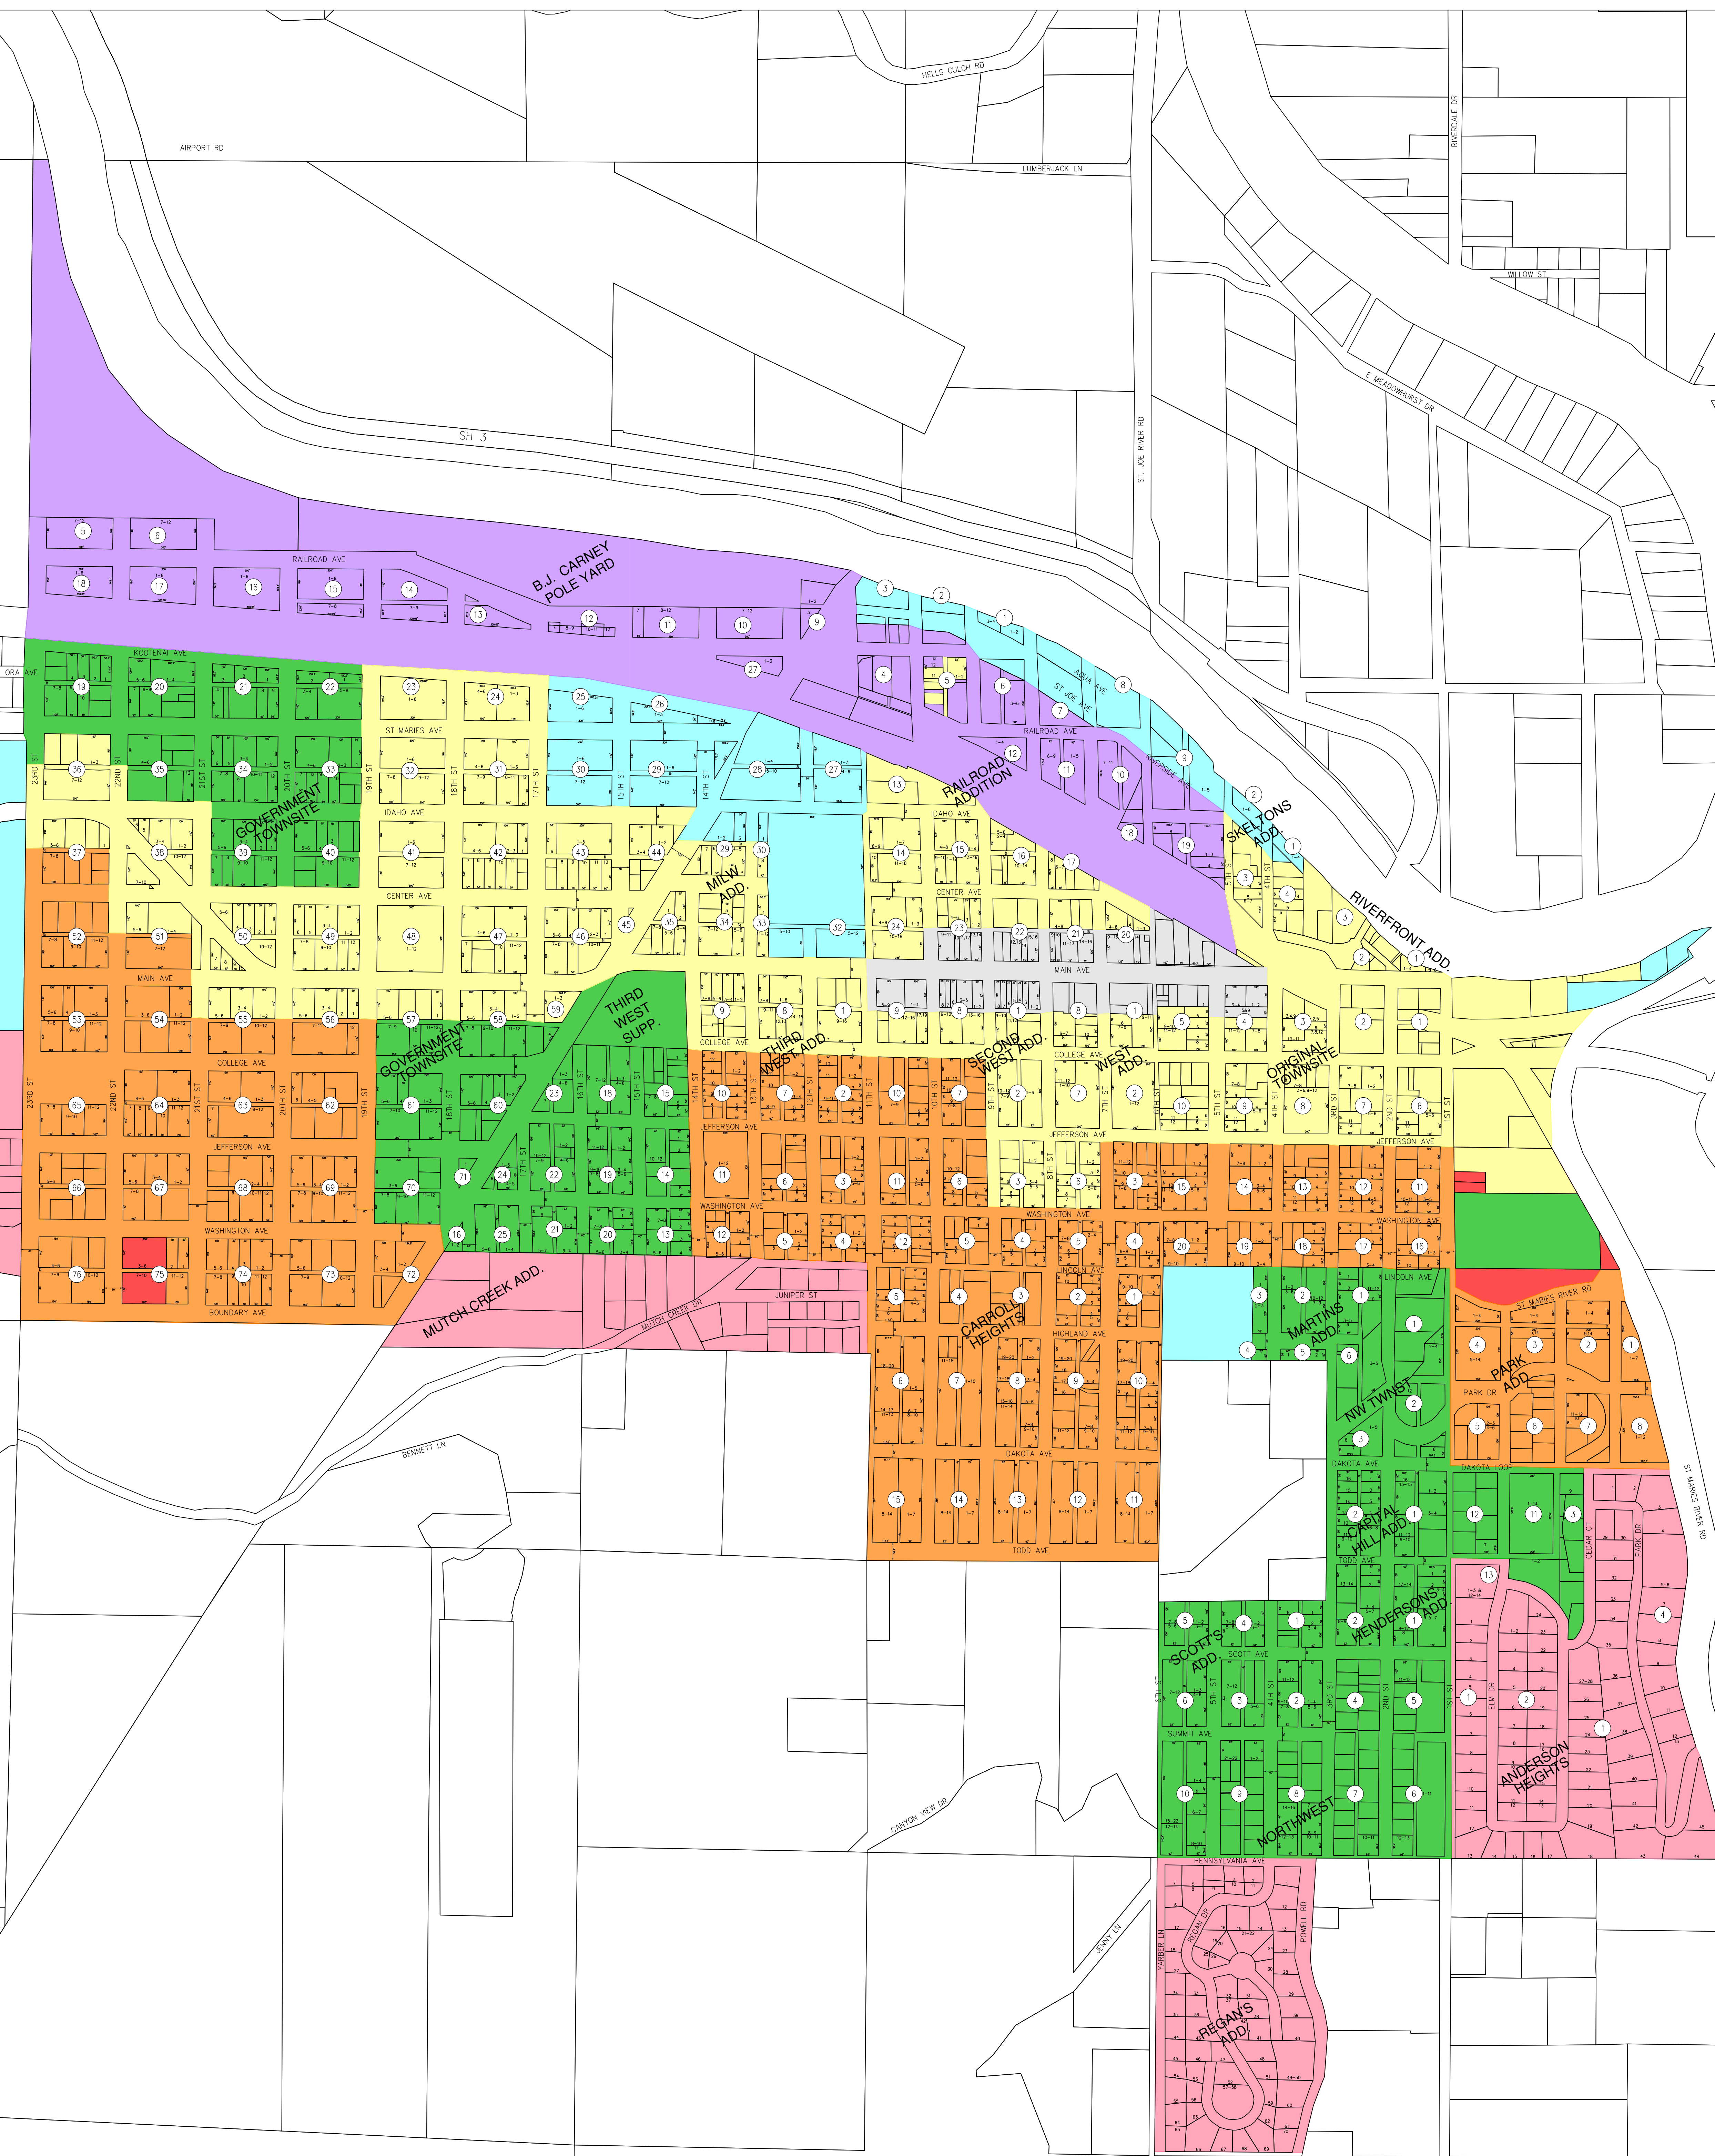

**LEGEND**

- Central Business District
- General Commercial District
- Manufacture and Industry
- Mobile Home Park
- Multiple Residence R-2
- Parks and Recreation
- Single Residence R-1A
- Single Residence R-1B

Parcel Boundaries

Block Number

Lot Number

Measurement Length

**CITY OF ST. MARIES**  
**ZONING OVERVIEW**