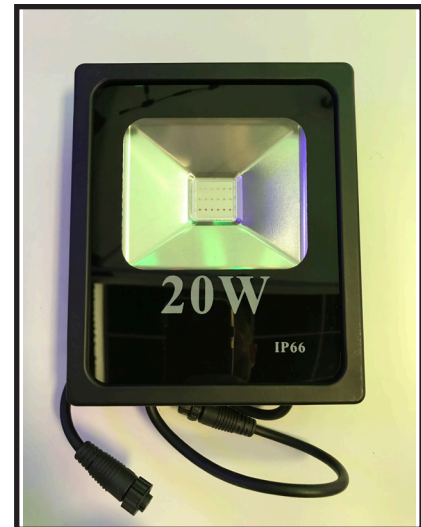

## RGB+WWF-24Vdc

| Output                              |   |
|-------------------------------------|---|
| LED Type                            | COB20WRGB                                 |
| LED Channels                        | R-G-B                                     |
| LED Count                           | 1   |
| Greyscale                           | 16-bit, 65,536 dimming levels*            |
| Beam Angle                          | 180-degrees                               |
| Control                             |   |
| Individually Addressable            | yes                                       |
| Control Systems                     | NDB+ (ArtNet, E1.31), WEC+, MC+           |
| Max Lamps before power injection    | 3 - 4                                     |
| Max Distance before Power Injection | 30-feet to be verified                    |
| Electrical & Safety                 |   |
| Input Voltage                       | 24 VDC                                    |
| Current                             | 0.83 Amps / lamp                          |
| Power                               | 20 Watts / lamp                           |
| Wire                                | 18 AWG, 3C, UV protected                  |
| Inline power injection              | via Rainmin Power T+'s                    |
| Certifications                      | IP 65                                     |
| Physical                            |   |
| Housing                             | aluminum, powder coated base; glass cover |
| Size                                | ~ 8" x 6" x 1.5"                          |
| Weight (kg)                         | ~3 lbs.                                   |
| Connector Type                      | LLT twist-lock                            |
| Mounting Option                     | 180-degree adjustable yoke                |
| Lead/End Wire length                | 6" (standard)                             |
| Operating Temperature               | Neg -25 to +55 Cel. / -13 to 130 Far.     |