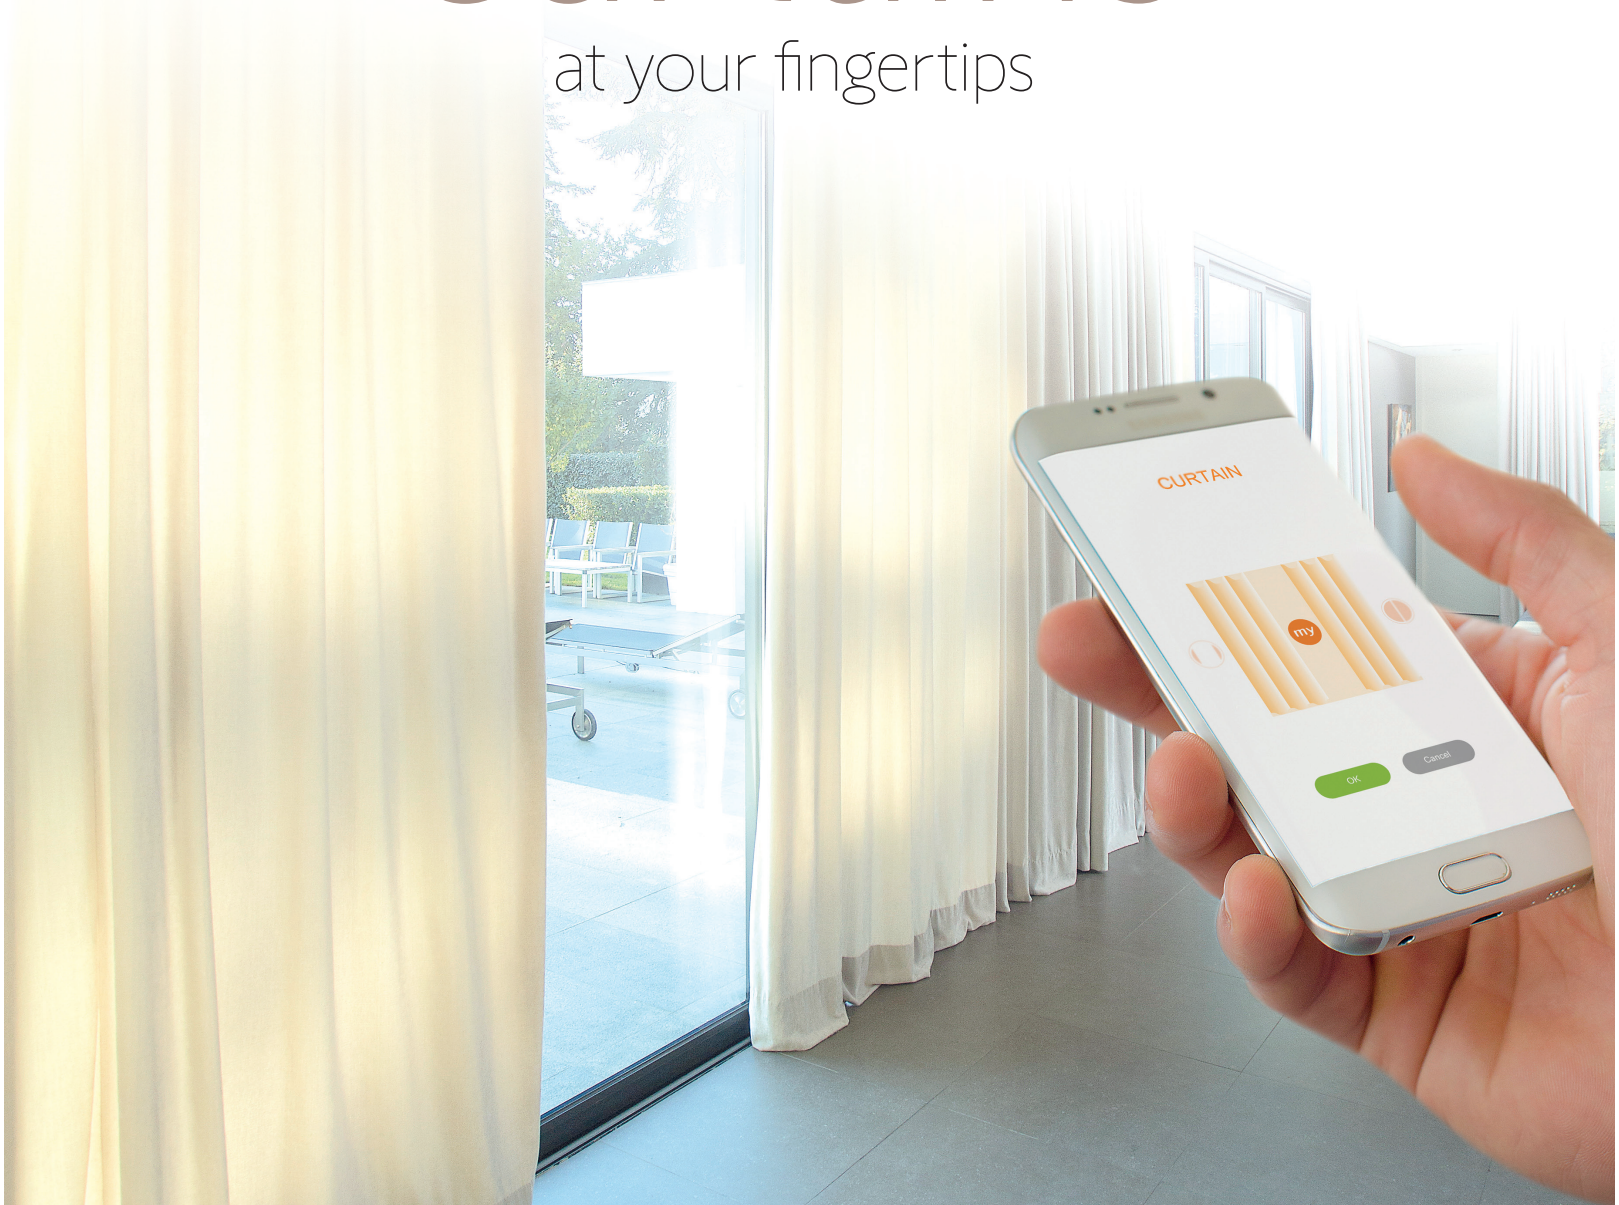

Smart curtains

at your fingertips