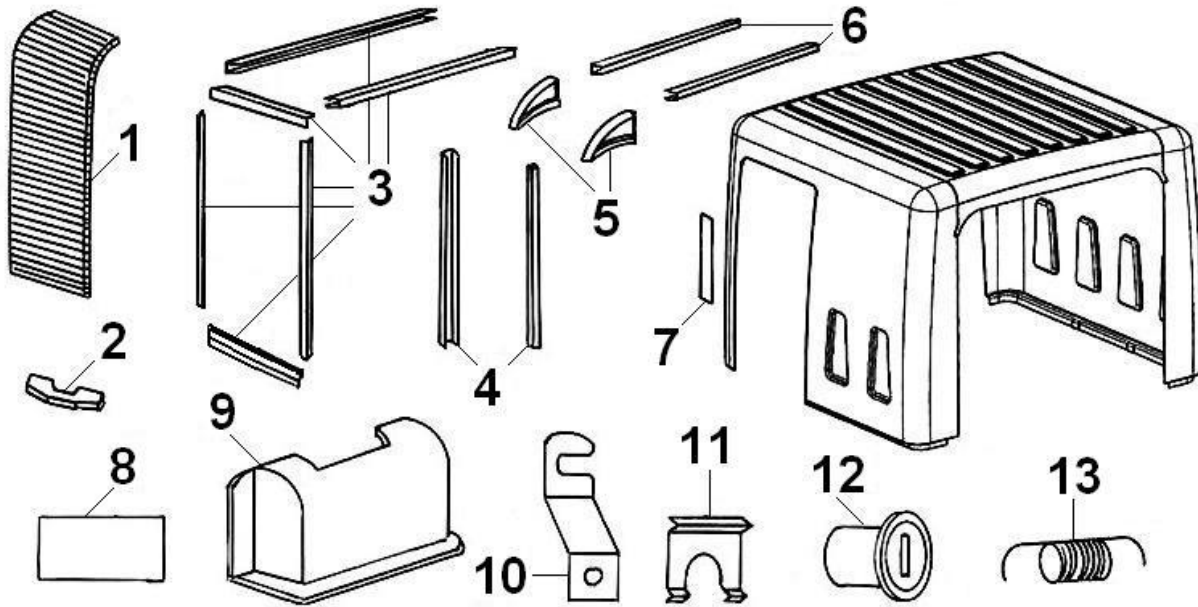

VAN SIDE ROLLER DOOR

ITEM	CPC P/N	DESCRIPTION	QTY	SEATS P/N
1	*	SIDE ROLLER DOOR	1	*
2	72706-08	ROLLER SHUTTER DOOR HANDLE	1	760248
3	*	FRAME KIT, SIDE ROLLER DOOR	1	*
4	*	VERTICAL GUIDE RAIL KIT	2	*
5	*	GUIDE CORNER. L/H SIDE ROLLER DOOR	1	*
5A	*	GUIDE CORNER. R/H SIDE ROLLER DOOR	1	*
6	*	HORIZONTAL GUIDE RAIL KIT	2	*
7	*	SIDE ROLLER DOOR TRIM R/H	1	*
7A	*	SIDE ROLLER DOOR TRIM L/H	1	*
8	*	KEY BARREL PLATE. SIDE	1	*
9	*	SIDE ROLLER DOOR LOCK COVER	1	*
10**	72716-08	LOCK OPERATING PLATE	1	760299
11	72647-08	KEY BARREL FIXING CLIP	1	759965
12	72484-08	IGNITION LOCK, 4 BARRELS (Lock cylinders not sold as separate units.)	1	760043
13	72717-08	ROLLER DOOR LOCK RETURN SPRING	1	760252

* No longer available

** Limited quantities

NOTE: Fiberglass van is being replaced with a aluminum van. See page 6-11.