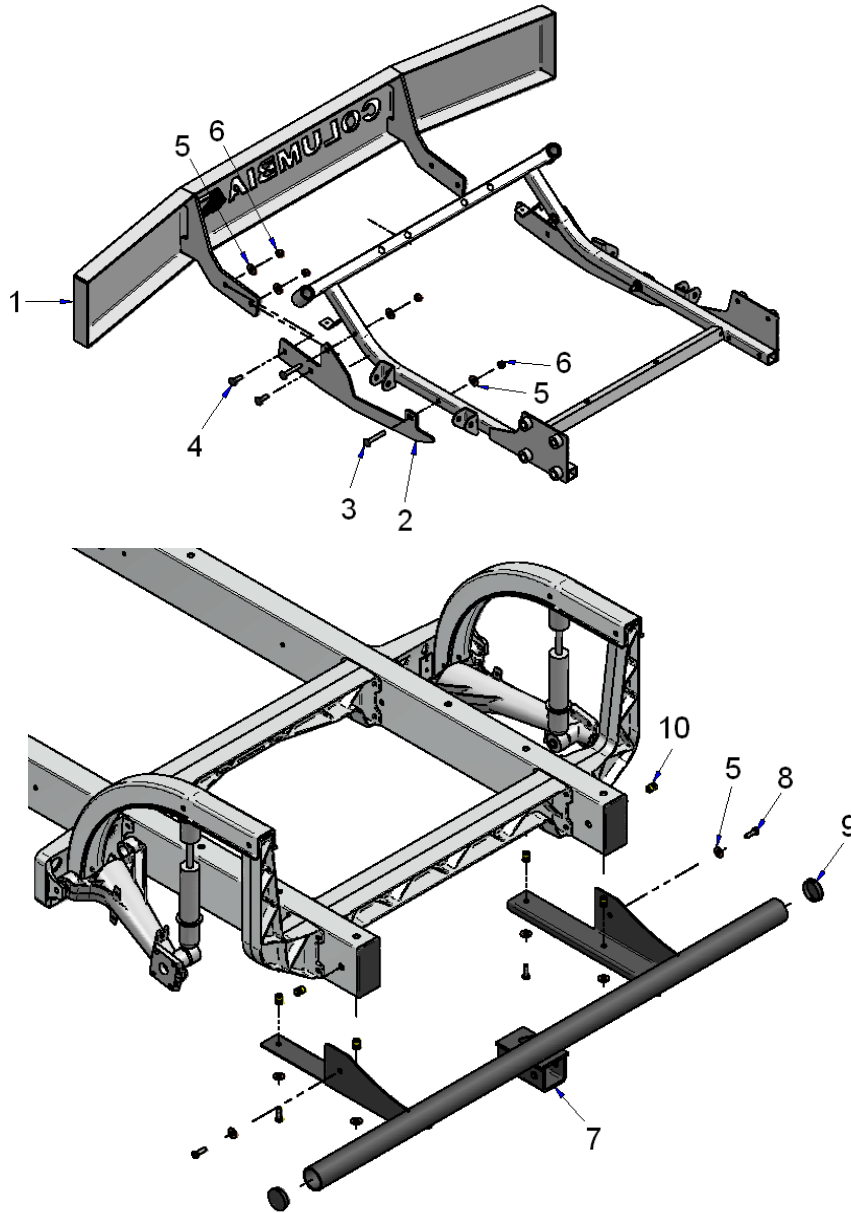

FRONT/REAR BUMPERS - MEGA

ITEM	CPC P/N	DESCRIPTION	QTY	SEATS P/N
1	72738-13	FRONT BUMPER	1	311587
2	72794-13	BRACKET. FRONT BUMPER	2	515193
3	3403-B	BOLT, 5/16-18X2 CARR. G5	4	719609
4	5400-BS	BOLT, 5/16-18X1 CARR. G5	4	719744
5	6000-B	WASHER, 5/16 USS/STD,F/W BLK MAX	8/6	719771
6	7739	NUT, 5/16-18 L/N NYLOCK, NE,GA, BLK MAX	8	719892
7	72799-13	REAR BUMPER	1	311588
8	4017	SCREW, 5/16-18X1 HHC G8 YLW	6	708085
9	11448	PLUG, 1.75" BLACK	2	719530
10	8206	KNURLED INSERT 5/16-18 YWZC	6	719929