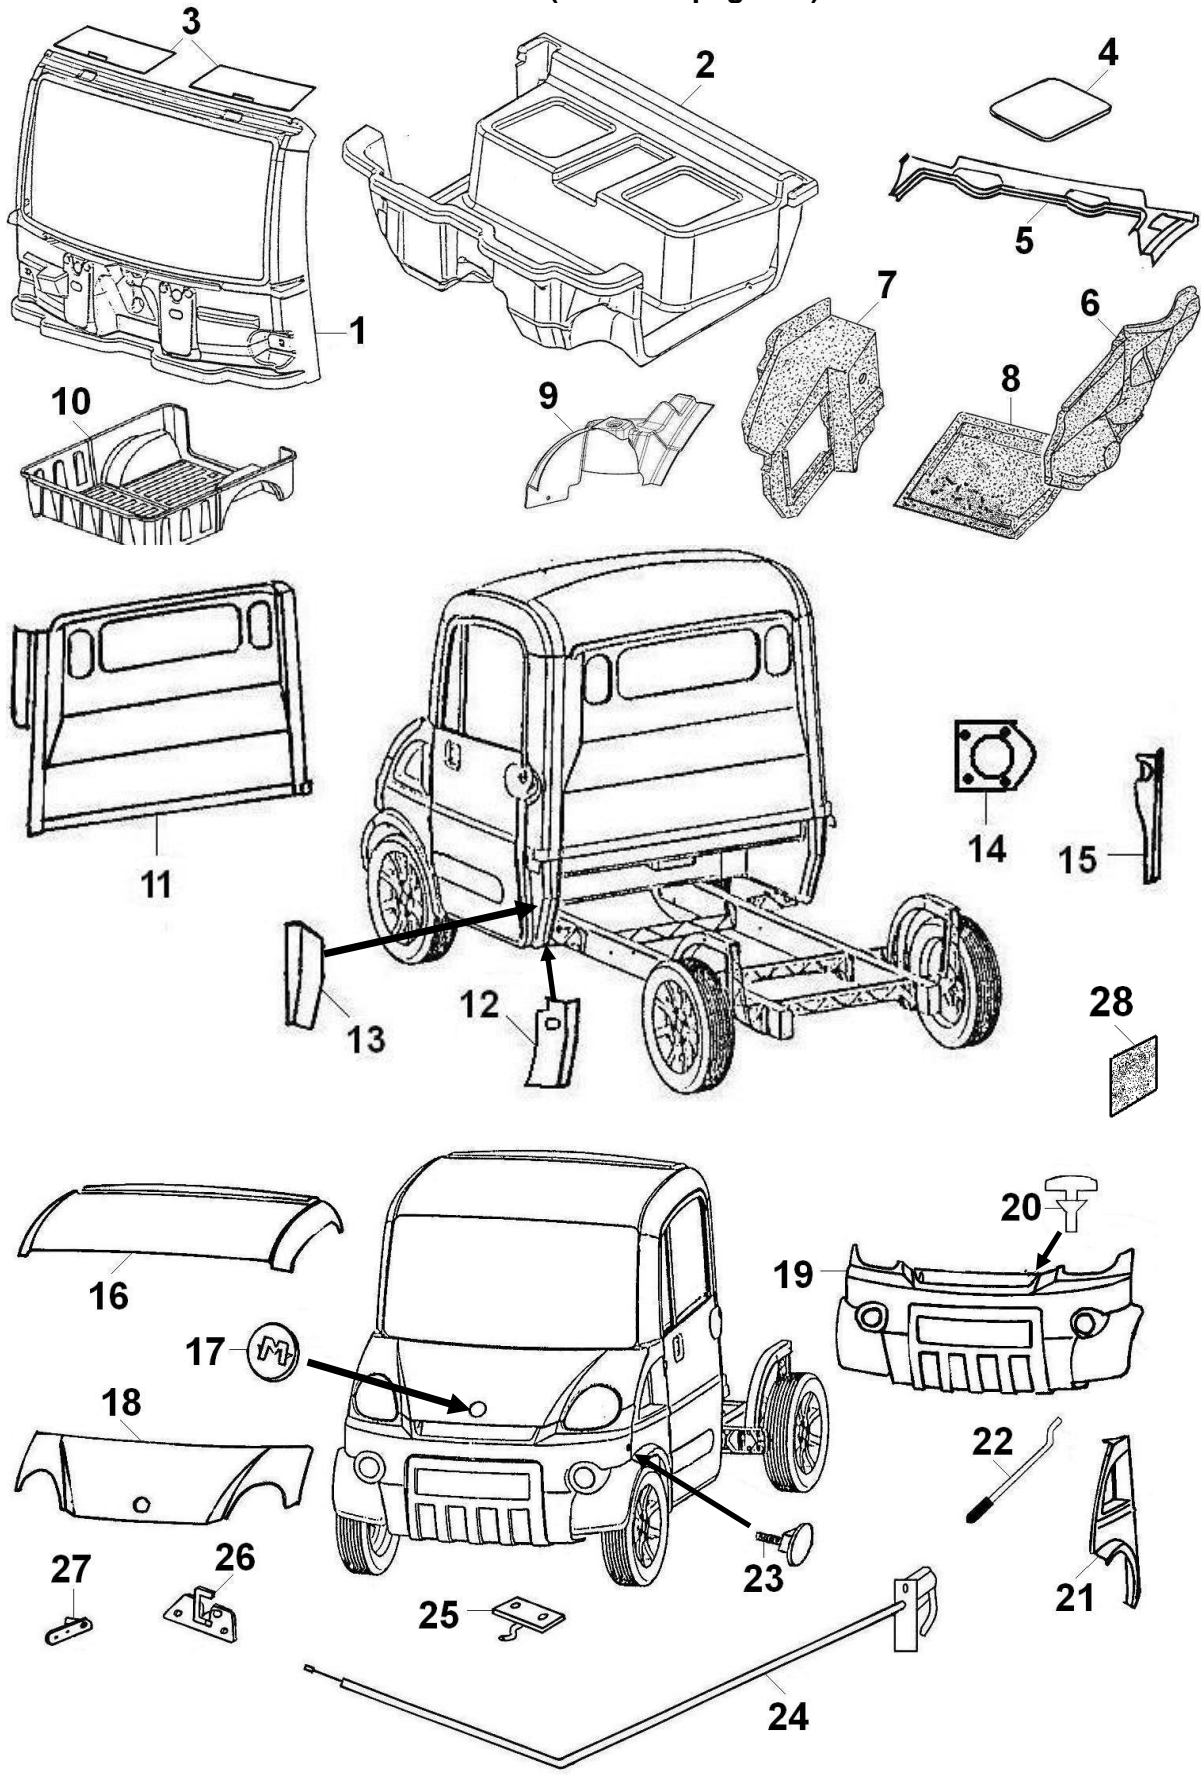

FRONT (See Note page 2-4)

FRONT (Cont.)

ITEM	CPC P/N	DESCRIPTION	QTY	SEATS P/N
1	72569-08	CABIN FRONT PANEL – See NOTE	1	760129
2	72783-08	FRONT PLATFORM LHD – See NOTE	1	760093
2A	*	FRONT PLATFORM RHD – See NOTE	1	760626
3	72570-08	SUN VISOR WITH MAP POUCH	1	760290
4	72571-08	CAB FLOOR R/H	2	512931
5	72572-08	DASH FRONT PANEL – See NOTE	2	760086
6	72573-08	SOUND PANEL INNER WING L/H	1	760095
7	72574-08	SOUND PANEL INNER WING R/H	1	760094
8	72575-08	LOWER SOUND PANEL	1	512993
9	72576-08	L/H/F WING CAPPING PANEL – See NOTE	1	760087
9A	72577-08	R/H/F WING CAPPING PANEL – See NOTE	1	760088
10	72579-08	REAR TRAY. LONG, -D (N), -T(N), -C(N)	1	760293
10A	72580-08	REAR TRAY. POLYESTER, -V(N)	1	760298
11	72597-08	CAB REAR PANEL – See NOTE	1	760096
12	72599-08	PANEL LEFT CAB – See NOTE	1	760079
12A	72598-08	RIGHT REAR WING – See NOTE	1	760078
13	72600-08	TRIM PANEL LEFT	1	760155
13A	72601-08	TRIM PANEL RIGHT	1	760156
14	72602-08	PLATE, CHARGER CABLE	1	512445
15	72603-08	L/H EXTENSION DGRABBET – See NOTE	1	760157
15A	72604-08	R/H EXTENSION DGRABBET – See NOTE	1	760158
16	72581-08	CAB ROOF – See NOTE	1	760128
17	84206-93	DECAL, DOMED EAGLE LOGO	1	749633
18	72593-08	HOOD, RED – See NOTE	1	467578
18A	72594-08	HOOD, SILVER – See NOTE	1	467579
18B	72595-08	HOOD, BLUE – See NOTE	1	467580
18C	72596-08	HOOD, WHITE – See NOTE	1	467581
19	72582-08	FRONT BUMPER – See NOTE	1	760081
20	72592-08	HOOD BUMPER	2	760080
21	72584-08	R/H FRONT WING – See NOTE	1	760077
21A	72583-08	L/H FRONT WING – See NOTE	1	760076
22	72586-08	HOOD PROP ROD	1	513000PL
23	72585-08	FRONT BUMPER FASTENER	2	759949
24	72589-08	HOOD RELEASE CABLE	1	759950
25	72587-08	HOOD LOCK HOOK	1	759962
26	72588-08	HOOD CATCH	1	760066
27	72590-08	HOOD HINGE L/H	1	759955
27A	72591-08	HOOD HINGE R/H	1	759956
28	72578-08	SOUND PLATE R/H	1	512932
**	8698	BUMPER RIVETS	1	719948
**	53408-09	COLUMBIA DECAL	1	712094
**	46930-02	LABEL , OPERATING RESTRICTIONS	1	511633

* SPECIAL ORDER   ** NOT SHOWN

NOTE: Many of the body components must be secured with an adhesive sealant. Order P/N 72800-13 which is an 8 1/2" tube containing 10.3 oz. (305 ml). A tube will cover approximately 12'. Prior to use of the adhesive, components must be treated with a primer such as Sika Primer 215 (obtain locally).