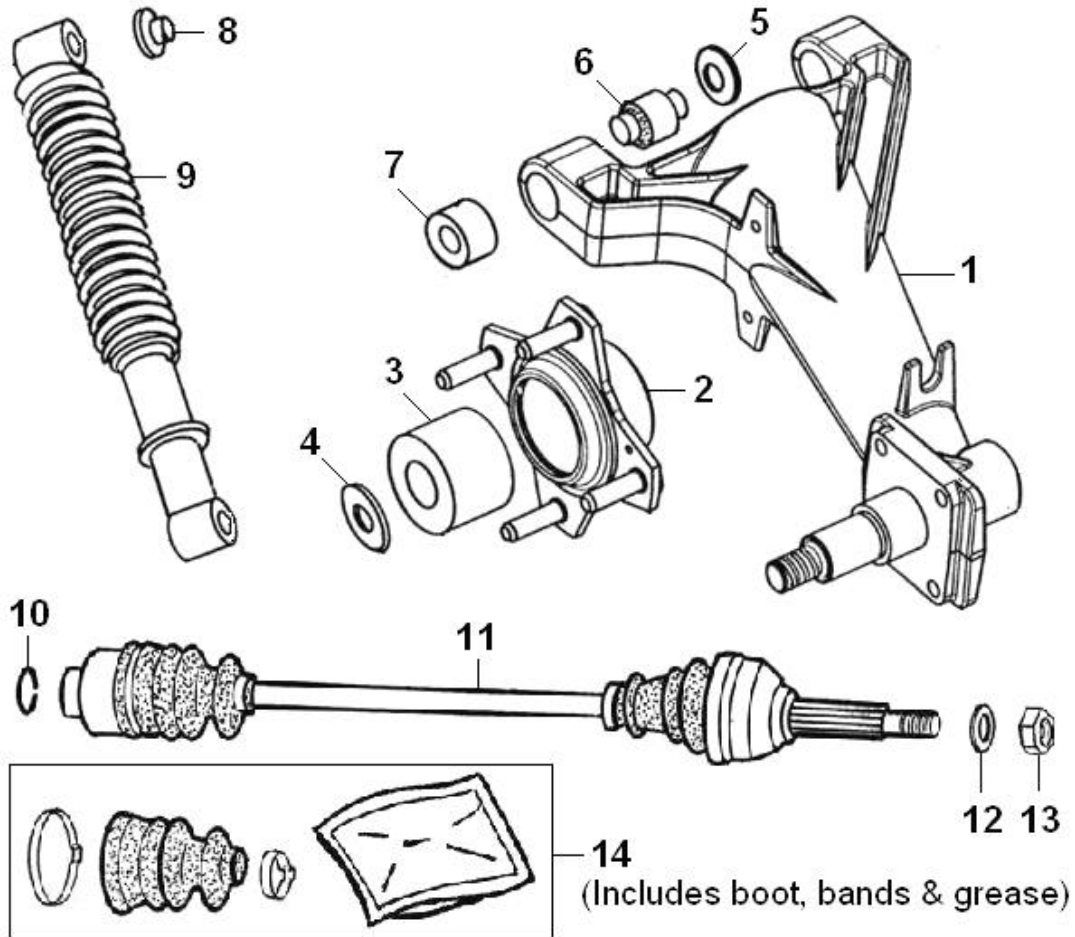

DRIVE SHAFT and REAR AXLE

ITEM	CPC P/N	DESCRIPTION	QTY	SEATS P/N
1	72490-08	REAR TRAILING ARM	2	760314
2	72491-08	REAR HUB 4 BOLT	2	759943
3	72492-08	BEARING TWIN RACE	2	759951
4	6655-B	WASHER, FLANGE NUT	2	719808
5	72494-08	WASHER 12MM	2	781450
6	72495-08	RUBBER BUSHING, REAR TRAIL ARM	4	760488
7	72496-08	SPACER	2	512908
8	72497-08	WASHER, SHOULDER REAR SUSPENSION	4	512907
9	72498-08	REAR SHOCK ABSORBER	2	759944
10	N/A	CIRCLIP. DRIVESHAFT SPLINE (Included with Item 11)	2	N/A
11	72462-08	DRIVESHAFT R/H	1	760038
11A	72463-08	DRIVESHAFT L/H	1	760039
12	*	PLAIN WASHER 16MM DIA	2	N/A
13	*	NUT 16X150 (LOCKNUT)	2	N/A
14	41803-08	KIT CV BOOT, WHEEL SIDE	1	760460
14A	41802-08	KIT CV BOOT, AXLE SIDE	1	760466

* OBTAIN LOCALLY