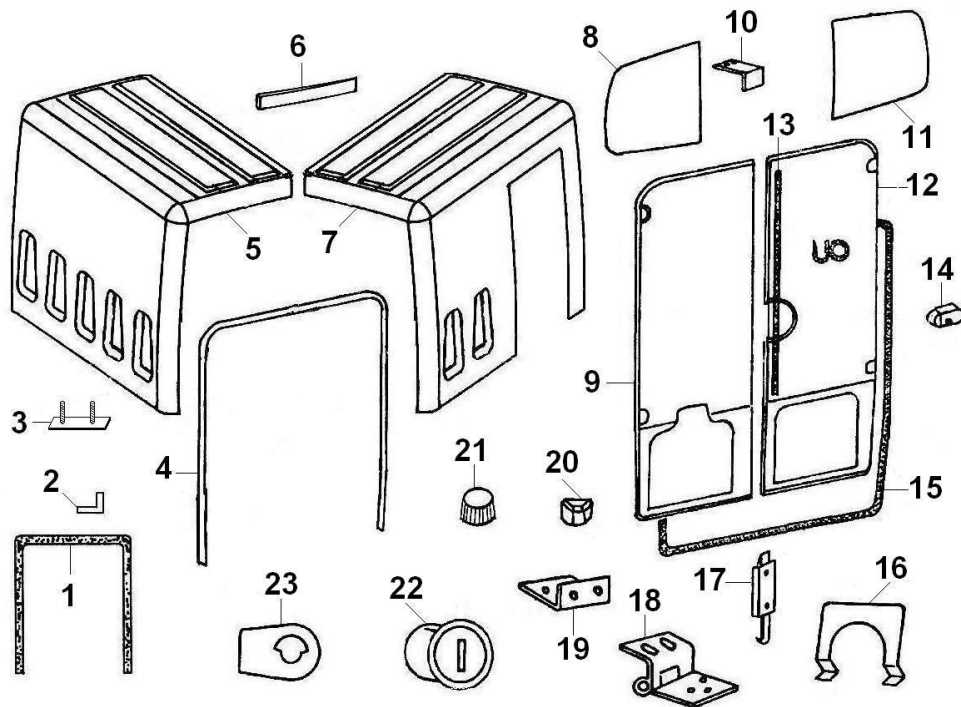

VAN SIDES

ITEM	CPC P/N	DESCRIPTION	QTY	SEATS P/N
1	72788-08	CAB TO VAN BODY JOINT	10'	467627
2	*	ATTACHMENT BRACKET	2	*
3	*	ATTACH CELL POLYESTER	4	*
4	*	REAR ARCH	1	*
5	*	L/H VAN SIDE	1	*
6	*	REAR CAP, VAN	1	*
7	*	R/H VAN SIDE	1	*
8**	72724-08	R/H REAR DOOR GLASS TINTED	1	760219
9	*	L/H PRECUT DOOR	1	*
10	*	UPPER BRACKET	1	*
11**	72725-08	L/H REAR DOOR GLASS TINTED	1	760218
12	*	R/H PRECUT DOOR	1	*
13	72789-08	REAR DOOR SEAL, VAN	1	467629
14	72650-08	R/H OUTER DOOR HANDLE	1	760181
15	72726-08	DOOR SEAL	15.5'	760357
16	72647-08	KEY BARREL FIXING CLIP	1	759965
17**	72730-08	SECOND DOOR CATCH	2	760241
18**	72727-08	HINGE	4	760229
19	*	HINGE SUPPORT PLATE	4	*
20	68027-04	LICENSE PLATE LIGHT (NEV ONLY)	1	719326
21	76731-08	DOOR STOP	4	760237
22	72484-08	IGNITION LOCK, 4 BARRELS	1	760043
23	72645-08	DOOR PLATE L/H	1	759963

* No longer available.

** Limited Quantities

NOTE: Fiberglass van is being replaced with a aluminum van. See page 6-11.