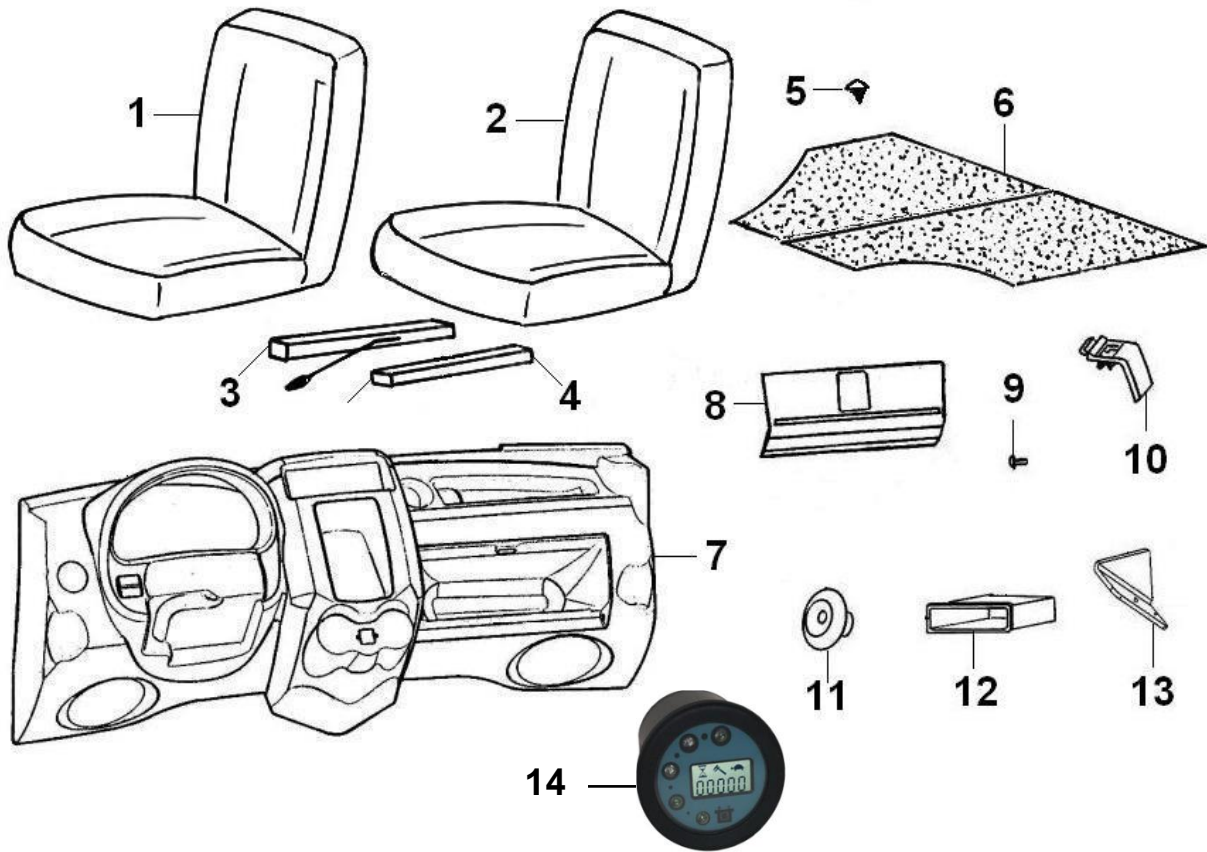

SEATS and DASH - MEGA

ITEM	CPC P/N	DESCRIPTION	QTY	SEATS P/N
1	72670-08	R/H SEAT	1	760083
2	72669-08	L/H SEAT	1	760082
3	72673-08	L/H ADJUSTABLE SEAT SLIDE	1	760514
3A	72674-08	R/H ADJUSTABLE SEAT SLIDE	1	760515
4	72671-08	R/H SEAT SLIDE FREE MOVING	1	760512
4A	72672-08	L/H SEAT SLIDE FREE MOVING	1	760513
5	8200	FASTENER, PUSHPNL	4	719926
6	72675-08	FLOOR MAT	1	760085
7	72687-08	DASH LH DRIVE	1	760130
7A	**	DASH RH DRIVE	1	760606
8	72688-08	GLOVE BOX LID	1	760062
9	**	FASTENER, PUSHPNL	1	781541
10	72690-08	GLOVE BOX CATCH	1	759948
11	72691-08	CLIP DASHBOARD ATTACHMENT	2	760517
12	72692-08	BRACKET, DASH MOUNT	1	760154
13	72693-08	DASH STORAGE TRAY	1	760064
14	69611-09	MULTIFUNCTIONAL DIGITAL INDICATOR	1	760574
*	72484-08	IGNITION, LOCK W/4 BARRELS	1	760043
*	72767-08	HAZARD WARNING SWITCH	1	760166

* NOT SHOWN

** SPECIAL ORDER