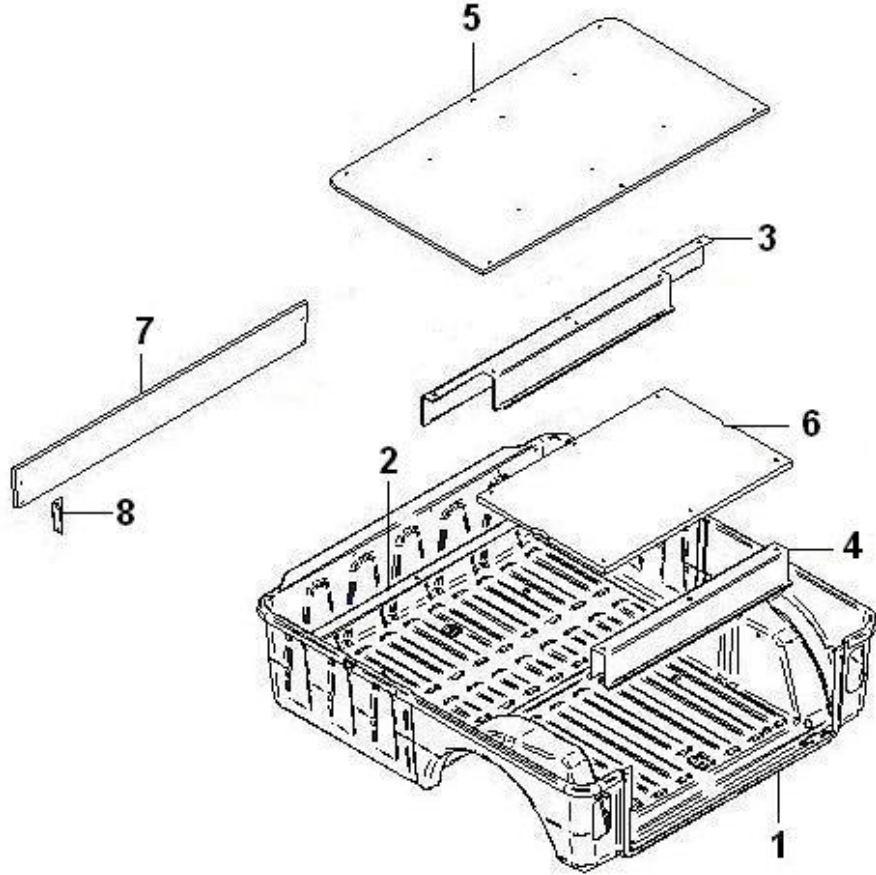

REAR DECK BOARDS

ITEM	CPC P/N	DESCRIPTION	QTY	SEATS P/N
1	72579-08	REAR TRAY, ELECTRIC	1	760293
2	51370-10	ANGLE SUPPORT, DECK, FRONT	1	512553
3	51371-10	SUPPORT, LONG, DECK	1	512574
4	51372-10	SUPPORT, SHORT, DECK	1	512573
5	51373-10	BOARD, DECK, FORWARD	1	513928
6	51374-10	BOARD, DECK, REAR	1	513929
7	51376-10	BOARD, DIVIDER	1	513930
8	51377-10	BRACKET, DIVIDER BOARD	1	512624
9	66800-10	REAR SUPPORT BAR	2	512974