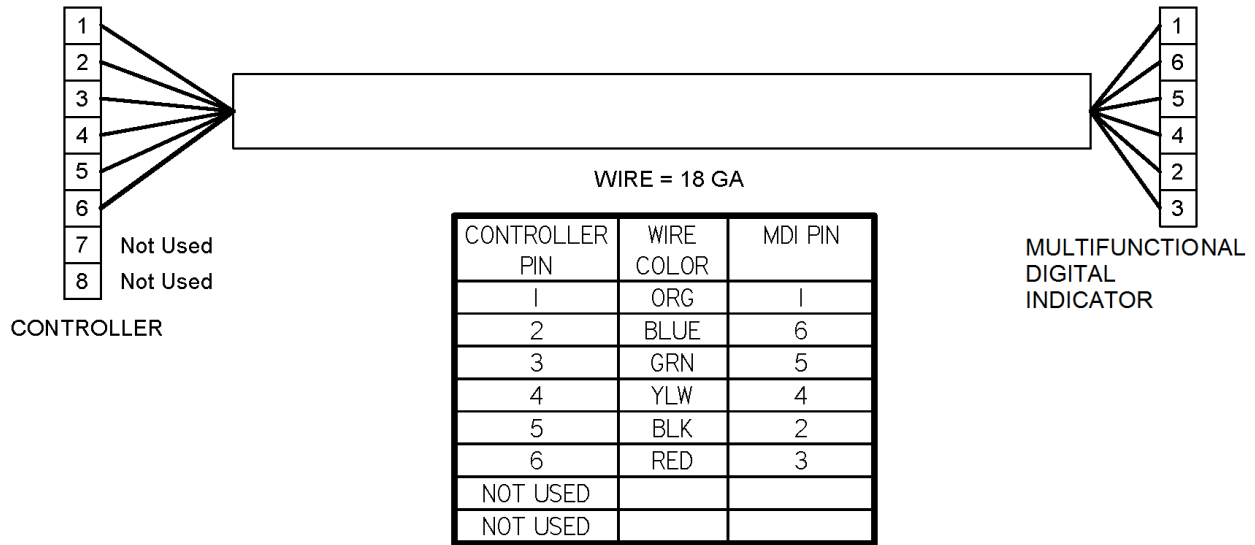

HARNESS CONTROLLER to MDI P/N 72396-12