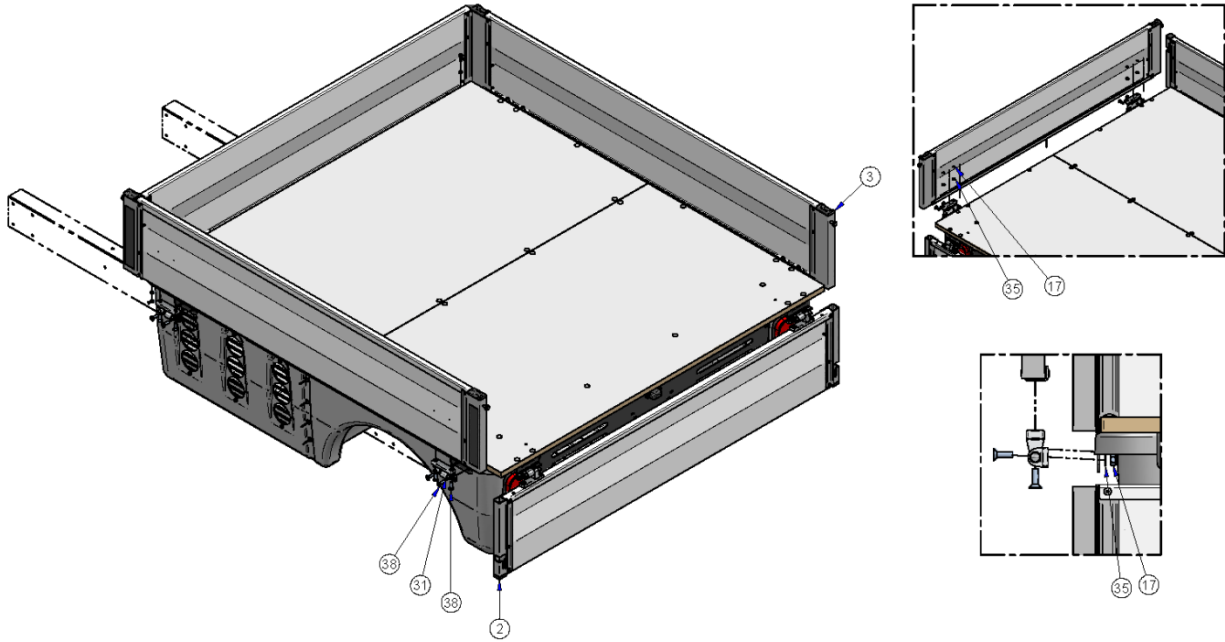

DROPSIDE HVAC - MEGA (Cont.)

DROPSIDE HVAC - MEGA (Cont.)

ITEM	CPC P/N	DESCRIPTION	QTY	SEATS P/N
1	69008-13	LICENSE LIGHT	1	467887
2	72740-13	END PANEL	2	467941
3	72741-13	DROPSIDE	2	467942
4	72746-08	PLATE, HINGE MOUNT,	2	512916
5	72745-08	HINGE MOUNTING PLATE, REAR	2	512917
6*	66800-10	REAR TRAY SUPPORT BAR	2	512974
7	**	DECK, FRONT	1	515170
8	**	DECK, REAR	1	515171
9	**	SUPPORT, MID, DECK	1	515172
10	**	TRAY, REAR	1	515247
11	**	TAILGATE	1	515248
12	**	BRKT, CPRSR/COND ASSY, LH	1	515249
13	**	BRKT, CPRSR/COND ASSY, RH	1	515250
14	**	PANEL, DUCT, LH	1	515251
15	**	PANEL, DUCT, RH	1	515252
16	**	AIR INLET SCREEN	2	515253
17	**	NUT,M8-1.25,L/N,NYLOCK,ZC	24	708528
18	7961	LOCK NUT, M6 x 1.0	62	708934
19	3615	SCREW, 10-24X1/2PHILLIPS,BLK ZNC	52	719467
20	2665	SCREW, 10-24 X 5/8 PHILLIPS PHM	5	719584
21	2871-W	SCREW, 5/16-18 X 1-1/4, HHCS, G5, YWZC	6	719592
22	31067-63	.324 ID X 1.63 OD X .06 STL FW	6	719597
23	4001	SCREW, M6 X 20 CLS10.9, HHCS ZC	36	719645
24*	6703-B	WASHER, 1/4, SAE,F/W,BLK MAX	2	719811
25	6716	WASHER, #10, SAE,F/W,BLK MAX	2	719812
26	7624	NUT 10-24 GR A NM MACH NYLON LOCK	7	719870
27	8206	KNURLED INSERT, 5/16-18 YWZC	6	719929
28	8684-B	RIVET, #68 X 3/6, ABA, LF, BLK ANNODIZED	8	719946
29	72759-08	TAIL LIGHT	2	760106
30	72760-08	TAILLIGHT HOUSING	2	760235
31	72744-08	HINGE, PANEL	6	760262
32	72743-08	PLATE, REAR FLOOR SUPPORT	1	760265
33	72747-08	PLATE, BODY SECURING	1	760269
34	**	SCREW, 5/16-12 X 1, HWH, T/S, ZC	8	760951
35	46267-08	WASHER, 8MM,F/W,ZC	24	781397
36	46265-08	WASHER, 6MM,F/W,ZC	78	781406
37	**	SCREW, M6-1.0 X 35MM, CARR, C8.8, ZC	30	781408
38	**	SCREW, M8-1.25 X 25MM, FSHCS, ZC	24	781411
39		WASHER, 3/16X3/4 FENDER	6	781440
40	**	WASHER, 3/16 X 3/4, FENDER, ZC	5	781638
41	**	WASHER- 0.281 x 1.250 x 0.062, ZC	12	781662
42	2600	SCREW, 5/16-18X3/4,TSL,M/S,18-8,S/S	4	781738
43		KNRL INSERT 5/16-18 RNG	4	782109

* NOT SHOWN

** SPECIAL ORDER