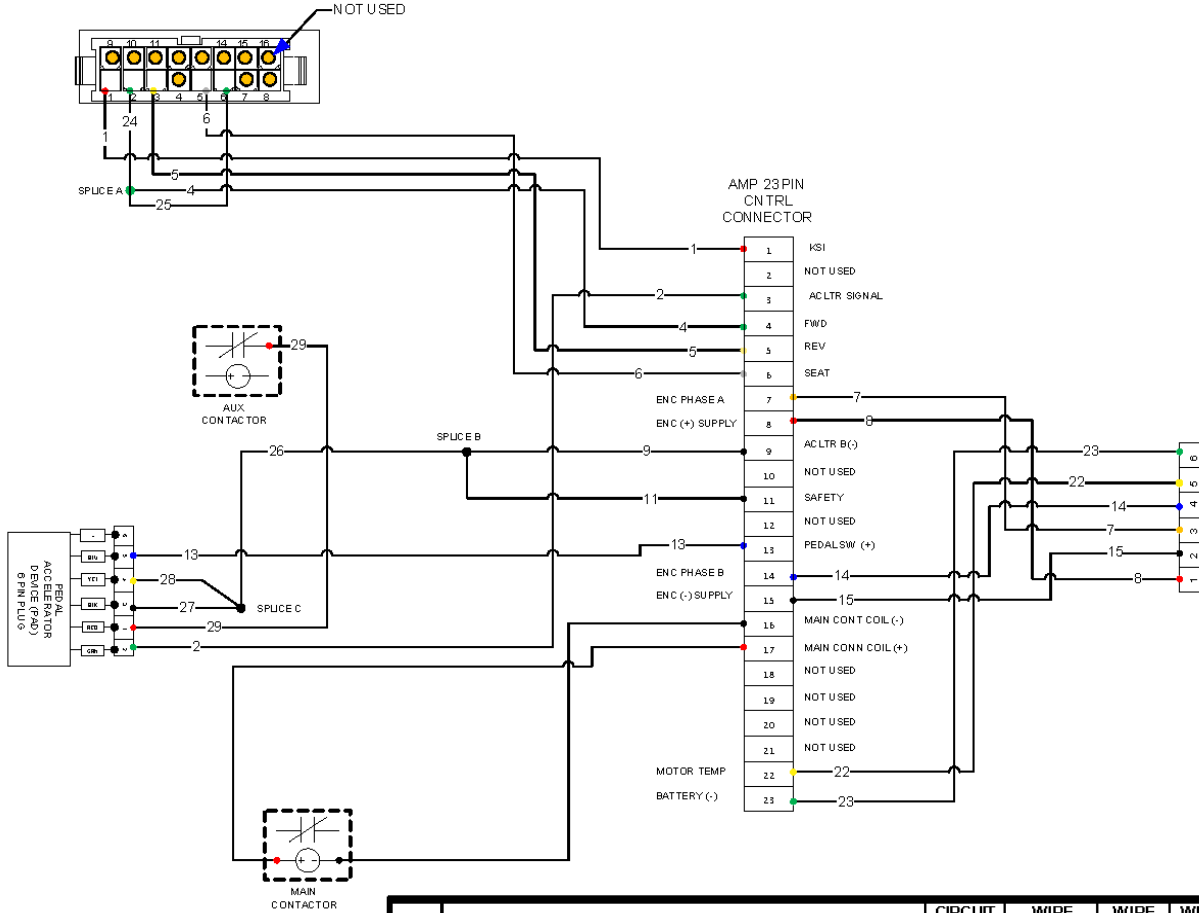

AC CONTROLLER ADAPTER HARNESS – MEGA (Cont.) P/N 72395-12

ITEM	DESCRIPTION	CIRCUIT NO.	WIRE LENGTH*	WIRE COLOR	WIRE GAGE
1	POWER INPUT: CONN PIN 1 OF 23 POS PLUG TO CONN PIN 1 OF 16 POS PLUG	1	10.00	RED	18
2	PEDAL SIGNAL: CONN PIN 3 OF 23 POS PLUG TO PAD PLUG PIN 2	3	20.00	GRN	18
3	FWD: CONN PIN 4 OF 23 POS PLUG TO SPLICE A	4	6.00	GRN	18
4	REV: CONN PIN 5 OF 23 POS PLUG TO CONN PIN 3 OF 16 POS PLUG	5	10.00	YLW	18
5	SEAT SWITCH: CONN PIN 6 OF 23 POS PLUG TO CONN PIN 5 OF 16 POS PLUG	6	10.00	GRY	18
6	ENC PHASE A: CONN PIN 7 OF 23 POS PLUG TO ENCODER PLUG PIN 3	7	12.00	WHT	18
7	ENC (+VE) SUPPLY: CONN PIN 8 OF 23 POS PLUG TO ENCODER PLUG PIN 1	8	12.00	RED	18
8	PEDAL B (-VE): CONN PIN 9 OF 23 POS PLUG TO SPLICE B	9	10.00	BLK	18
9	SAFETY IN: CONN PIN 11 OF 23 POS PLUG TO SPLICE B	11	10.00	BLK	18
10	PEDAL SW (+VE): CONN PIN 13 OF 23 POS PLUG TO PAD PLUG PIN 5	13	20.00	BLU	18
11	ENC PHASE B: CONN PIN 14 OF 23 POS PLUG TO ENCODER PLUG PIN 4	14	12.00	BLU	18
12	ENC (-VE) SUPPLY: CONN PIN 15 OF 23 POS PLUG TO ENCODER PLUG PIN 2	15	12.00	BLK	18
13	MAIN CNTOR COIL (-VE): CONN PIN 16 OF 23 POS PLUG TO MAIN COIL (-VE)	16	24.00	RED	18
14	MAIN CNTOR COIL (+VE): CONN PIN 17 OF 23 POS PLUG TO MAIN COIL (+VE)	17	24.00	BLK	18
15	MOTOR TEMP: CONN PIN 22 OF 23 POS PLUG TO MOTOR ENCODER PIN 5	22	12.00	YLW	18
16	BTRY (-VE): CONN PIN 23 OF 23 POS PLUG TO MOTOR ENCODER PIN 6	23	12.00	GRN	18
17	FWD: SPLICE A TO CONN PIN 2 OF 16 POS PLUG	24	4.00	GRN	18
18	FWD HIGH: SPLICE A TO CONN PIN 6 OF 16 POS PLUG	25	4.00	GRN	18
19	SPLICE B TO SPLICE C	26	6.00	BLK	18
20	SPLICE C TO PAD PLUG PIN 3	27	4.00	BLK	18
21	SPLICE C TO PAD PLUG PIN 4	28	4.00	YLW	18
22	PAD PLUG PIN 1 TO AUX CNTOR COIL	29	20.00	RED	18