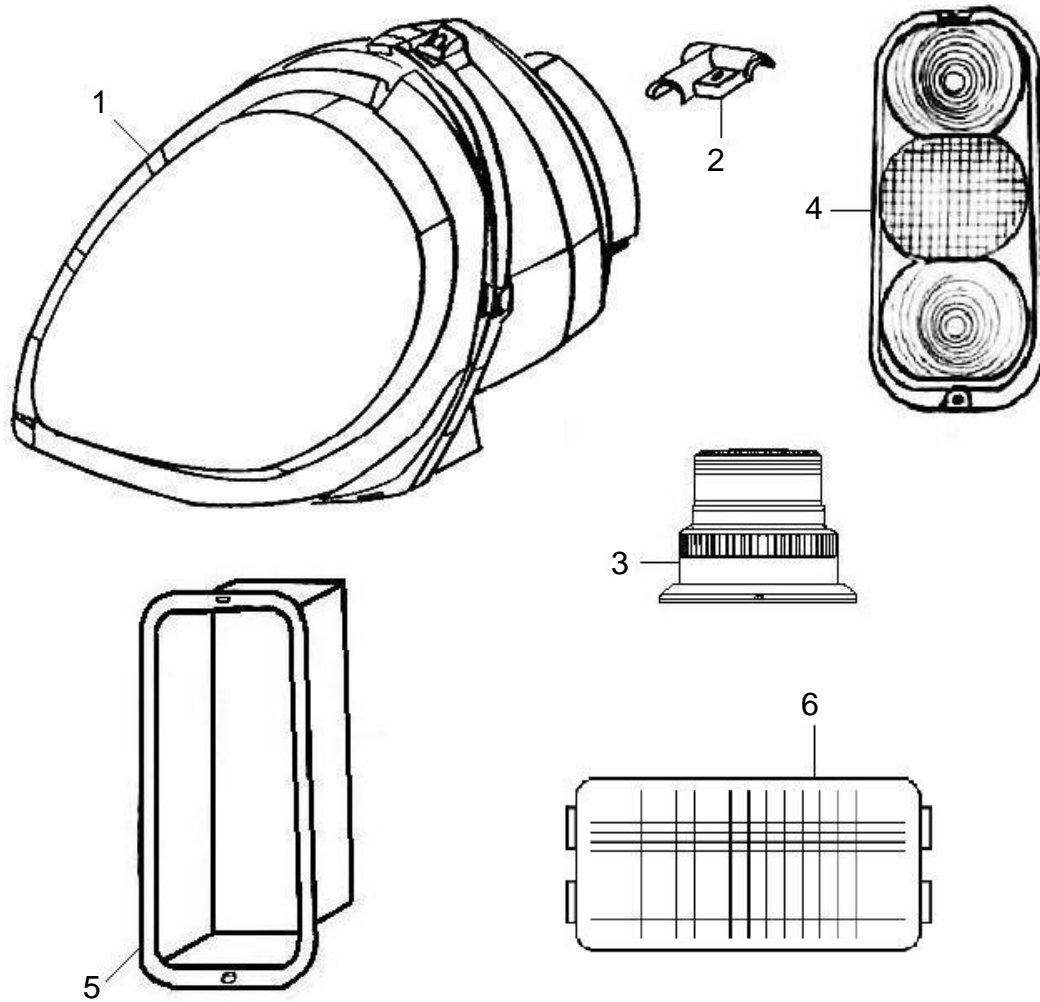

LIGHTS - MEGA

ITEM	CPC P/N	DESCRIPTION	QTY	SEATS P/N
1	72755-08	L/H HEADLIGHT	1	760111
1A	72756-08	R/H HEADLIGHT	1	760112
2	72757-08	L/H HEADLIGHT BRACKET	1	759959
2A	72758-08	R/H HEADLIGHT BRACKET	1	759960
3	68029-06	STROBE LIGHT, AMBER	1	467408
4	72759-08	TAIL LIGHT	2	760106
5	72760-08	TAIL LIGHT BOX	2	760235
6	72751-08	LIGHT, LICENSE PLATE	1	760315