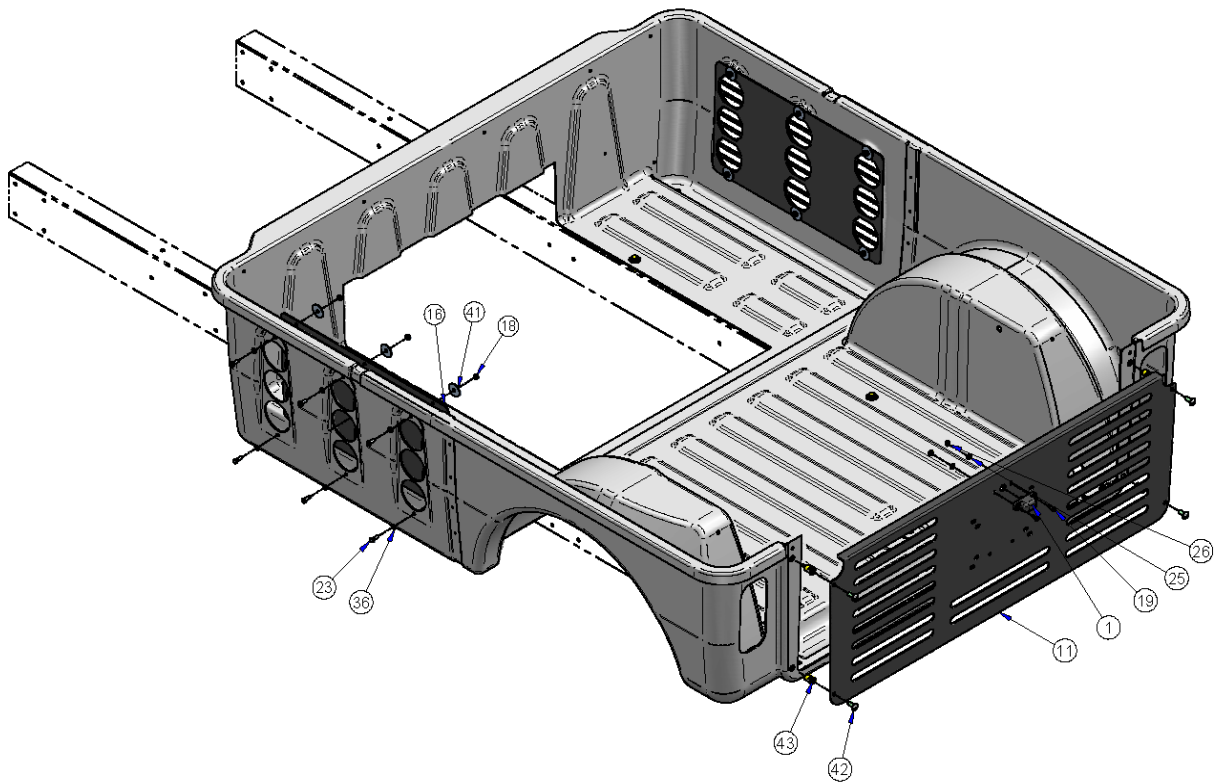

DROPSIDE HVAC - MEGA