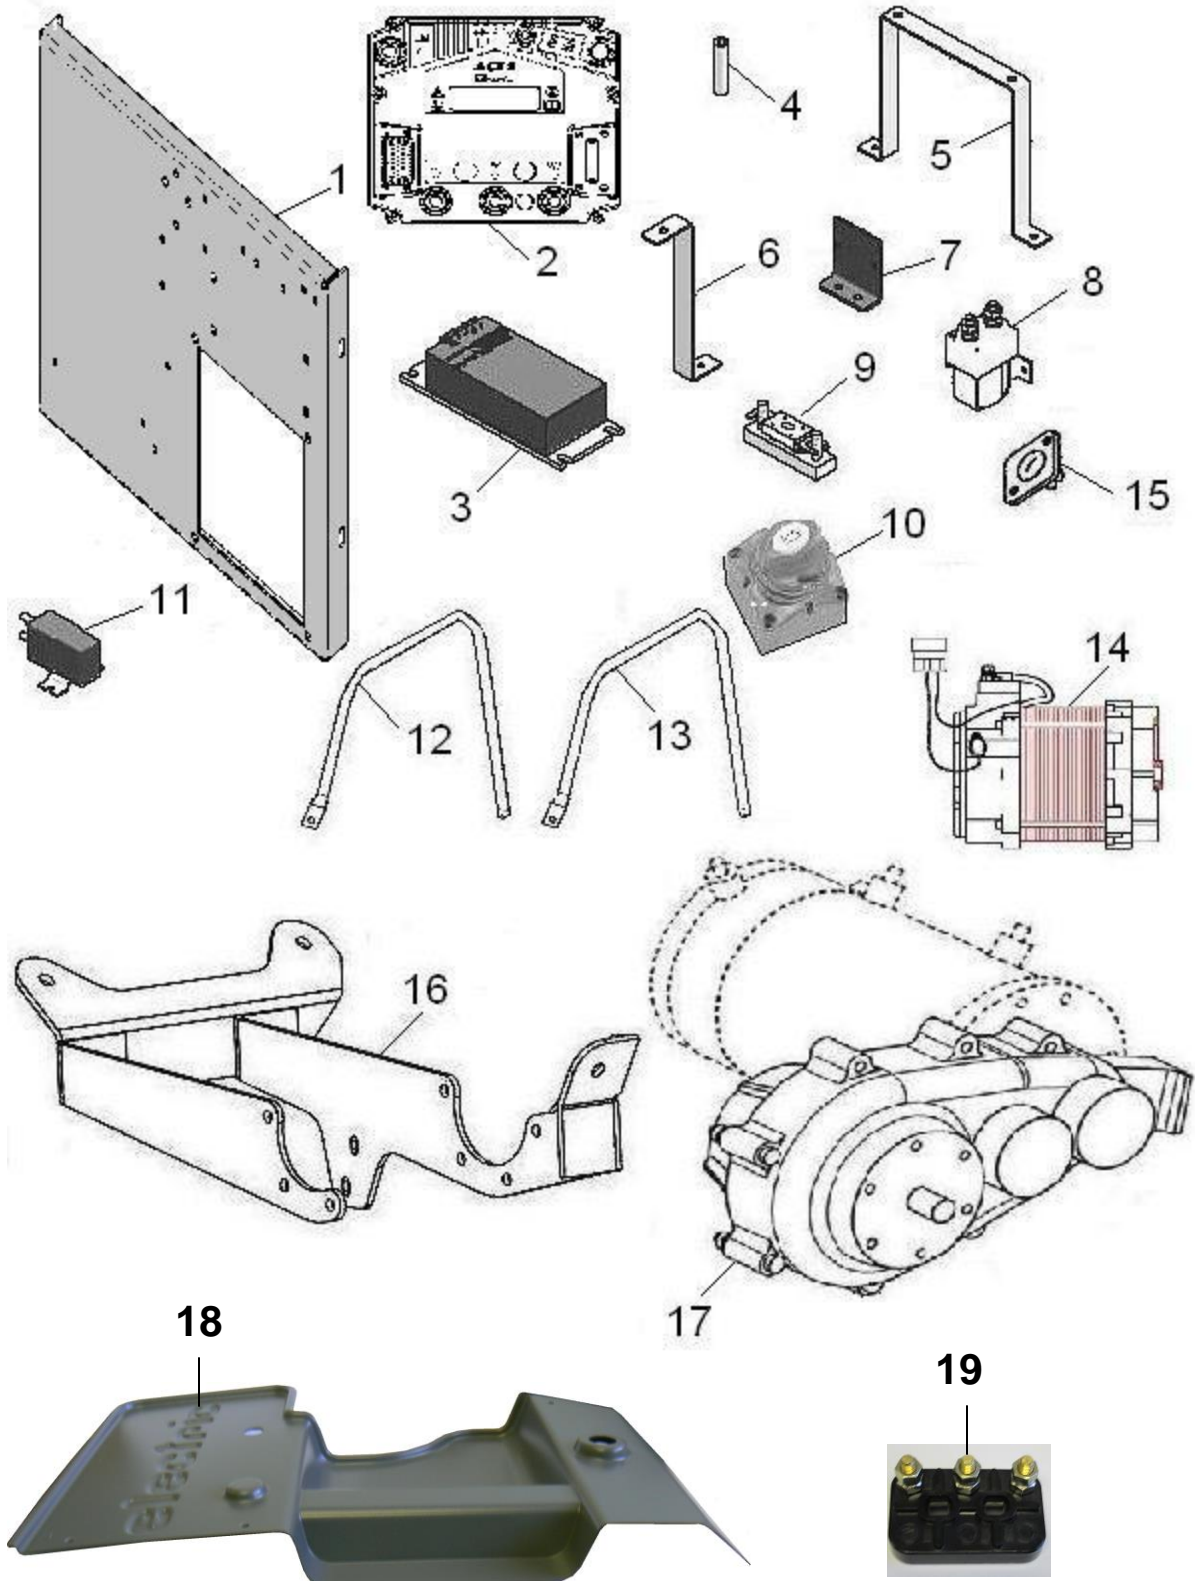

AC ENGINE/POWER PARTS MEGA

AC ENGINE/ POWER PARTS MEGA (Cont.)

ITEM	CPC P/N	DESCRIPTION	QTY	SEATS P/N
1	72808-12	TRAY, ELECTRICAL COMP. ZAPI AC	1	513447
2	47897-14	CONTROLLER, AC 450A-T (Programed 760571 with instructions)	1	192656U
3	69642-05	DC/DC CONVERTER, 36/48V, 13.4V FUSED	1	760378
4	72424-08	SPACER, NYLON, 2"L X .5 OD X .266 ID	3	781421
5	72425-08	SUPPORT, FRONT, ELECTRICAL TRAY COVER	1	512751
6	72426-08	SUPPORT, REAR, ELECTRICAL TRAY COVER	1	512750
7	72427-08	BRACKET, CONTACTOR, MAIN	1	512491
8	71466-02	CONTACTOR, SINGLE - 48V COIL	1	709590
9	72474-13	FUSE HOLDER	1	760887
9A	72430-12	300 AMP FUSE	1	760788
10	72429-08	SWITCH, MASTER DISCONNECT	1	760561
11	72431-08	CONTACTOR, SW60, 48V COIL	1	760008
12	72442-08	SUPPORT, ELECTRICAL COMPONENTS, L/H	1	309650
13	72443-08	SUPPORT, ELECTRICAL COMPONENTS R/H	1	309649
14	39100-10	MOTOR, 5KW AC	1	760569
15	72406-08	ENGINE MOUNT	3	760025
16	724408-09	ENGINE SUPPORT FRAME	1	309786
17	72460-08	AXLE, 8.41:1	1	760037
18	72439-08	COVER, ELECTRICAL COMPONENTS	1	760153
19	39101-14	SUPPORT, PORT POWER AC (Item 14 replacement part)	1	761053
20*	70351-88	CABLE, CONTACTOR TO CONTROL B+	1	709600
21*	70099-88	CABLE, MAIN FUSE TO MAIN CONTACTOR	1	709004
22*	70105-89	CABLE, BATTERY 48V(-) TO CONTROL B-	1	709411
23*	72435-08	CABLE, MAIN DISCONNECT SWITCH TO MAIN FUSE (See Note)	1	760144
24*	72436-08	CABLE, MAIN DISCONNECT SWITCH TO BATTERY 48V(+)	1	760145
25*	69610-10	CABLE, MOTOR, AC DRIVE 25.5"	3	760704
26*	72393-10	HARNESS, MAIN	1	760123

* NOT SHOWN

NOTE:

Vehicles with a 300 amp fuse will have this cable replaced with a 12" cable, P/N 70207-13.