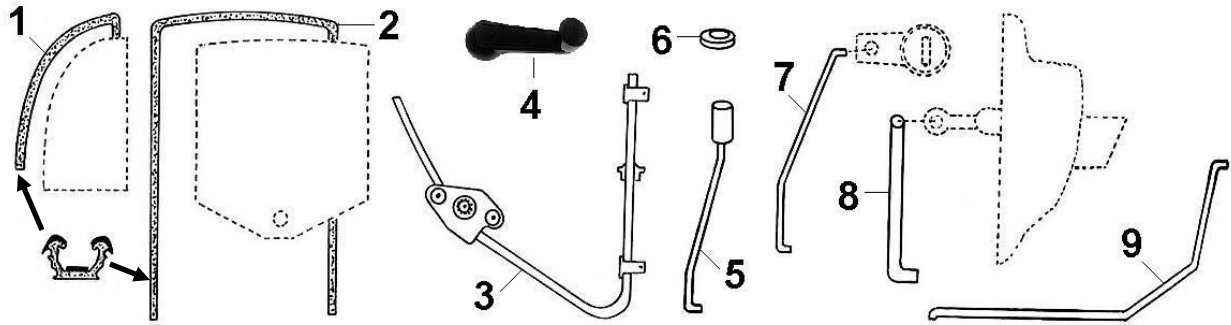

DOOR – WINDOW MECHANISM

ITEM	CPC P/N	DESCRIPTION	QTY	SEATS P/N
1	72624-08	QUARTER GLASS DOOR SEAL	2	760506
2	72625-08	DROP DOOR GLASS	2	760507
3	72627-08	L/H WINDOW WINDER	1	760197
3A	72626-08	R/H WINDOW WINDER	1	760198
4	72628-08	WINDOW WINDER HANDLE (Includes clip)	2	760205
5	72630-08	INTERIOR DOOR LOCK BUTTON L/H	1	760194
5A	72629-08	INTERIOR DOOR LOCK BUTTON R/H	1	760193
6	72631-08	INNER DOOR LOCK GROMMET	2	759966
7	72632-08	L/H BARREL TO LOCK ROD	1	759967
7A	72633-08	R/H BARREL TO LOCK ROD	1	759968
8	72634-08	DOOR LOCK ROD, SHORT L/H	1	759976
8A	72635-08	DOOR LOCK ROD, SHORT R/H	1	759977
9	72636-08	DOOR LOCK ROD, LONG	2	759974

COMPLETE DOORS

ITEM	CPC P/N	DESCRIPTION	QTY	SEATS P/N
*	**	DOOR ASSEMBLY, COMPLETE LH RED	1	467552
*	**	DOOR ASSEMBLY, COMPLETE RH RED	1	467553
*	**	DOOR ASSEMBLY, COMPLETE LH BLUE	1	467554
*	**	DOOR ASSEMBLY, COMPLETE RH BLUE	1	467555
*	**	DOOR ASSEMBLY, COMPLETE LH WHITE	1	467556
*	**	DOOR ASSEMBLY, COMPLETE RH WHITE	1	467557

* NOT SHOWN

** SPECIAL ORDER