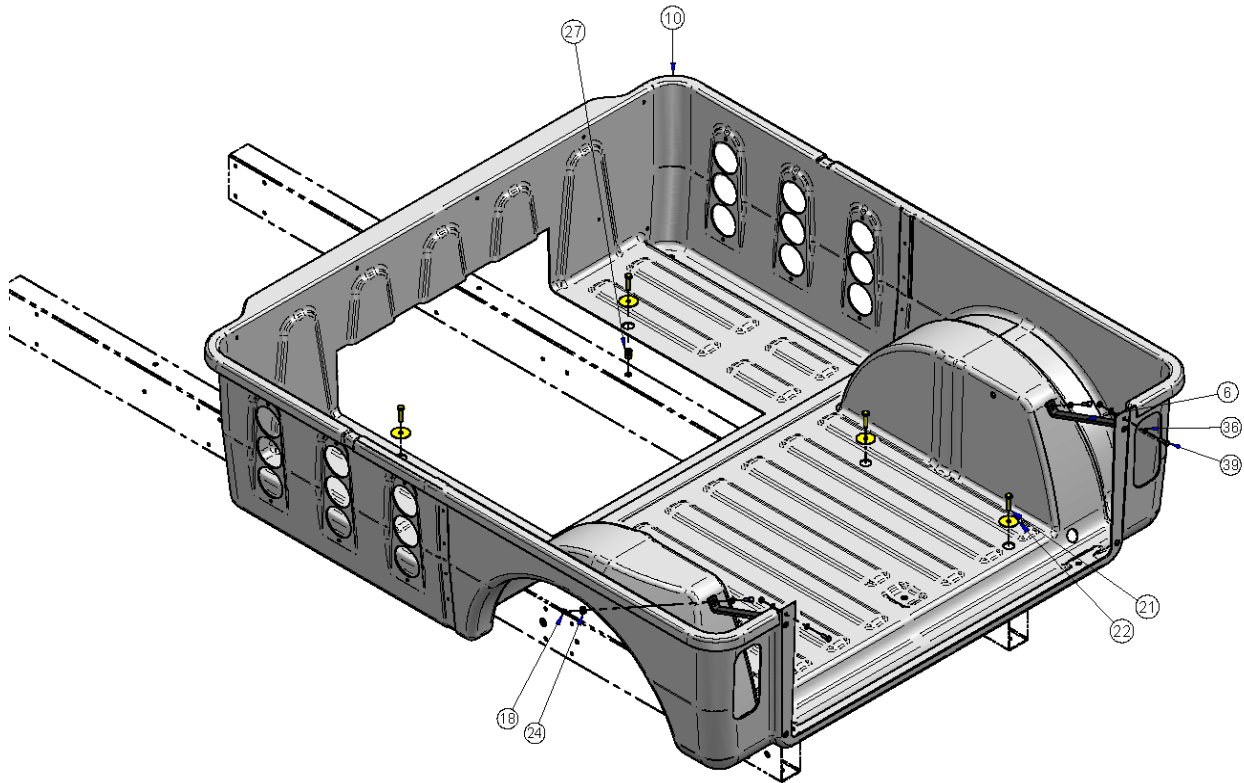

DROPSIDE HVAC - MEGA