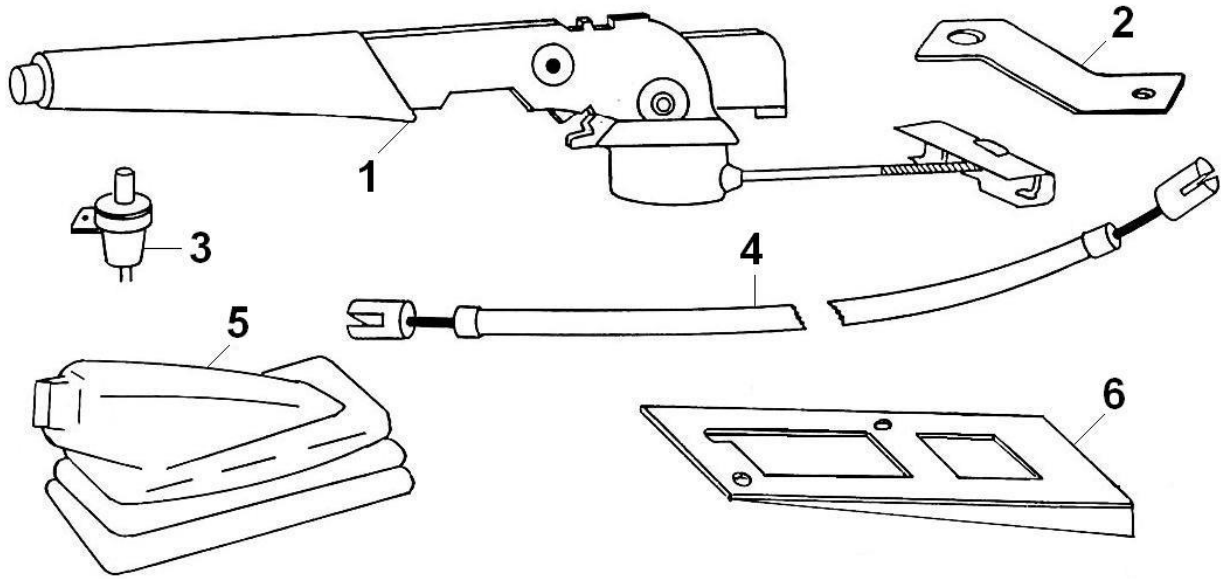

BRAKES - MECHANICAL

ITEM	CPC P/N	DESCRIPTION	QTY	SEATS P/N
1	72544-08	HANDBRAKE LEVER	1	760055
2	72545-08	HANDBRAKE LIGHT SWITCH SUPPORT PLATE	1	512930
3	72546-08	HAND BRAKE WARNING LIGHT SWITCH	1	759958
4	72547-08	HANDBRAKE CABLE	2	760282
5	72548-08	HANDBRAKE LEVER RUBBER	1	760051
6	72549-08	HAND BRAKE LEVER MOUNTING PLATE	1	310000