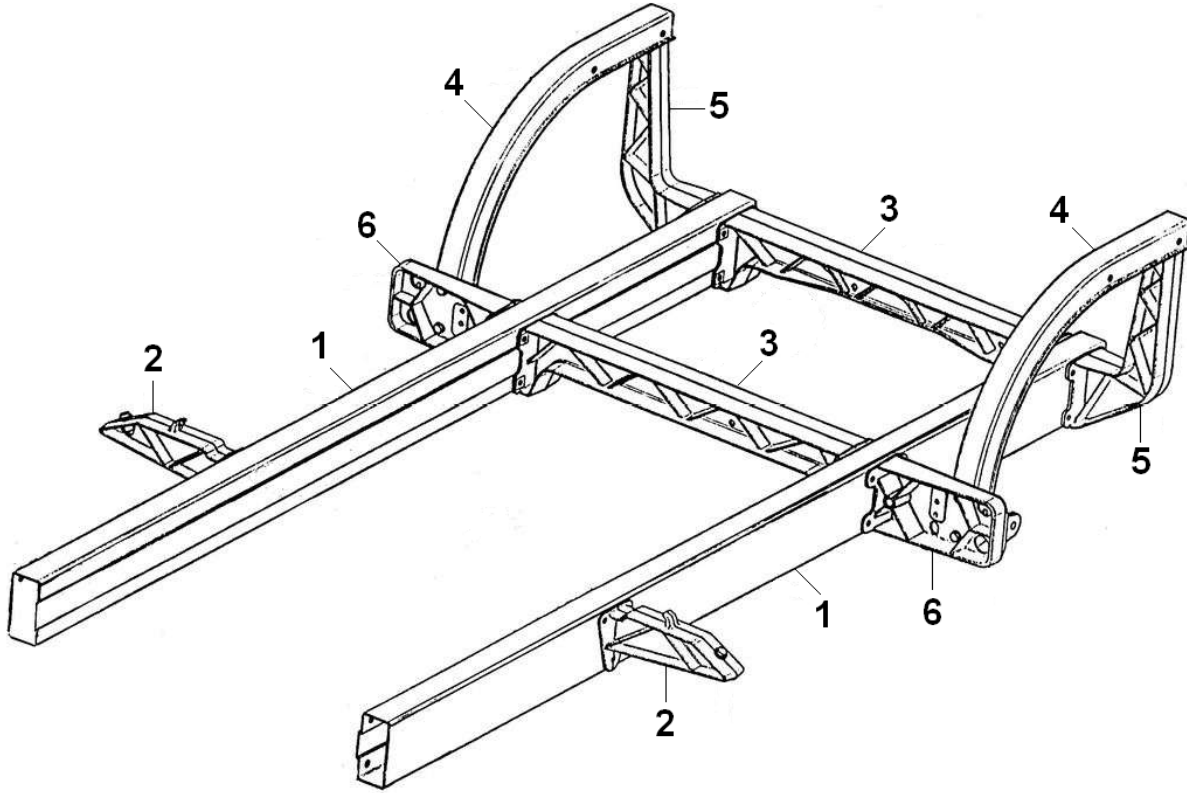

CHASSIS

ITEM	CPC P/N	DESCRIPTION	QTY	SEATS P/N
1	72550-08	CHASSIS LEG LONG	2	759989
2	72551-08	CABIN REAR SUPPORT OUTRIGGER	2	760071
3	72552-08	CENTRAL AND REAR CROSSMEMBER	2	760072
4	72553-08	UPPER REAR SUPPORT	2	760113
5	72554-08	REAR ARCH OUTRIGGER SUPPORT	2	760074
6	72555-08	REAR OUTRIGGER SUPPORT	2	760073