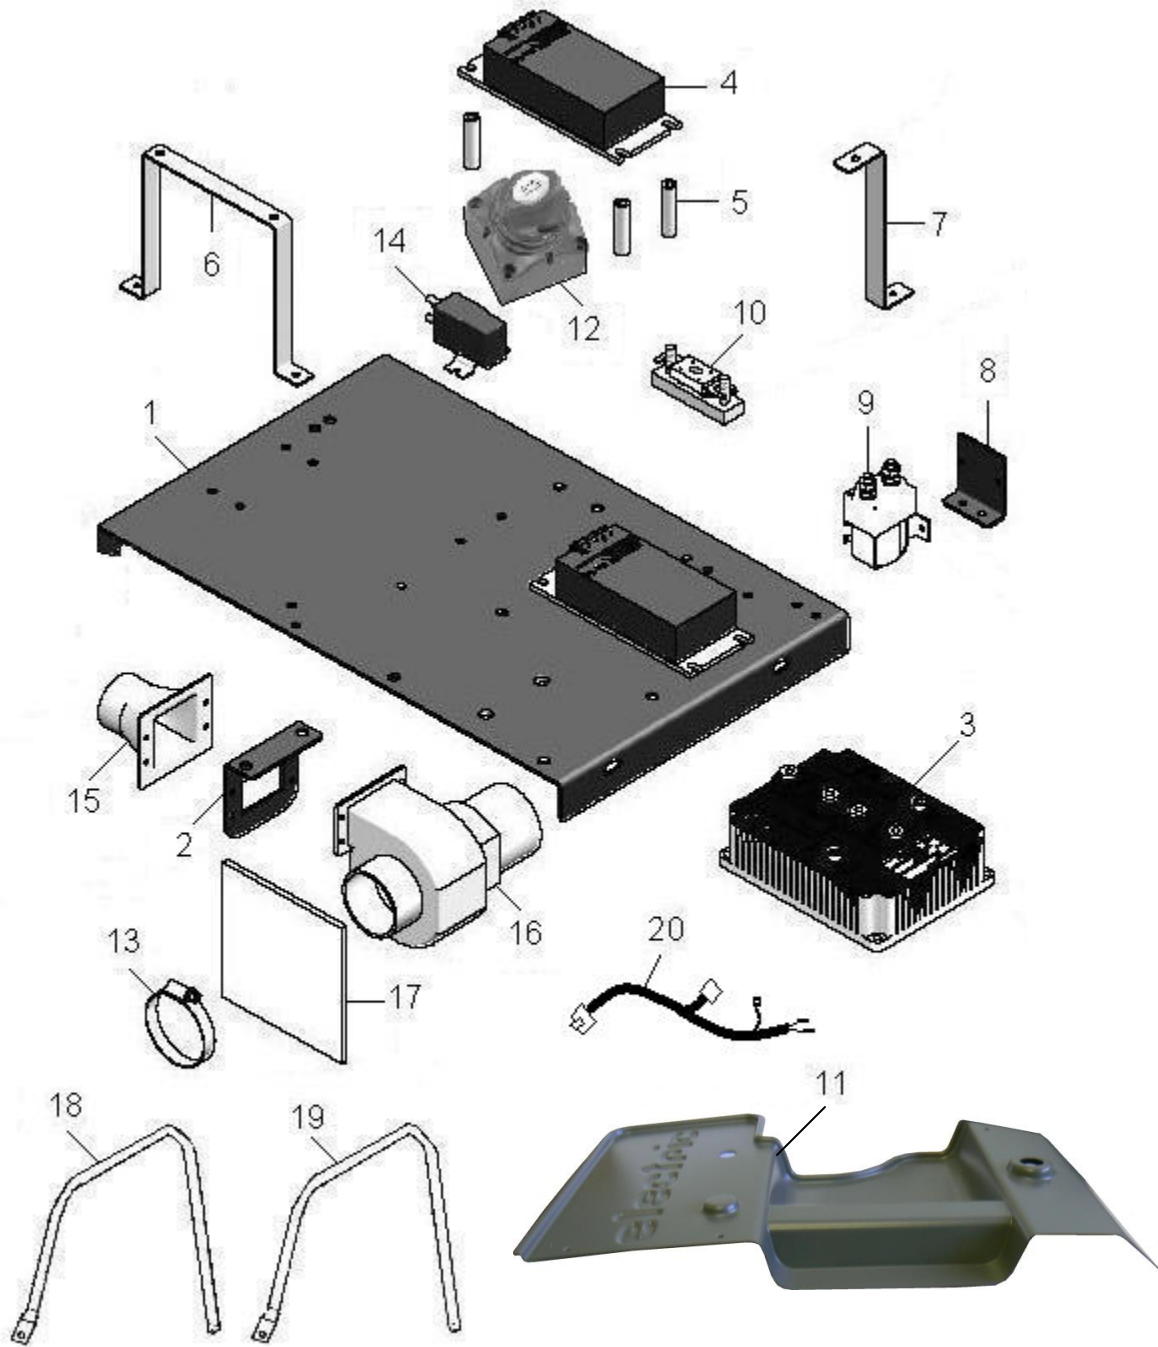

DC POWER PARTS - MEGA

DC POWER PARTS - MEGA Cont.

ITEM	CPC P/N	DESCRIPTION	QTY	SEATS P/N
1	72422-08	TRAY, ELECTRICAL COMP.	1	512467
2	72423-08	SUPPORT, FAN	1	512748
3	47895-05A	CONTROLLER, SEVCON REGEN, SEPEX, 24-48V (Programmed 760576)	1	467696
4	69642-05	DC/DC CONVERTER, 36/48V, 13.4V FUSED	1	760378
5	72424-08	SPACER, NYLON, 2"L X .5 OD X .266 ID	3	781421
6	72425-08	SUPPORT, FRONT, ELECTRICAL TRAY COVER	1	512751
7	72426-08	SUPPORT, REAR, ELECTRICAL TRAY COVER	1	512750
8	72427-08	BRACKET, CONTACTOR, MAIN	1	512491
9	71466-02	CONTACTOR, SINGLE - 48V COIL	1	709590
10	72474-13	FUSE HOLDER	1	760887
10A	72430-12	300 AMP FUSE	1	760788
11	72439-08	COVER, ELECTRICAL COMPONENTS	1	760153
12	72429-08	SWITCH, MASTER DISCONNECT	1	760561
13	9992	CLAMP, #36 HOSE	1	719617
14	72431-08	CONT, SW60, 48V COIL	1	760008
15	72432-08	COOLING FAN BRACKET	1	309547
16	72433-08	MOTOR COOLING FAN	1	760030
17	72434-08	FILTER, FOAM, MOTOR FAN	1	467620
18	72442-08	SUPPORT, ELECTRICAL COMPONENTS, L/H	1	309650
19	72443-08	SUPPORT, ELECTRICAL COMPONENTS R/H		309649
20	72900-11	HARNESS, ENCODER ADAPTER	1	760560
21*	70351-88	CABLE, CONTACTOR TO CONTROL B+	1	709600
22*	70099-88	CABLE, MAIN FUSE TO MAIN CONTACTOR	1	709004
23*	70105-89	CABLE, BATTERY 48V(-) TO CONTROL B-	1	709411
24*	72435-08	CABLE, MAIN DISCONNECT SWITCH TO MAIN FUSE	1	760144
25*	72436-08	CABLE, MAIN DISCONNECT SWITCH TO BATTERY 48V(+)	1	760145
26*	70105-88	CABLE, A1 MOTOR TO M1 CONTROLLER	1	709019
27*	70112-95	CABLE, A2 MOTOR TO M2 CONTROLLER	1	709732
28*	72437-08	CABLE, F1 MOTOR TO F1 CONTROLLER	1	760147
30*	72438-08	CABLE, F2 MOTOR TO F2 CONTROLLER	1	760146
31*	72393-10	HARNESS, MAIN	1	760123

* NOT SHOWN