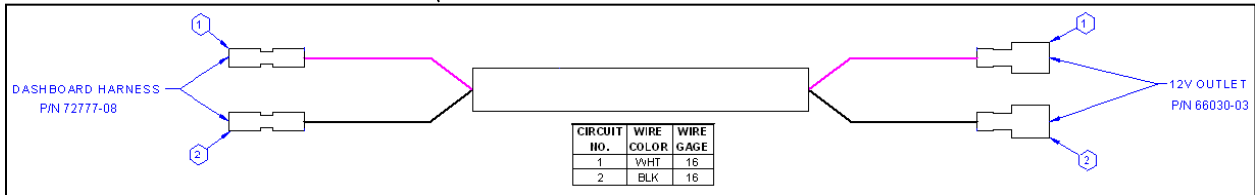

INSTRUMENTS - MEGA

ITEM	CPC P/N	DESCRIPTION	QTY	SEATS P/N
1	72761-08	INSTRUMENT PANEL	1	760163
2	72762-08	LIGHT SWITCH	1	760162
3	72763-08	WINDSHIELD WIPER SWITCH	1	760362
4	72764-08	SWITCH SUPPORT BRACKET	1	760104
5	72736-08	STEERING COLUMN LOWER COVER	1	760102
6	72765-08	STEERING COLUMN UPPER COVER	1	760103
7	72766-08	IGNITION LOCK SHROUD	1	760105
8	72767-08	HAZARD WARNING SWITCH	1	760166
9	66030-03	12V POWER OUTLET	1	719342
10	72768-08	INTERIOR LIGHT HOUSING	1	760380
11	72769-08	DOOR CONTACT SWITCH	1	759986
*	29284-04	SEAL, DOME LIGHT	1.16"	719355
12	72770-08	INTERIOR LAMP	1	760206
13	72786-13	12V POWER OUTLET HARNESS	1	467947
*	32675-08	TERMINAL, #10 STUD TO 1/4 MALE TAB	1	719825
*	2646	SCREW, #6-32X5/8 PPHMS	1	719581
*	7592	NUT, #6-32 GR A, NM MACH, NYLON	1	719866

* NOT SHOWN