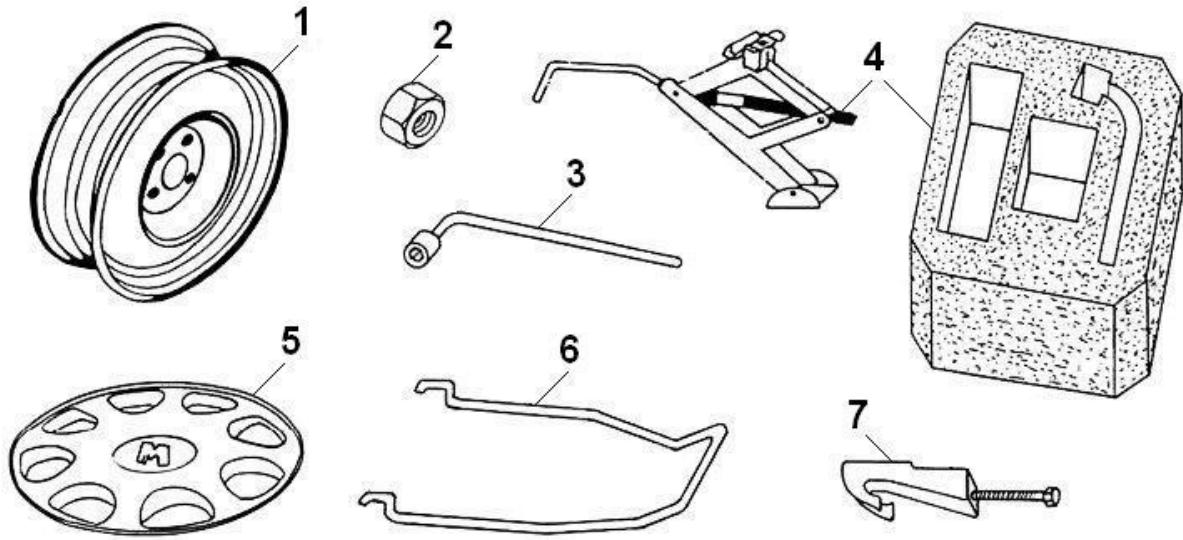

WHEELS

ITEM	CPC P/N	DESCRIPTION	QTY	SEATS P/N
1	72499-08	WHEEL/TIRE ASSEMBLY (TIRE NOT SHOWN)	5	760127
2	72500-08	WHEEL NUT 19 MM	16	760061
3	72501-08	LUG WRENCH	1	760178
4	72502-08	VEHICLE JACK BOX, POLY	1	760177
5	72503-08	HUB CAP	4	760217
6	72504-08	SPARE TIRE RETAINER	1	759994
7	72505-08	SPARE TIRE SECURING HOOK	1	760176
8*	72804-08	TIRE, 145/70R13	1	760710

* NOT SHOWN