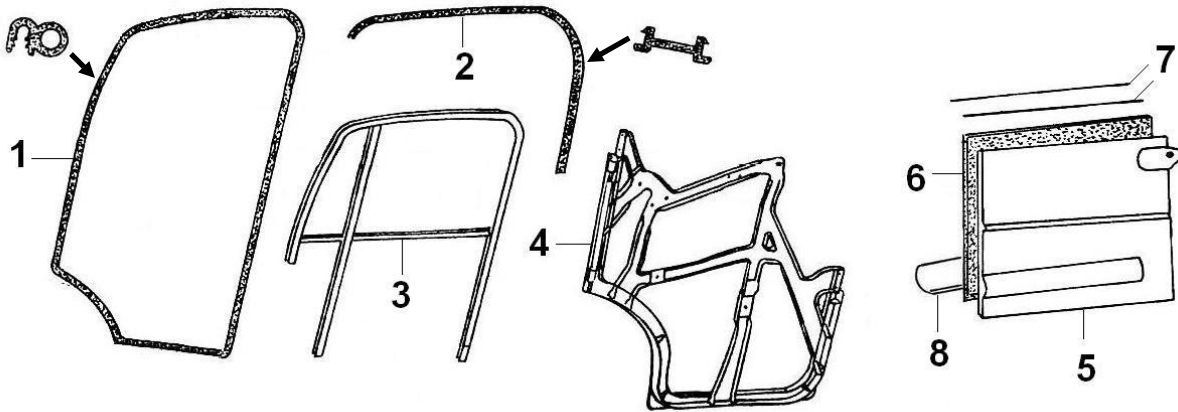

DOOR PANEL

ITEM	CPC P/N	DESCRIPTION	QTY	SEATS P/N
1	72605-08	LEFT MAIN CAB DOOR SEAL	1	467625
1A	72606-08	RIGHT MAIN CAB DOOR SEAL	1	467625
2	72614-08	CAB DOOR TOP SEAL	2	760203
3	72608-08	L/H CAB DOOR UPPER FRAME	1	760502
3A	72607-08	R/H CAB DOOR UPPER FRAME	1	760501
4	72609-08	L/H CAB DOOR LOWER FRAME	1	760503
4A	72610-08	R/H CAB DOOR LOWER FRAME	1	760504
5	72616-08	DOOR PANEL, RH OUTER, WHITE	1	760349
5	72617-08	DOOR PANEL, RH OUTER, BLUE	1	760345
5	72618-08	DOOR PANEL, RH OUTER, RED	1	760185
5	72619-08	DOOR PANEL, RH OUTER, GRAY	1	760347
5A	72620-08	DOOR PANEL, LH OUTER, WHITE	1	760348
5A	72621-08	DOOR PANEL, LH OUTER, BLUE	1	760343
5A	72622-08	DOOR PANEL, LH OUTER, RED	1	760184
5A	72623-08	DOOR PANEL, LH OUTER, GRAY	1	760346
6	72611-08	R/H INNER DOOR PANEL	1	760187
6A	72612-08	L/H INNER DOOR PANEL	1	760186
7	72613-08	CAB DOOR SEAL	4	760505
8	72615-08	GLOVE TRAY, BLACK	1	760188
9*	53046-10	DECAL, DOOR SILVER L & R (Used with blue)	1	712095
10*	53047-10	DECAL, DOOR BLACK L & R (Used with red & white)	1	712096

* NOT SHOWN