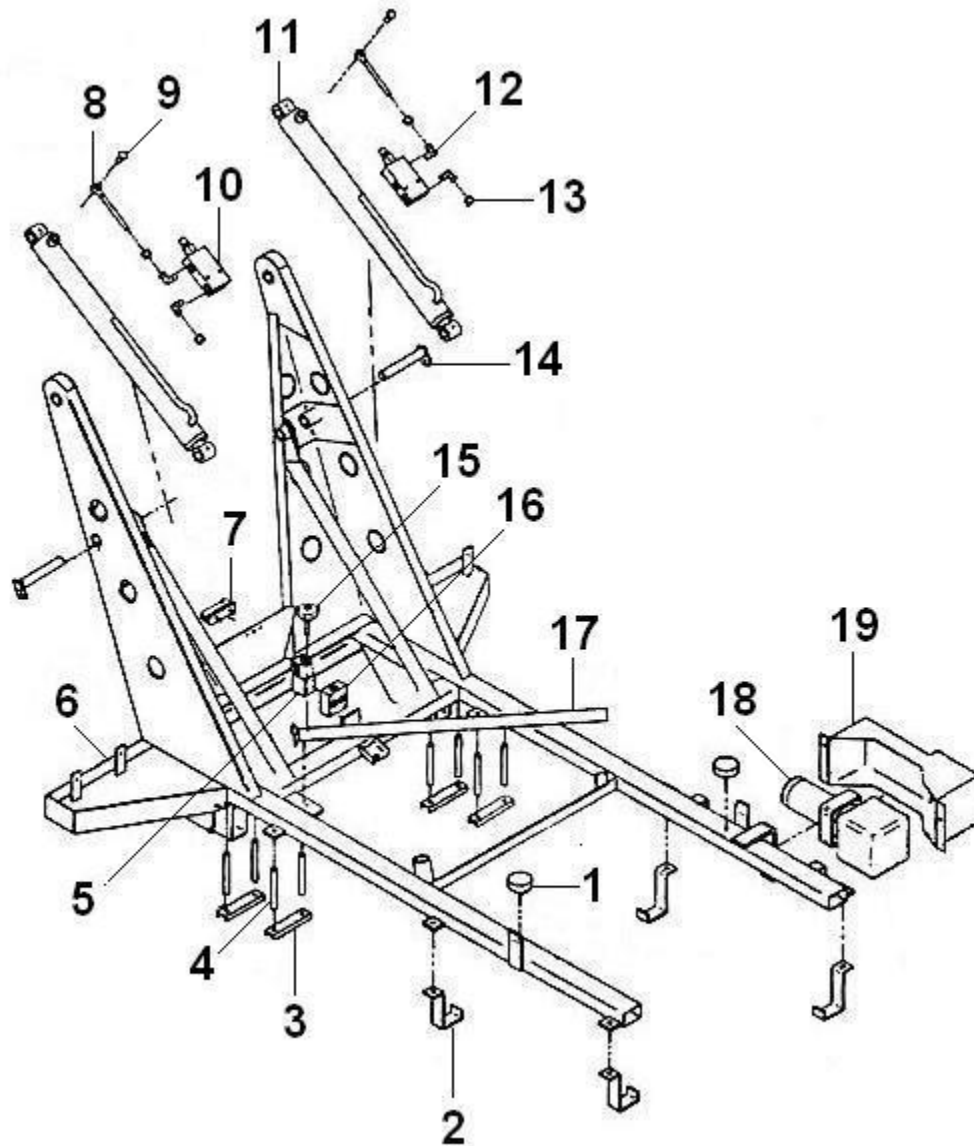

REFUSE DUMP MECHANISM

ITEM	DESCRIPTION	QTY
1	ABUTMENT	2
2	CHASSIS BRACKET	4
3	PLATE	4
4	SLEEVE	8
5	ELECTRICALLY OPERATED VALVE	1
6	SUB CHASSIS ASSY	1
7	LAMP	1
8	HYDRAULIC CONNECTOR	2
9	BANJO BOLT	2
10	VALVE	2

ITEM	DESCRIPTION	QTY
11	DOUBLE ACTION RAM	2
12	CONNECTOR	4
13	HYDRAULIC CONNECTOR	4
14	SHAFT	2
15	FIXING	1
16	HYDRAULIC VALVE BLOCK	1
17	STAY BAR	1
18	HYDRAULIC PUMP	1
19	PUMP PROTECTION COVER	1

NOTE: ALL PARTS ARE SPECIAL ORDER – CONTACT CPC FOR ASSISTANCE