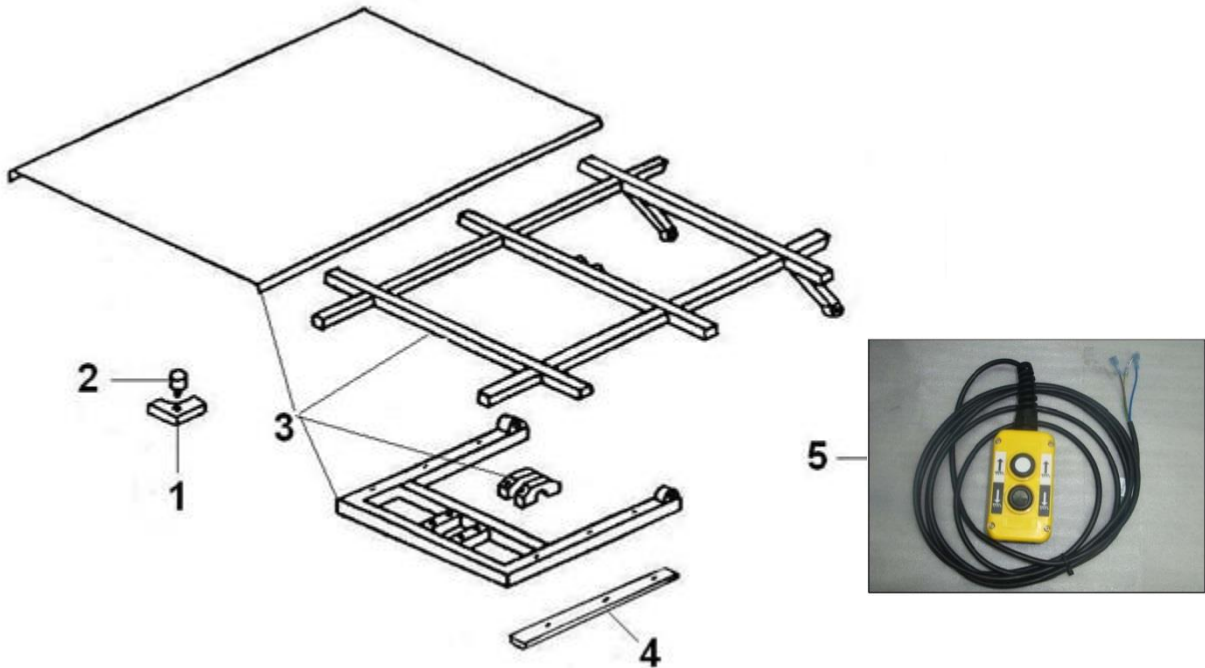

TIPPER BODY

ITEM	CPC P/N	DESCRIPTION	QTY	SEATS P/N
1	72749-08	PLATE	2	512921
2	72750-08	BODY LANDING RUBBER SUPPORT	2	760273
3	72390-08	TIPPER KIT	1	760356
4	72752-08	LOWER FRAME MOUNT	2	760275
5	72754-08	REMOTE CONTROL	1	760278