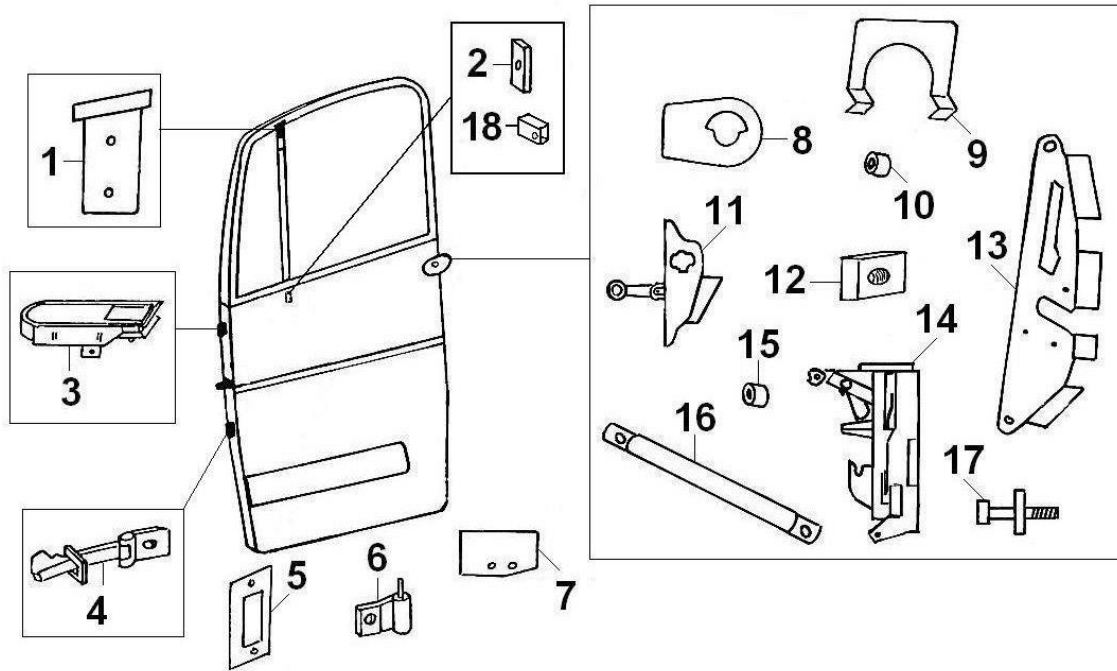

DOOR – LOCK MECHANISM

ITEM	CPC P/N	DESCRIPTION	QTY	SEATS P/N
1	72637-08	MOUNTING BRACKET R/H	1	760508
1A	72638-08	MOUNTING BRACKET L/H	1	760509
2	72639-08	PLATE	2	760510
3	72643-08	INNER DOOR HANDLE	2	760179
4	72640-08	CHECK LINK	2	760196
5	72790-08	DOOR HINGE SHIM	2	513370
6	72641-08	CAB DOOR HINGE FIXED. RIGHT	2	760182
6A	72642-08	CAB DOOR HINGE FIXED. LEFT	2	760183
7	72648-08	PLATE, INNER CAB HANDLE MOUNTING	2	512912
8	72645-08	PLATE, DOOR L/H	1	759963
8A	72646-08	PLATE, DOOR R/H	1	759964
9	72647-08	KEY BARREL FIXING CLIP	2	759965
10	72658-08	SLEEVE	2	760204
11	72649-08	L/H OUTER DOOR HANDLE	1	760180
11A	72650-08	R/H OUTER DOOR HANDLE	1	760181
12	72644-08	SQUARE NUT, OUTER DOOR HANDLE	2	760511
13	72656-08	L/H DOOR LOCK SUPPORT	1	759979
13A	72657-08	R/H DOOR LOCK SUPPORT	1	759980
14	72651-08	L/H DOOR LOCK	1	760190
14A	72652-08	R/H DOOR LOCK	1	760191
15	72654-08	SPACER .252" (ID) X .591" (OD)	2	759978
16	72655-08	BRACKET	2	759975
17	72653-08	STRIKER BOLT	2	759733
18	72392-09	SPACER, REAR VIEW MIRROR SUPPORT	2	512929