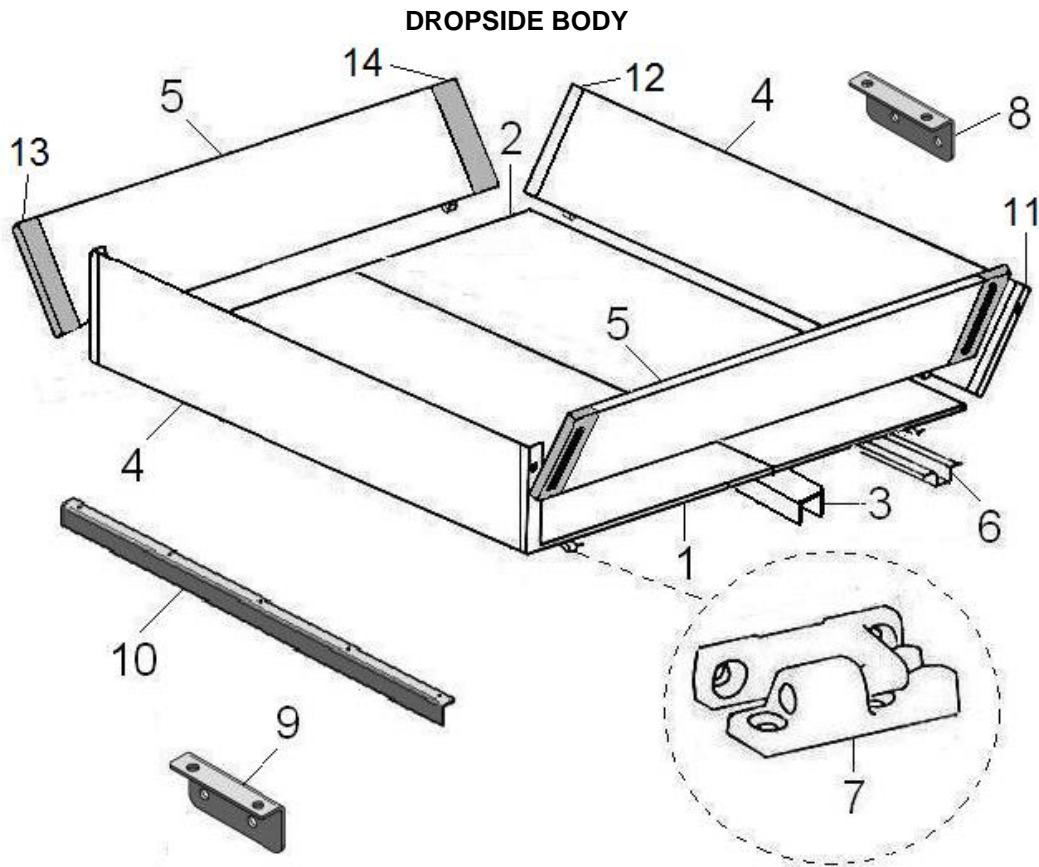

CPC P/N	DESCRIPTION	QTY	SEATS P/N
1	72792-13	DECK, FRONT	1	515170
2	72793-13	DECK, REAR	1	515171
3	72794-13	SUPPORT, MID	1	515172
4	72740-13	DROPSIDE END PANEL	2	467941
5	72741-13	DROPSIDE SIDE PANEL	2	467942
6	72743-08	REAR FLOOR SUPPORT	1	760265
7	72744-08	HINGE	6	760262
8	72745-08	HINGE MOUNTING PLATE, REAR	3	512917
9	72746-08	HINGE MOUNTING PLATE	4	512916
10	72747-08	SECURING PLATE	1	760269
11	72908-13	LOCK, LEFT INNER PROFILE (Used with Item 4)	2	760353
12	72909-13	LOCK, RIGHT INNER PROFILE (Used with Item 4)	2	760354
13	72802-13	LOCK, DROPSIDE, RIGHT (Used with Item 5)	2	760308
14	72803-13	LOCK, DROPSIDE, LEFT (Used with Item 5)	2	760309
15	1788	SCREW, M8-1.25X25MM (Used with Item 7)	24	781411
16	46267-08	WASHER, 8MM, F/W ZC (Used with Item 7)	24	781397
17	7542	NUT, M8-1.25, L/N NYLOCK, ZC (Used with Item 7)	24	708528
18	5410	SCREW, M6X35MM CARR ZC (Used with Items 8 & 9)	24	781408
19	46265-08	WASHER, 6MM, F/W ZC (Used with Items 8 & 9)	24	781406
20	7961	NUT, M6-1.0, L/N NYLOCK, ZC (Used with Items 8 & 9)	24	708934

* NOT SHOWN – SPECIAL ORDER