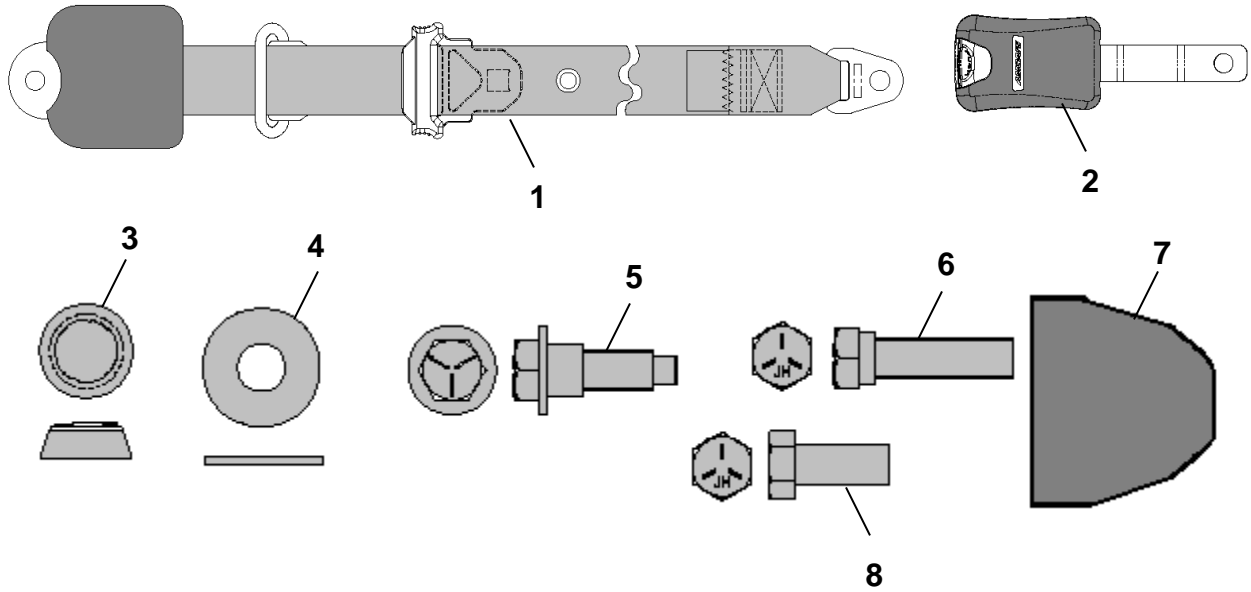

SEAT BELTS - MEGA

ITEM	CPC P/N	DESCRIPTION	QTY	SEATS P/N
1	53100-10	SEAT BELT 3 PT BUCKLE KIT	2	760585
2*	75503-09	SEAT BELT BUCKLE	2	760553
3*	N/A	BLACK SCREW COVER	6	N/A
4*	N/A	WASHER, FLT STL 1.25	6	N/A
5*	N/A	BOLT, HX HD 7/16-20X1.5 G5 (Bottom)	2	N/A
6*	N/A	BOLT, HX HD 7/16-20X1.5 G5 (Top)	2	N/A
7*	N/A	UPPER COVER	2	N/A
8*	N/A	SCREW, HX HD 7/16-20X1 G5	4	N/A

* INCLUDED WITH ITEM 1