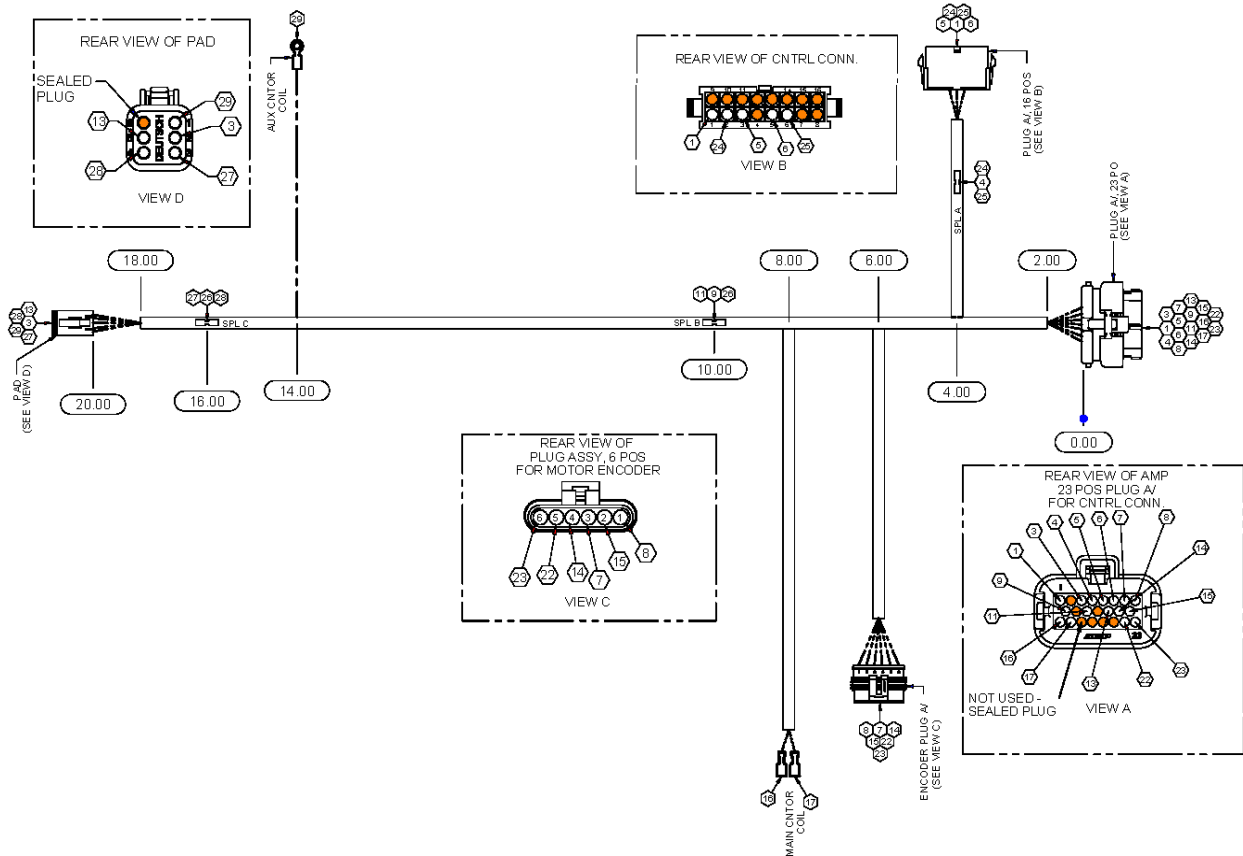

AC CONTROLLER ADAPTER HARNESS – MEGA P/N 72395-12