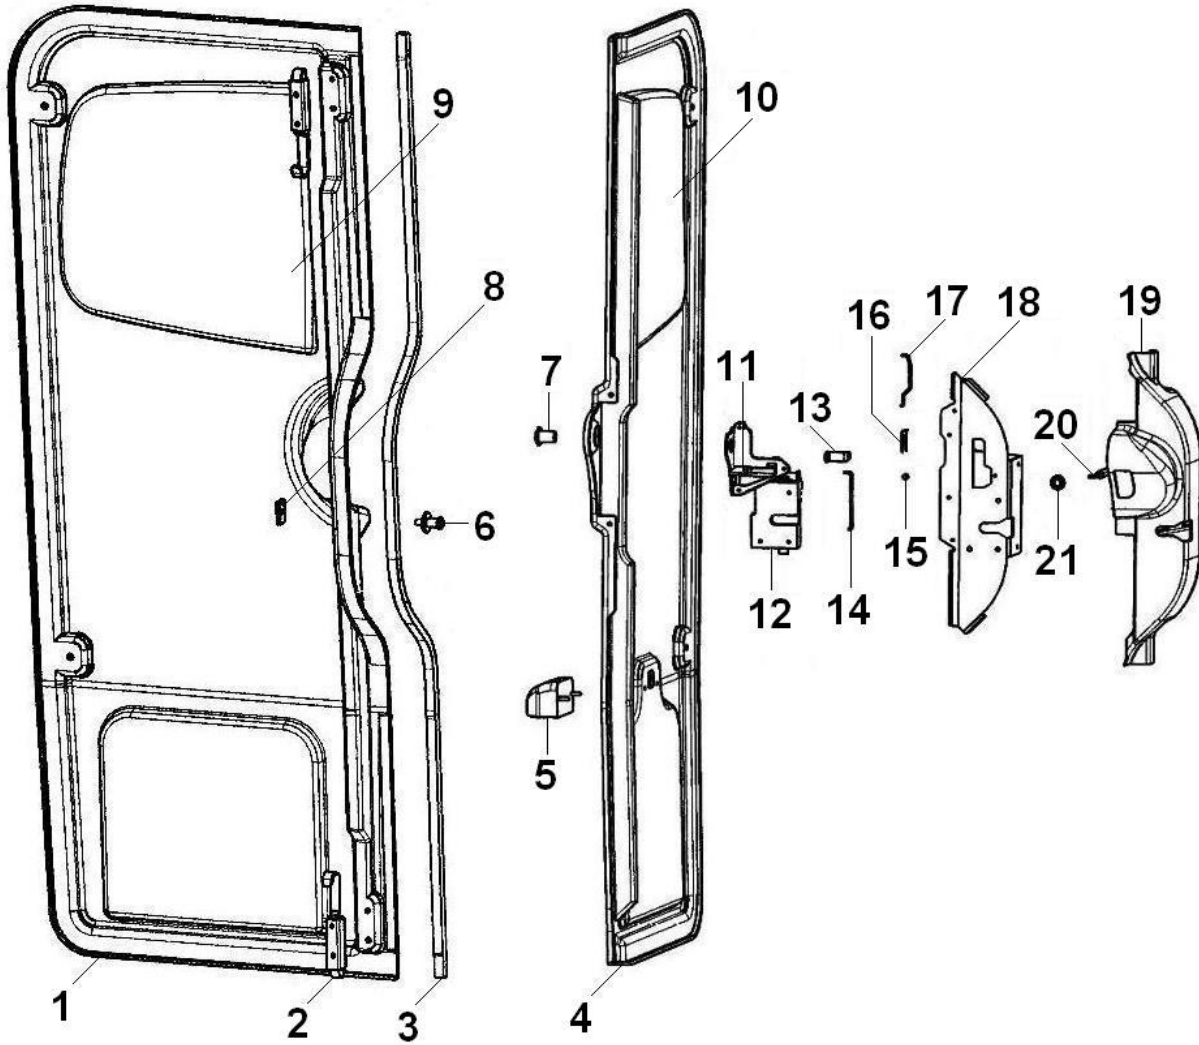

VAN DOORS

VAN DOORS (Cont.)

ITEM	CPC P/N	DESCRIPTION	QTY	SEATS P/N
1	*	R/H PRECUT DOOR	1	*
2**	72730-08	SECOND DOOR CATCH	2	760241
3	72732-08	REAR DOOR SEAL, VAN	1	467629
4	72720-08	L/H PRECUT DOOR	1	760234
5	68027-04	LICENSE PLATE LIGHT (NEV ONLY)	1	719326
6	72653-08	DOOR LOCK STRIKER PIN	1	760065
7	72484-08	IGNITION LOCK, 4 BARRELS	1	760043
8	*	NUT	1	*
9**	72725-08	REAR WINDOW, TINTED L/H	1	760218
10**	72724-08	REAR WINDOW, TINTED R/H	1	760219
11	72650-08	R/H OUTER DOOR HANDLE	1	760181
12	72651-08	L/H DOOR LOCK	1	760190
13	72645-08	DOOR PLATE L/H	1	759963
14	72634-08	DOOR LOCK ROD, SHORT L/H	1	759976
15	72658-08	SLEEVE	1	760204
16	72647-08	KEY BARREL FIXING CLIP	1	759965
17	72632-08	L/H LOCK ROD	1	759967
18	*	TAILGATE KEY BARREL PLATE	1	*
19	*	LOCK COVER	1	*
20	72629-08	INTERIOR DOOR LOCK BUTTON R/H	1	760193
21	72631-08	DOOR LOCK BUTTON GROMMET	1	759966

* No longer available.

** Limited Quantities

NOTE: Fiberglass van is being replaced with a aluminum van. See page 6-11.