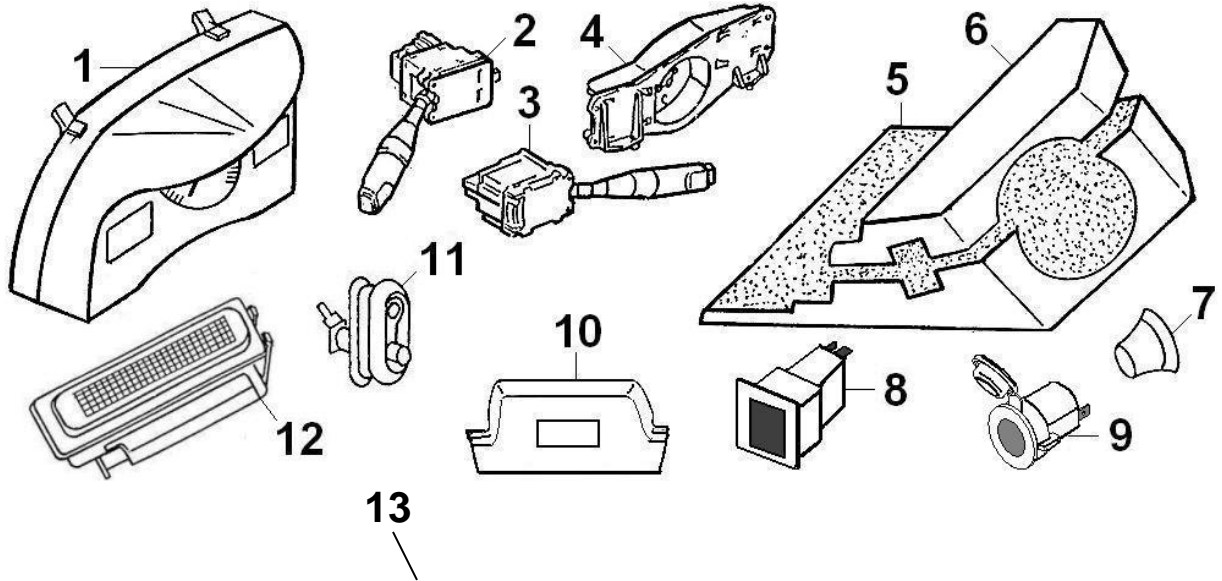

INSTRUMENTS - MEGA

ITEM	CPC P/N	DESCRIPTION	QTY	SEATS P/N
1	72761-08	INSTRUMENT PANEL	1	760163
2	72762-08	LIGHT SWITCH	1	760162
3	72763-08	WINDSHIELD WIPER SWITCH	1	760362
4	72764-08	SWITCH SUPPORT BRACKET	1	760104
5	72736-08	STEERING COLUMN LOWER COVER	1	760102
6	72765-08	STEERING COLUMN UPPER COVER	1	760103
7	72766-08	IGNITION LOCK SHROUD	1	760105
8	72767-08	HAZARD WARNING SWITCH	1	760166
9	66030-03	12V POWER OUTLET	1	719342
10	72768-08	INTERIOR LIGHT HOUSING	1	760380
11	72769-08	DOOR CONTACT SWITCH	1	759986
*	29284-04	SEAL, DOME LIGHT	1.16"	719355
12	72770-08	INTERIOR LAMP	1	760206
13	72786-13	12V POWER OUTLET HARNESS	1	467947
*	32675-08	TERMINAL, #10 STUD TO 1/4 MALE TAB	1	719825
*	2646	SCREW, #6-32X5/8 PPHMS	1	719581
*	7592	NUT, #6-32 GR A, NM MACH, NYLON	1	719866

* NOT SHOWN