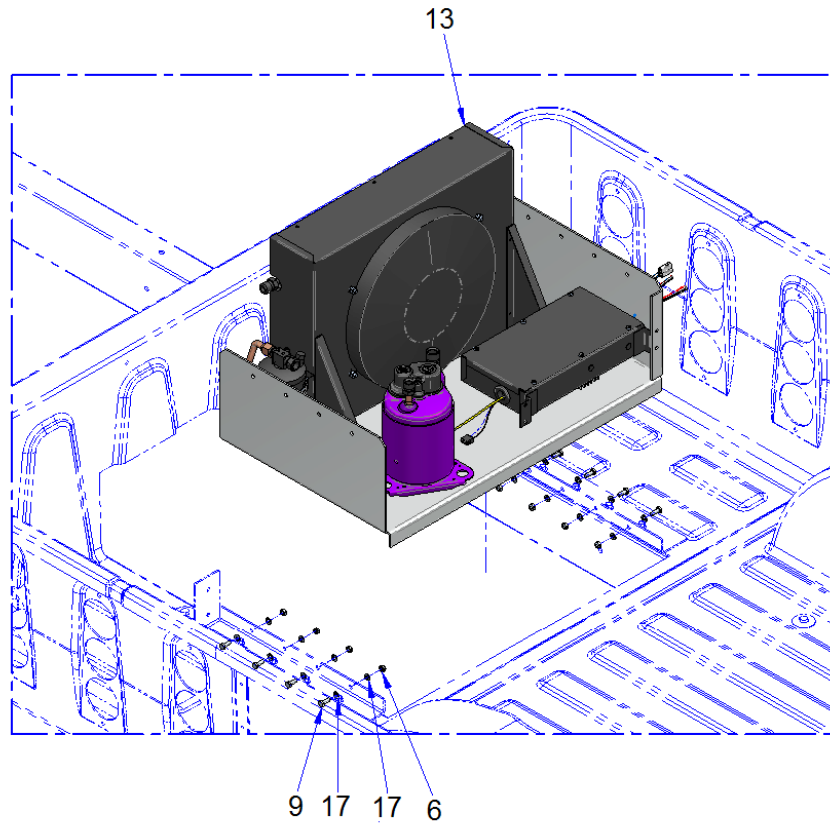

HVAC – MEGA

ITEM	CPC P/N	DESCRIPTION	QTY	SEATS P/N
1**	72455-08	MACH, MEGA HEATER AIR HOSE	1	467647
2**	*	PLATE, DASH VENT, HVAC	1	515315
3**	*	BRACKET, HTR/EVAP ASSY	1	515316
4**	*	HOSE, DASH VENT, HVAC	1	515325
5**	19135-13	SCREW, 1/4-14X1 HWH TEK ZC	2	708636
6	7961	LOCK NUT, M6 x 1.0	8	708934
7**	10043	CABLE TIE, BLACK, .18 X 11 - 3/4, STD, 50LB	3	719504
8**	2638	SCREW,#6X3/4,PPH, TAP	8	719577
9	4001	SCREW, M6X20 CLS10.9, HHCS ZC	10	719645
10**	7266	WASHER, 1/4 X 1", FENDER, BLK ZC	6	719856
11**	9906	TERMINAL,16/14 INS, 1/4 MALE TAB	1	719973
12**	72453-08	CAGE, FAN WINDSCREEN	1	760036
13	*	KIT, HVAC	1	760950
14**	*	CONTACT, DEUTSCH, 0460-204-12141	2	760970
15**	*	RECEPTACLE, DEUTSCH, DTP04-2P	1	760971
16**	*	WEDGE LOCK, DEUTSCH, WP-2P	1	760972
17	46265-08	WASHER,6MM,F/W,ZC	18	781406
18**	*	SCREW, 1/4-14X1 1/4 HWH TEK ZC	2	781908

* SPECIAL ORDER

** NOT SHOWN