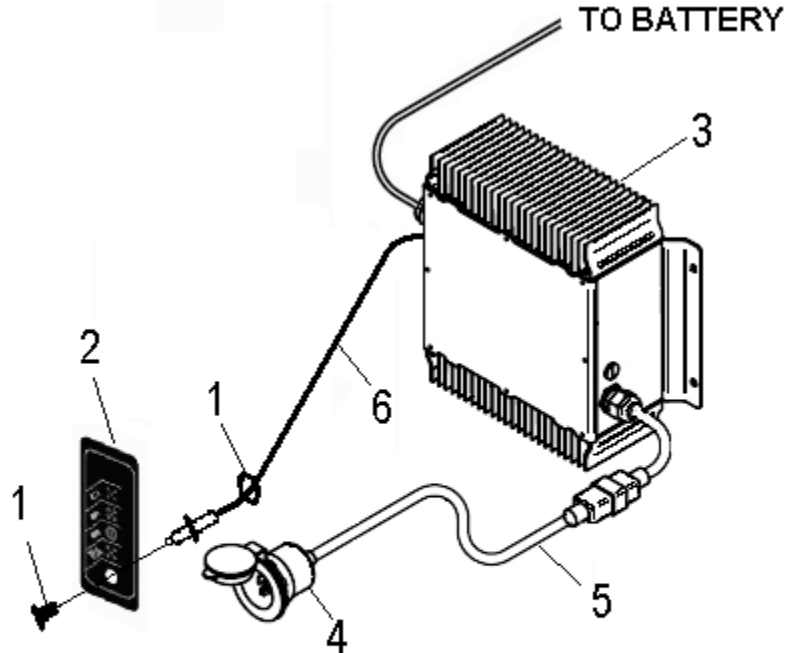

DELTA Q CHARGER WITH REMOTE LED – MEGA

LED & LABEL POSITION WILL BE LOCATED
ADJACENT TO THE CHARGER AC RECEPTACLE

ITEM	CPC P/N	DESCRIPTION	QTY	SEATS P/N
1	9951	CR-174 CLIP & RING	1	781989
2	66584-12	LED FRONT LABEL	1	760754
3	66583-12	CHARGER, DELTA Q 48V W/LED, STANDARD	1	760742
3A	66582-12	CHARGER, DELTA Q 48V W/LED, AGM	1	467533
4	66034-02	PLUG, POWER INLET 120V SEALED	1	709558
5	66493-03	CHARGER CORD 6'	1	719264
6	66029-12	LED 25' CABLE	1	760817
N/A	70036-05	ASSEMBLY, CORD W/ RECEPTACLE (Includes Item 4 & 5)	1	467405