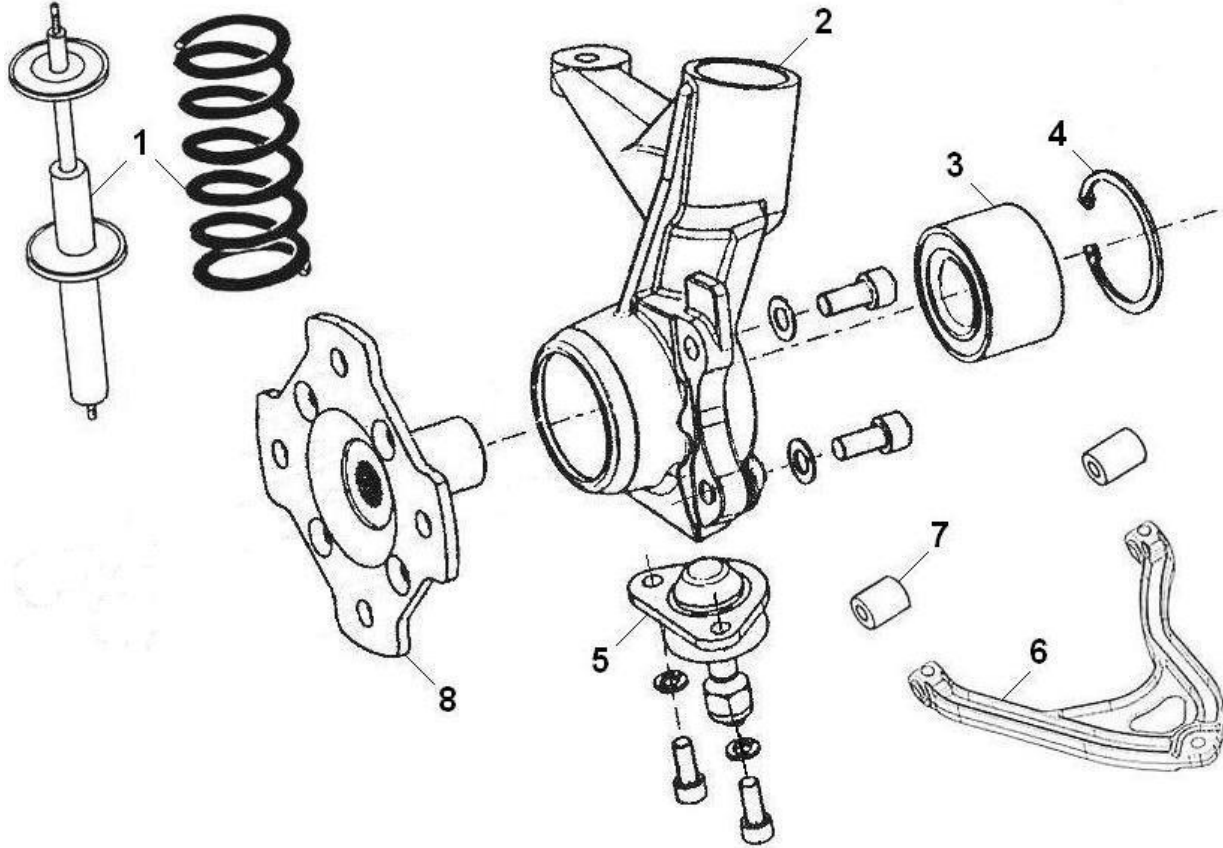

FRONT AXLE

ITEM	CPC P/N	DESCRIPTION	QTY	SEATS P/N
1	72466-08	FRONT SHOCK ABSORBER	2	760047
2	72467-08	L/H HUB ASSEMBLY FRONT	1	760285
2A	72468-08	R/H HUB ASSEMBLY FRONT	1	760286
3	72469-08	FRONT WHEEL BEARING	2	760454
4	72470-08	CIRCLIP	2	760455
5	72471-08	BALL JOINT	2	760456
6	72472-08	A-ARM	2	760042
7	72473-08	RUBBER BUSHING	2	760487
8	72475-08	DRIVE FLANGE	2	760458
9*	72806-10	STUD, WHEEL, FRONT	1	760714

* NOT SHOWN