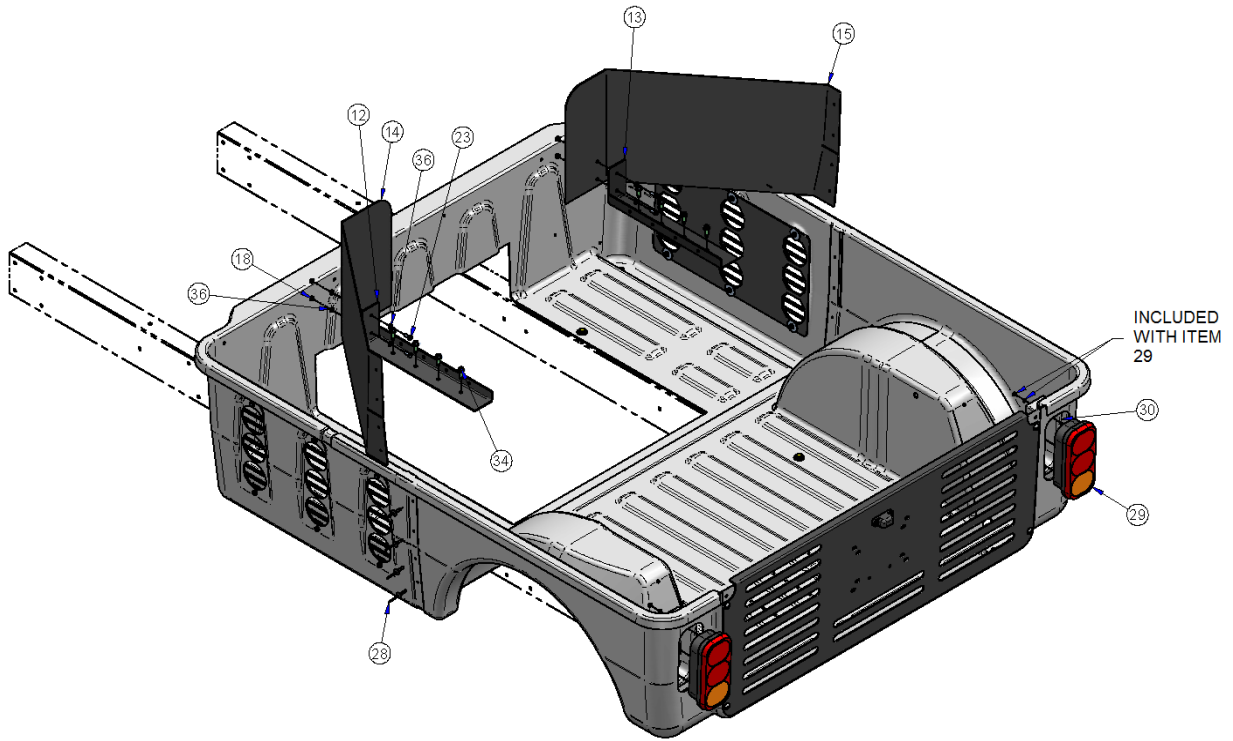

DROPSIDE HVAC - MEGA (Cont.)