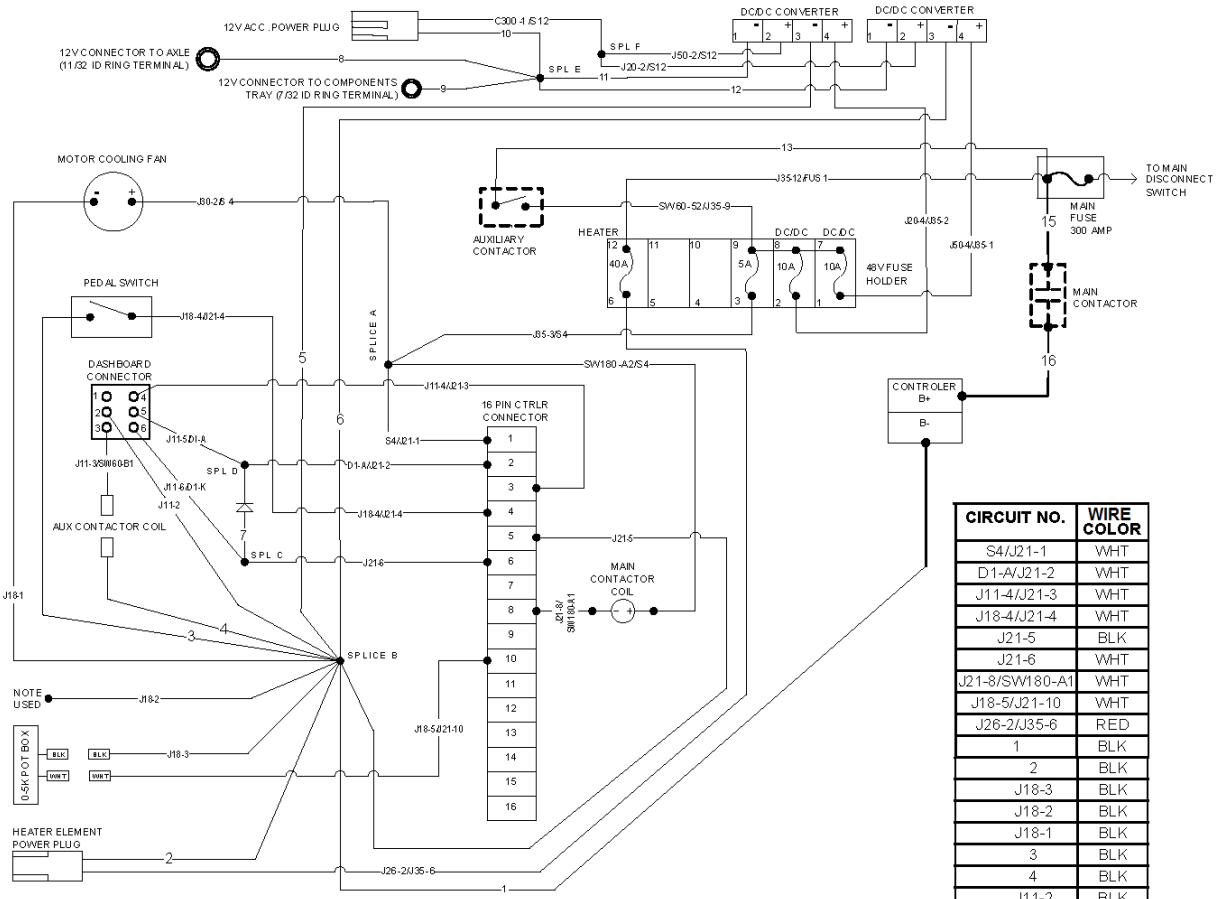

MAIN HARNESS SCHEMATIC – MEGA P/N 72393-10

CIRCUIT NO.	WIRE COLOR
S4/J21-1	WHT
D1-A/J21-2	WHT
J11-4/J21-3	WHT
J18-4/J21-4	WHT
J21-5	BLK
J21-6	WHT
J21-8/SW180-A1	WHT
J18-5/J21-10	WHT
J26-2/J35-6	RED
1	BLK
2	BLK
J18-3	BLK
J18-2	BLK
J18-1	BLK
3	BLK
4	BLK
J11-2	BLK
5	BLK
6	BLK
J11-6/D1-K	WHT
7	BLK
J11-5/D1-A	WHT
J11-3/SW60-B1	WHT
SW180-A2/S4	WHT
J35-3/S4	WHT
J30-2/S4	WHT
8	BLK
9	BLK
10	BLK
C300-1/S12	RED
J50-2/S12	RED
J20-2/S12	RED
11	BLK
12	BLK
13	BLK
J20-4/J35-2	RED
J50-4/J35-1	RED
J35-12/FUS1	RED
SW60-52/J35-9	RED

CONTROLLER PIN DESCRIPTION	
1	KSI INPUT
2	FWD
3	REVERSE
4	PEDAL SWITCH
5	SEAT
6	CUTBACK
7	NOT USED
8	MAIN CONTACTOR NEG
9	NOT USED
10	PEDAL SIGNAL
11	NOT USED
12	NOT USED
13	NOT USED
14	NOT USED
15	NOT USED
16	NOT USED