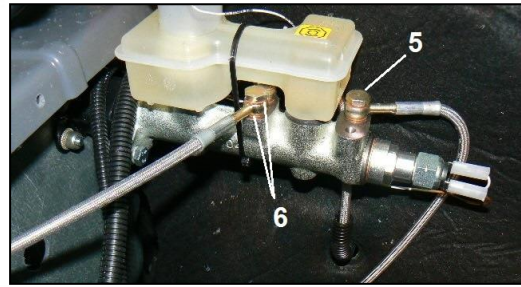

BRAKES LINES

ITEM	CPC P/N	DESCRIPTION	QTY	SEATS P/N
1	72521-08	R/H FRONT BRAKE LINE	1	760681
2	72522-08	L/H FRONT BRAKE LINE	1	760682
3	72523-08	FRONT TO REAR BRAKE LINE	1	760683
4	*	BOLT, BANJO, M10X1.00	2	760684
5	*	BOLT BANJO, M10X1.25	5	760685
6	*	WASHER, COPPER CRUSH, M10X14MMX2MM	14	760687

* SPECIAL ORDER