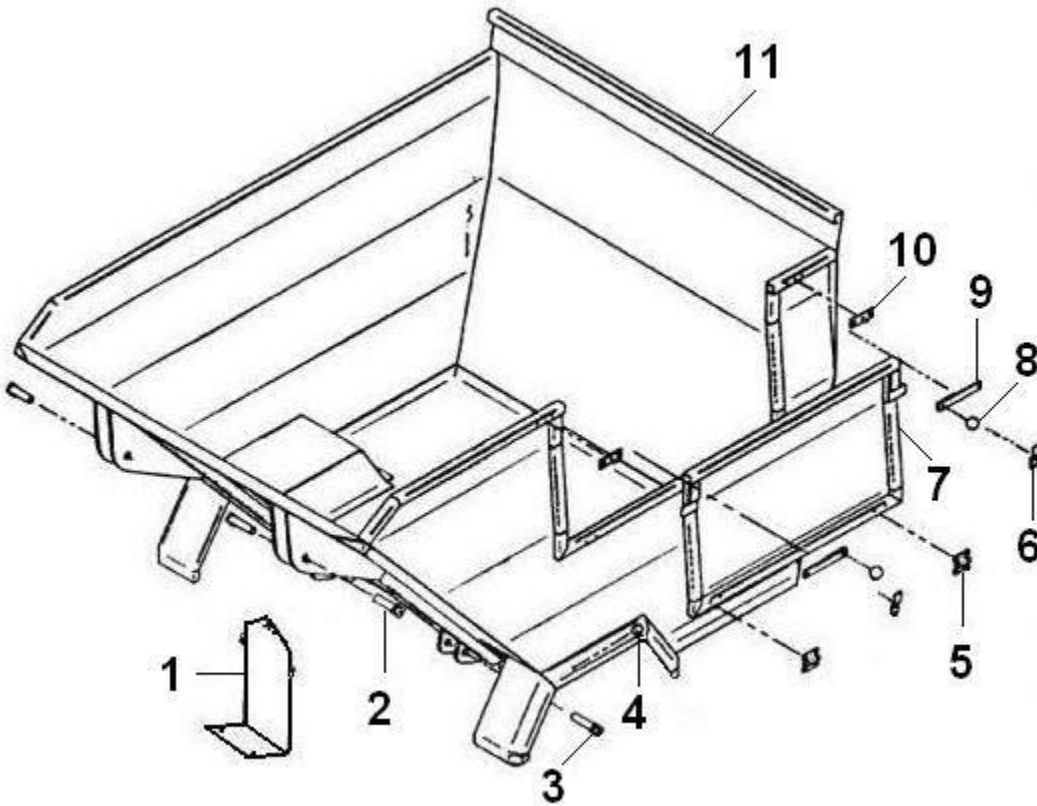

REFUSE BODY

ITEM	DESCRIPTION	QTY
1	A_TRADUIRE:SUPPORT PLAQUE	1
2	SHAFT	2
3	SHAFT	2
4	ABUTMENT	1
5	HINGE	2
6	STOP	2

ITEM	DESCRIPTION	QTY
7	SIDE DOOR	1
8	KNOB	2
9	LEVER	2
10	LEVER MOUNTING PLATE	2
11		1

NOTE: ALL PARTS ARE SPECIAL ORDER – CONTACT CPC FOR ASSISTANCE