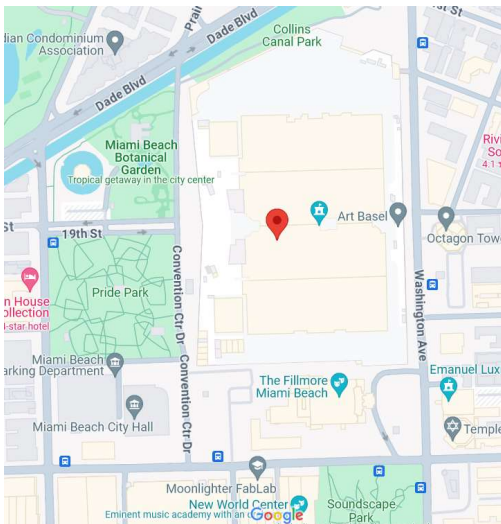

Miami Beach Convention Center 1901 Convention Center Drive Miami, Beach, Fl. 33139

Parking: Lincoln Road Parking Garage Intersection of Convention Center Drive and 17th St.
(Pictured Below) Bring ticket with you for reduced parking rate stamp, \$8 Max per day.

Convention Center Entrance: Multiple Entrances (Pictured Below)

Security Entrance: Washington Ave. and 18th St.

South Loading Dock: Convention Center Drive and South Side of Building (Next to the Fillmore)

North Loading Dock: Washington Ave. and 20th St.

Intersection of
Convention Center Dr. &
17th St.

Convention Center Drive &
South Loading Dock (South Side of Building)

Security Entrance
Washington Ave. & 18th St.

North Loading Dock Entrance
Washington Ave. & 20th St.

Layout of Miami Beach Convention Center