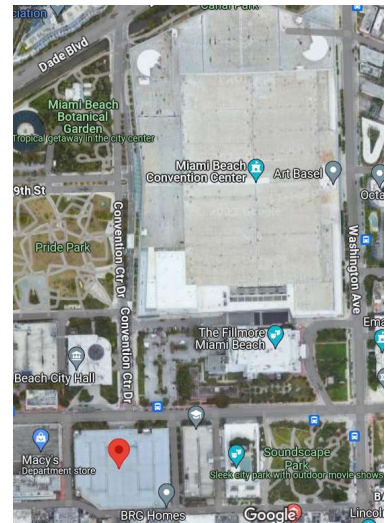

Miami Beach Convention Center 1901 Convention Center Drive Miami, Beach, Fl. 33139

Parking: Lincoln Road Parking Garage Intersection of Convention Center Drive and 17th St.
(Pictured Below) Bring ticket with you for reduced parking rate stamp, \$8 Max per day.

Convention Center Entrance: Multiple Entrances (Pictured Below)

Security Entrance: Washington Ave. and 18th St.

South Loading Dock: Convention Center Drive and South Side of Building (Next to the Fillmore)

North Loading Dock: Washington Ave. and 20th St.

Intersection of
Convention Center Dr. &
17th St.

Convention Center Drive &
South Loading Dock (South Side of Building)

Security Entrance
Washington Ave. & 18th St.

North Loading Dock Entrance
Washington Ave. & 20th St.

Layout of Miami Beach Convention Center