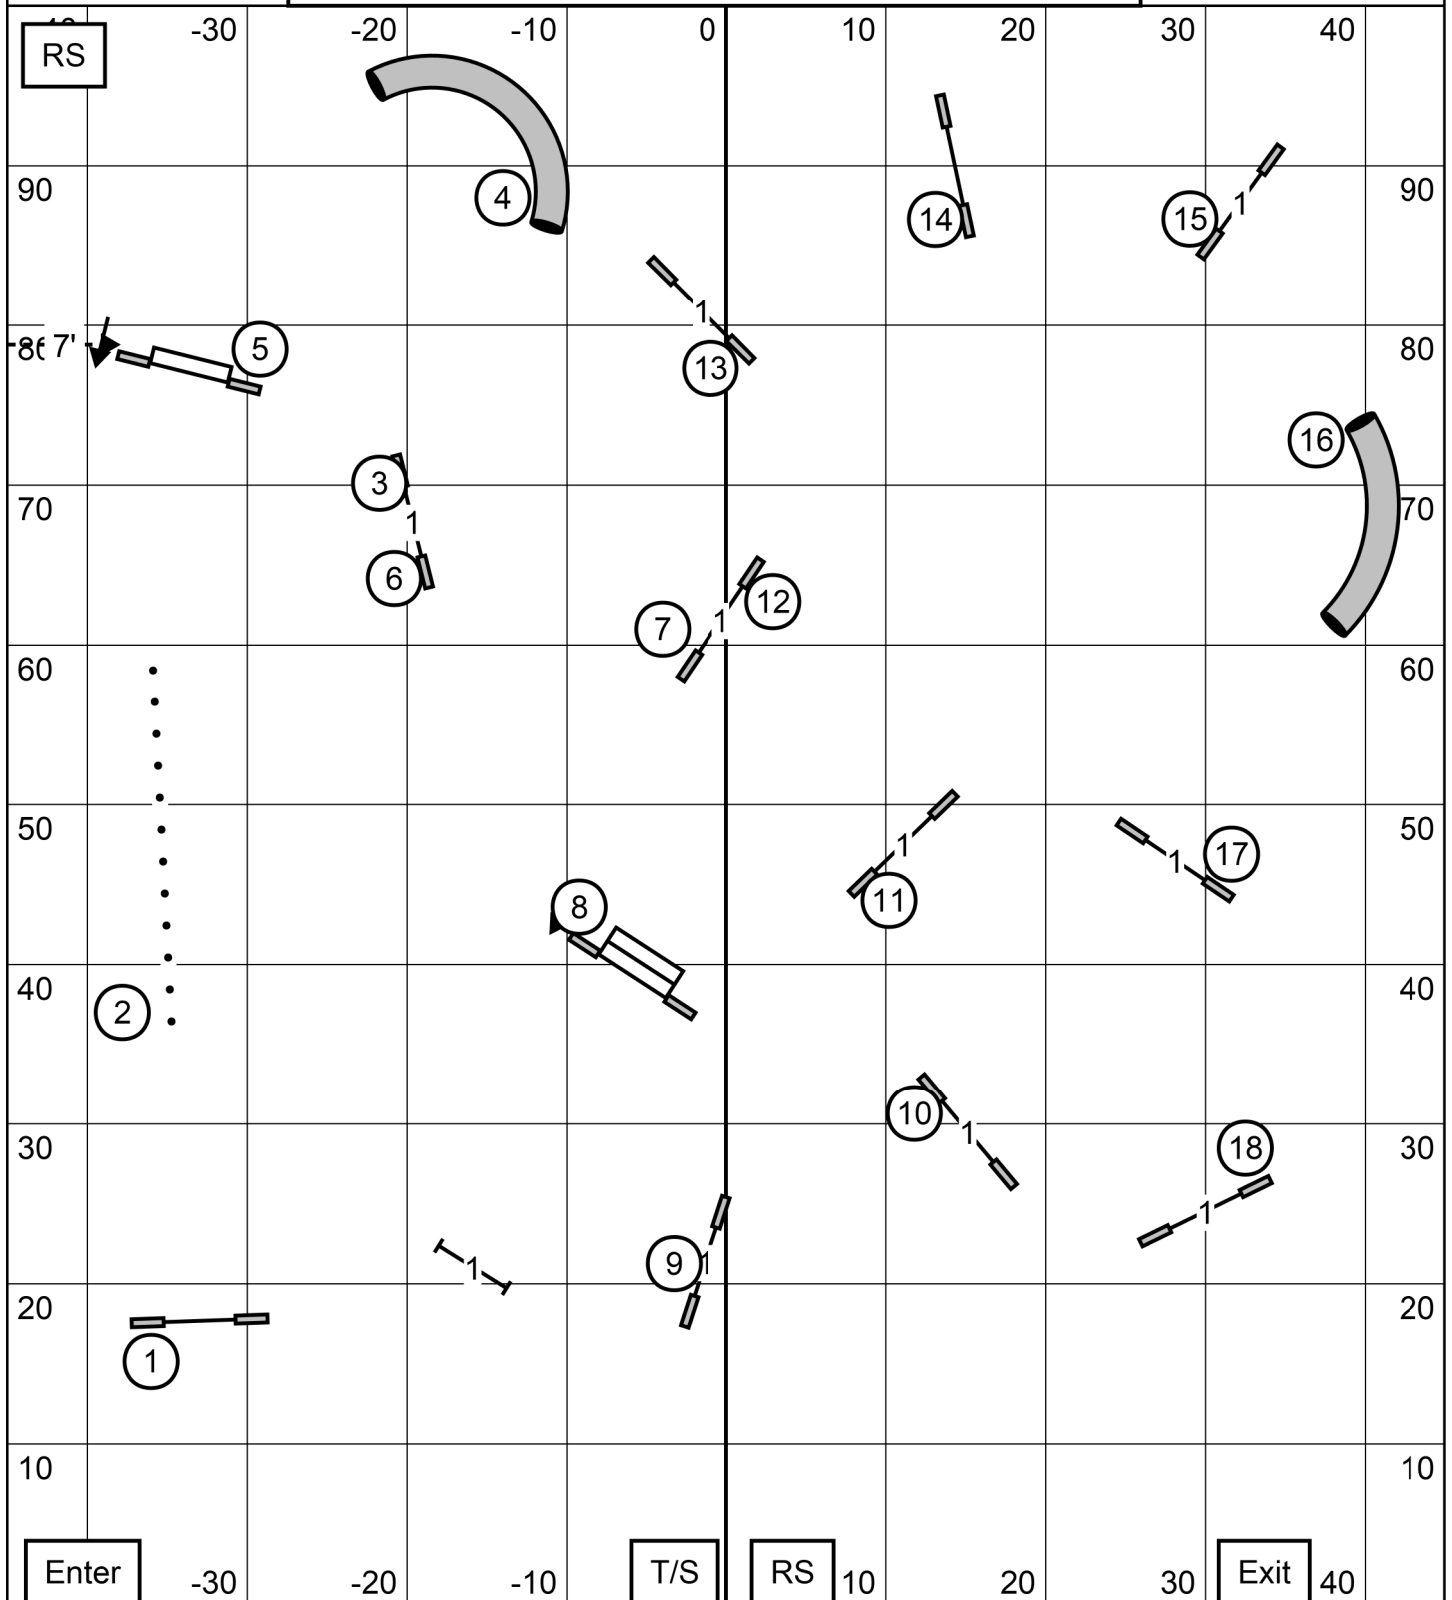

EXC

Border Terrier Club of America Gray Summit, MO Indoors
onTurf EXC JWW Mon 6/12/23 Cjosling E-Timing

JWW