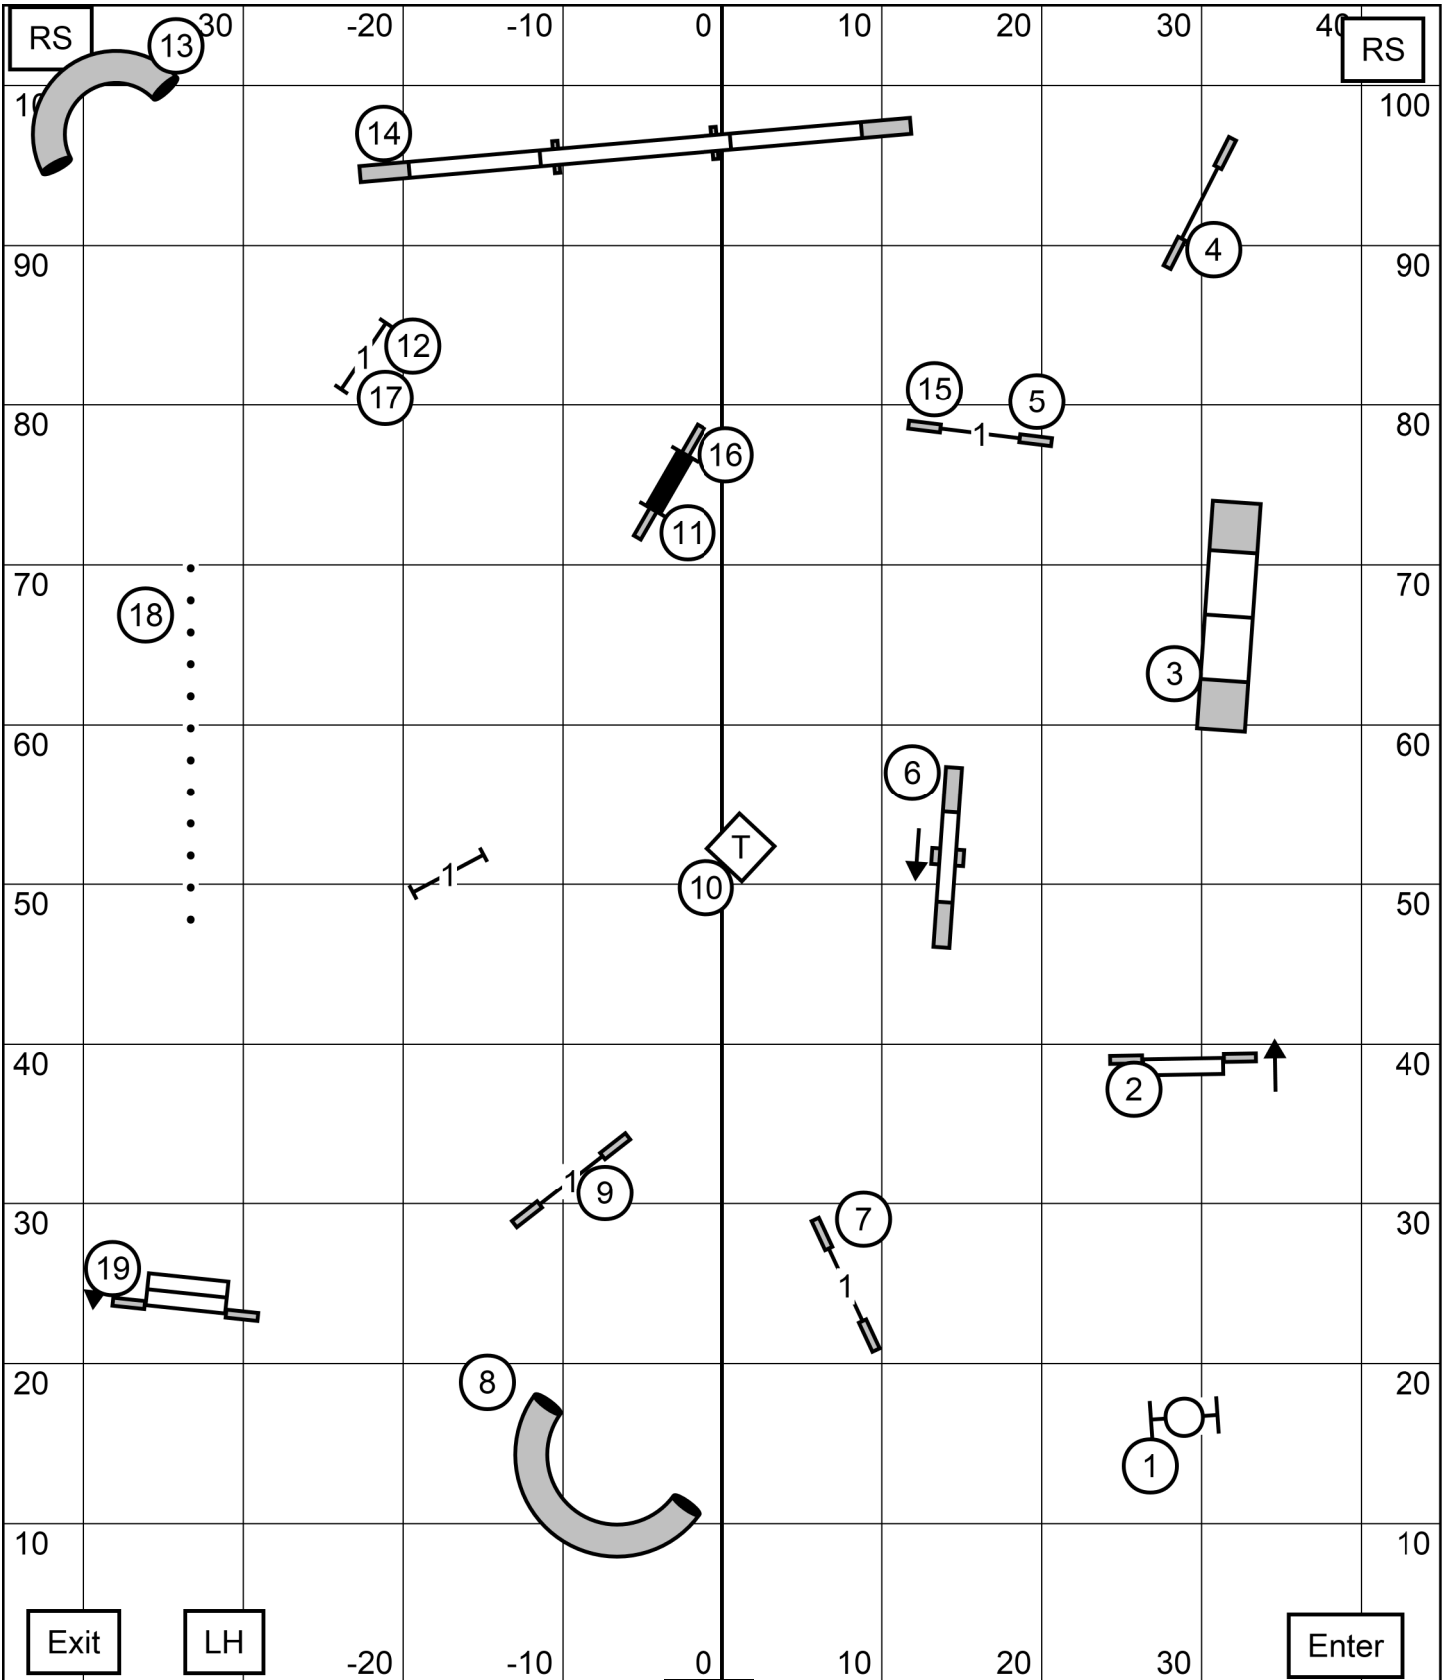

EXC

Border Terrier Club of America Gray Summit, MO Indoors on Turf Exc/Mst STD Mon 6/12/23 Judge Craig Josling E-Timing

STD