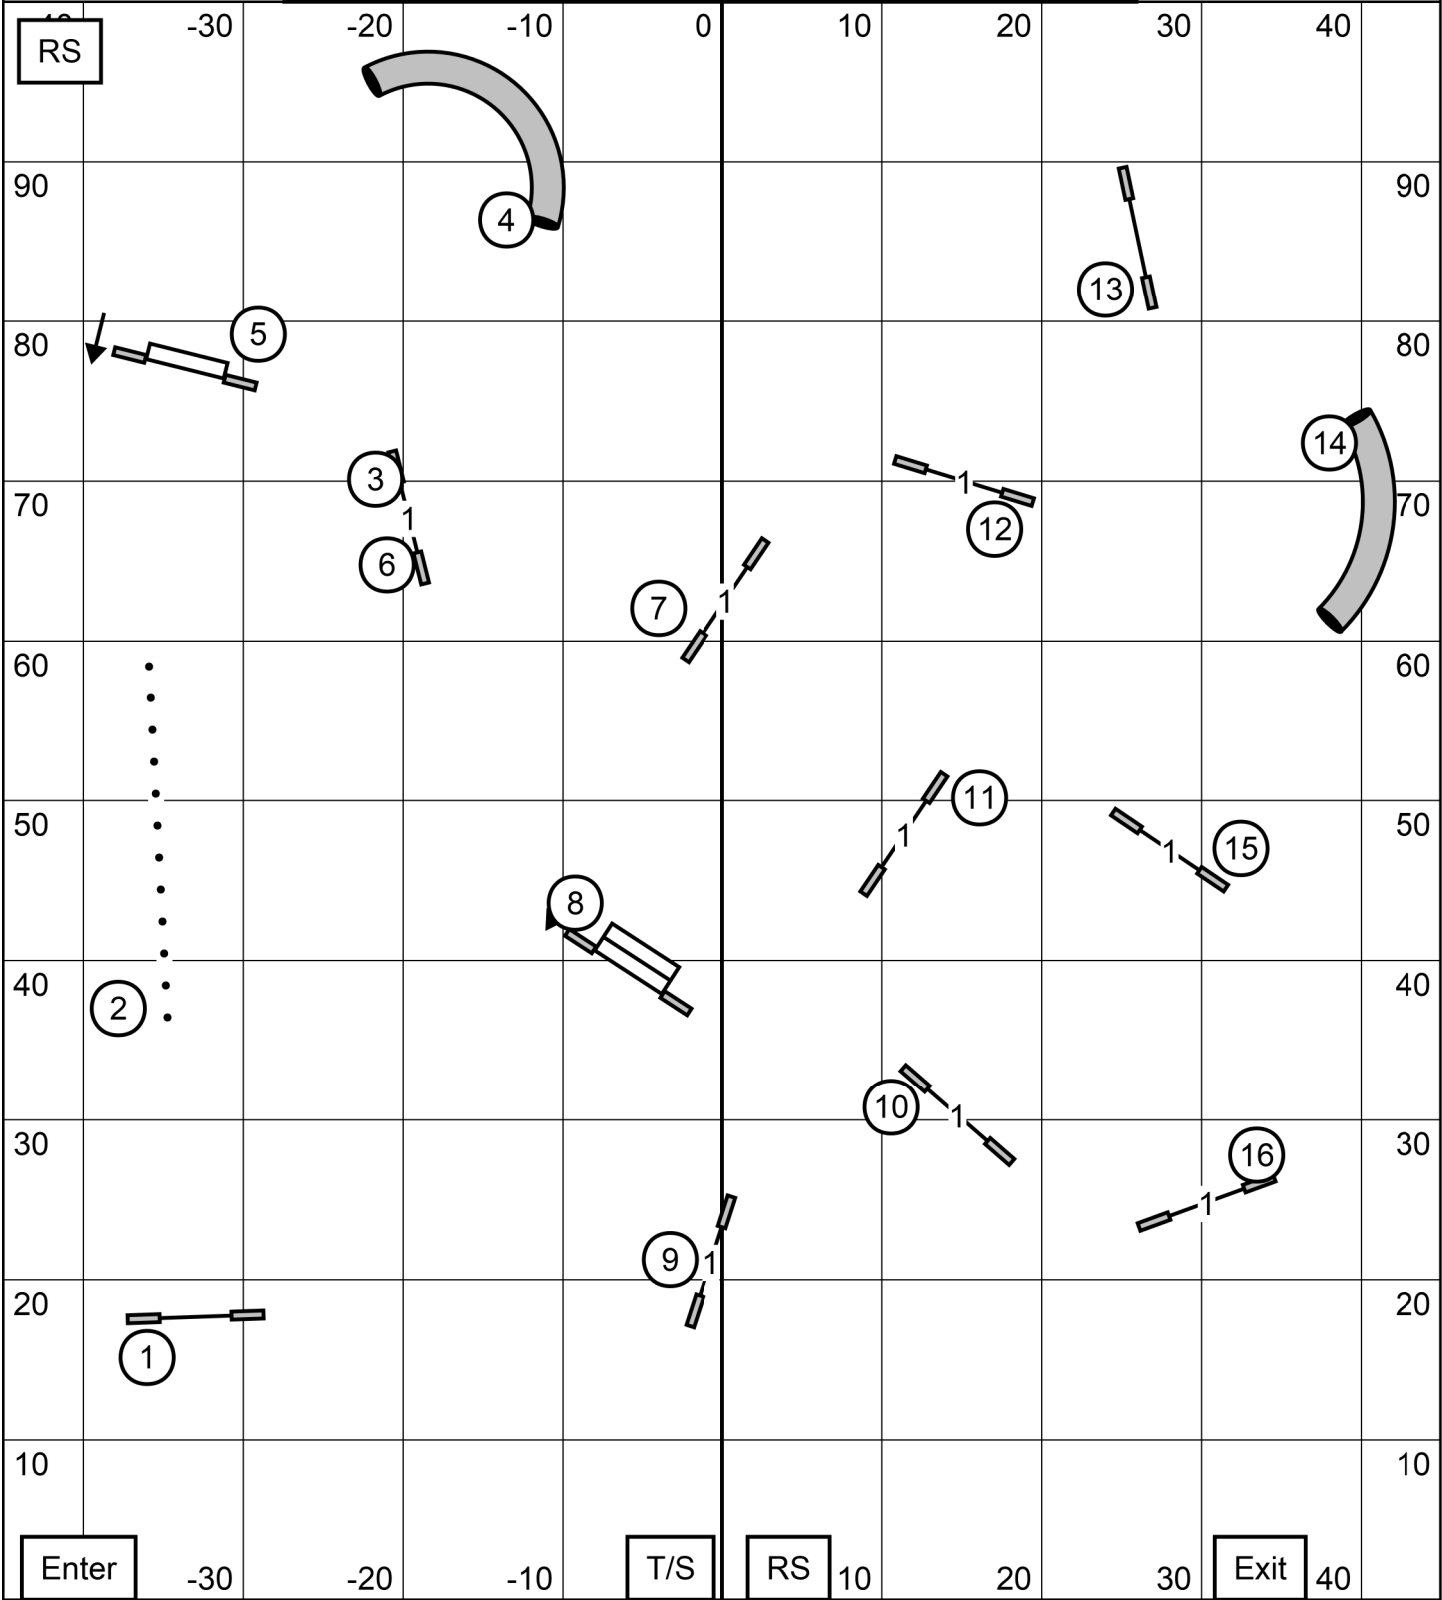

JWW

OPN

Border Terrier Club of America Gray Summit, MO Indoors on
Turf Open STD Mon 6/12/23 Judge Craig Josling E-Timing

STD

OPN	Border Terrier Club of America Gray Summit, MO Indoors onTurf Open JWW Mon 6/12/23 Cjosling E-Timing	JWW
------------	---	------------