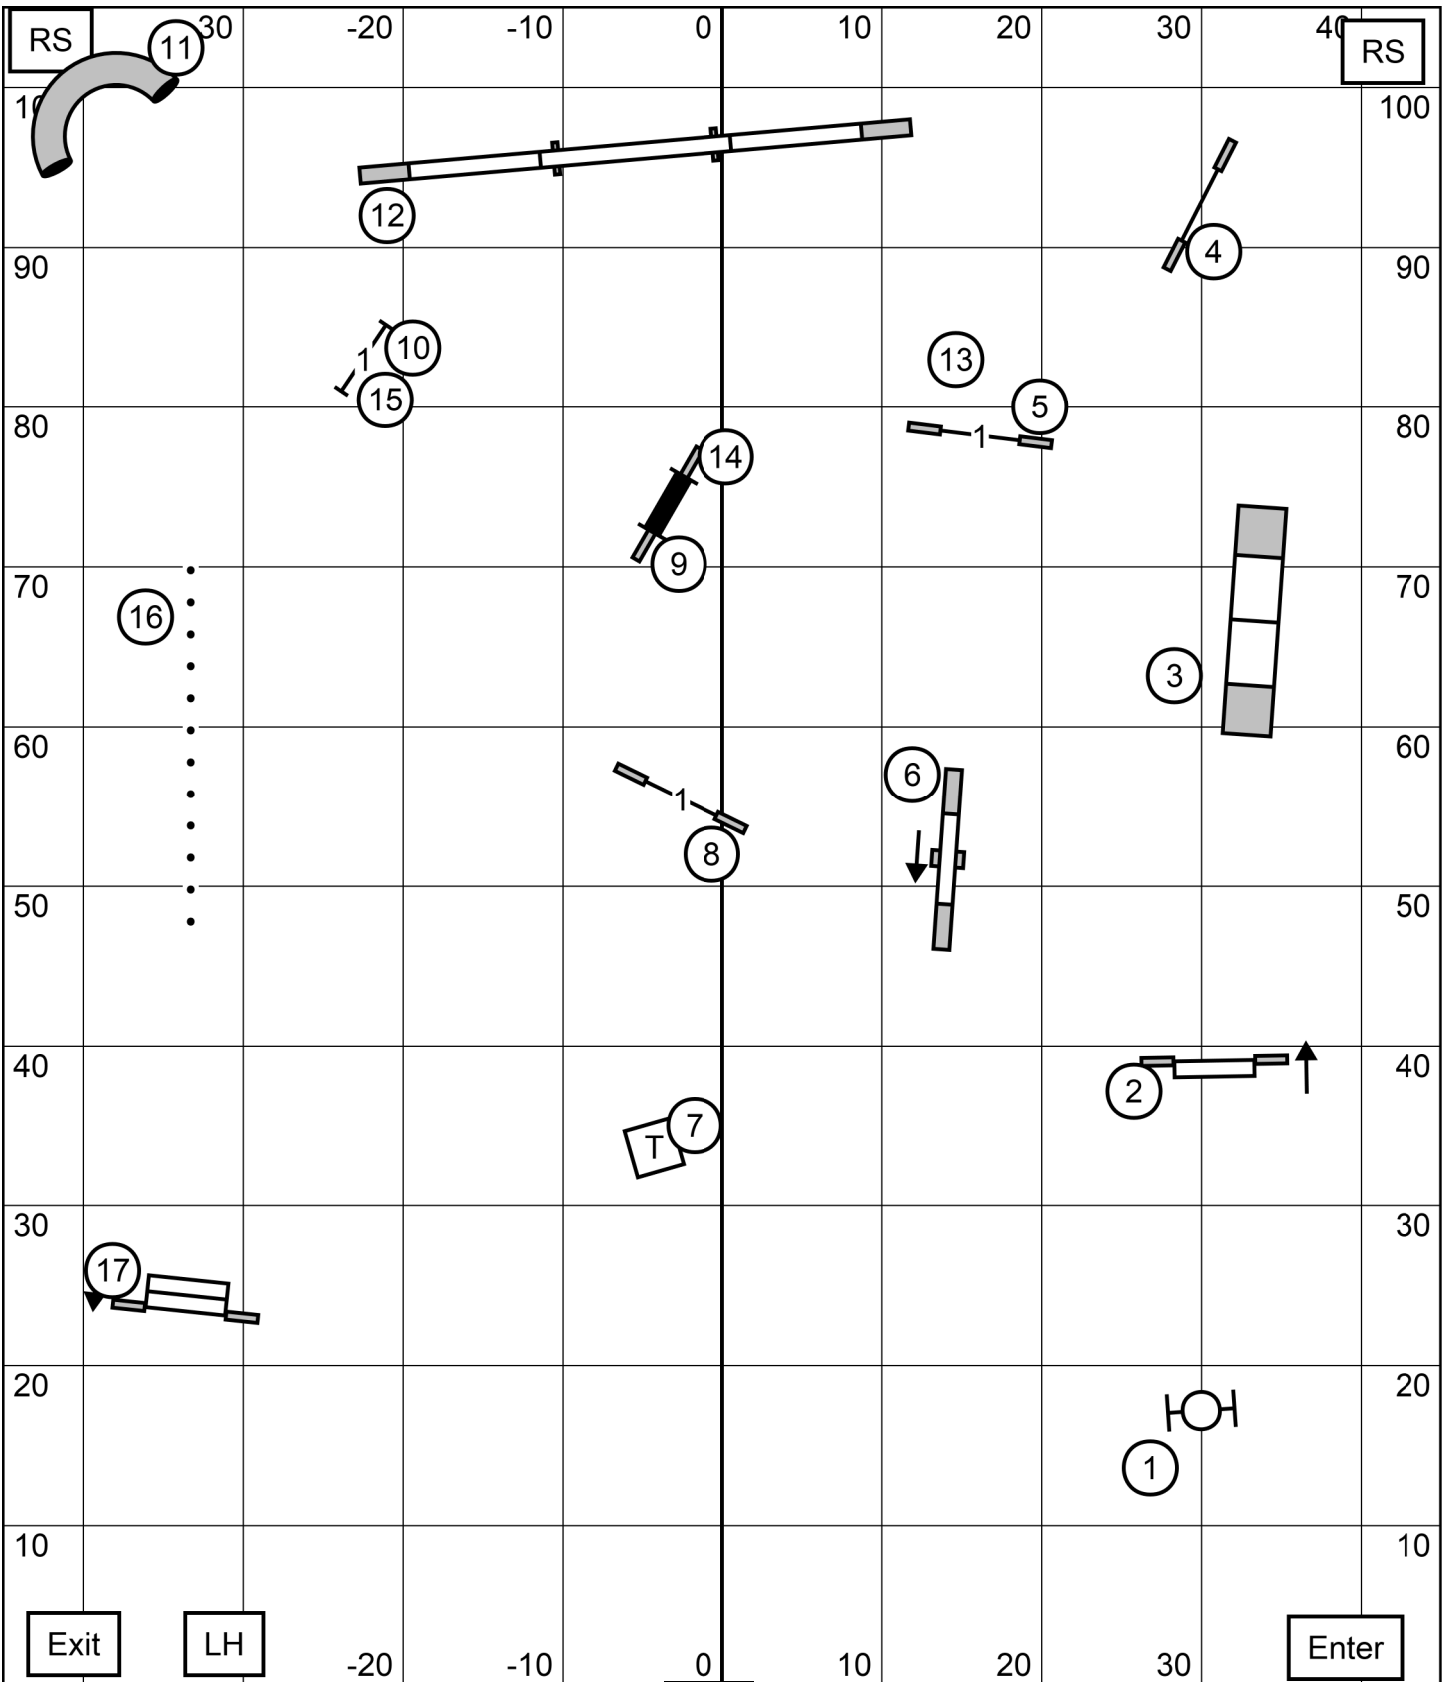

OPN

Border Terrier Club of America Gray Summit, MO Indoors on
Turf Open STD Mon 6/12/23 Judge Craig Josling E-Timing

STD