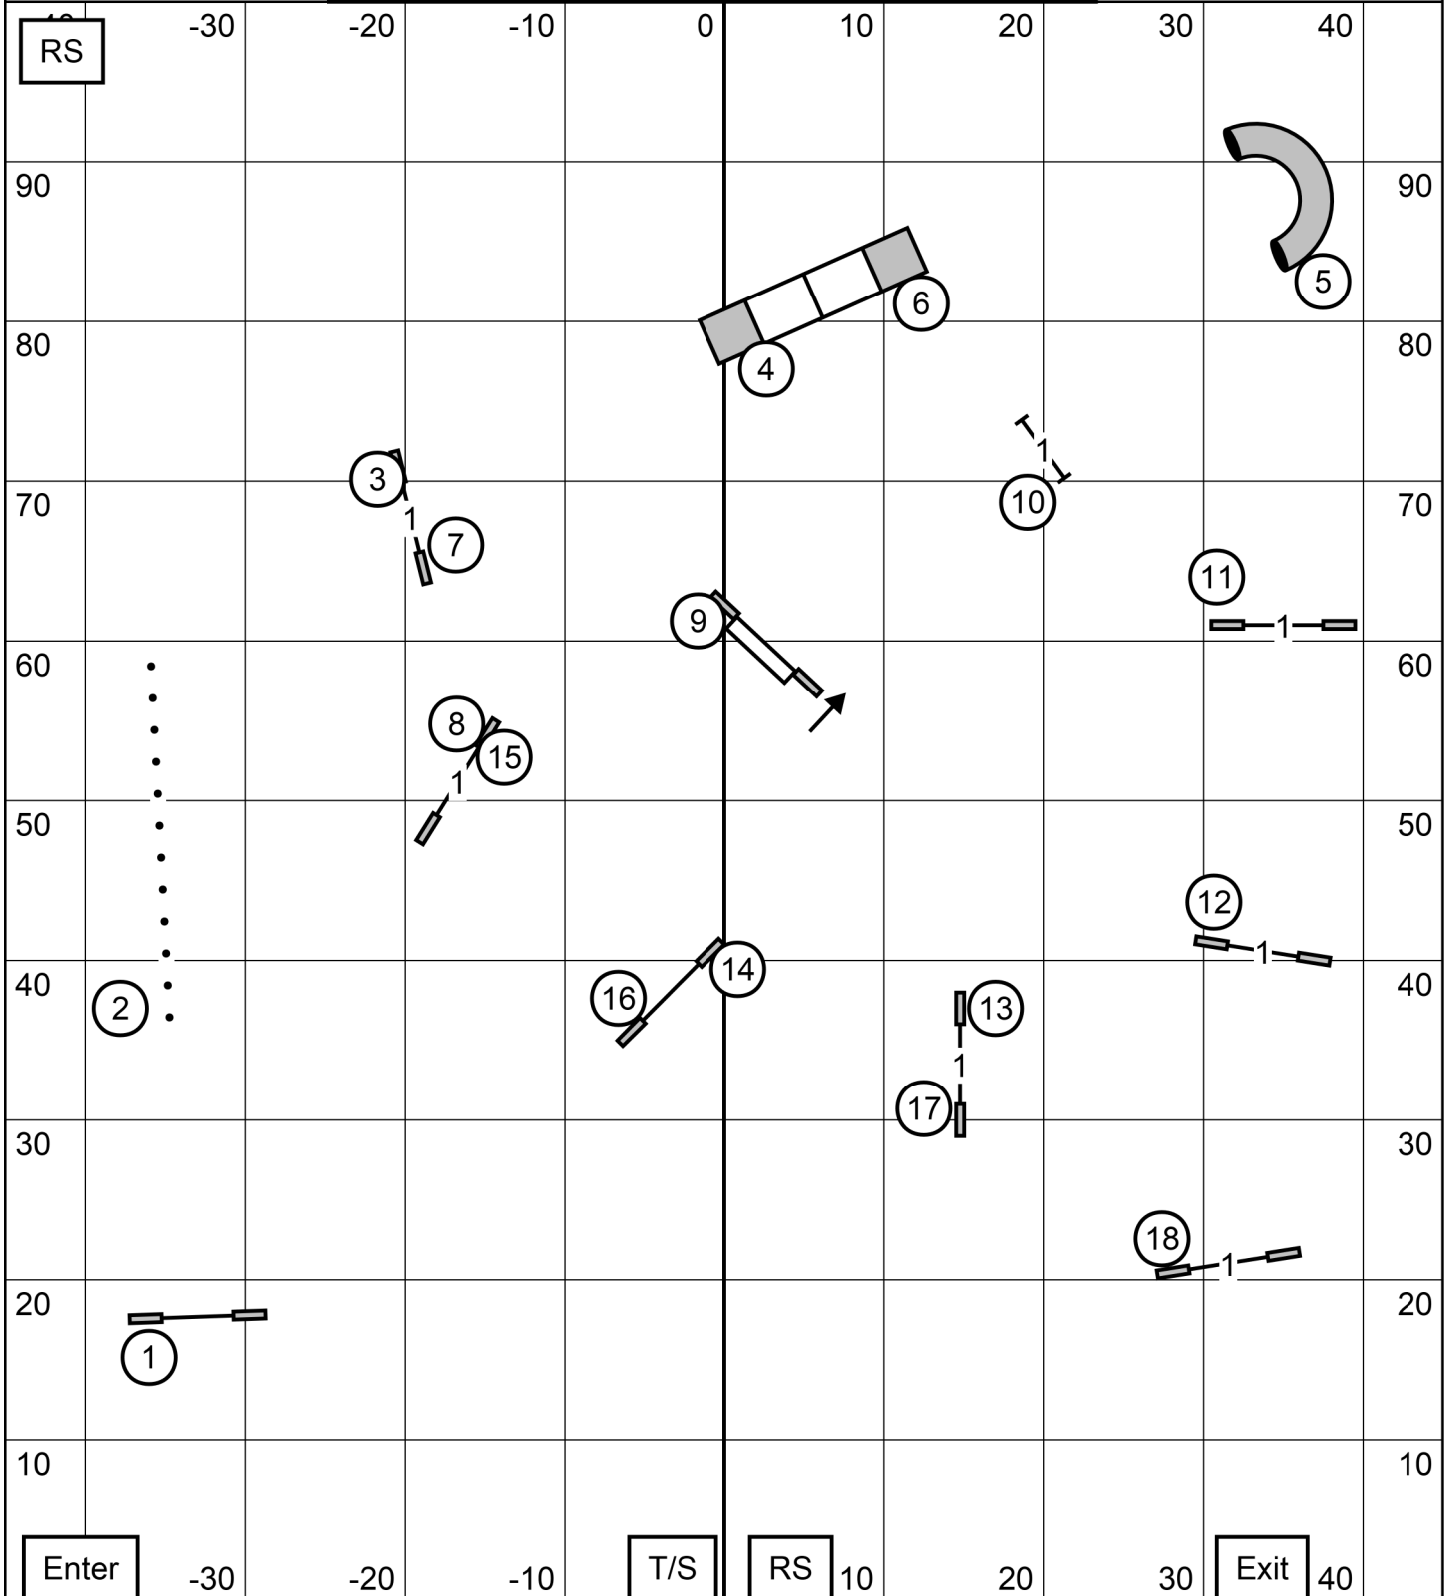

BONUS EXC 4 - 3 - SQ 8 Solid Line
OPN 8 - SQ 3 Solid line
NOV SQ 3 - SQ 8 Dash Line

E O N

Border Terrier Club of America Gray Summit, MO Indoors on
 Turf E O N Fast Mon 6/12/23 Judge Craig Josling E-Timing

FST

T2B

Border Terrier Club of America Gray Summit, MO
Indoors onTurf T2B Mon 6/12/23 Cjosling E-Timing

T2B

Exit

LH

Enter

T/S