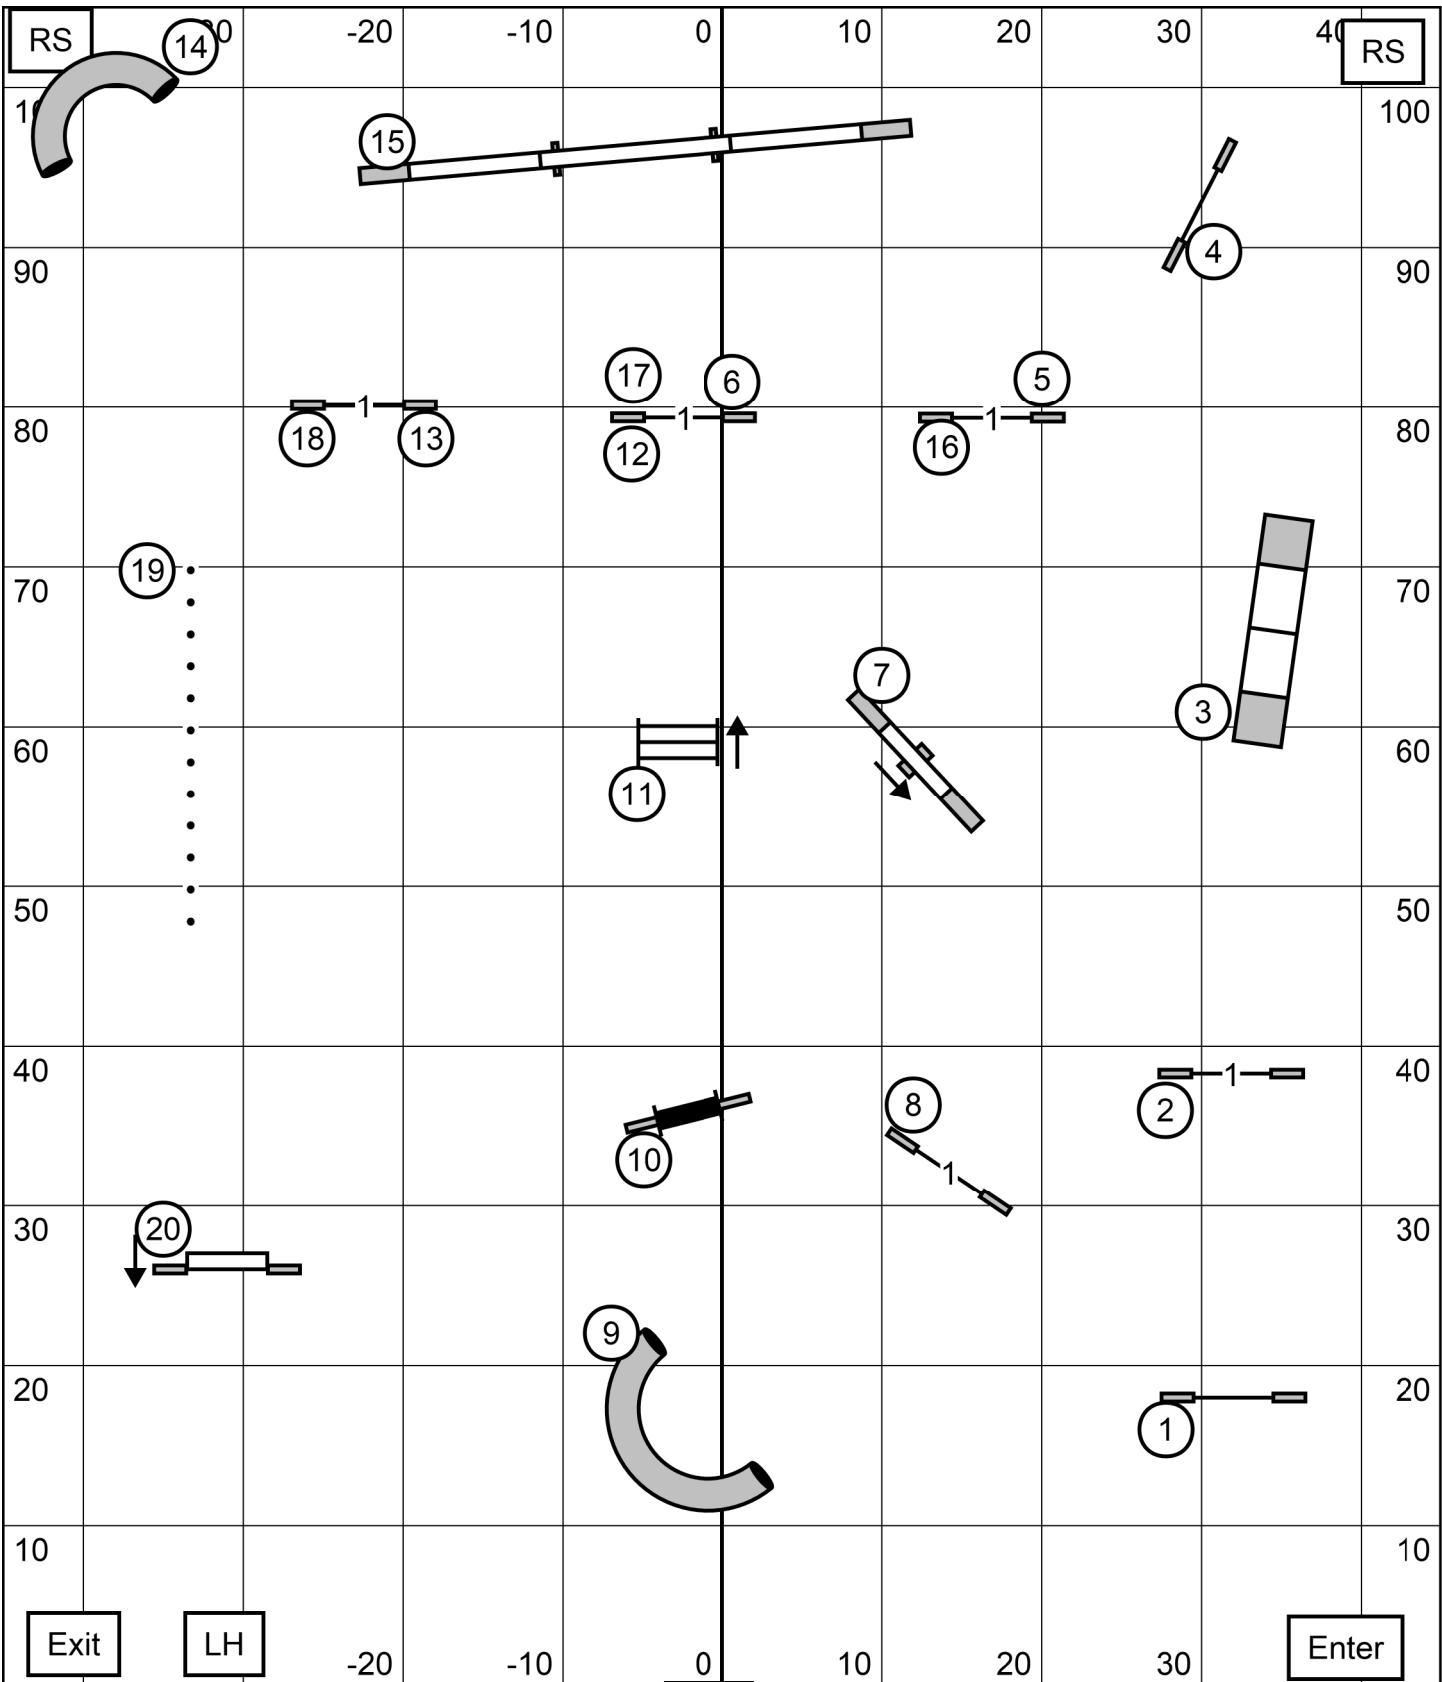

BONUS EXC 4 - 3 - SQ 8 Solid Line
OPN 8 - SQ 3 Solid line
NOV SQ 3 - SQ 8 Dash Line

E O N

Border Terrier Club of America Gray Summit, MO Indoors on
 Turf E O N Fast Mon 6/12/23 Judge Craig Josling E-Timing

FST

T2B

Border Terrier Club of America Gray Summit, MO
Indoors onTurf T2B Mon 6/12/23 Cjosling E-Timing

T2B

Exit

LH

Enter

T/S