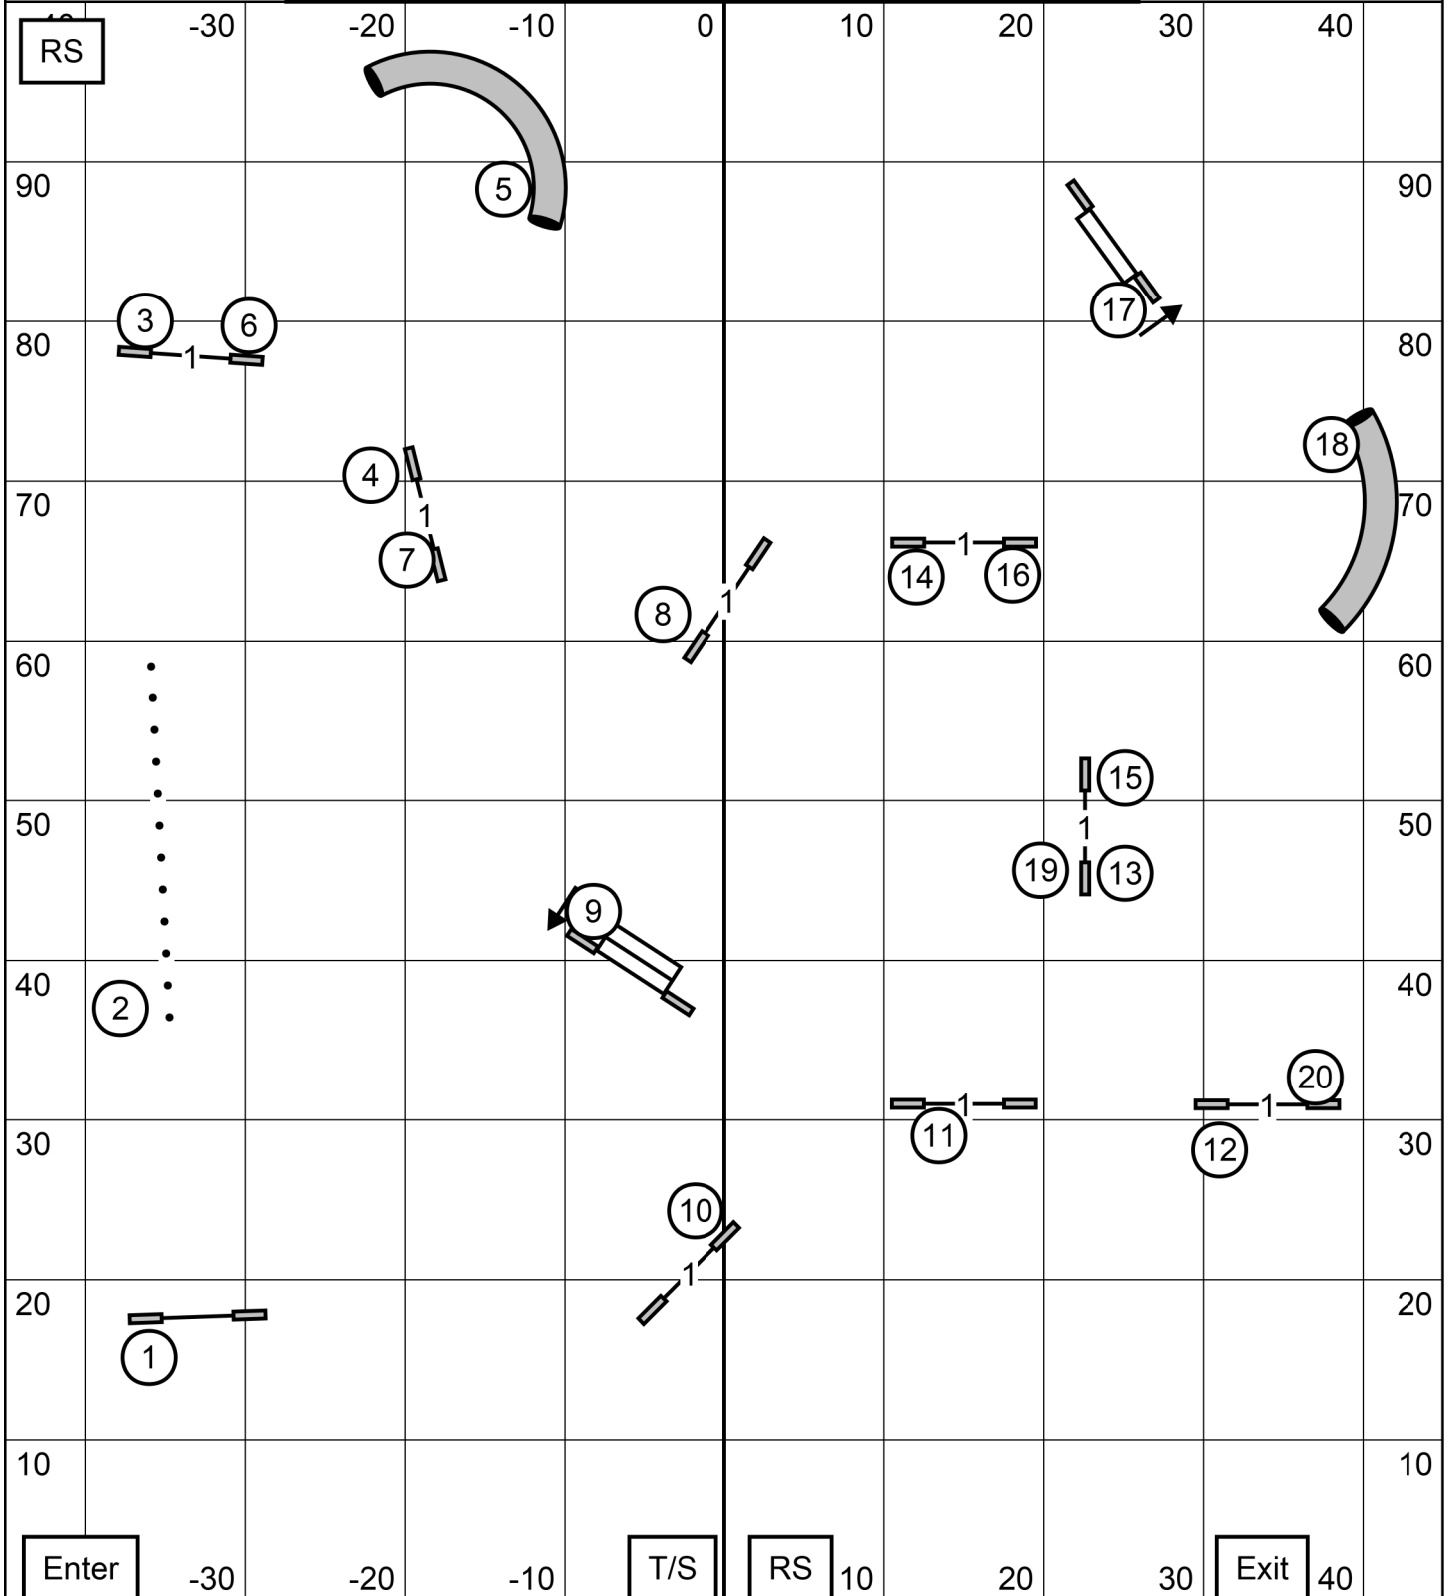

PREM

Border Terrier Club of America Gray Summit, MO Indoors
onTurf Premier JWW Mon 6/12/23 Cjosling E-Timing

JWW