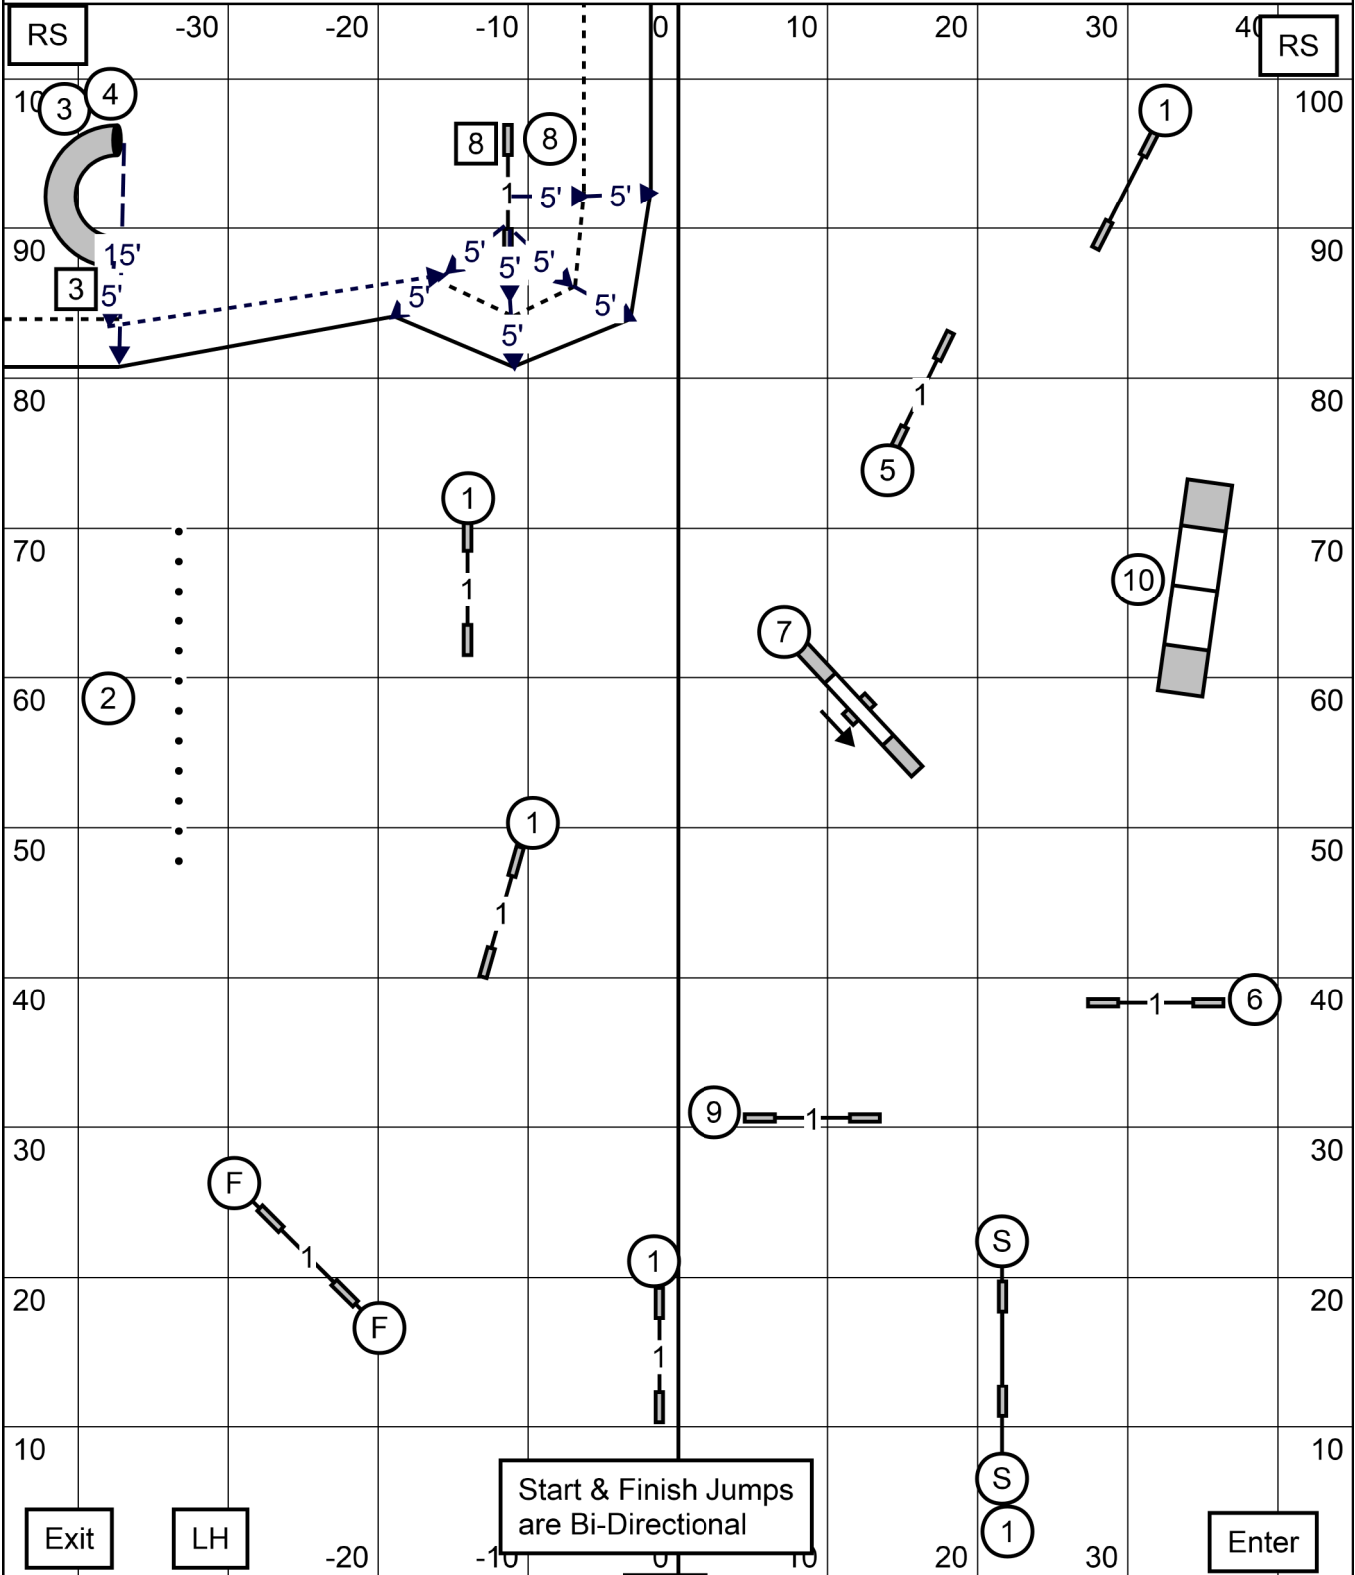

BONUS EXC 4 - 3 - SQ 8 Solid Line
OPN 8 - SQ 3 Solid line
NOV SQ 3 - SQ 8 Dash Line

E O N

Border Terrier Club of America Gray Summit, MO Indoors on
 Turf E O N Fast Mon 6/12/23 Judge Craig Josling E-Timing

FST

T2B

Border Terrier Club of America Gray Summit, MO
Indoors onTurf T2B Mon 6/12/23 Cjosling E-Timing

T2B

Exit

LH

Enter

T/S