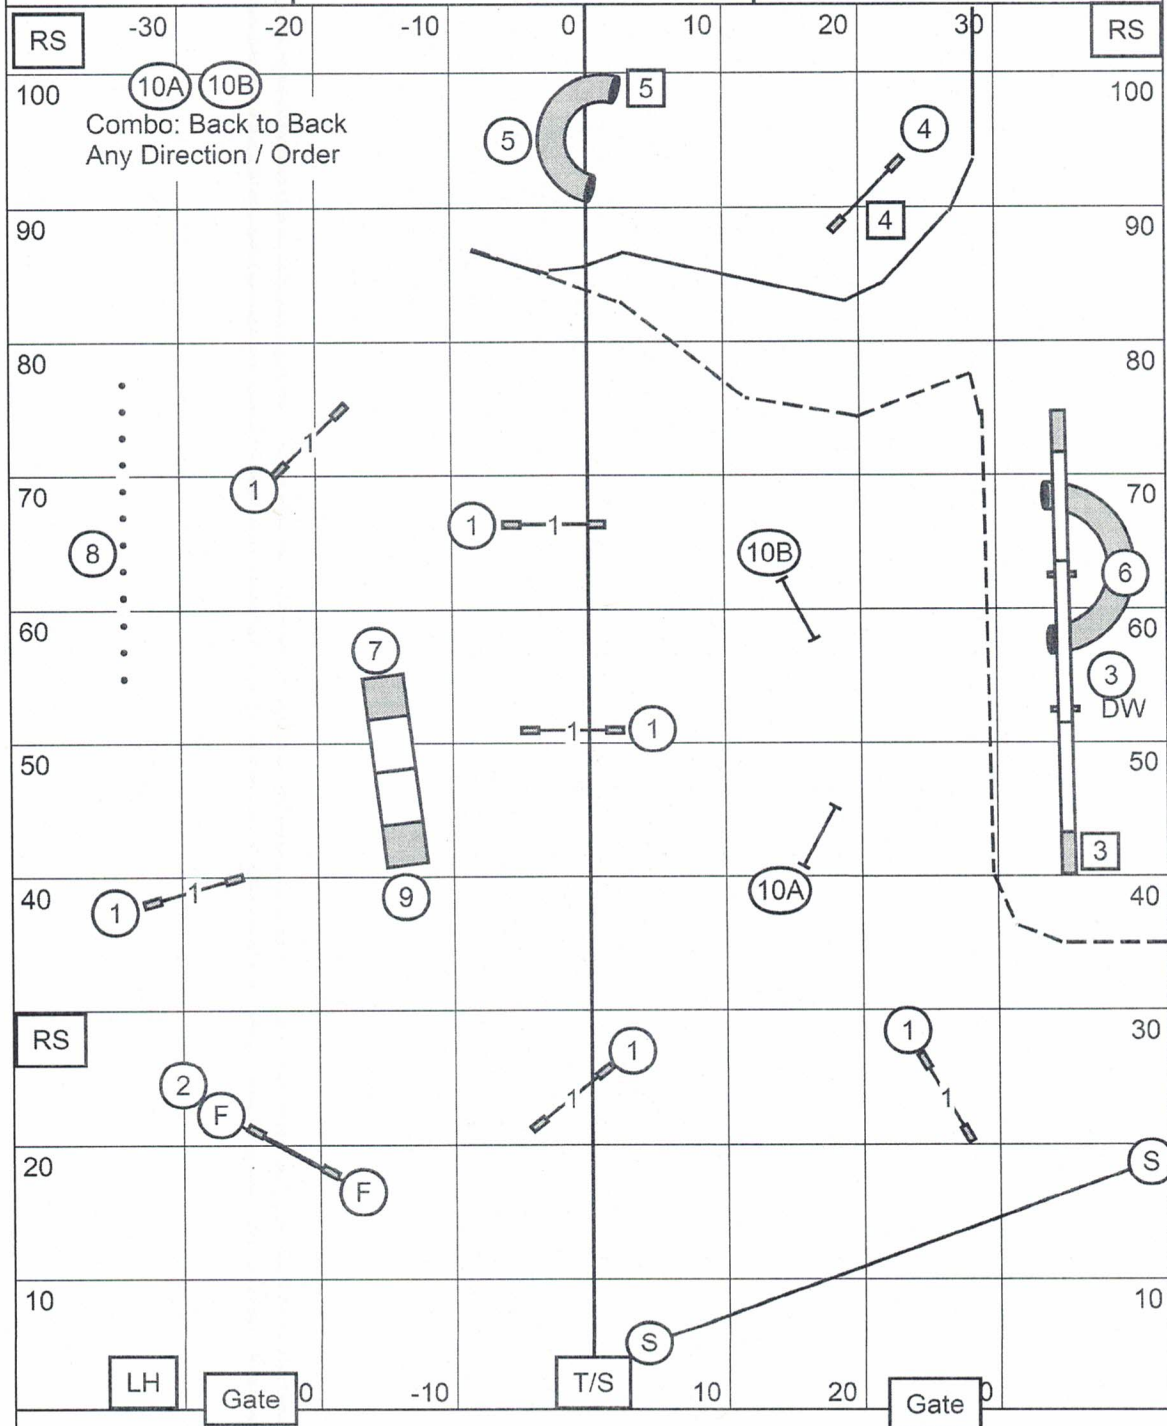

Novice Standard Friday - July 2nd, 2021

Missouri Rhineland Kennel Club - AKC
Gray Summit, MO
Judge: Mike Padgett

Open Standard Friday - July 2nd, 2021

Missouri Rhineland Kennel Club - AKC
Gray Summit, MO
Judge: Mike Padgett

FAST - All Levels Friday July 2nd, 2021	Exc/Mst 3 4 5	Missouri Rhineland Kennel Club AKC Gray Summit, MO Judge: Mike Padgett
	Open 4 5	
	Novice 4 5 or 5 4 In Flow	

Std Course Times - Regular 20/24/24C - 32 sec 12/16 - 35 sec 8 - 38 sec	Std Course Times - Perf 16P/20P - 35 sec 8P/12P - 38 sec 4P - 41 sec	Qualification Novice - 50 points total Open - 55 points total Ex/Mst - 60 points total
---	--	--