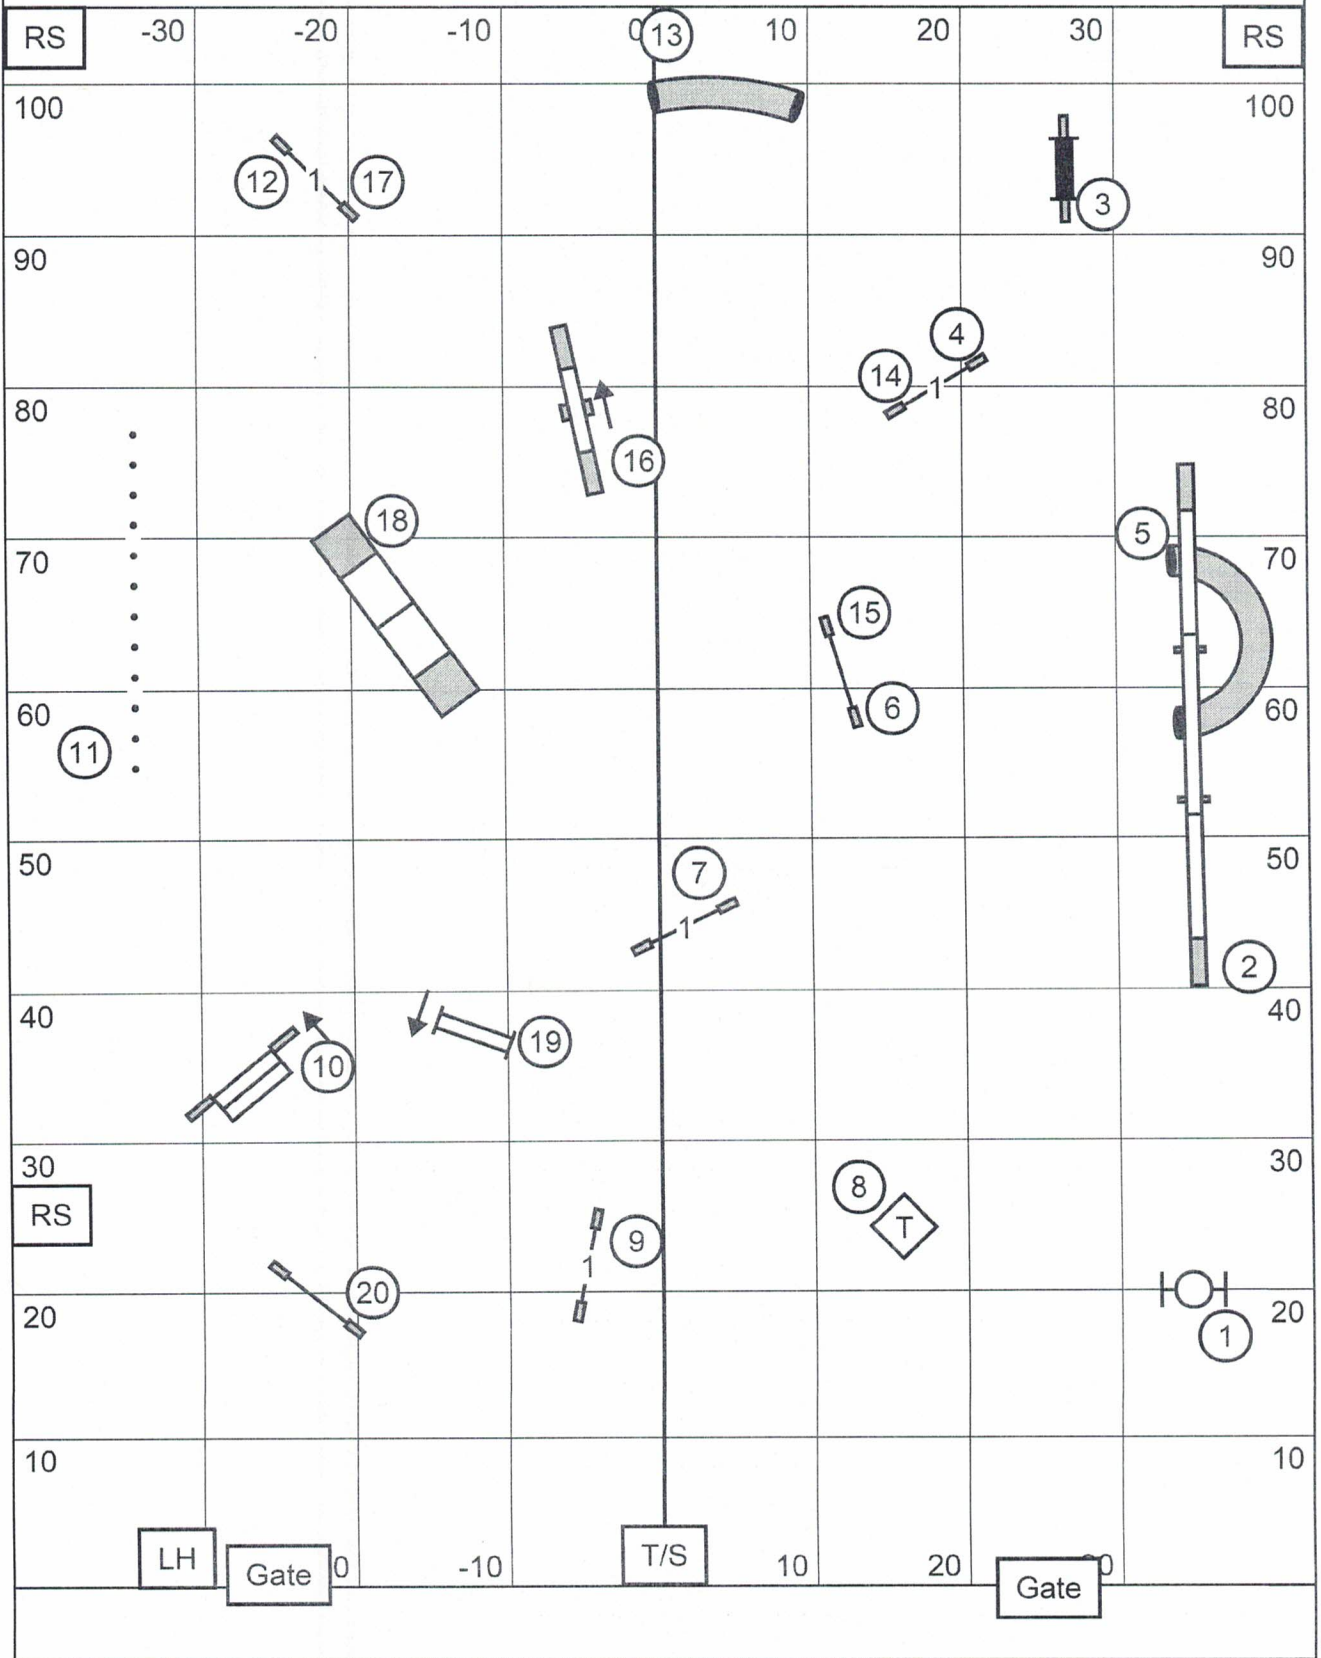

Excellent / Master Standard

Friday - July 2nd, 2021

Missouri Rhineland Kennel Club - AKC
Gray Summit, MO
Judge: Mike Padgett