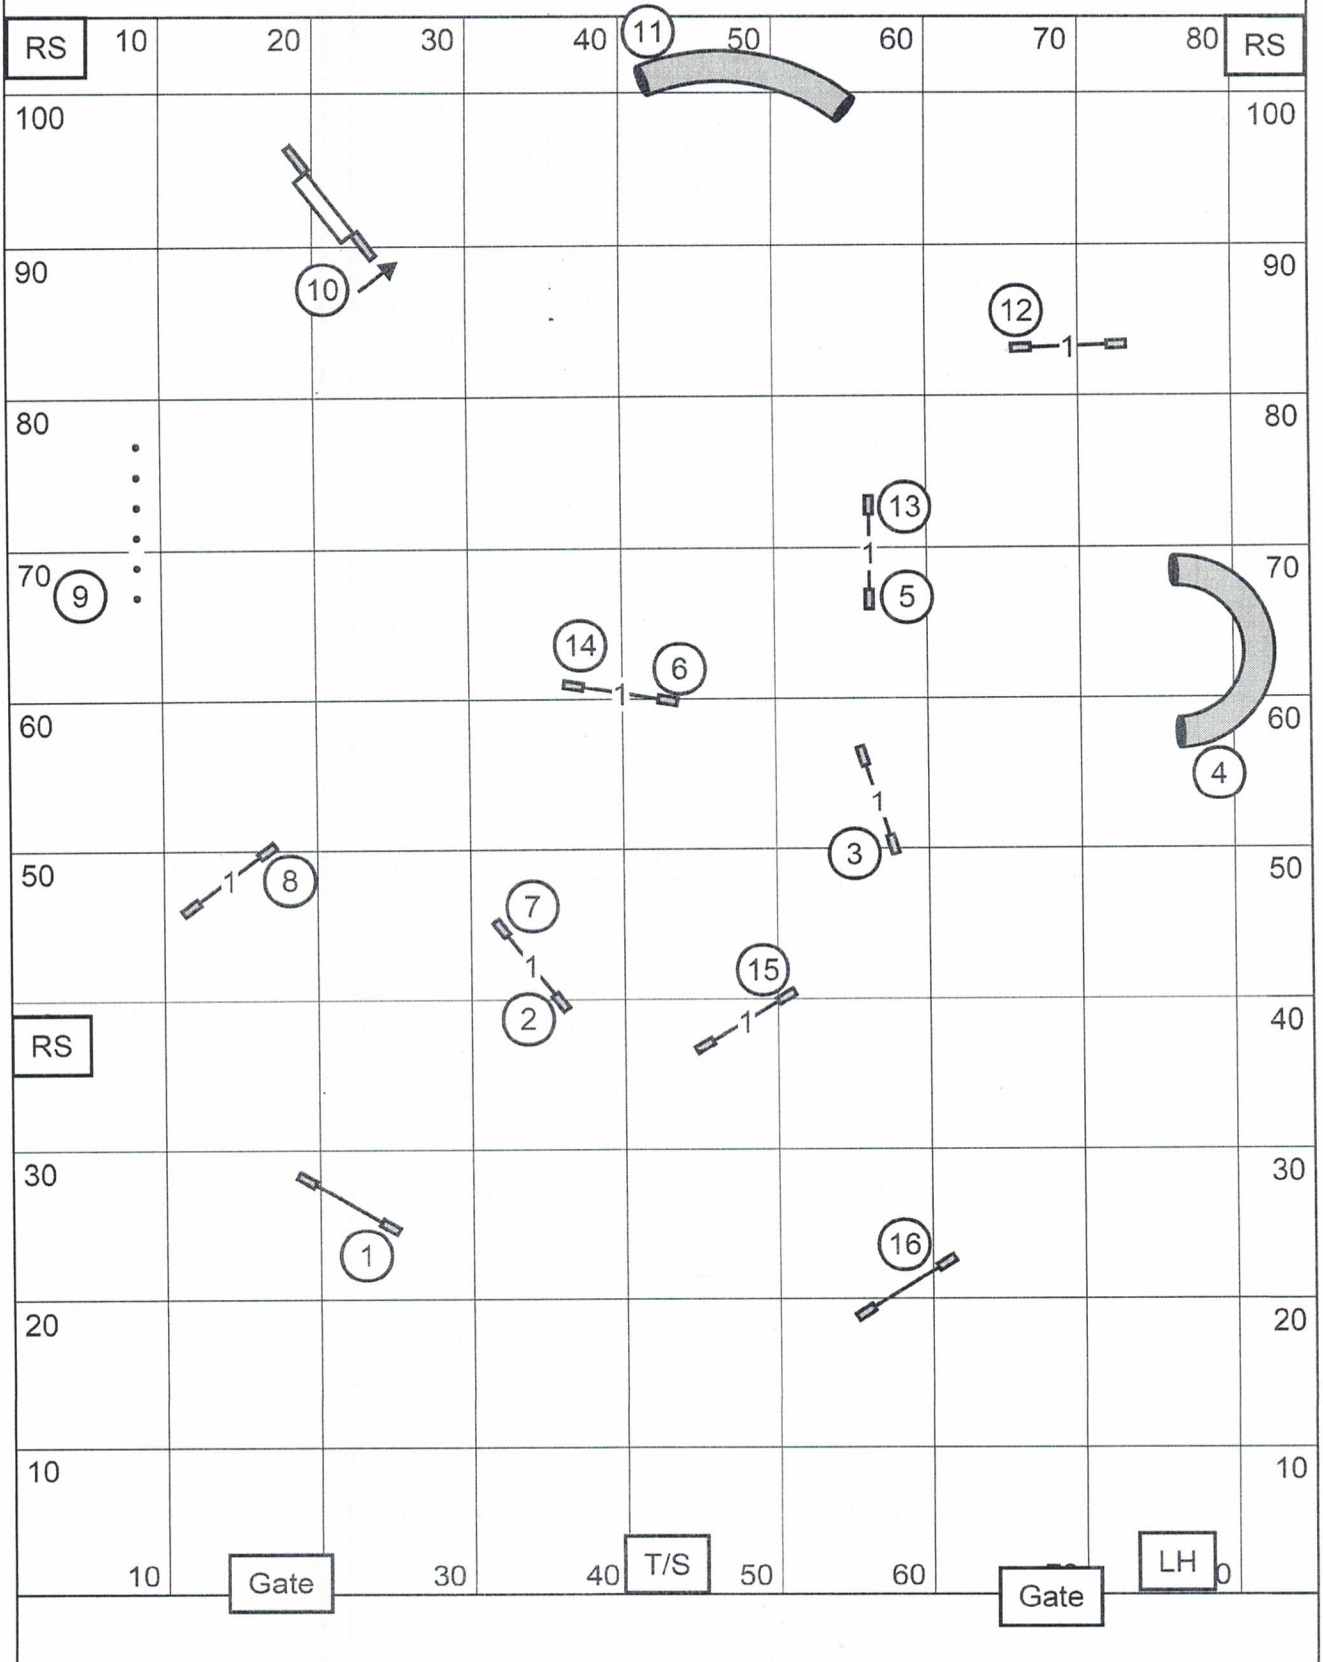

Novice JWW

Friday - July 2nd, 2021

Missouri Rhineland Kennel Club - AKC
 Gray Summit, MO
 Judge: Mike Padgett

Open JWW Friday - July 2nd, 2021

Missouri Rhineland Kennel Club - AKC
Gray Summit, MO
Judge: Mike Padgett

Novice Standard Friday - July 2nd, 2021

Missouri Rhineland Kennel Club - AKC
Gray Summit, MO
Judge: Mike Padgett

Open Standard Friday - July 2nd, 2021

Missouri Rhineland Kennel Club - AKC
Gray Summit, MO
Judge: Mike Padgett

FAST - All Levels Friday July 2nd, 2021	Exc/Mst 3 4 5	Missouri Rhineland Kennel Club AKC Gray Summit, MO Judge: Mike Padgett
	Open 4 5	
	Novice 4 5 or 5 4 In Flow	

Std Course Times - Regular 20/24/24C - 32 sec 12/16 - 35 sec 8 - 38 sec	Std Course Times - Perf 16P/20P - 35 sec 8P/12P - 38 sec 4P - 41 sec	Qualification Novice - 50 points total Open - 55 points total Ex/Mst - 60 points total
---	--	--