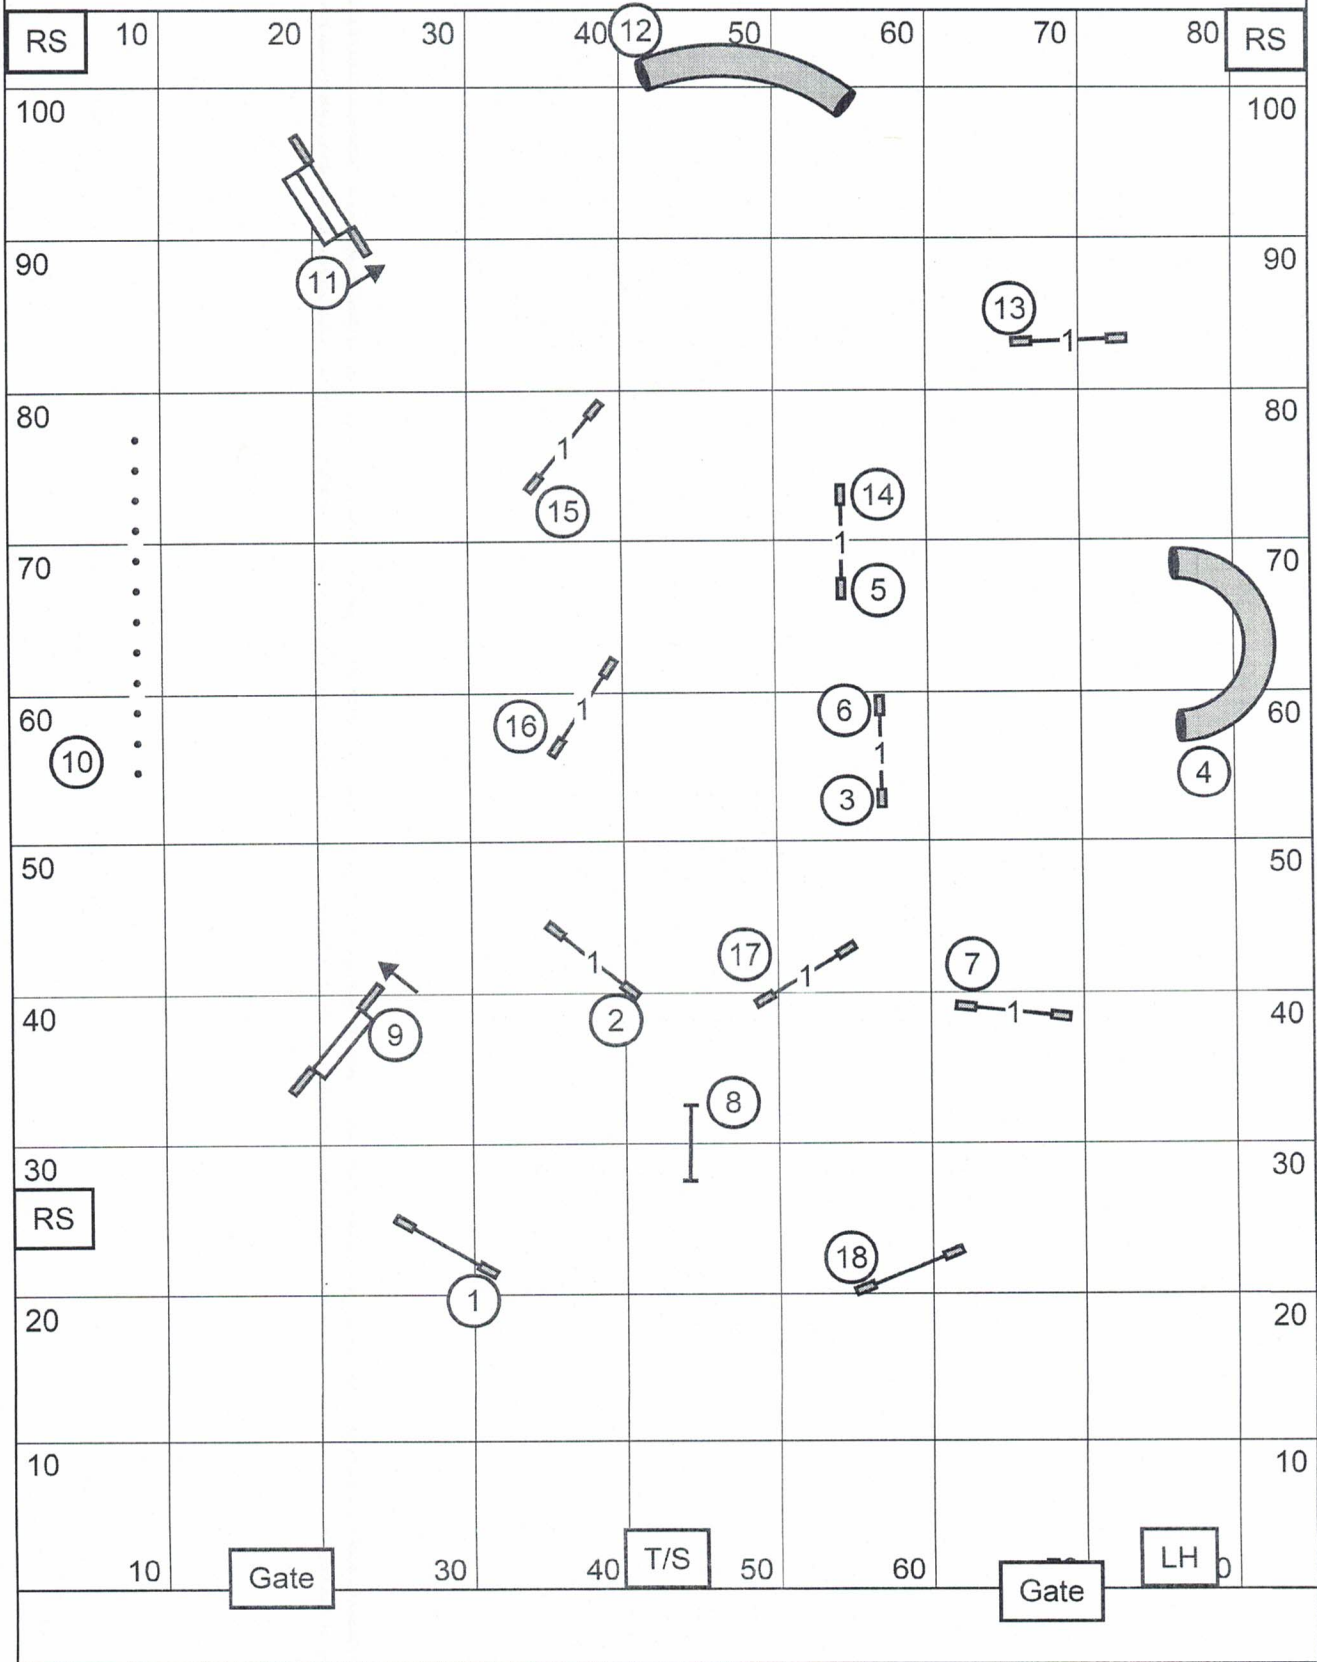

Novice JWW

Friday - July 2nd, 2021

Missouri Rhineland Kennel Club - AKC
 Gray Summit, MO
 Judge: Mike Padgett

Open JWW Friday - July 2nd, 2021

Missouri Rhineland Kennel Club - AKC
Gray Summit, MO
Judge: Mike Padgett

Novice Standard Friday - July 2nd, 2021

Missouri Rhineland Kennel Club - AKC
Gray Summit, MO
Judge: Mike Padgett

Open Standard Friday - July 2nd, 2021

Missouri Rhineland Kennel Club - AKC
Gray Summit, MO
Judge: Mike Padgett

FAST - All Levels Friday July 2nd, 2021	Exc/Mst 3 4 5	Missouri Rhineland Kennel Club AKC Gray Summit, MO Judge: Mike Padgett
	Open 4 5	
	Novice 4 5 or 5 4 In Flow	

Std Course Times - Regular 20/24/24C - 32 sec 12/16 - 35 sec 8 - 38 sec	Std Course Times - Perf 16P/20P - 35 sec 8P/12P - 38 sec 4P - 41 sec	Qualification Novice - 50 points total Open - 55 points total Ex/Mst - 60 points total
---	--	--