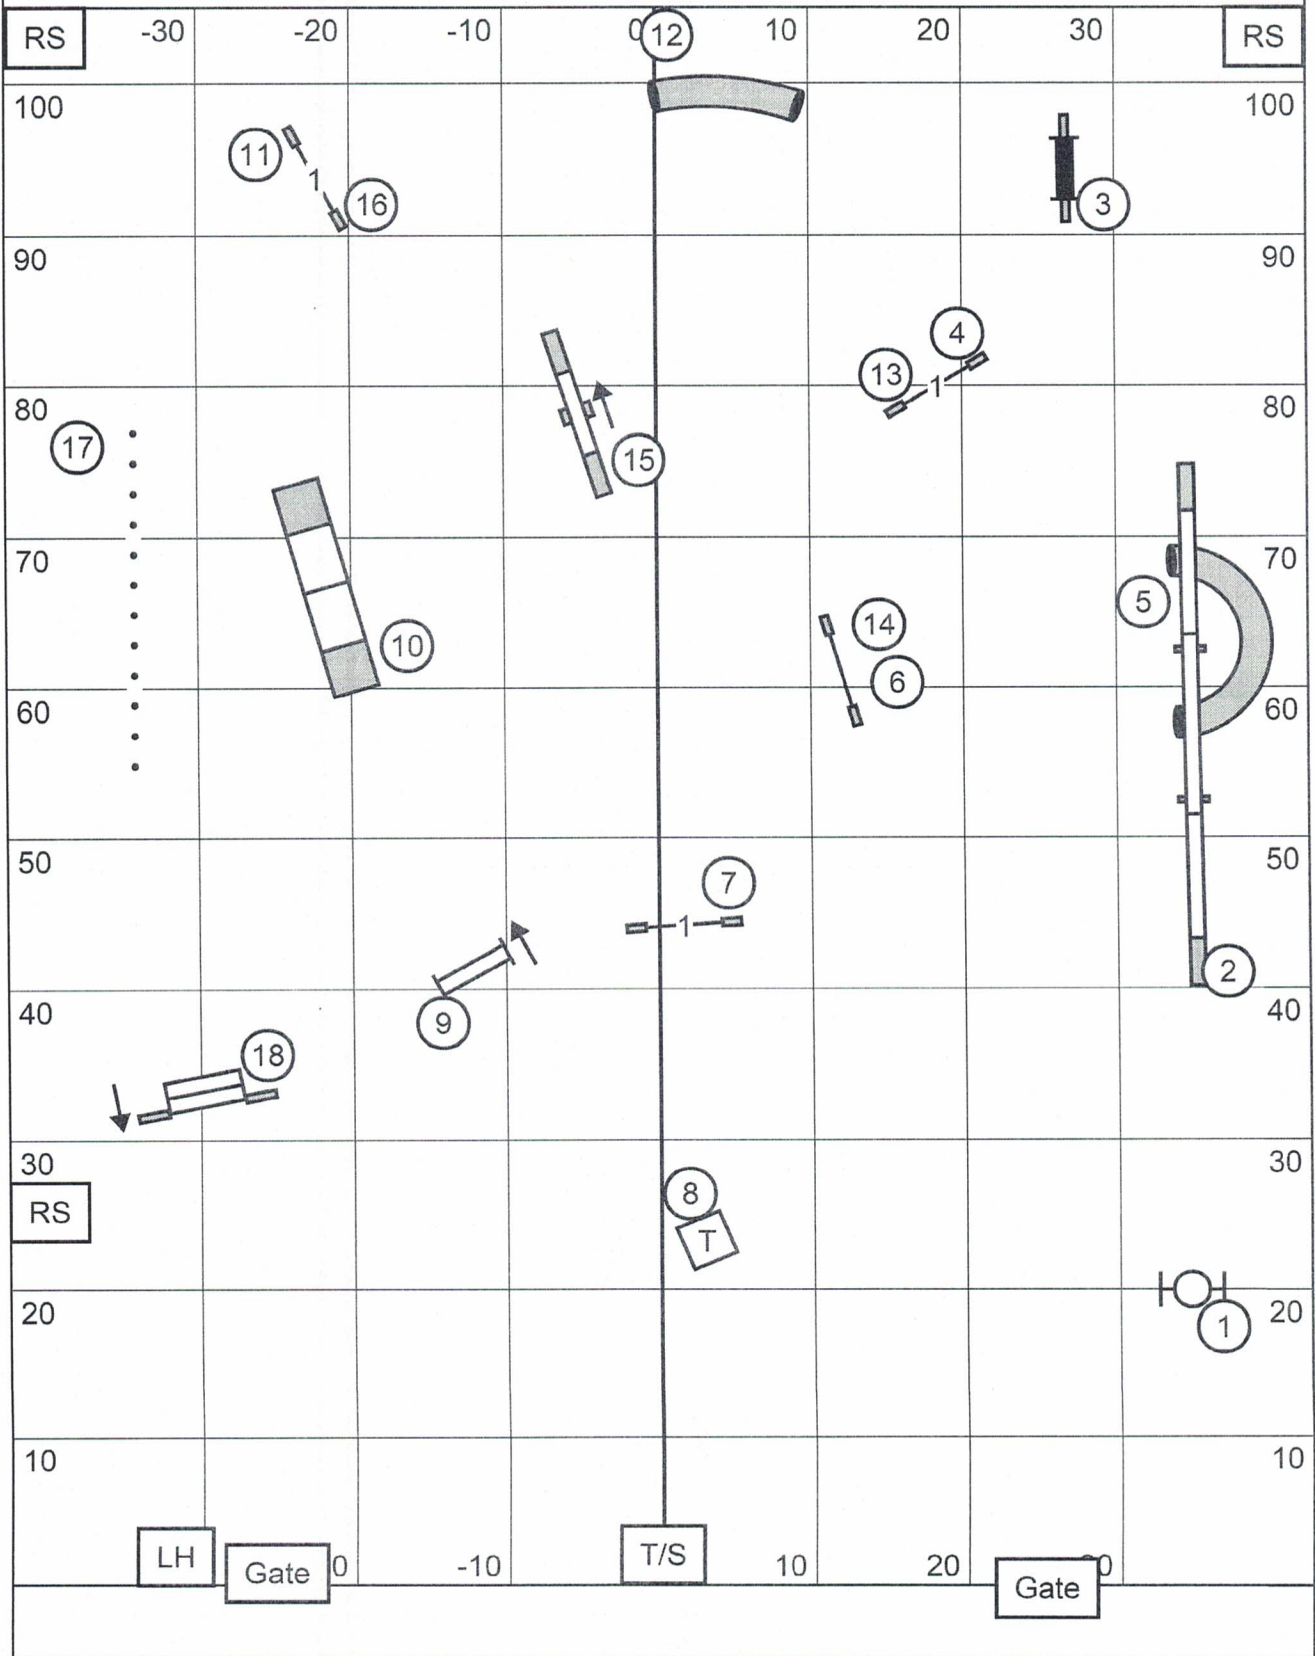

Novice JWW

Friday - July 2nd, 2021

Missouri Rhineland Kennel Club - AKC
 Gray Summit, MO
 Judge: Mike Padgett

Open JWW Friday - July 2nd, 2021

Missouri Rhineland Kennel Club - AKC
Gray Summit, MO
Judge: Mike Padgett

Novice Standard Friday - July 2nd, 2021

Missouri Rhineland Kennel Club - AKC
Gray Summit, MO
Judge: Mike Padgett

Open Standard Friday - July 2nd, 2021

Missouri Rhineland Kennel Club - AKC
Gray Summit, MO
Judge: Mike Padgett

FAST - All Levels Friday July 2nd, 2021	Exc/Mst 3 4 5	Missouri Rhineland Kennel Club AKC Gray Summit, MO Judge: Mike Padgett
	Open 4 5	
	Novice 4 5 or 5 4 In Flow	

Std Course Times - Regular 20/24/24C - 32 sec 12/16 - 35 sec 8 - 38 sec	Std Course Times - Perf 16P/20P - 35 sec 8P/12P - 38 sec 4P - 41 sec	Qualification Novice - 50 points total Open - 55 points total Ex/Mst - 60 points total
---	--	--