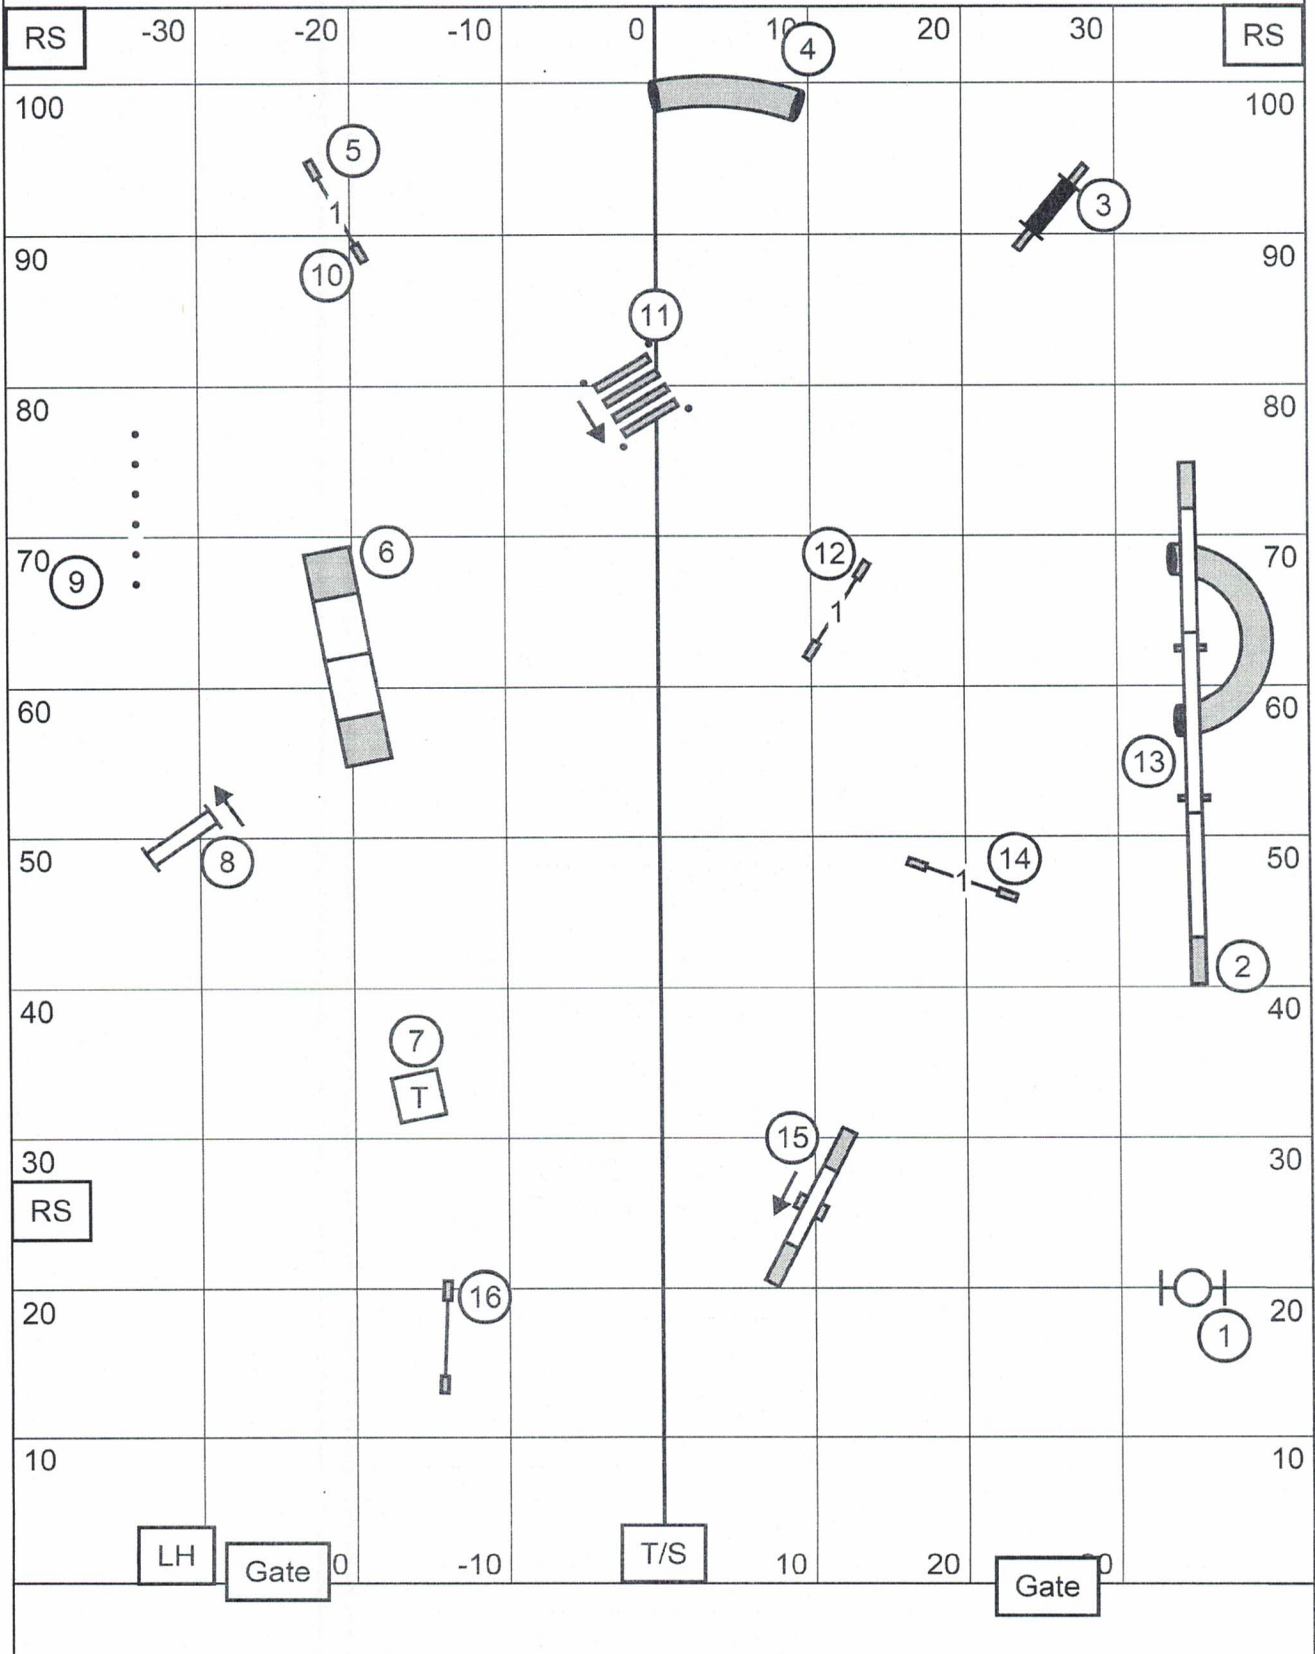

Novice JWW

Friday - July 2nd, 2021

Missouri Rhineland Kennel Club - AKC
 Gray Summit, MO
 Judge: Mike Padgett

Open JWW Friday - July 2nd, 2021

Missouri Rhineland Kennel Club - AKC
Gray Summit, MO
Judge: Mike Padgett

Novice Standard Friday - July 2nd, 2021

Missouri Rhineland Kennel Club - AKC
Gray Summit, MO
Judge: Mike Padgett

Open Standard Friday - July 2nd, 2021

Missouri Rhineland Kennel Club - AKC
Gray Summit, MO
Judge: Mike Padgett

FAST - All Levels Friday July 2nd, 2021	Exc/Mst 3 4 5	Missouri Rhineland Kennel Club AKC Gray Summit, MO Judge: Mike Padgett
	Open 4 5	
	Novice 4 5 or 5 4 In Flow	

Std Course Times - Regular 20/24/24C - 32 sec 12/16 - 35 sec 8 - 38 sec	Std Course Times - Perf 16P/20P - 35 sec 8P/12P - 38 sec 4P - 41 sec	Qualification Novice - 50 points total Open - 55 points total Ex/Mst - 60 points total
---	--	--