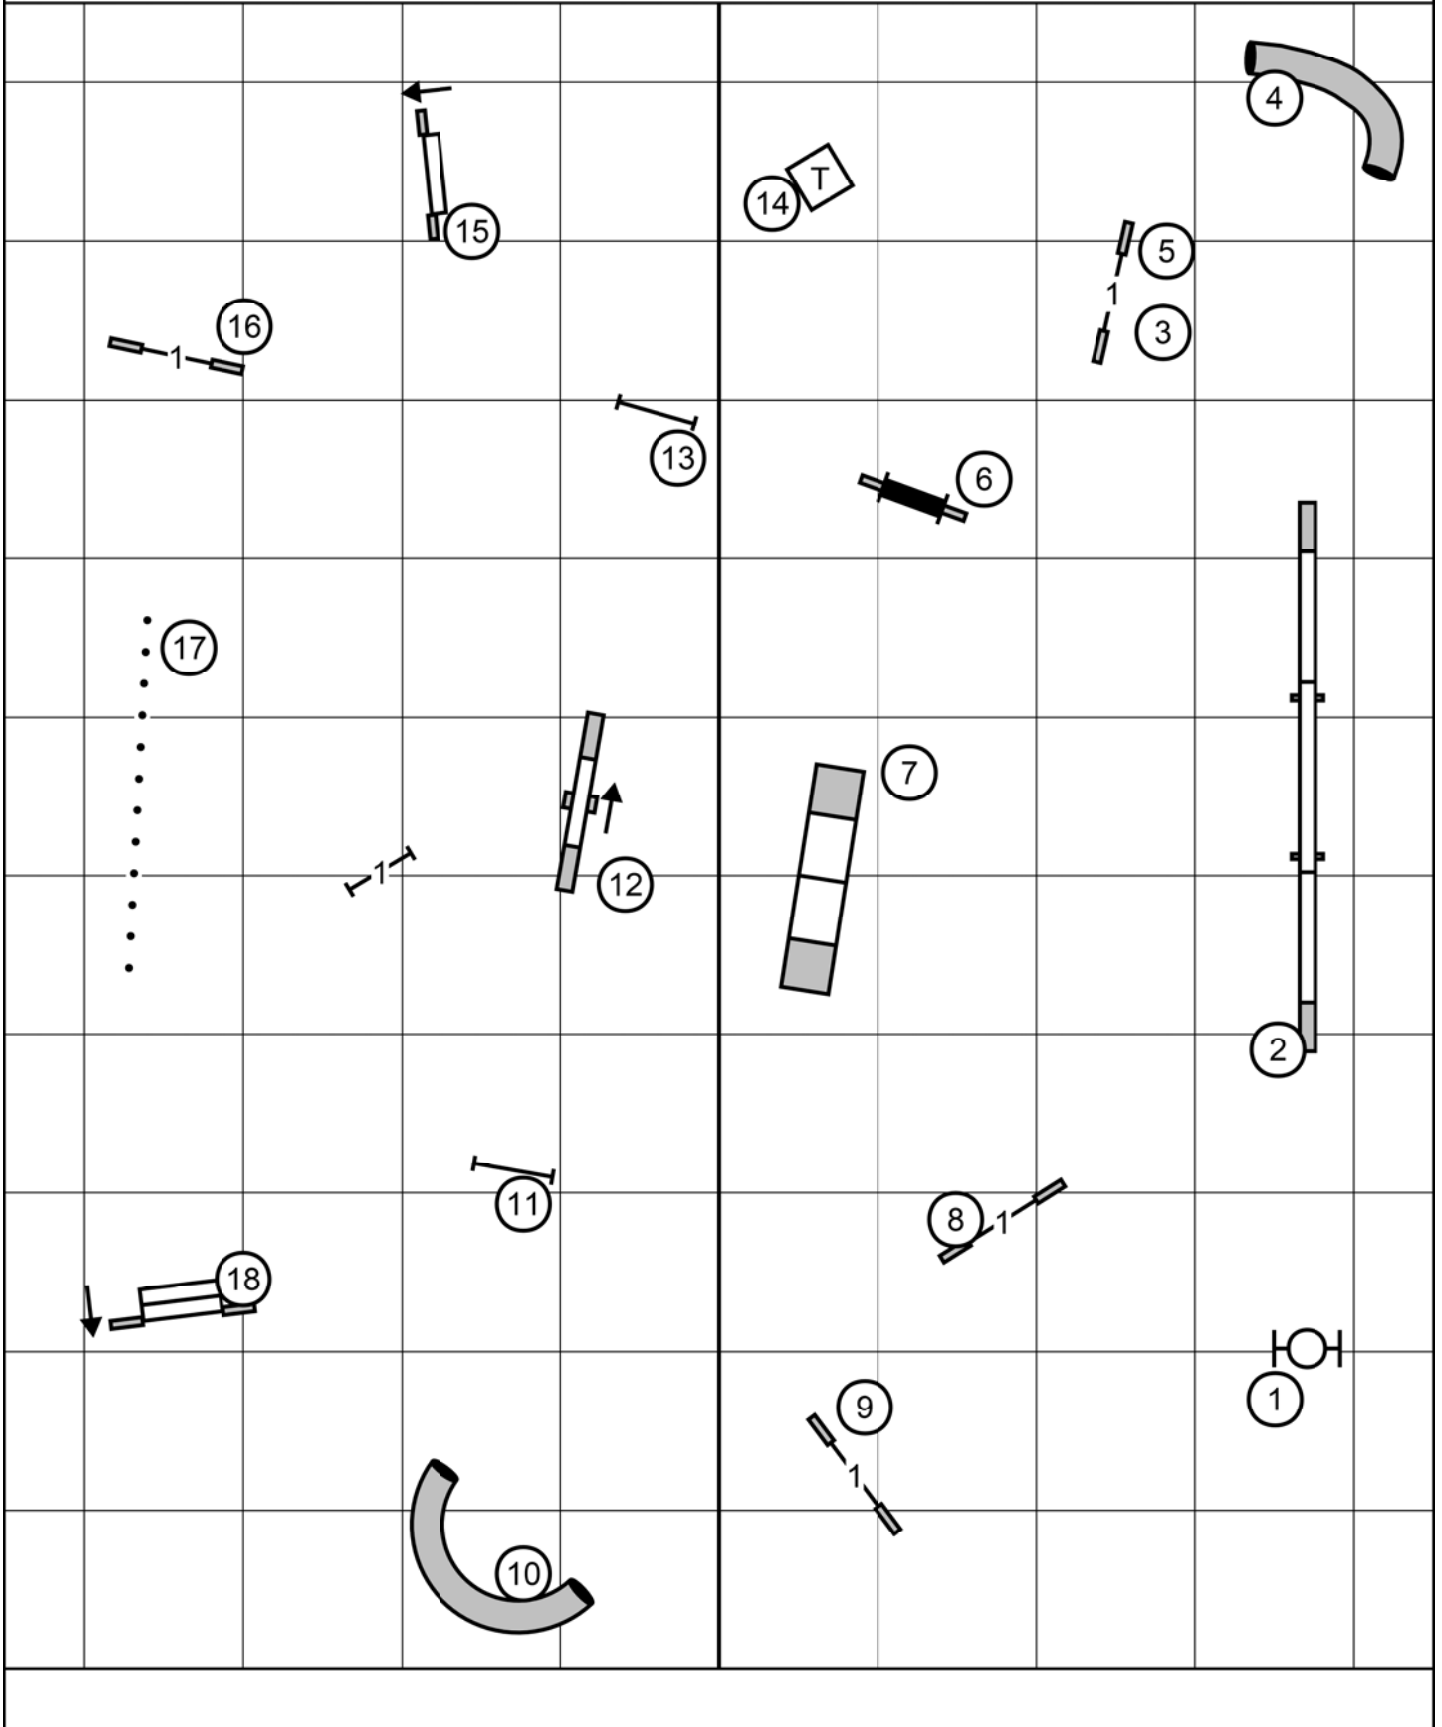

Missouri Rhineland Kennel Club

OPEN STANDARD

Friday, June 30, 2023

Terri Everline