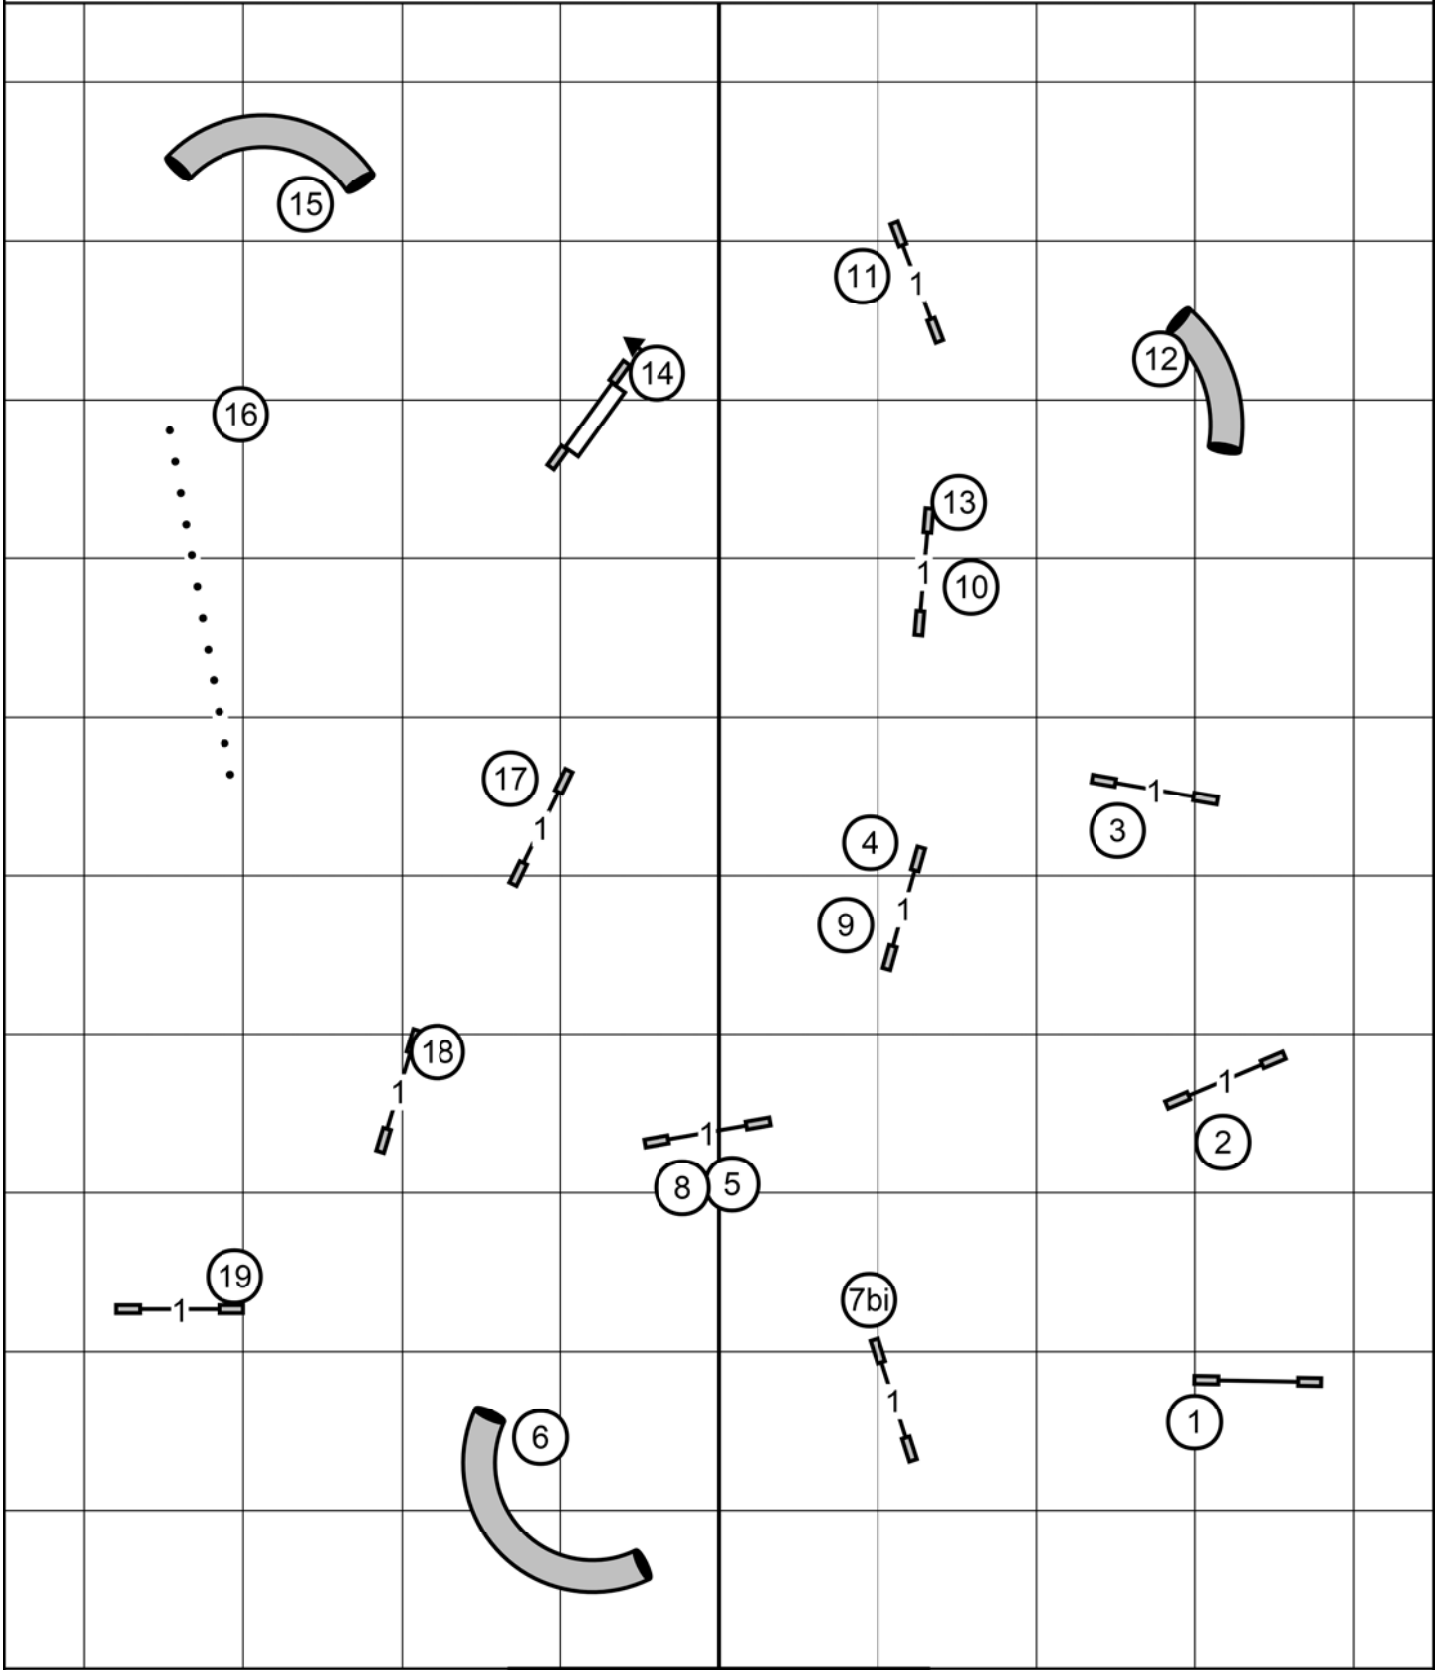

Friday, June 30, 2023

Terri Everline

Missouri Rhineland Kennel Club

PREMIER JWW

Friday, June 30, 2023

Terri Everline

Next dog on line at weaves

Missouri Rhineland Kennel Club
PREMIER STANDARD