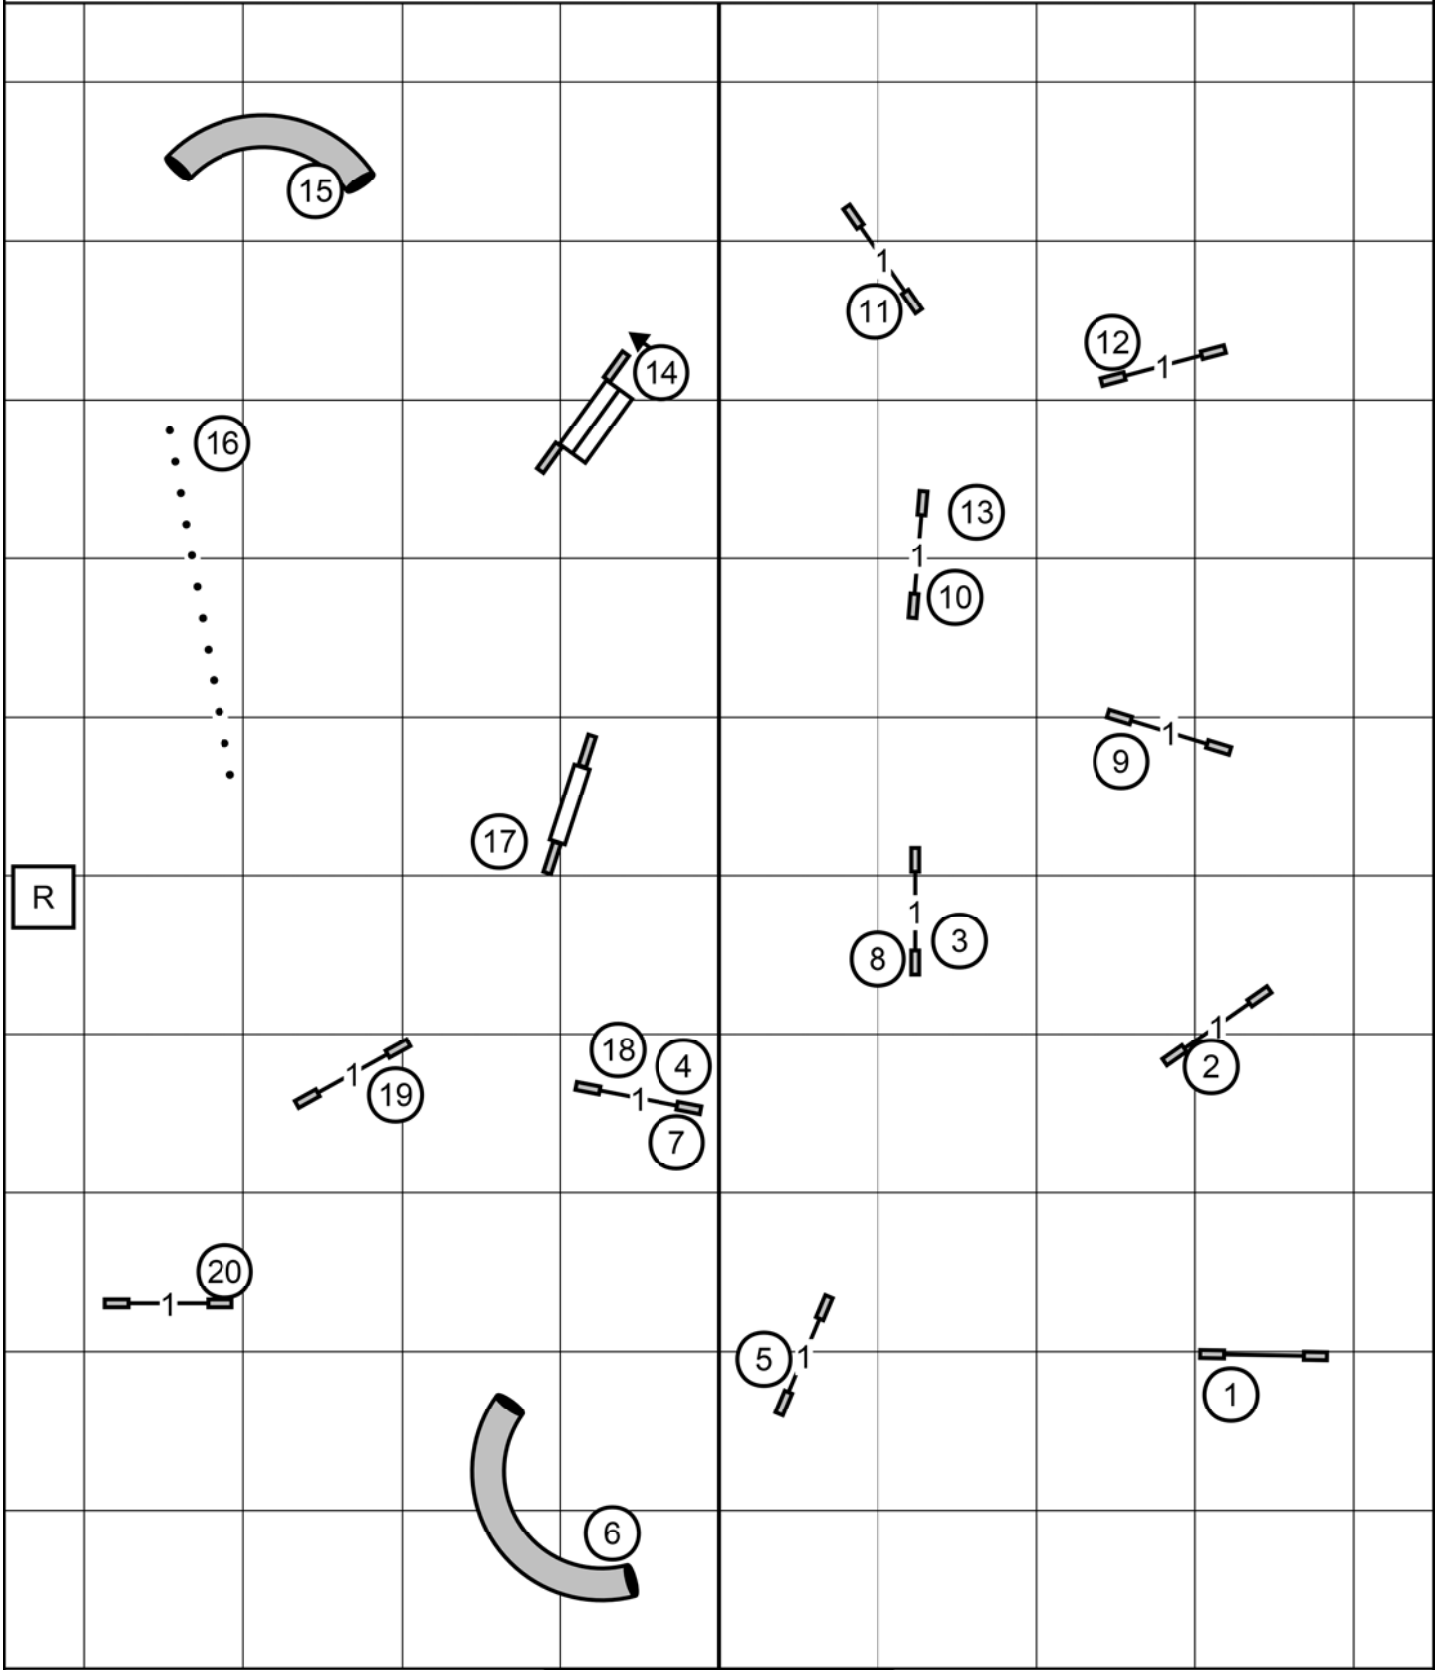

Missouri Rhineland Kennel Club
MASTER EXCELLENT JWW

Friday, June 30, 2023
Terri Everline

Next dog on line at 18

Missouri Rhineland Kennel Club
MASTER EXCELLENT STANDARD

Friday, June 30, 2023

Terri Everline

Next dog on line at jump before weaves

Missouri Rhineland Kennel Club

NOVICE JWW

Friday, June 30, 2023

Terri Everline

Next dog on line at second tunnel

Missouri Rhineland Kennel Club
NOVICE STANDARD

Friday, June 30, 2023
Terri Everline

Next dog on line after weaves

Missouri Rhineland Kennel Club

OPEN JWW

Friday, June 30, 2023

Terri Everline

Next dog on line at weaves

Missouri Rhineland Kennel Club

OPEN STANDARD