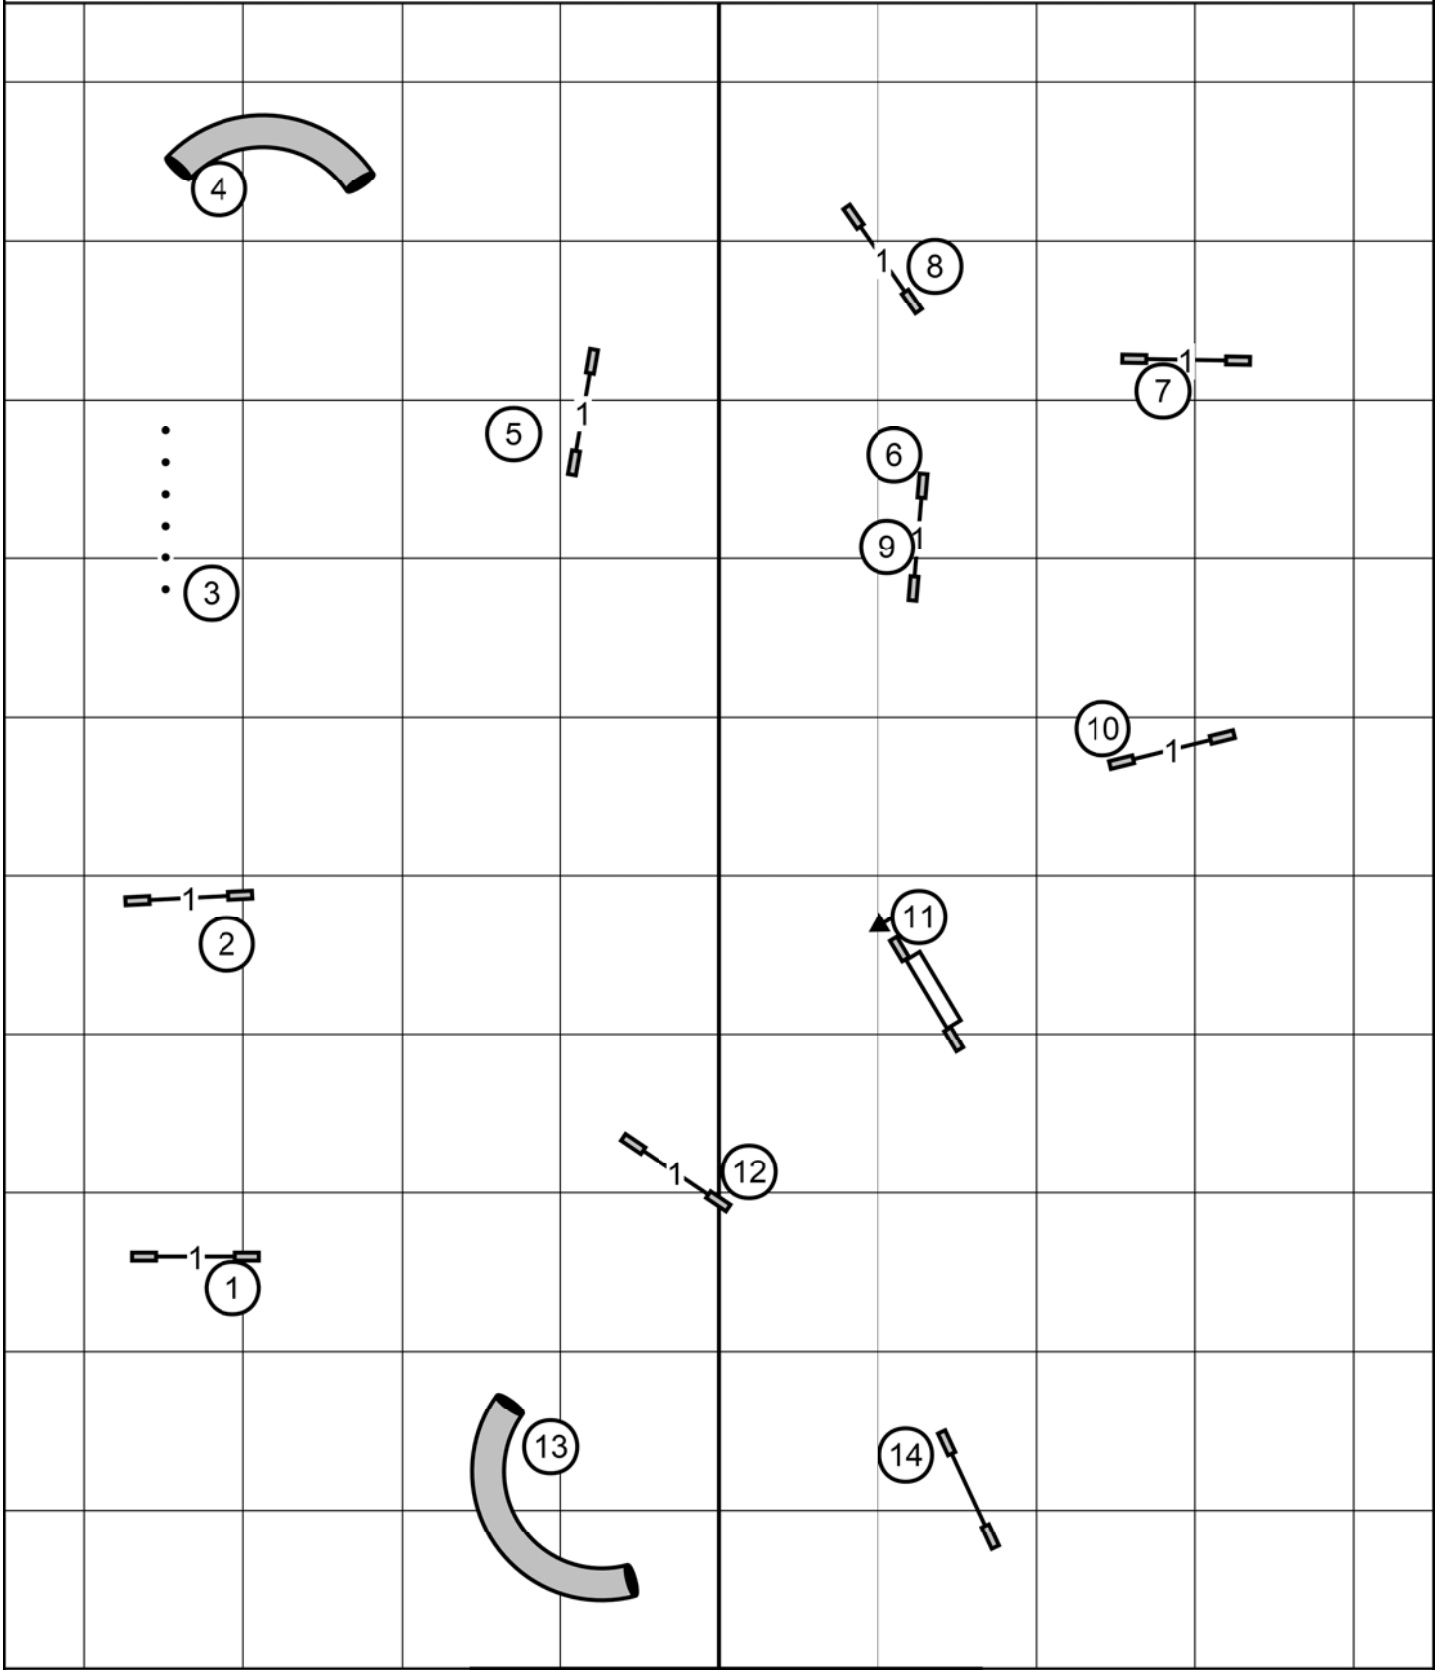

Missouri Rhineland Kennel Club
MASTER EXCELLENT JWW

Friday, June 30, 2023
Terri Everline

Next dog on line at 18

Missouri Rhineland Kennel Club
MASTER EXCELLENT STANDARD

Friday, June 30, 2023

Terri Everline

Next dog on line at jump before weaves

Missouri Rhineland Kennel Club

NOVICE JWW

Friday, June 30, 2023

Terri Everline

Next dog on line at second tunnel

Missouri Rhineland Kennel Club
NOVICE STANDARD

Friday, June 30, 2023
Terri Everline