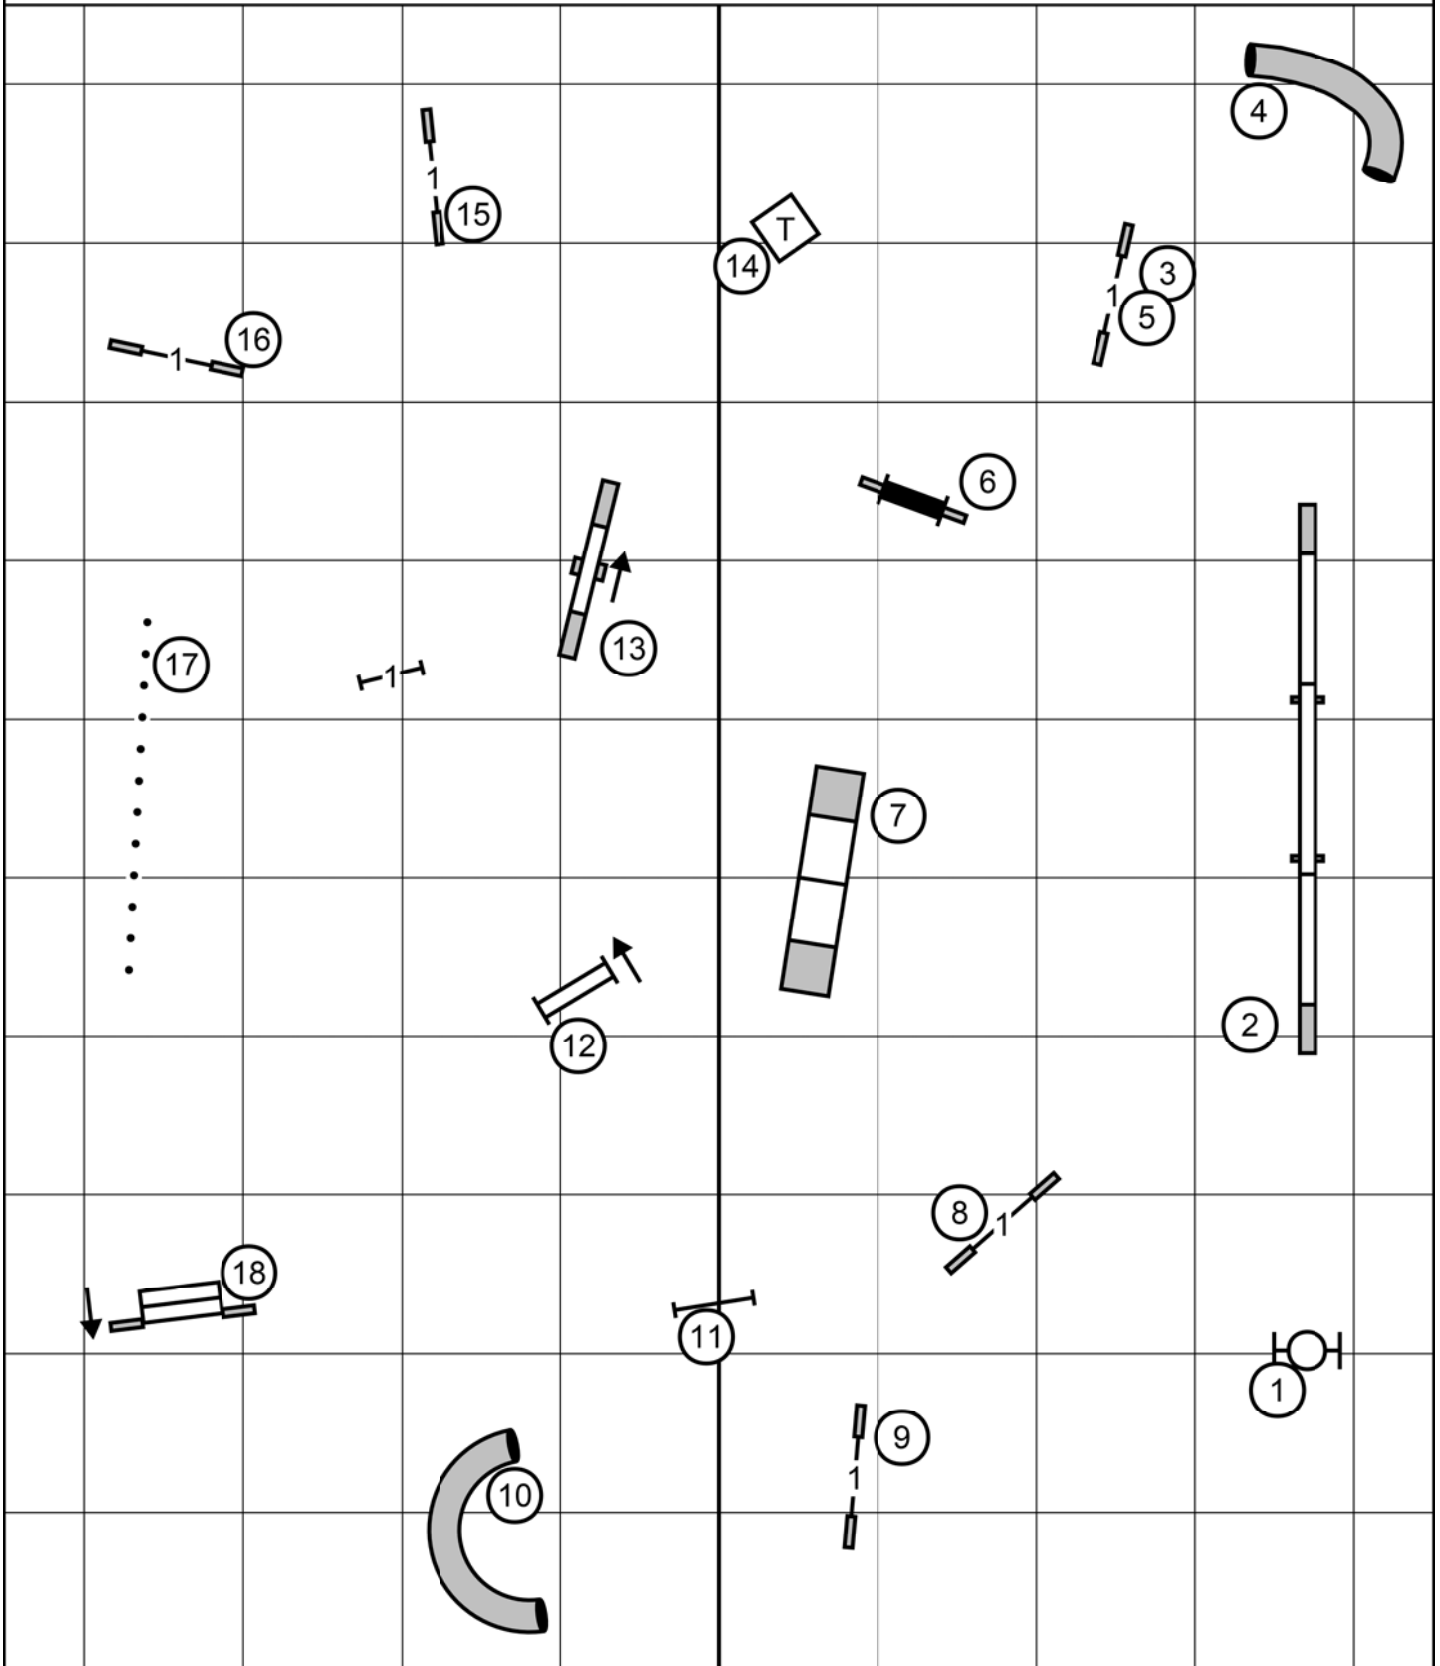

Missouri Rhineland Kennel Club
MASTER EXCELLENT JWW

Friday, June 30, 2023
Terri Everline

Next dog on line at 18

Missouri Rhineland Kennel Club
MASTER EXCELLENT STANDARD

Friday, June 30, 2023

Terri Everline

Next dog on line at jump before weaves

Missouri Rhineland Kennel Club

NOVICE JWW

Friday, June 30, 2023

Terri Everline

Next dog on line at second tunnel

Missouri Rhineland Kennel Club
NOVICE STANDARD

Friday, June 30, 2023
Terri Everline