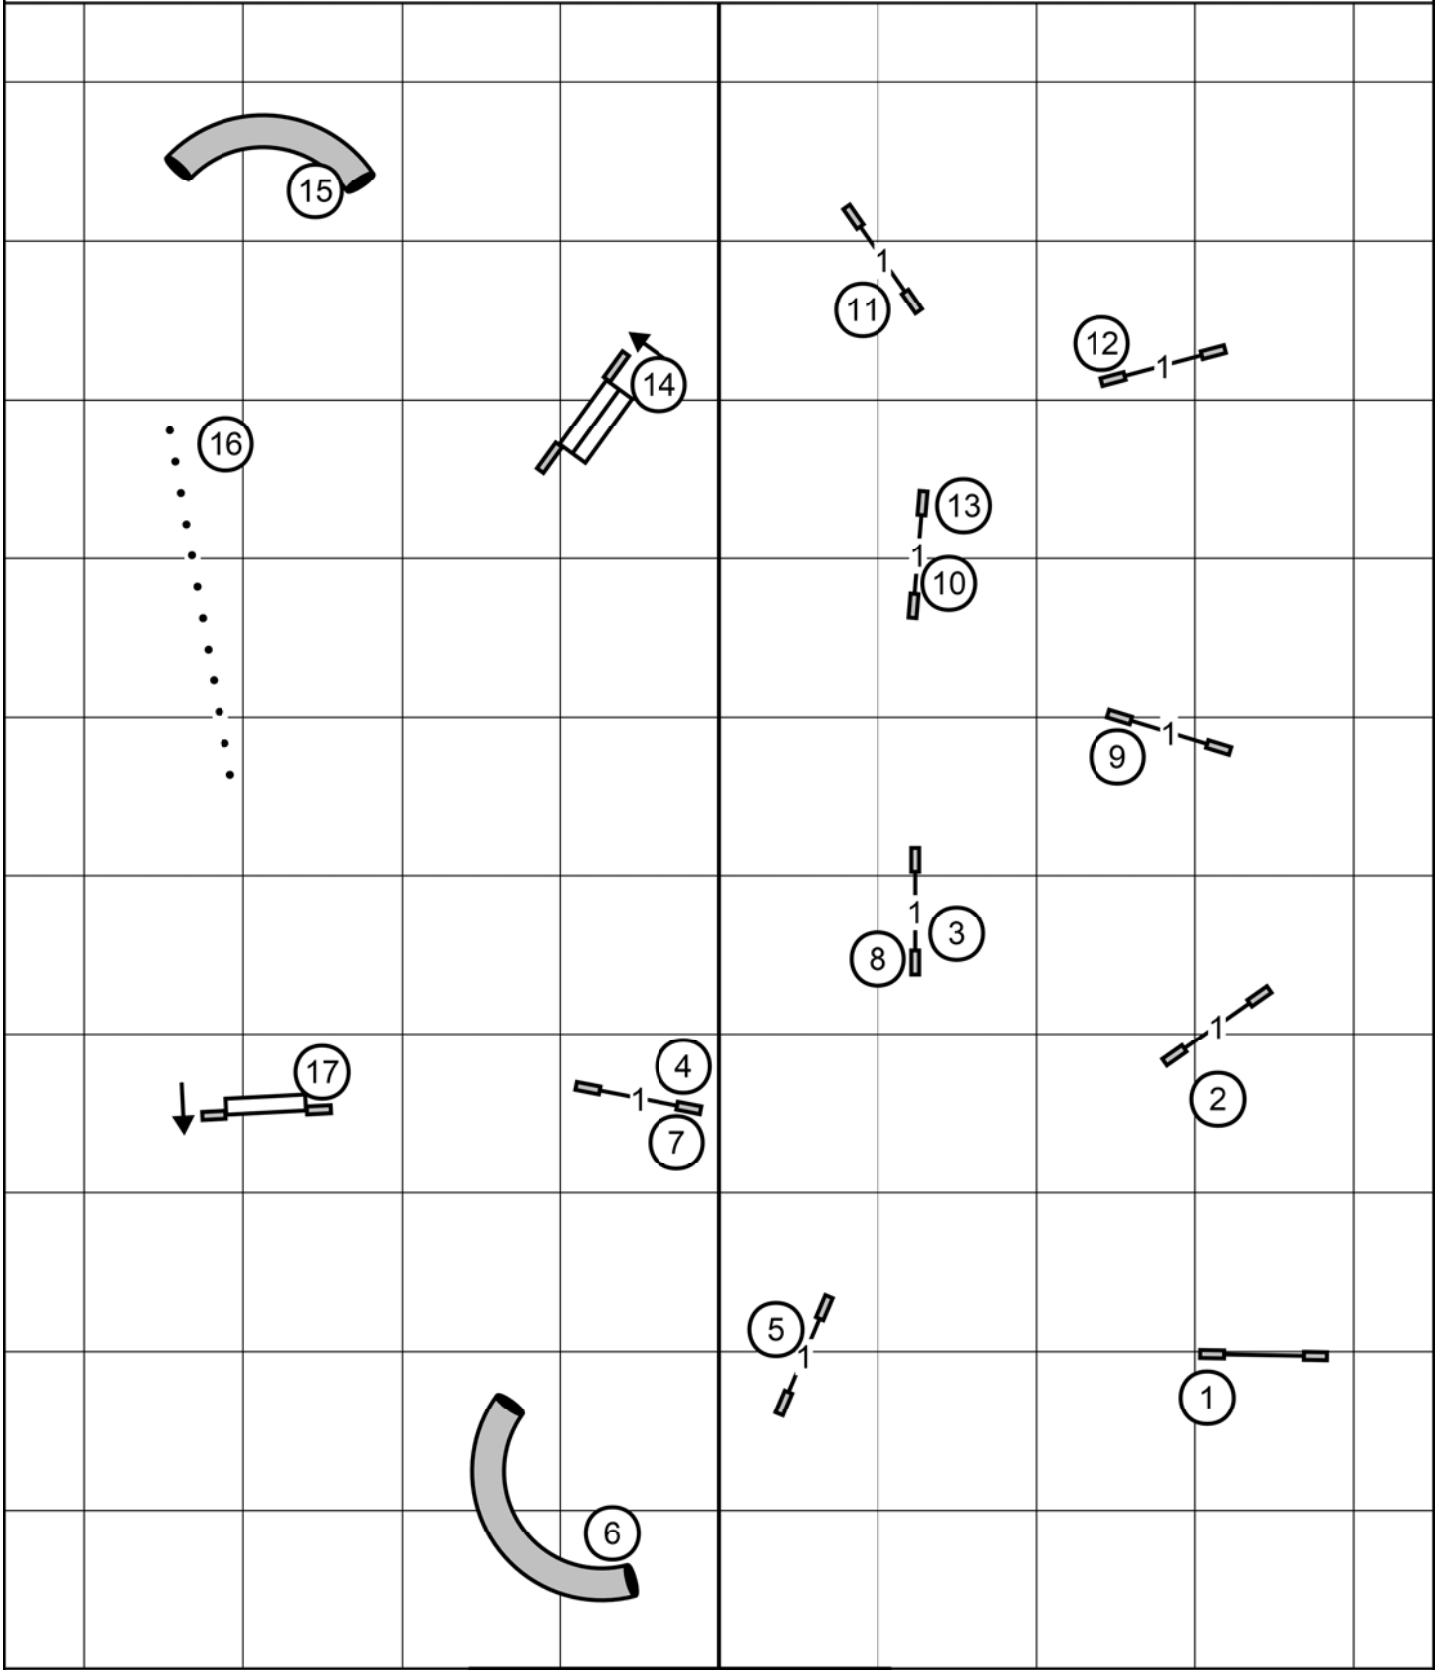

Next dog on line at jump before weaves

Missouri Rhineland Kennel Club

NOVICE JWW

Friday, June 30, 2023

Terri Everline

Next dog on line at second tunnel

Missouri Rhineland Kennel Club
NOVICE STANDARD

Friday, June 30, 2023
Terri Everline

Next dog on line after weaves

Missouri Rhineland Kennel Club

OPEN JWW

Friday, June 30, 2023

Terri Everline

Next dog on line at weaves

Missouri Rhineland Kennel Club

OPEN STANDARD