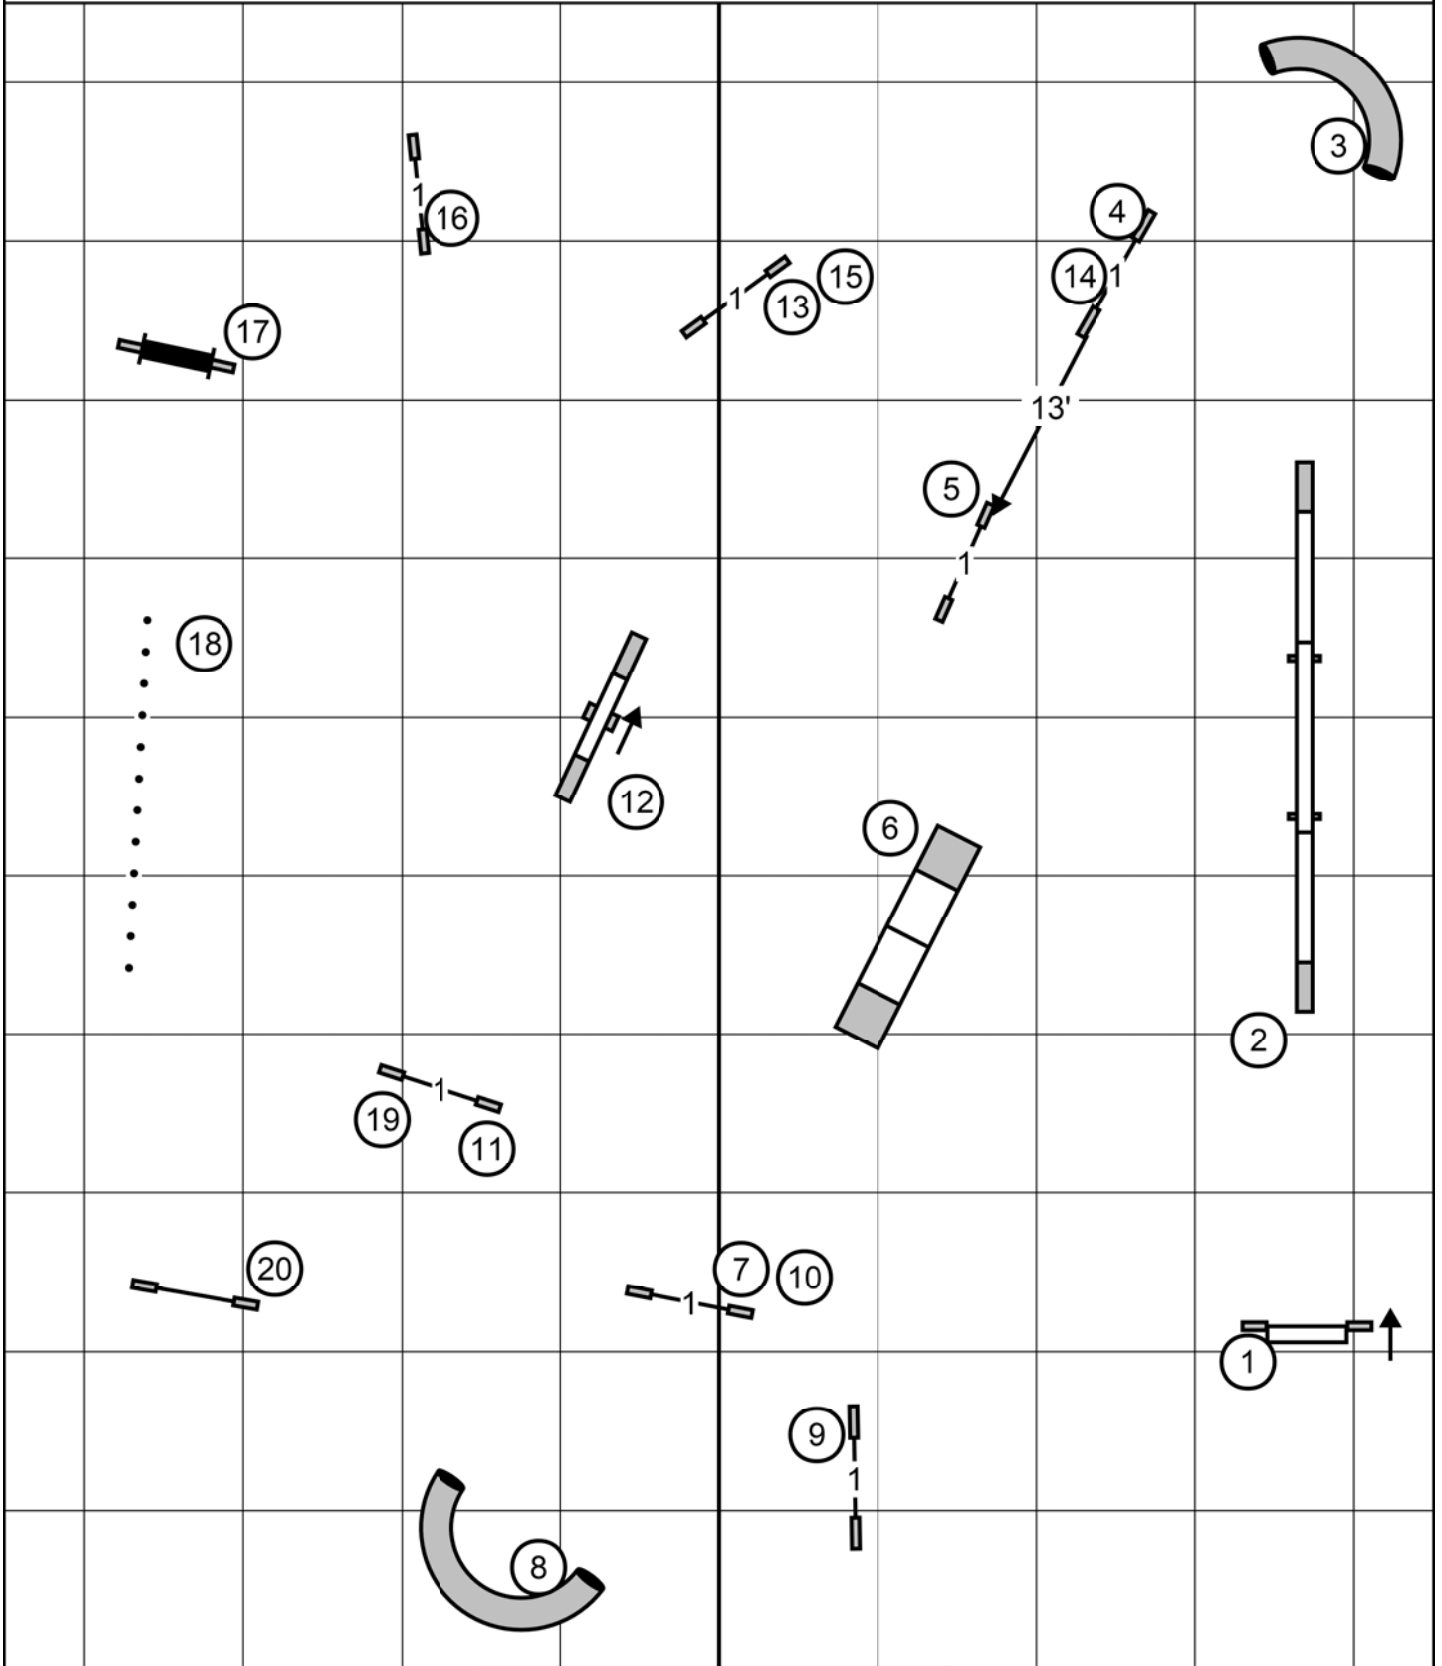

Missouri Rhineland Kennel Club
PREMIER STANDARD

Friday, June 30, 2023
Terri Everline

Next dog on line at the weaves