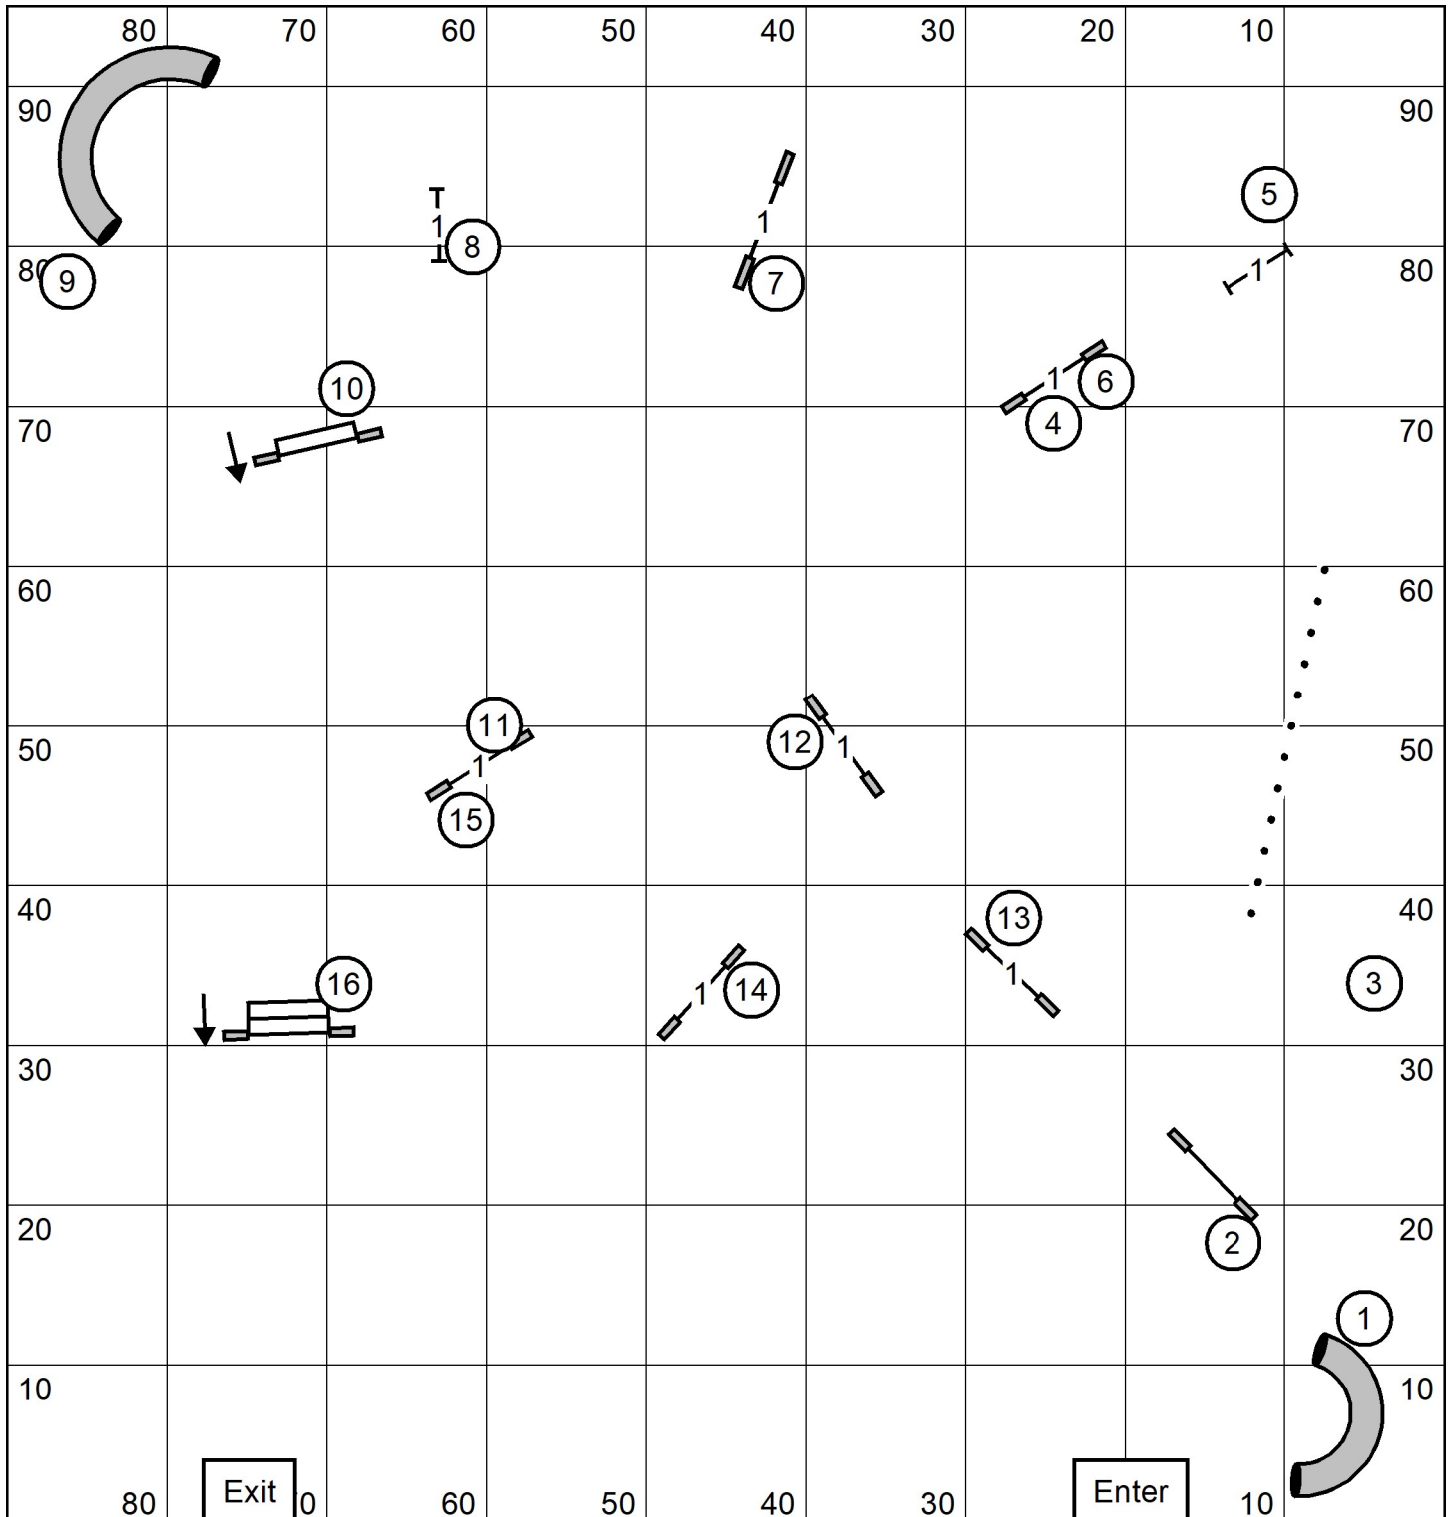

Open JWW
Dalmation Club of Greater St Louis
April 5, 2024
Judge: Jim Primmer

T/S

Enter

Exit