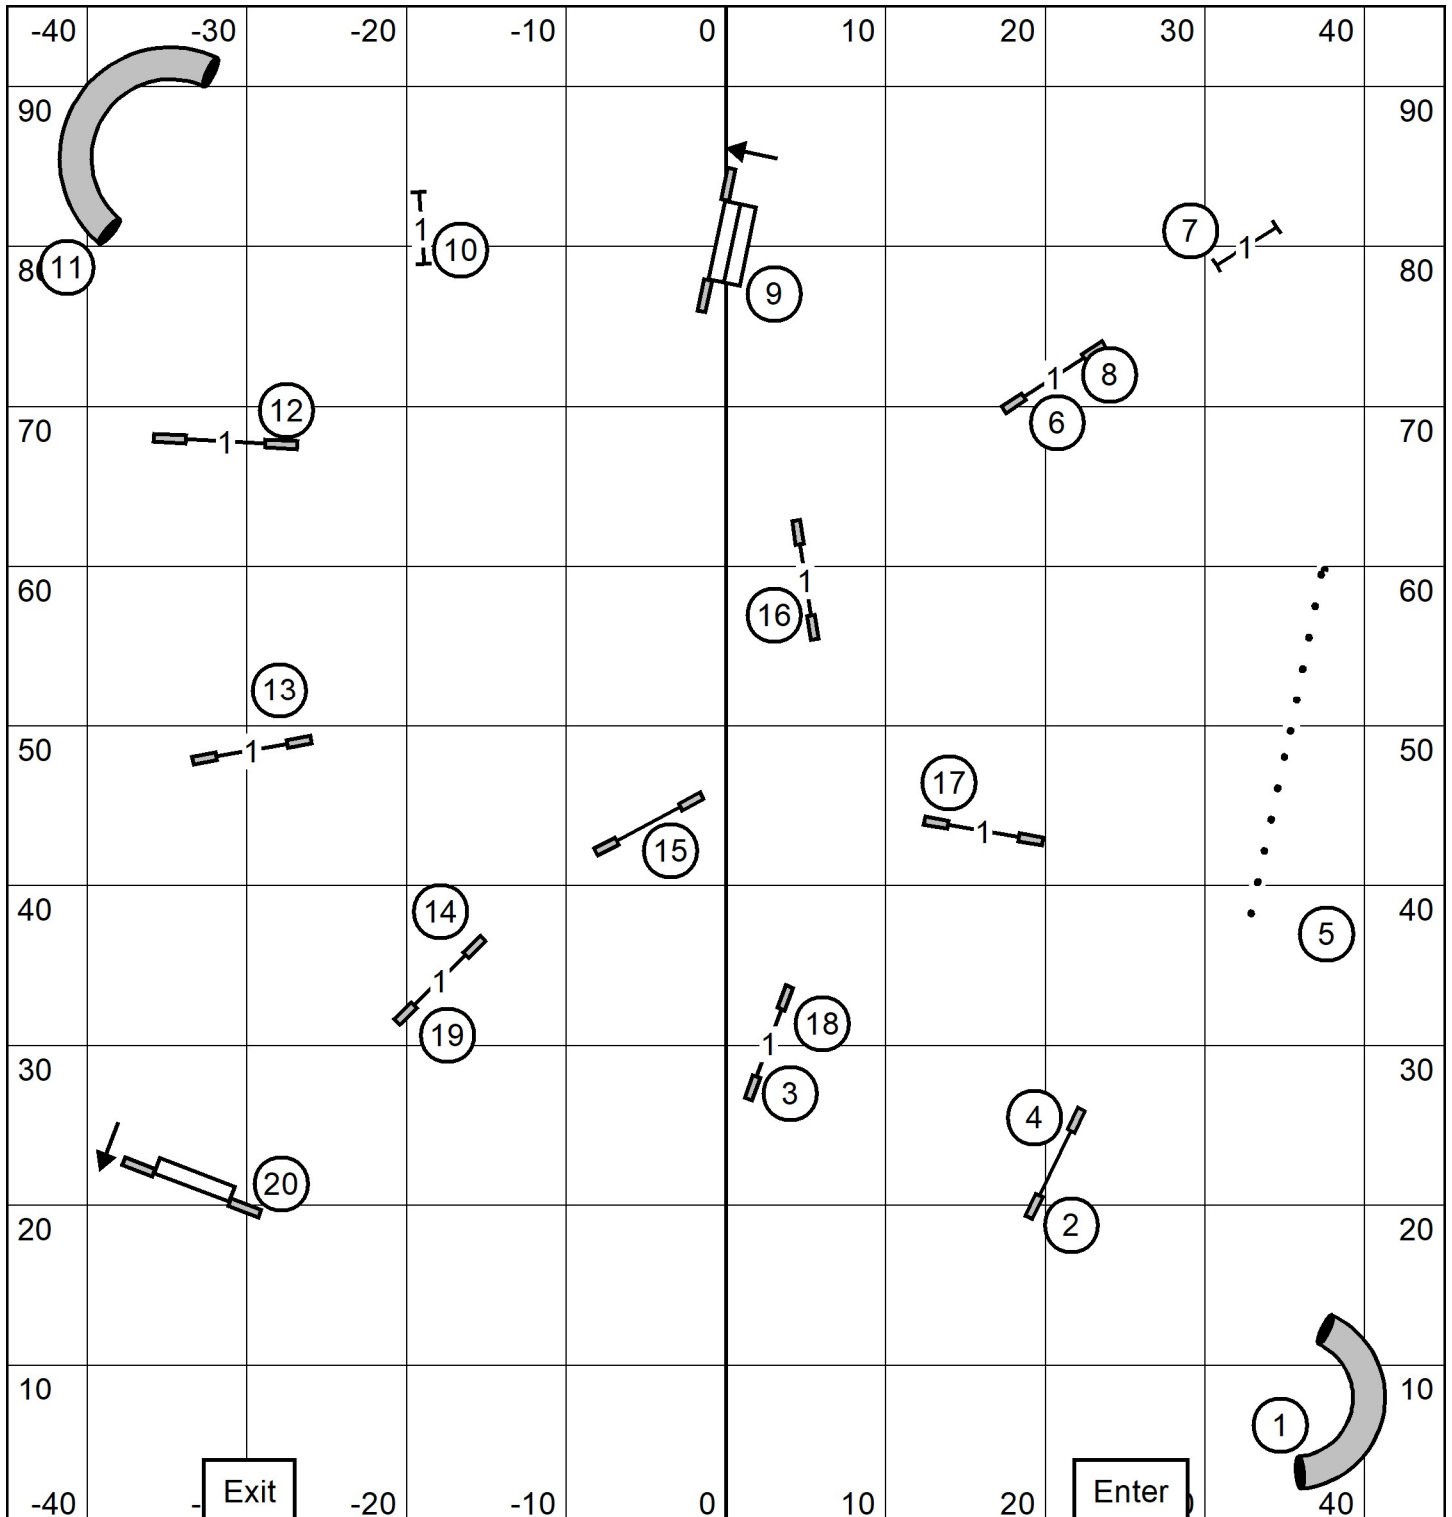

Excellent/Master JWW
Dalmation Club of Greater St Louis
April 5, 2024
Judge: Jim Primmer

T/S

Exit

Enter