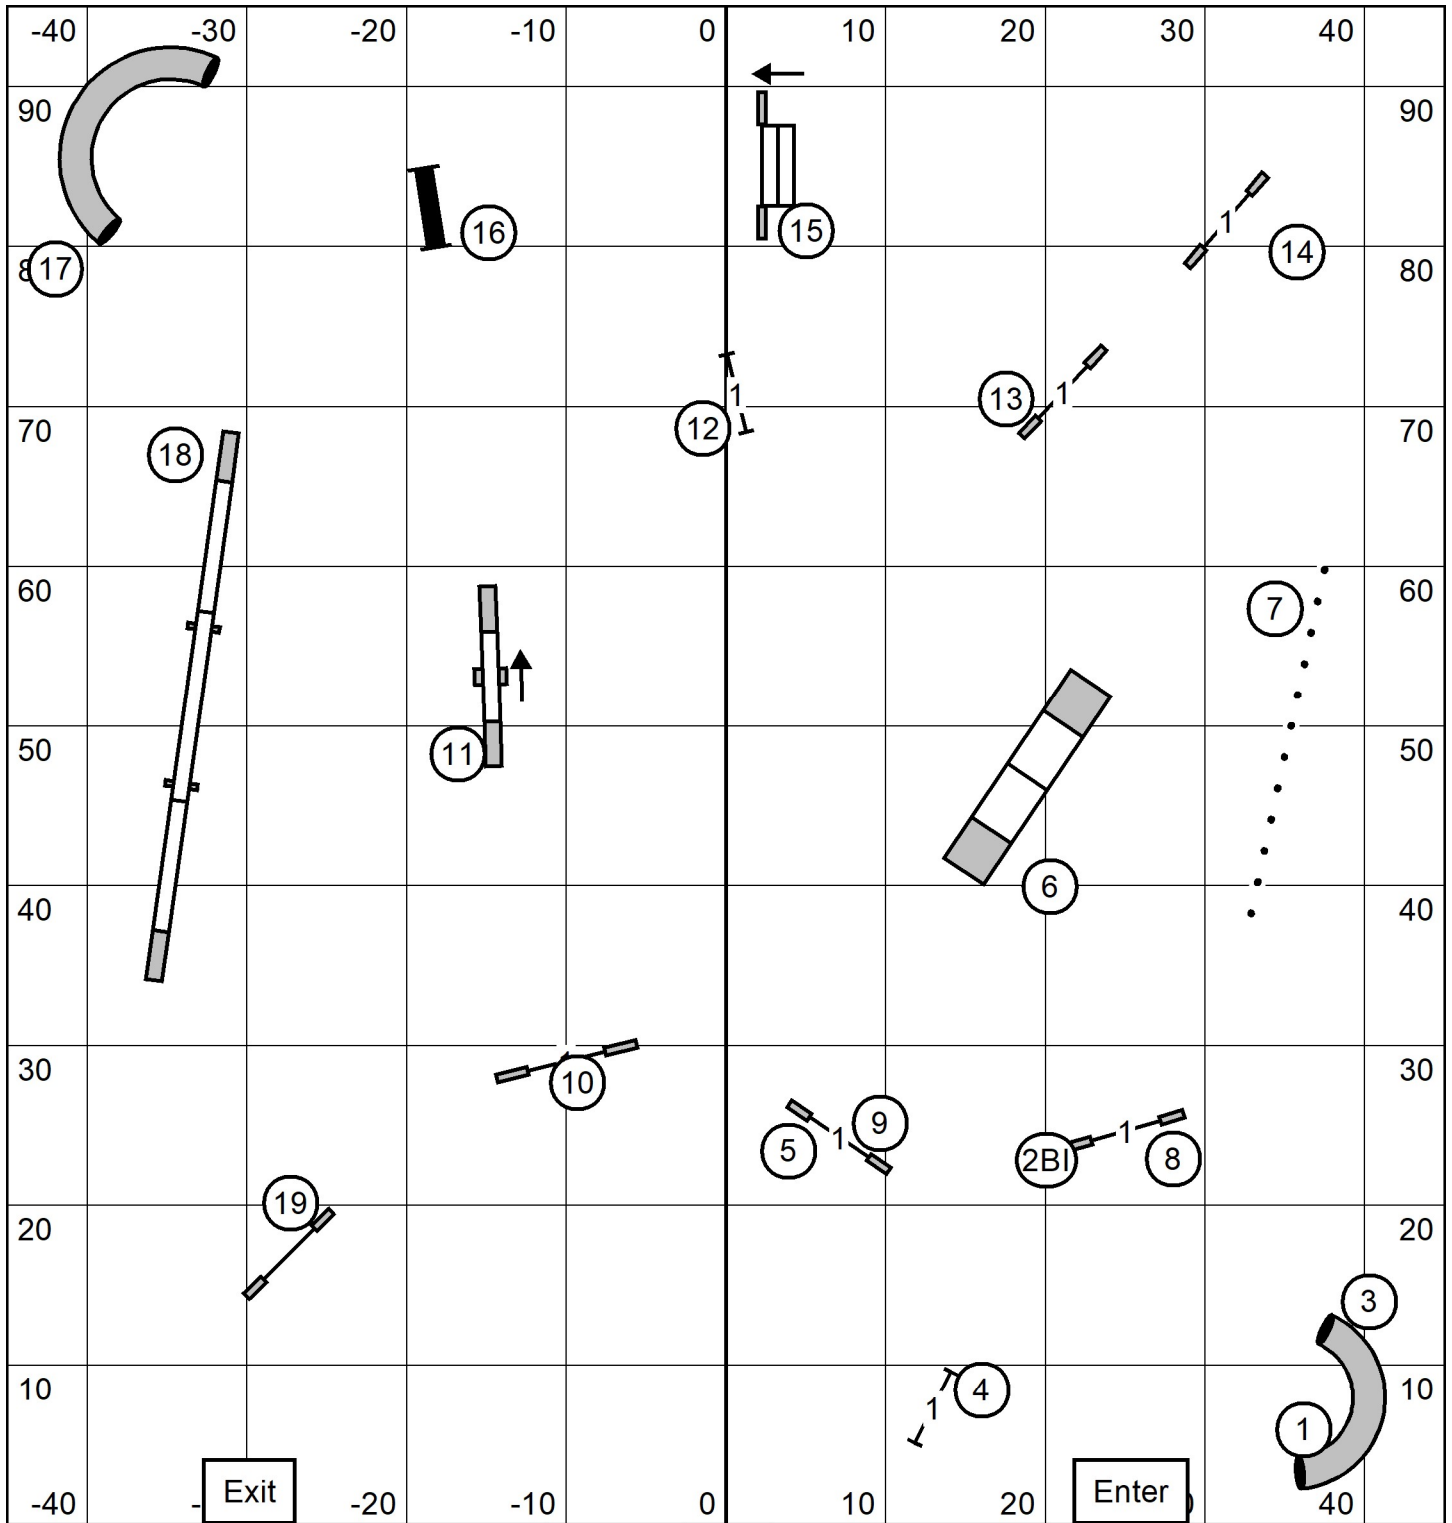

Premier Standard
Dalmation Club of Greater St Louis
April 5, 2024
Judge: Jim Primmer

T/S