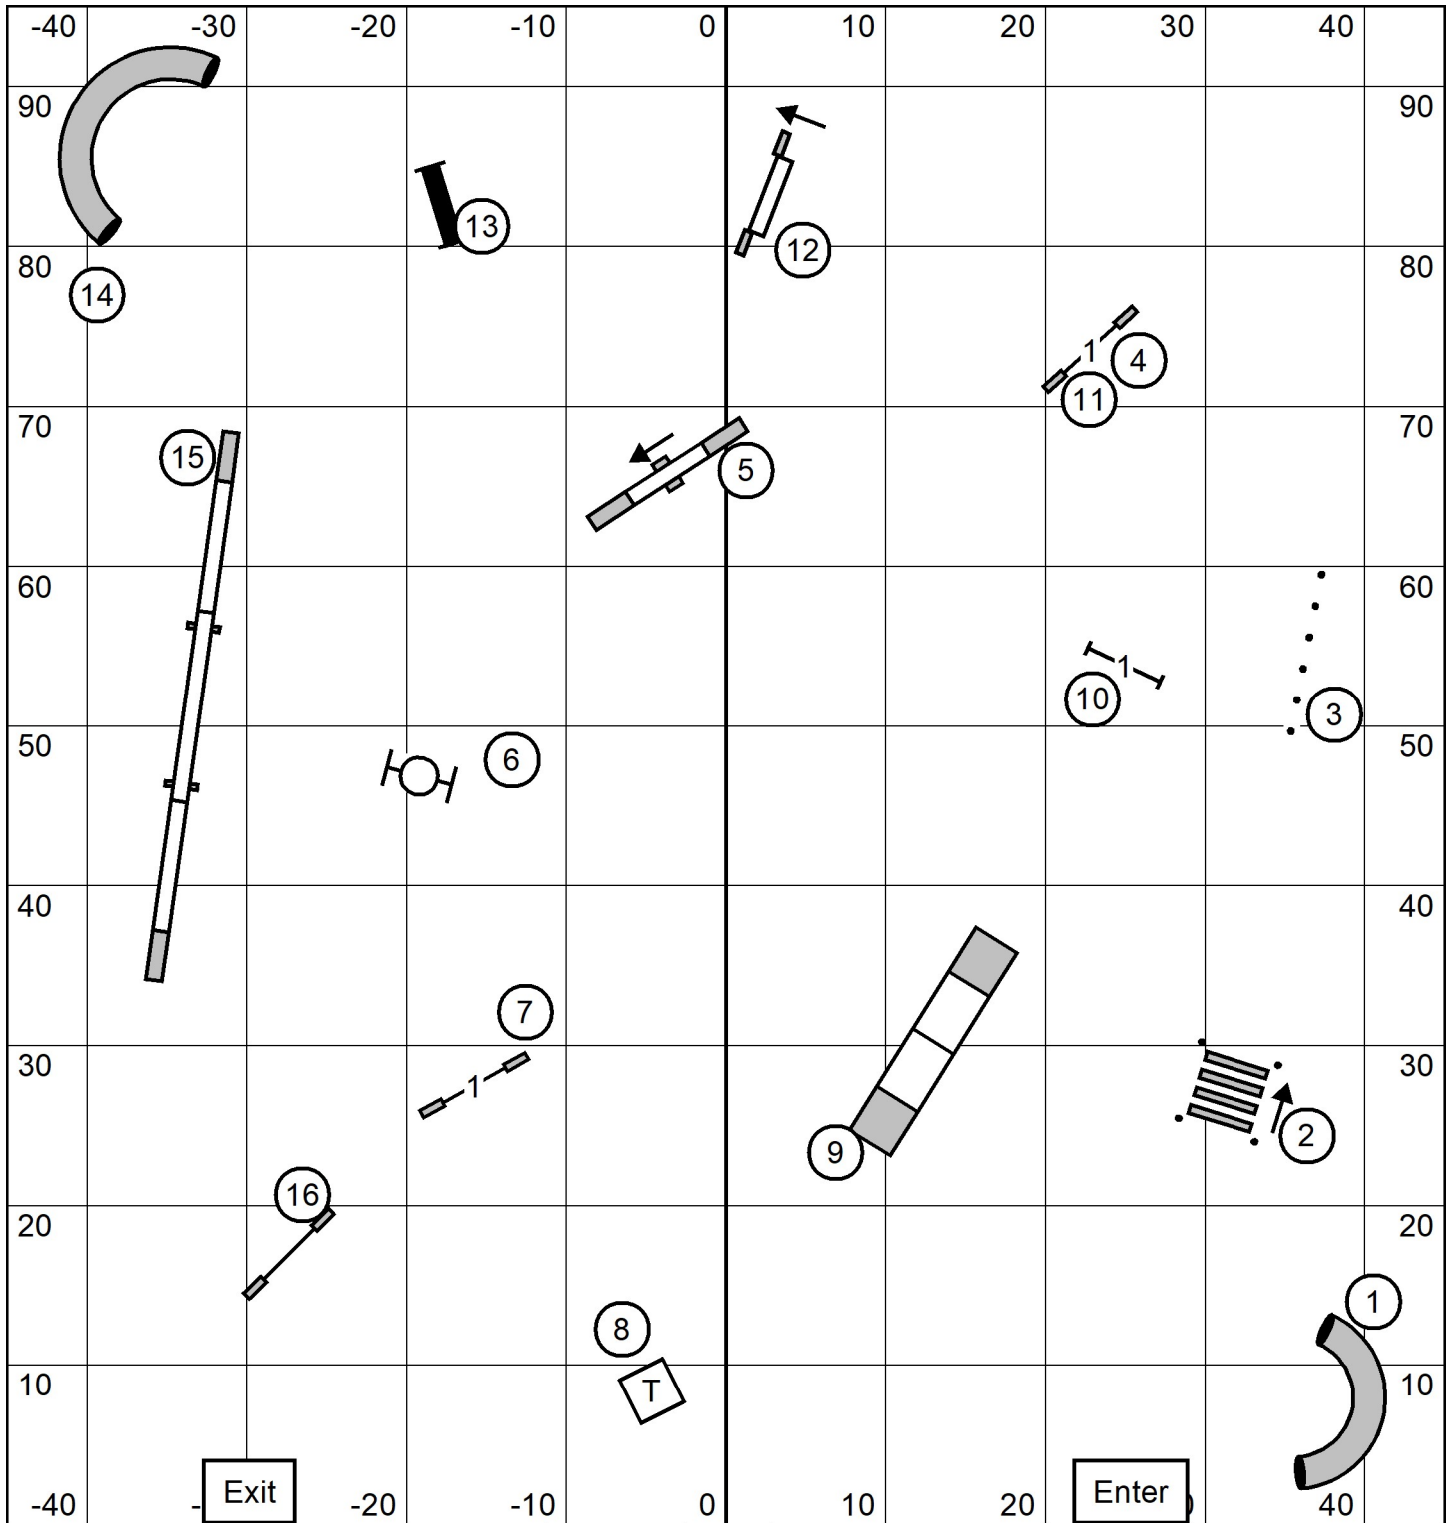

T/S

X/M STD	7	5	3	=35 pts
Open	7	5	5	3 =32 or 28 pts
Novice	7	5	5	3 =32 or 28 pts

Novice Standard
 Dalmation Club of Greater St Louis
 April 5, 2024
 Judge: Jim Primmer

T/S

Open Standard
 Dalmation Club of Greater St Louis
 April 5, 2024
 Judge: Jim Primmer