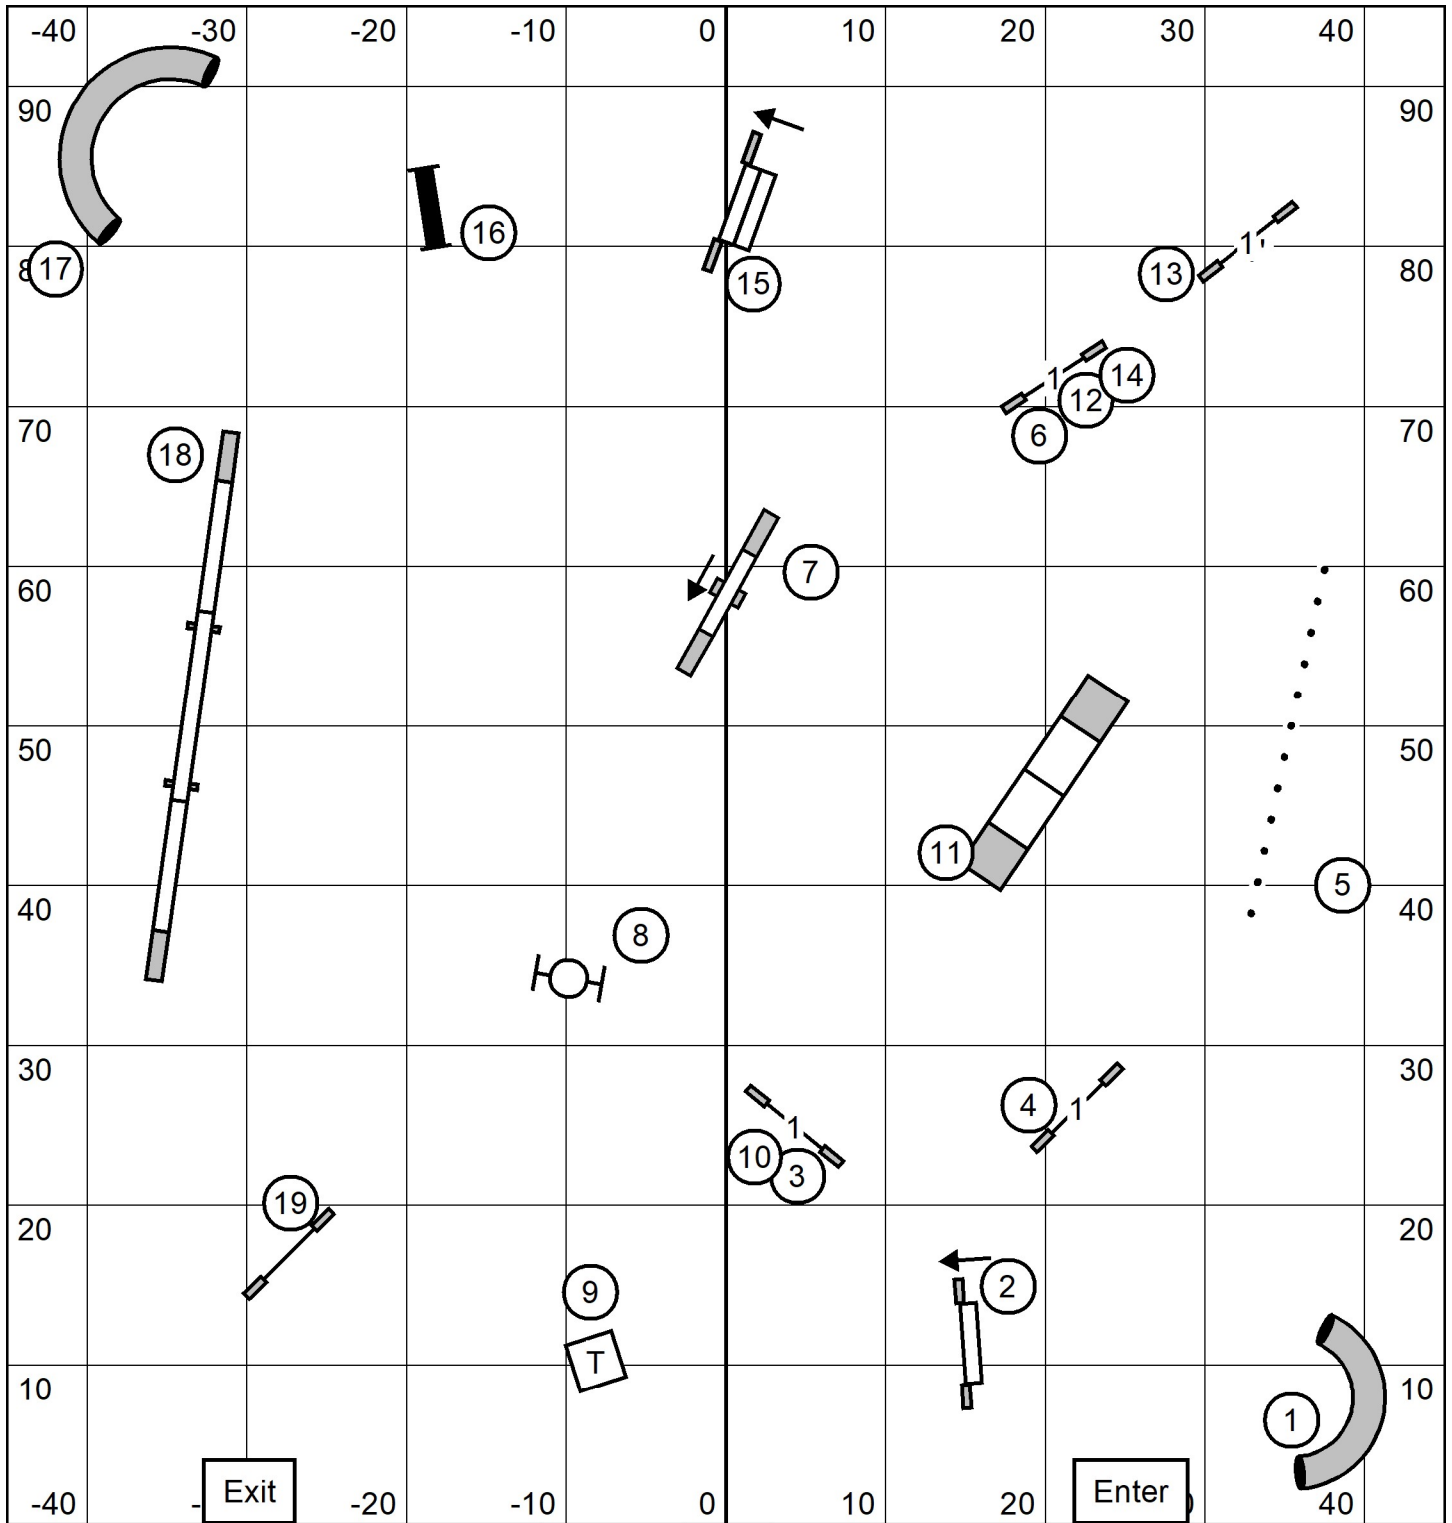

Excellent/Master Standard
Dalmation Club of Greater St Louis
April 5, 2024
Judge: Jim Primmer

T/S