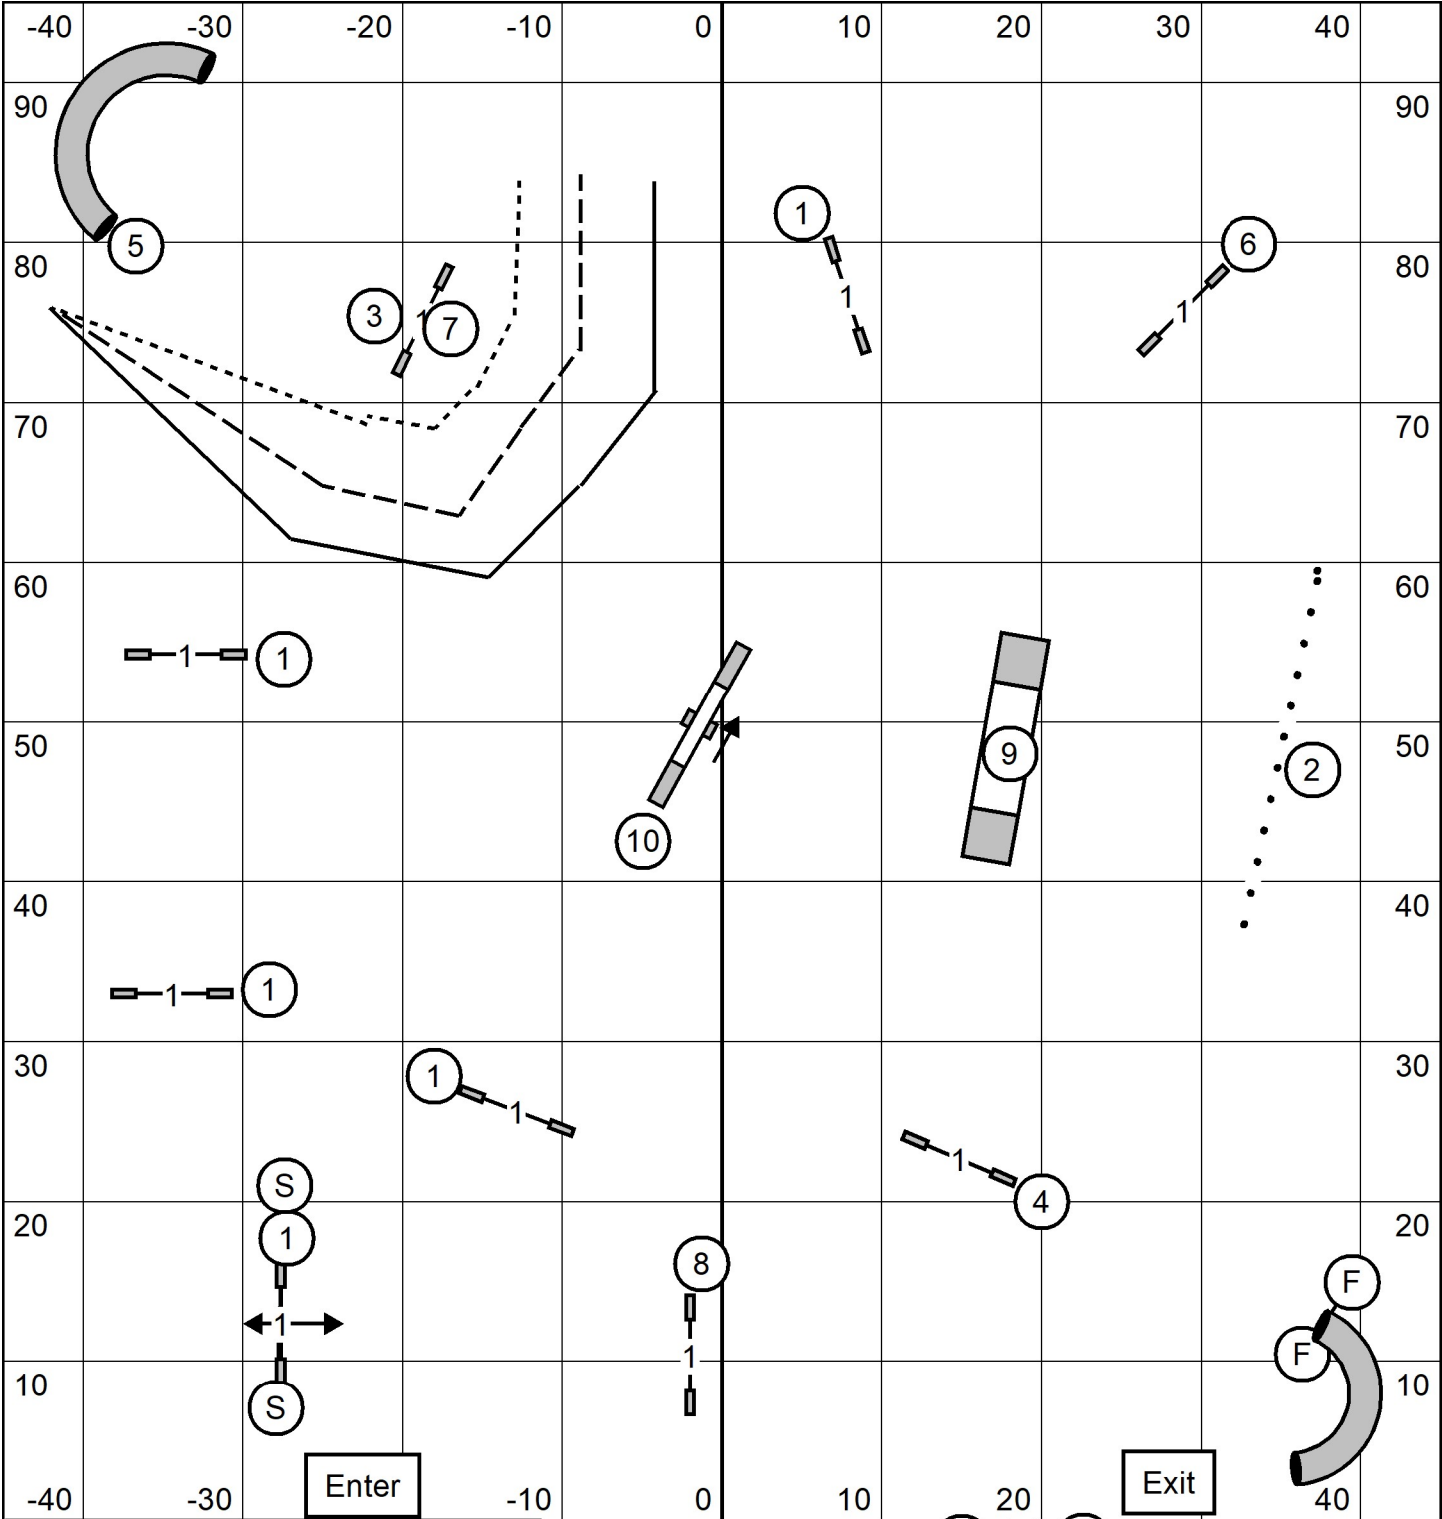

FAST
Dalmation Club of Greater St Louis
April 5, 2024
Judge: Jim Primmer

T/S

X/M STD	7	5	3	=35 pts
Open	7	5	5	3 =32 or 28 pts
Novice	7	5	5	3 =32 or 28 pts