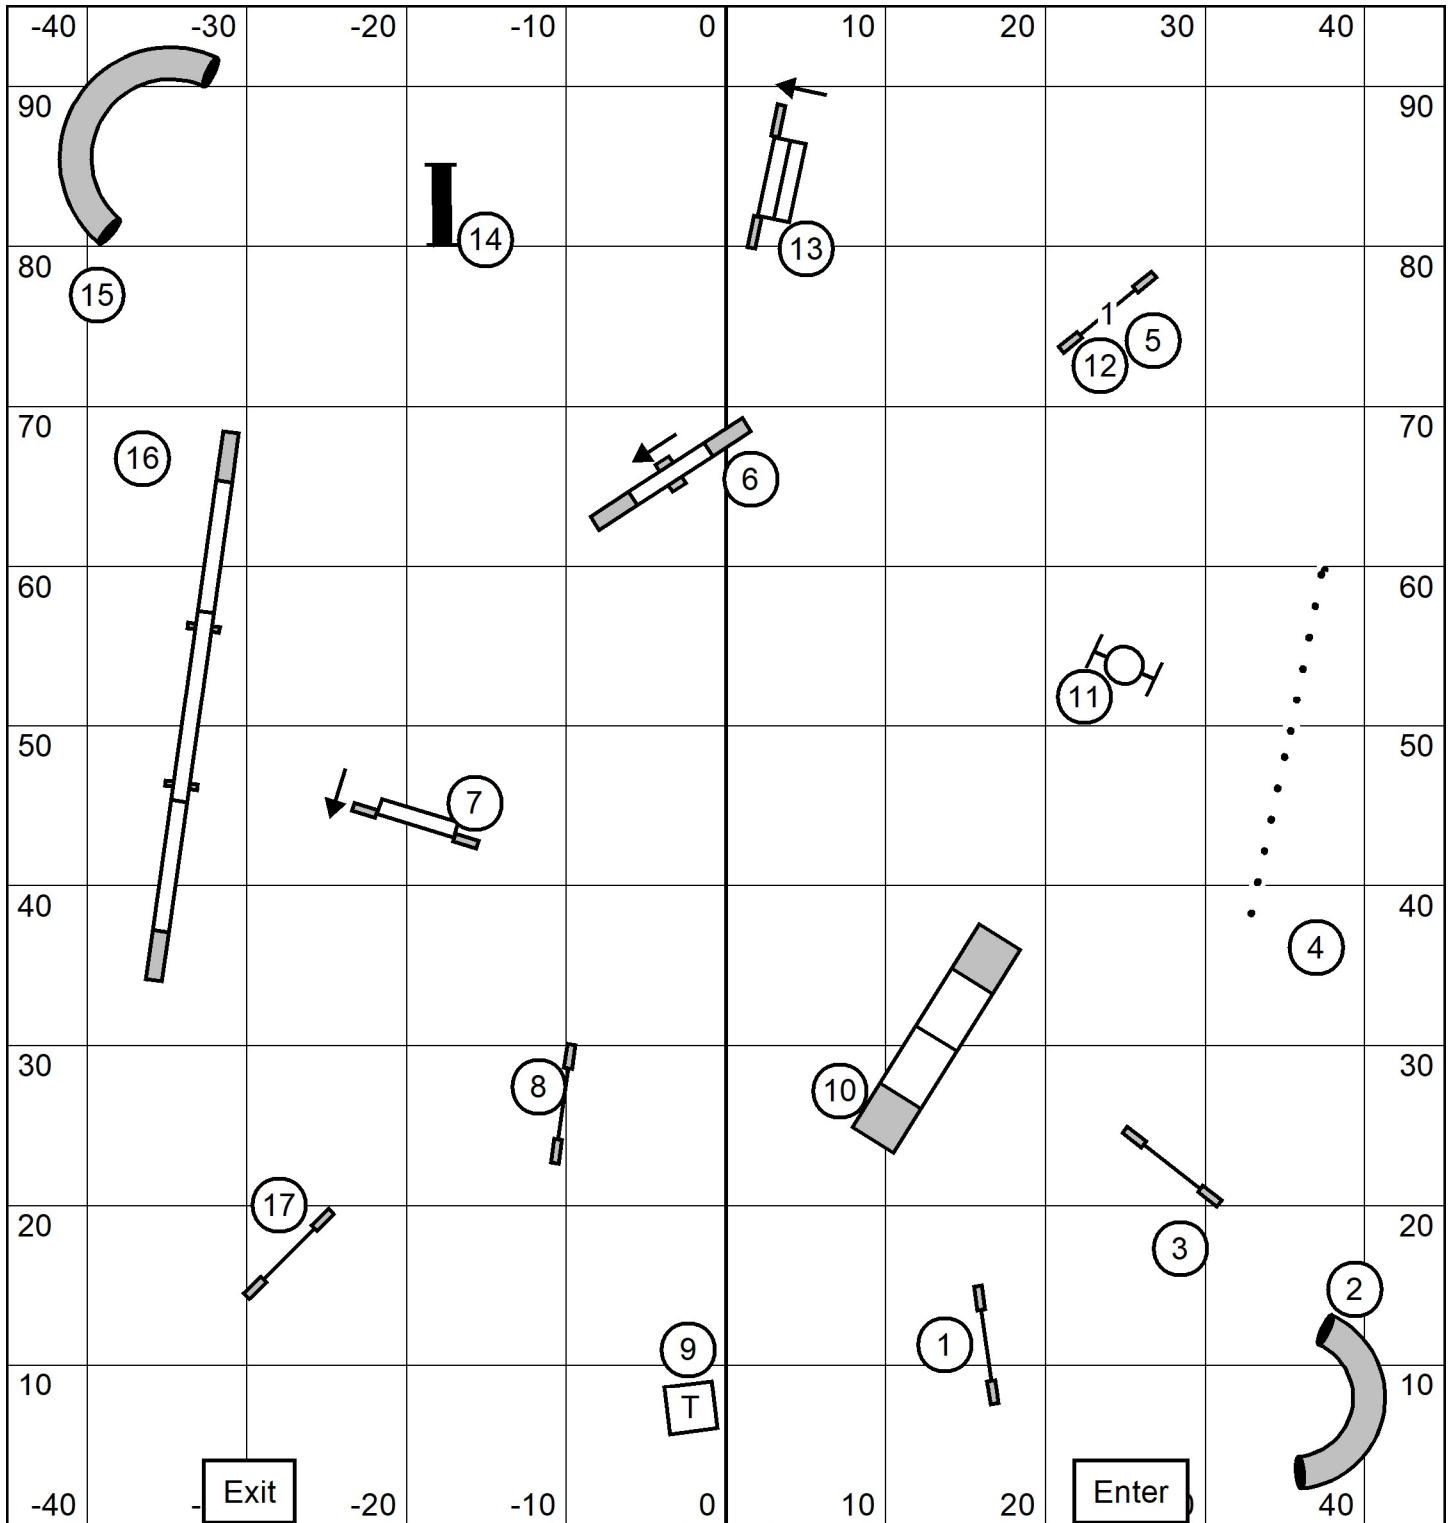

T/S

X/M STD	7	5	3	=35 pts
Open	7	5	5	3 =32 or 28 pts
Novice	7	5	5	3 =32 or 28 pts

Novice Standard
 Dalmation Club of Greater St Louis
 April 5, 2024
 Judge: Jim Primmer

T/S

Open Standard
 Dalmation Club of Greater St Louis
 April 5, 2024
 Judge: Jim Primmer